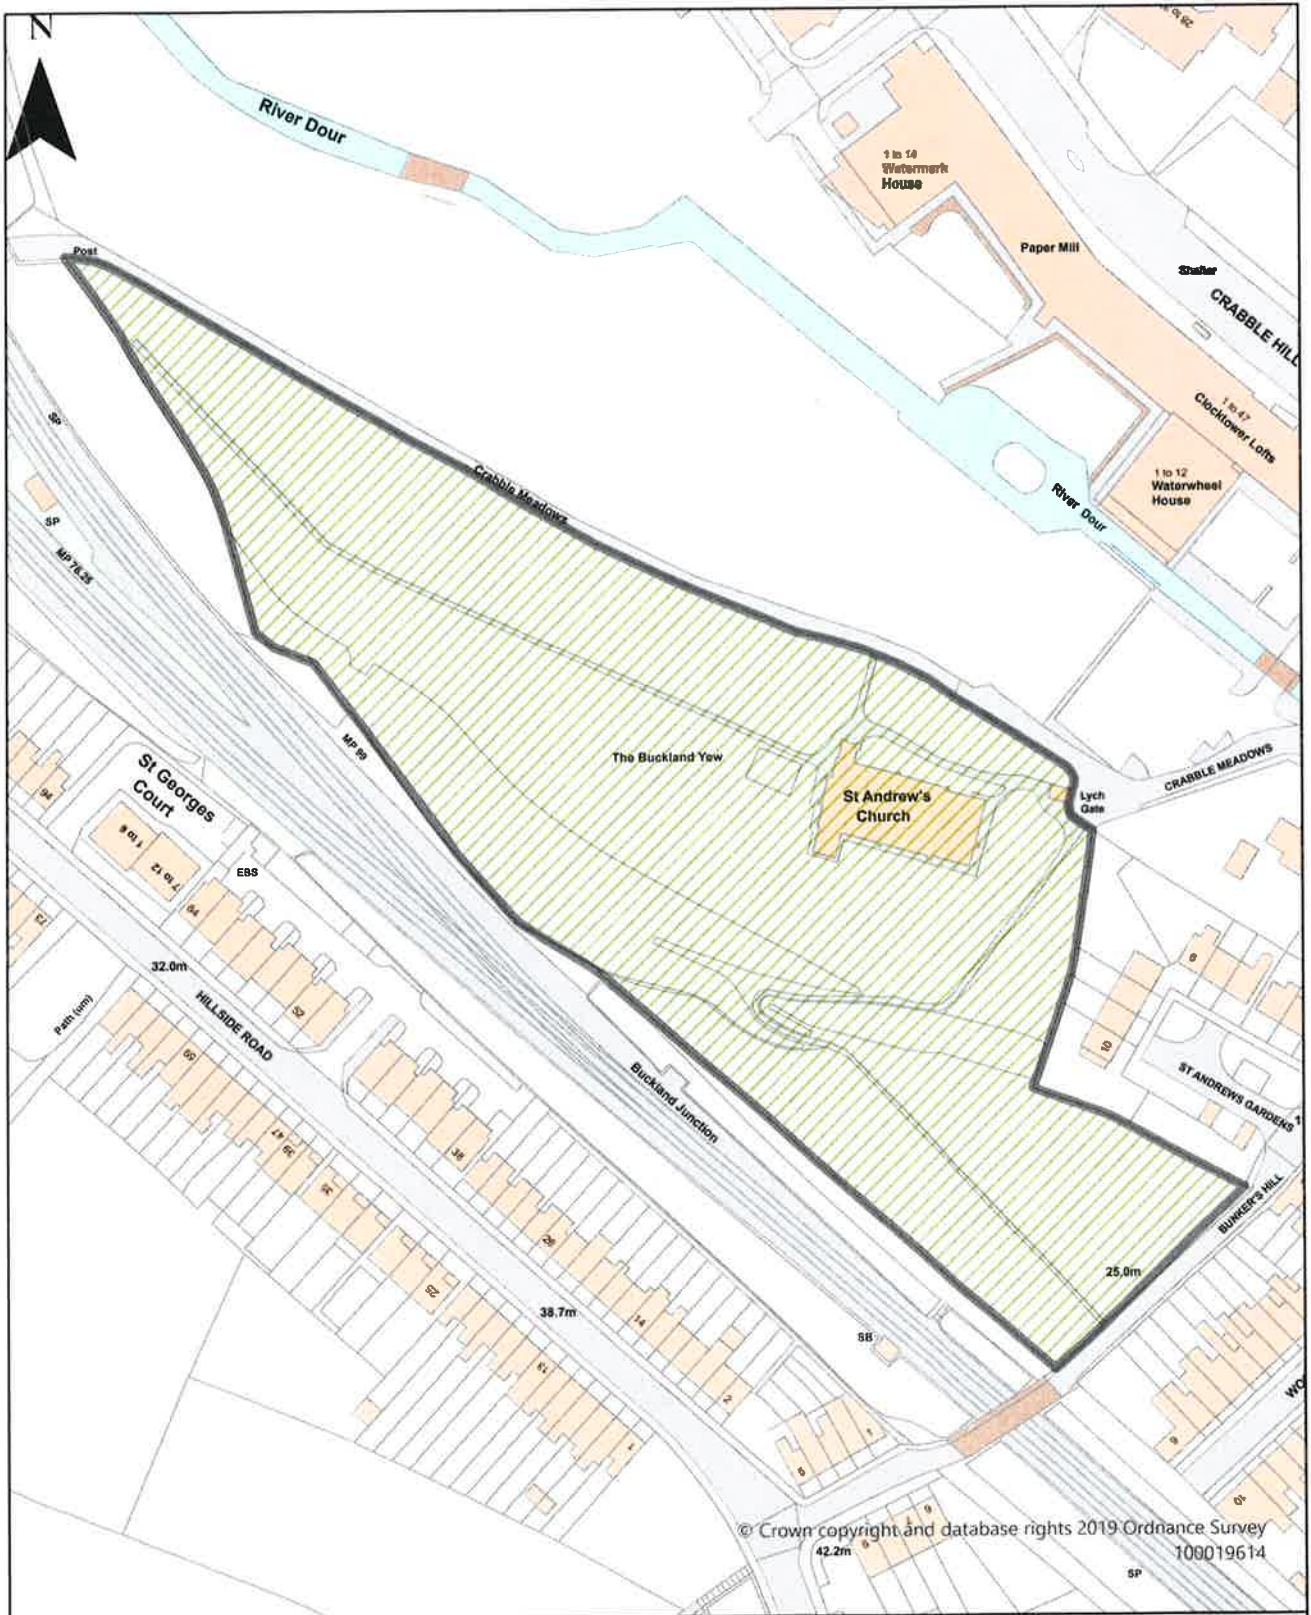

Dover District Council
Honeywood Close
White Cliffs Business Park
Whitfield
DOVER
CT16 3PJ

Dover District Council Public Spaces
Protection Order 2022
Schedule 1 Map 11
St Andrew's Churchyard, Crabble Meadows,
Dover

Dog Restrictions 2022
Restriction
Dog Exclusion
Dogs On Leads
Seasonal Dog Bans
Scale: 1:1,353