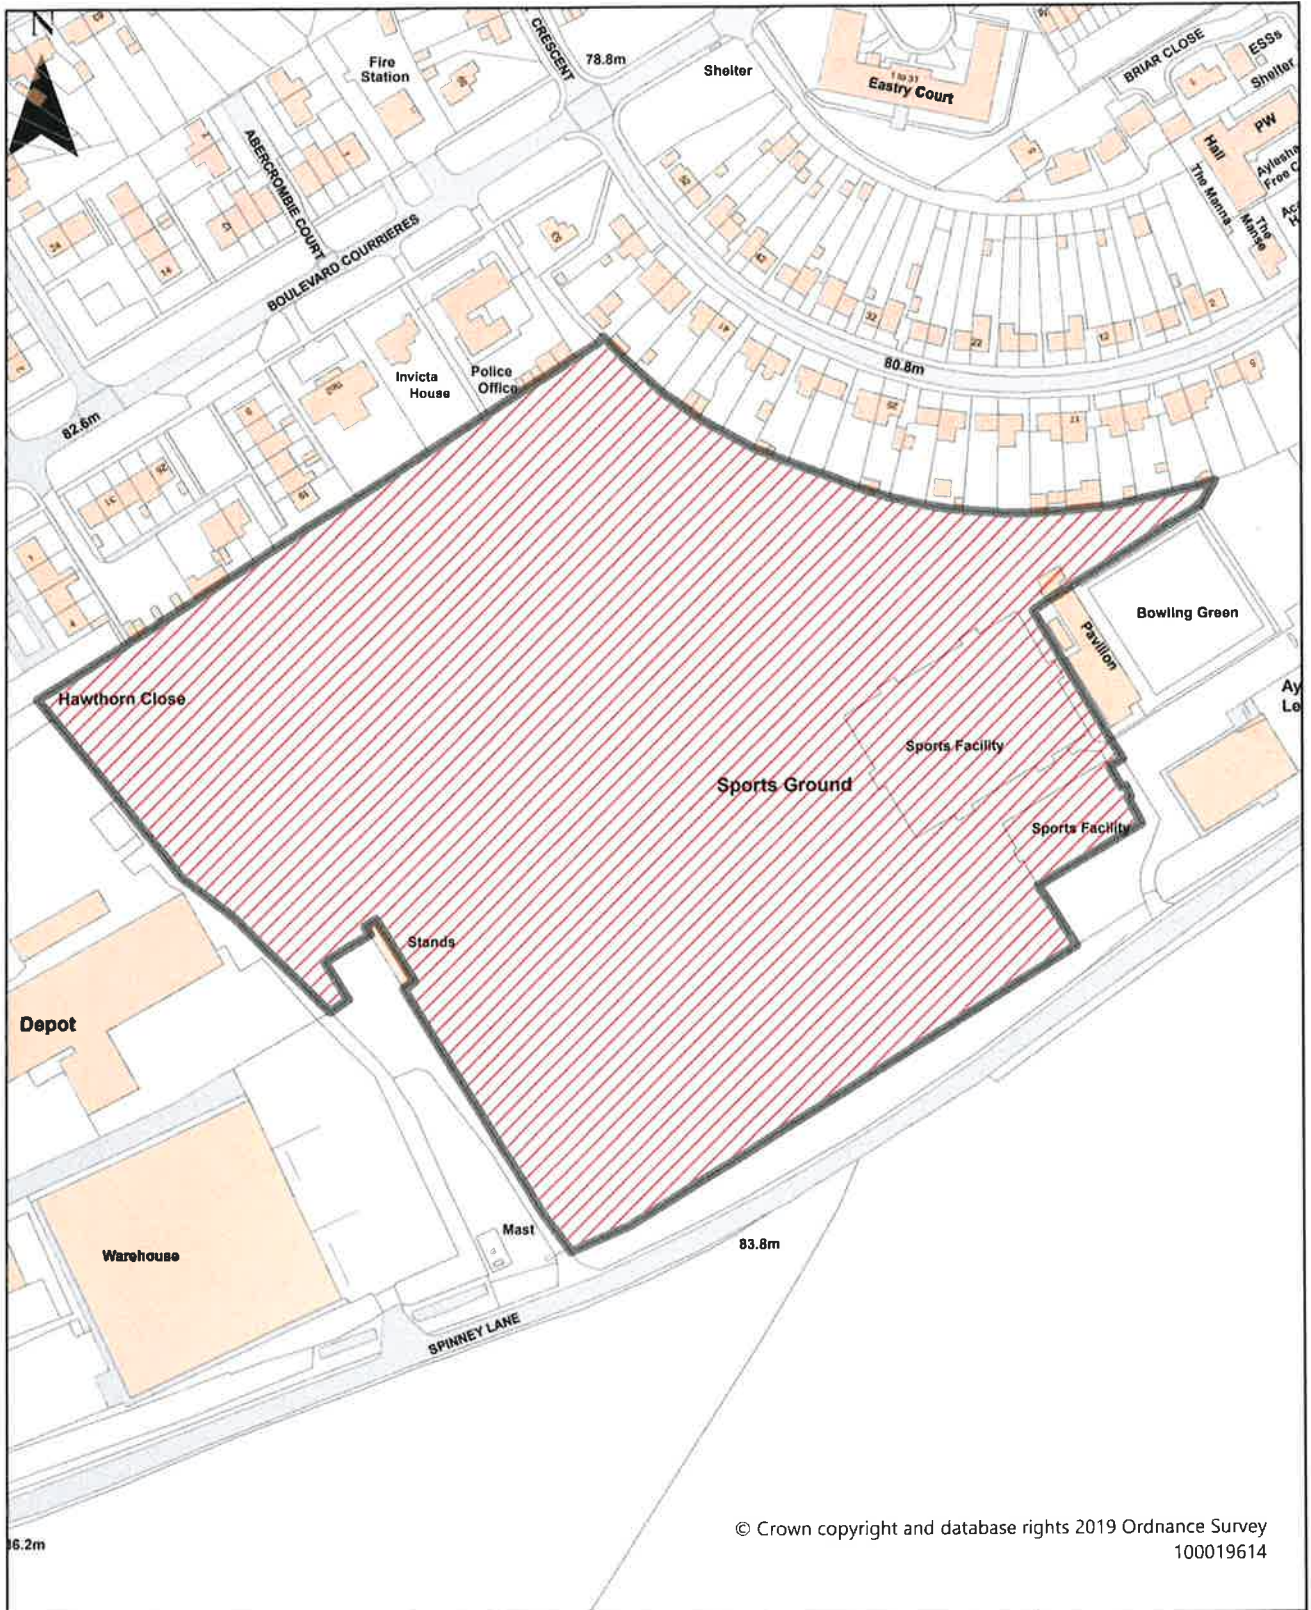

© Crown copyright and database rights 2019 Ordnance Survey
100019614

Dover District Council
Honeywood Close
White Cliffs Business Park
Whitfield
DOVER
CT16 3PJ

Dover District Council Public Spaces Protection
Order 2022

Schedule 2 Map 3

Aylesham & Snowdown Welfare and Sports
Club Sporting Pitches and MUGAs

Dog Restrictions 2022

Restriction

- Dog Exclusion
- Dogs On Leads
- Seasonal Dog Bans

Scale: 1:2,042