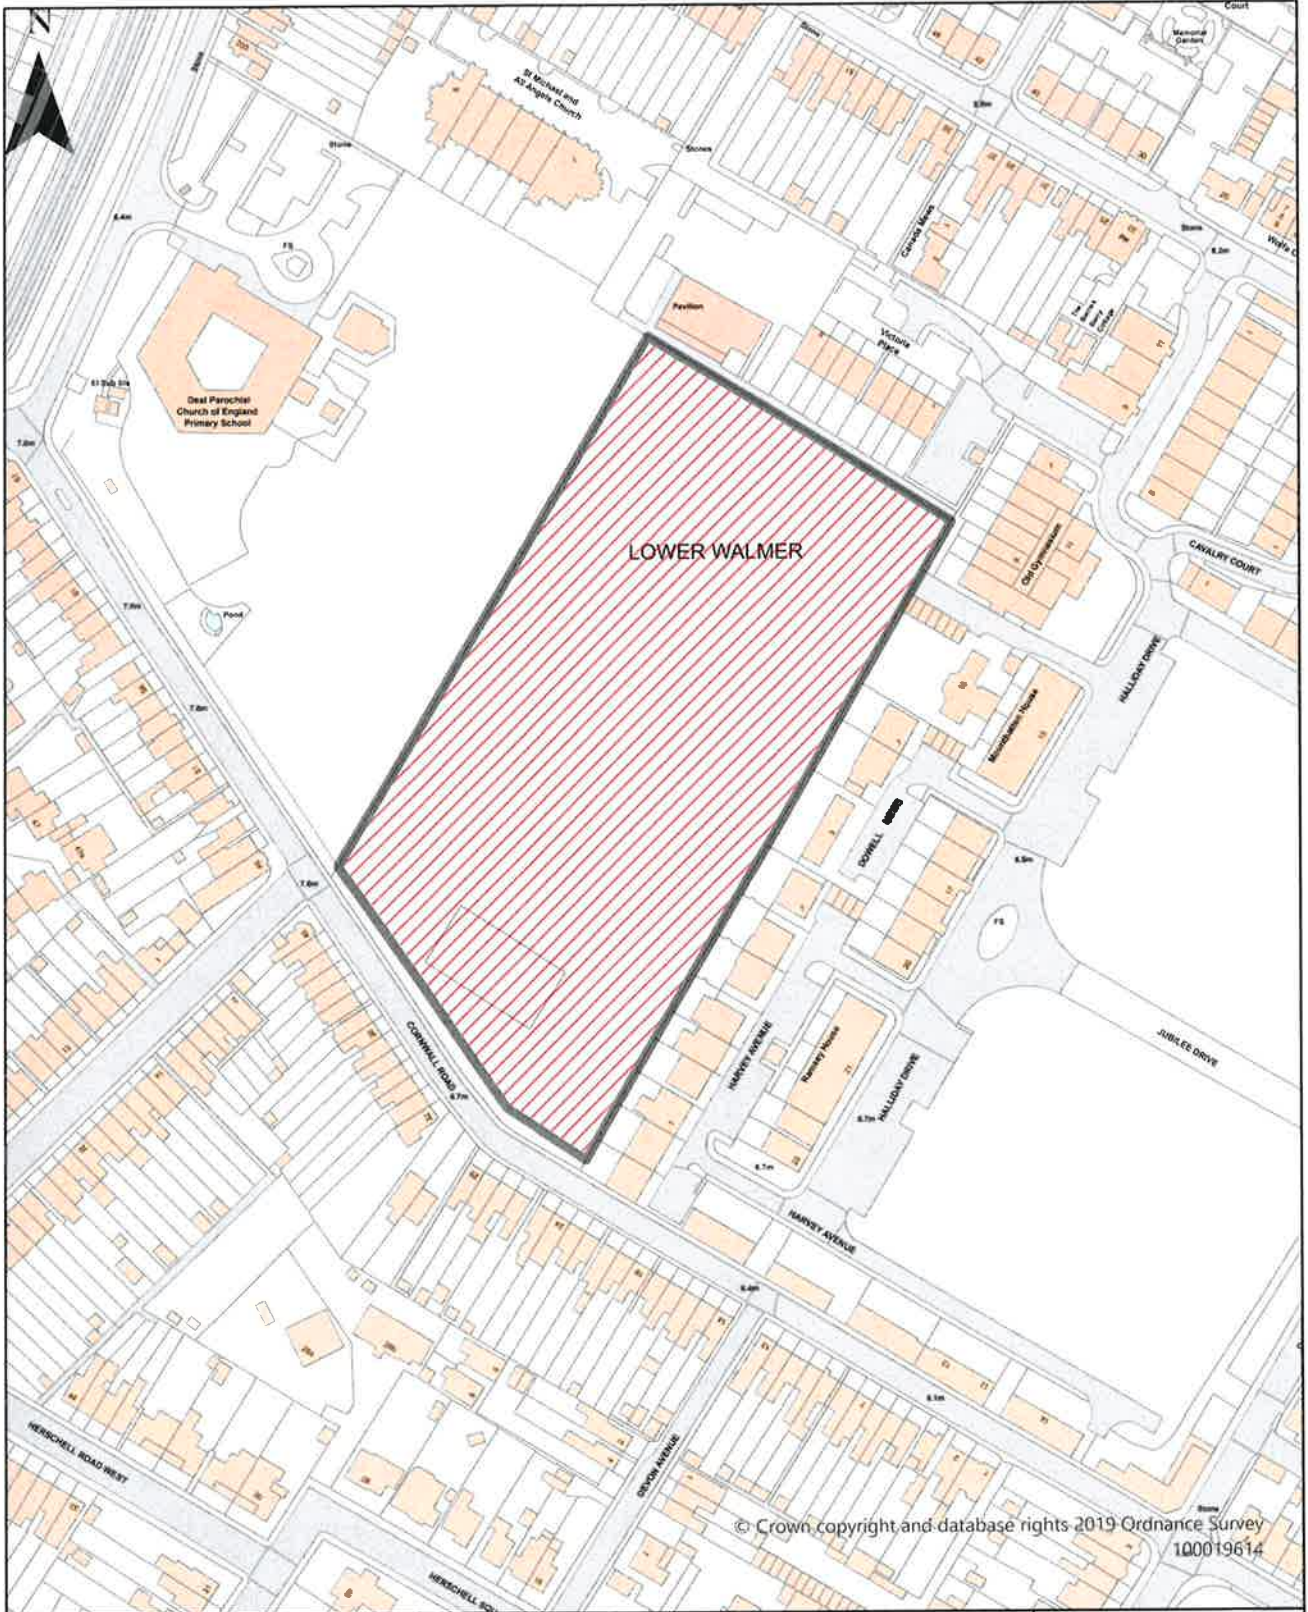

Dover District Council
Honeywood Close
White Cliffs Business Park
Whitfield
DOVER
CT16 3PJ

Dover District Council Public Spaces
Protection Order 2022
Schedule 2 Map 50
The Drill Field, Cornwall Road, Deal

Dog Restrictions 2022

Restriction

- Dog Exclusion
- Dogs On Leads
- Seasonal Dog Bans

Scale: 1:1,877