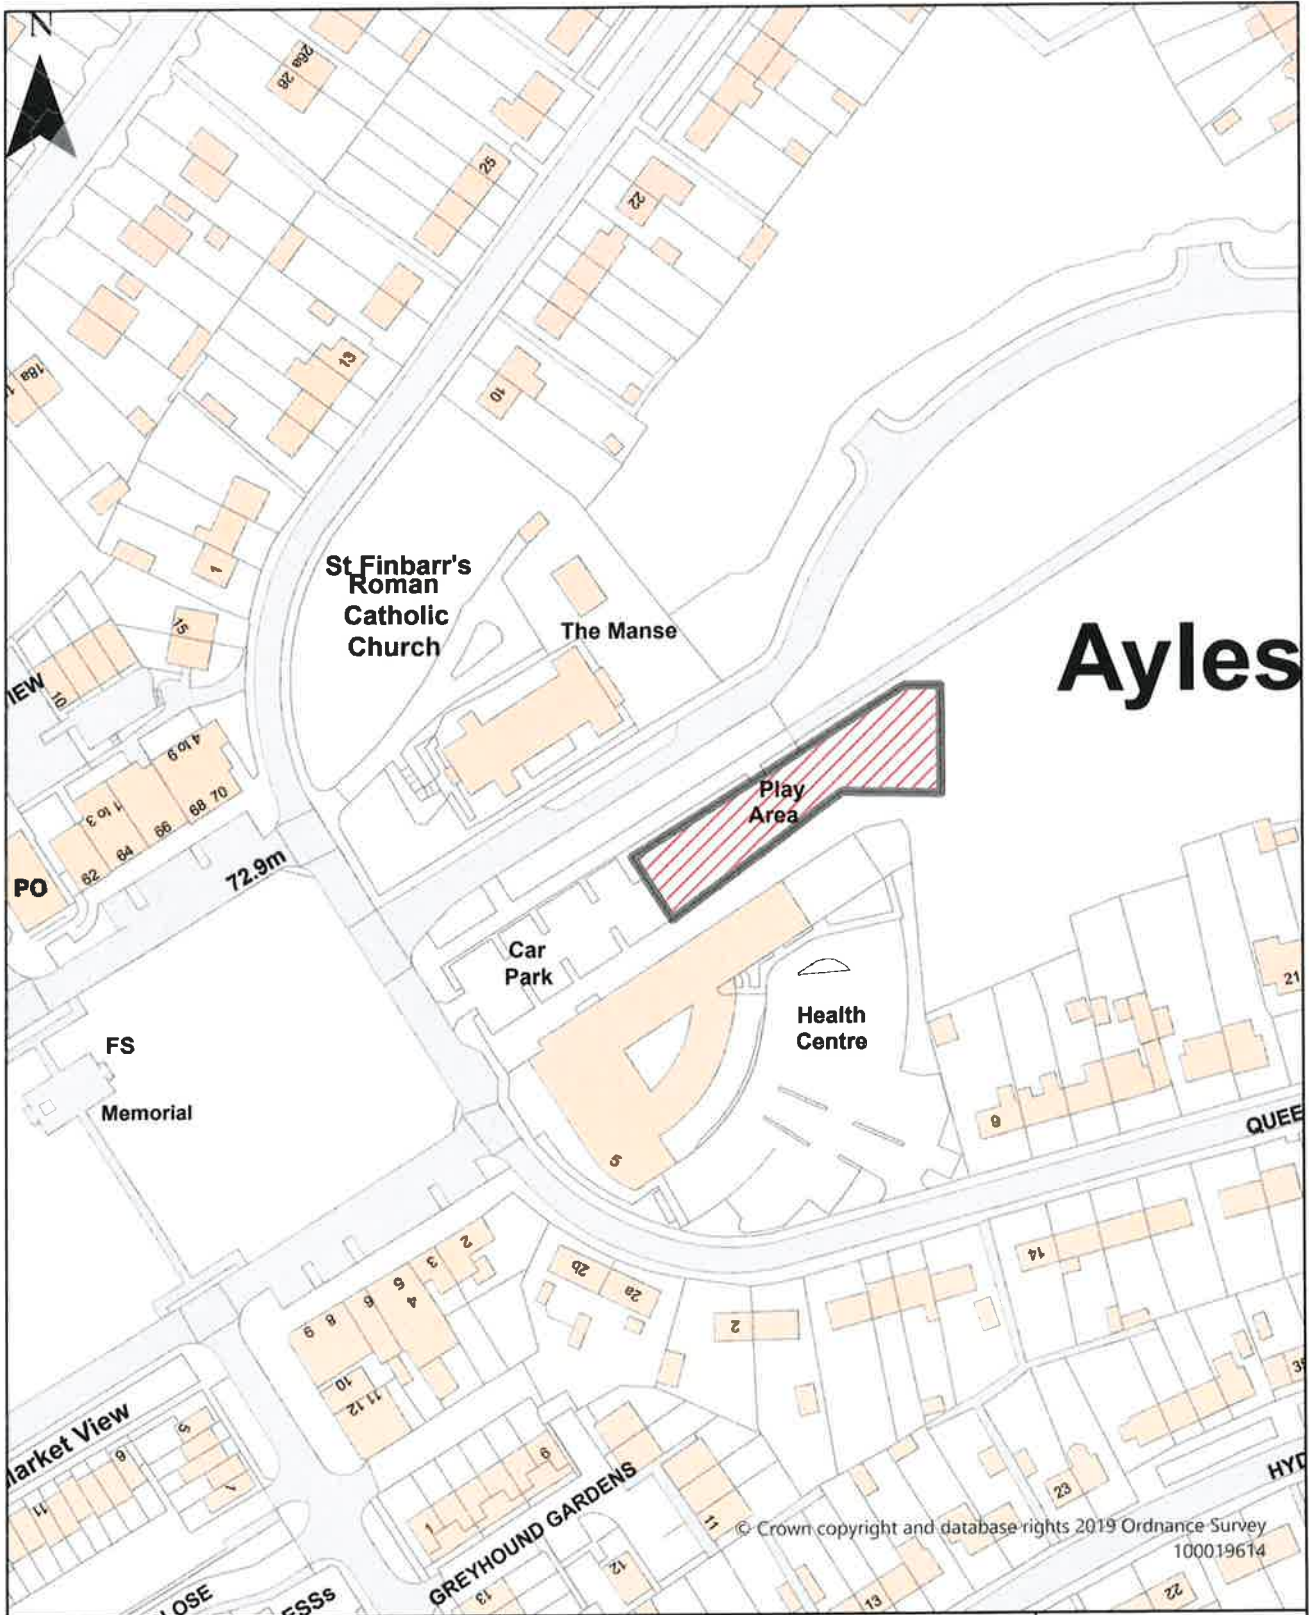

Scale: 1:2,042

© Crown copyright and database rights 2019 Ordnance Survey 100019614

 <p>DOVER DISTRICT COUNCIL</p>	<p>Dover District Council Honeywood Close White Cliffs Business Park Whitfield DOVER CT16 3PJ</p>	<p>Dover District Council Public Spaces Protection Order 2022 Schedule 2 Map 4 Enclosed Children's Play Area, Hobnail Path, Aylesham</p>	<p>Dog Restrictions 2022 Restriction</p> <ul style="list-style-type: none">  Dog Exclusion  Dogs On Leads  Seasonal Dog Bans <p>Scale: 1:742</p>
--	--	--	--