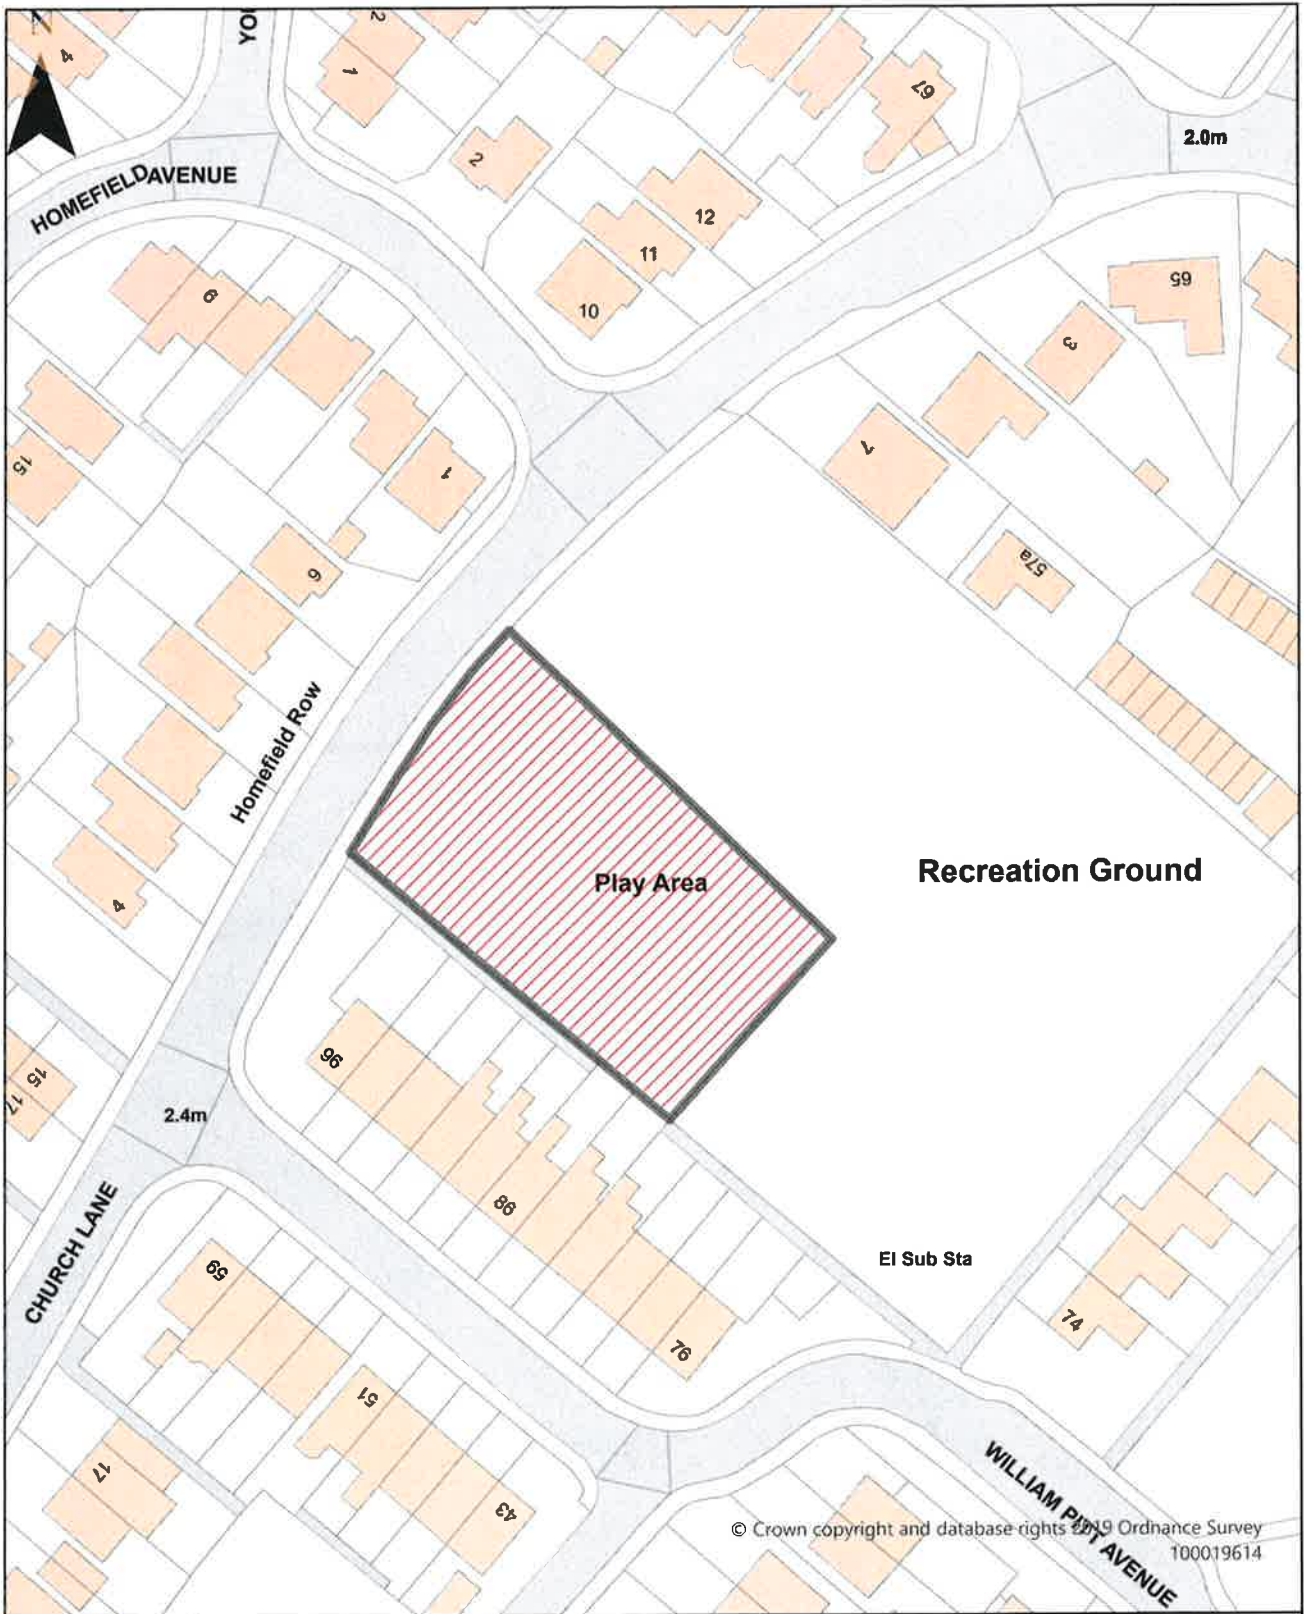

Dover District Council
Honeywood Close
White Cliffs Business Park
Whitfield
DOVER
CT16 3PJ

Dover District Council Public Spaces
Protection Order 2022
Schedule 2 Map 13
Enclosed Children's Play Area, William Pitt
Avenue, Deal

Dog Restrictions 2022
Restriction
Dog Exclusion
Dogs On Leads
Seasonal Dog Bans
Scale: 1:777