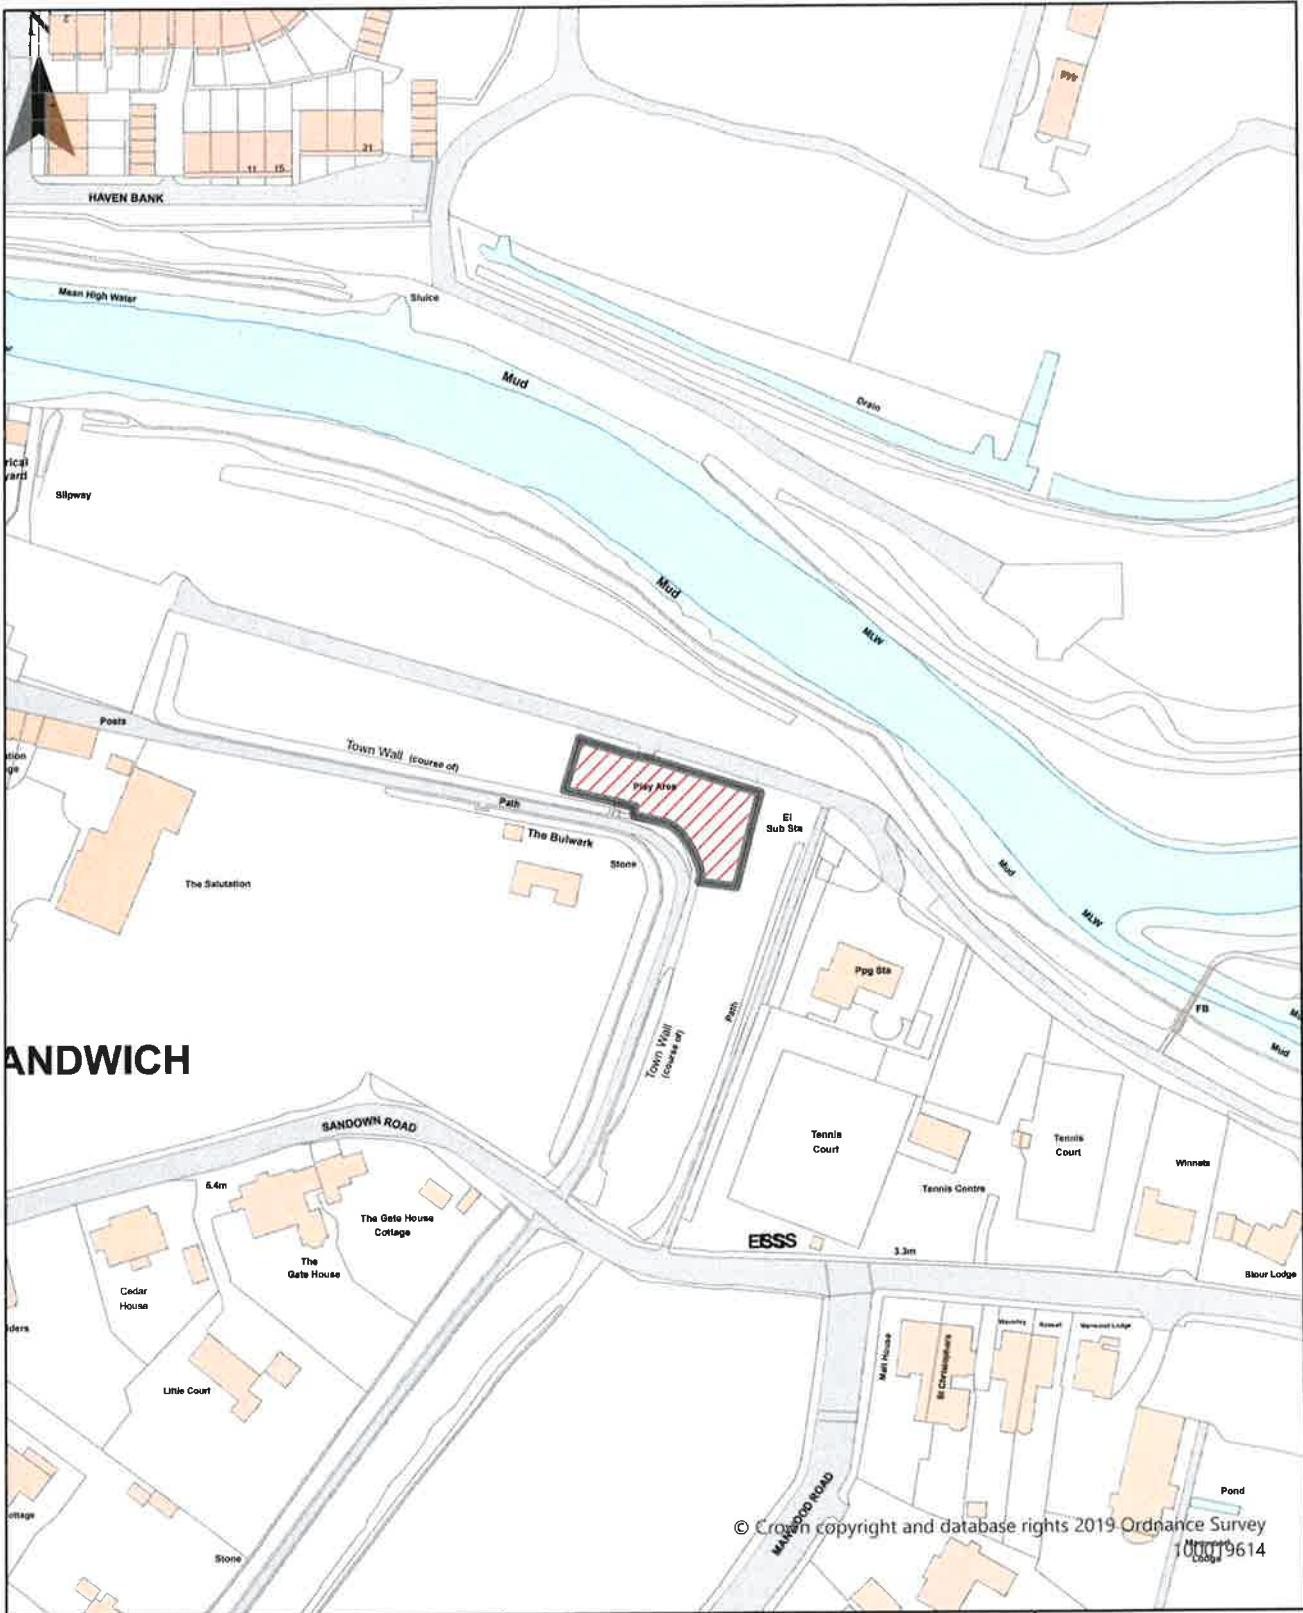

© Crown copyright and database rights 2019 Ordnance Survey
100019614

DOVER DISTRICT COUNCIL	Dover District Council Honeywood Close White Cliffs Business Park Whitfield DOVER CT16 3PJ	Dover District Council Public Spaces Protection Order 2022 Schedule 2 Map 41 Enclosed Children's Play Area, The Bulwarks, Sandwich	Dog Restrictions 2022 Restriction - Dog Exclusion - Dogs On Leads - Seasonal Dog Bans Scale: 1:1,523