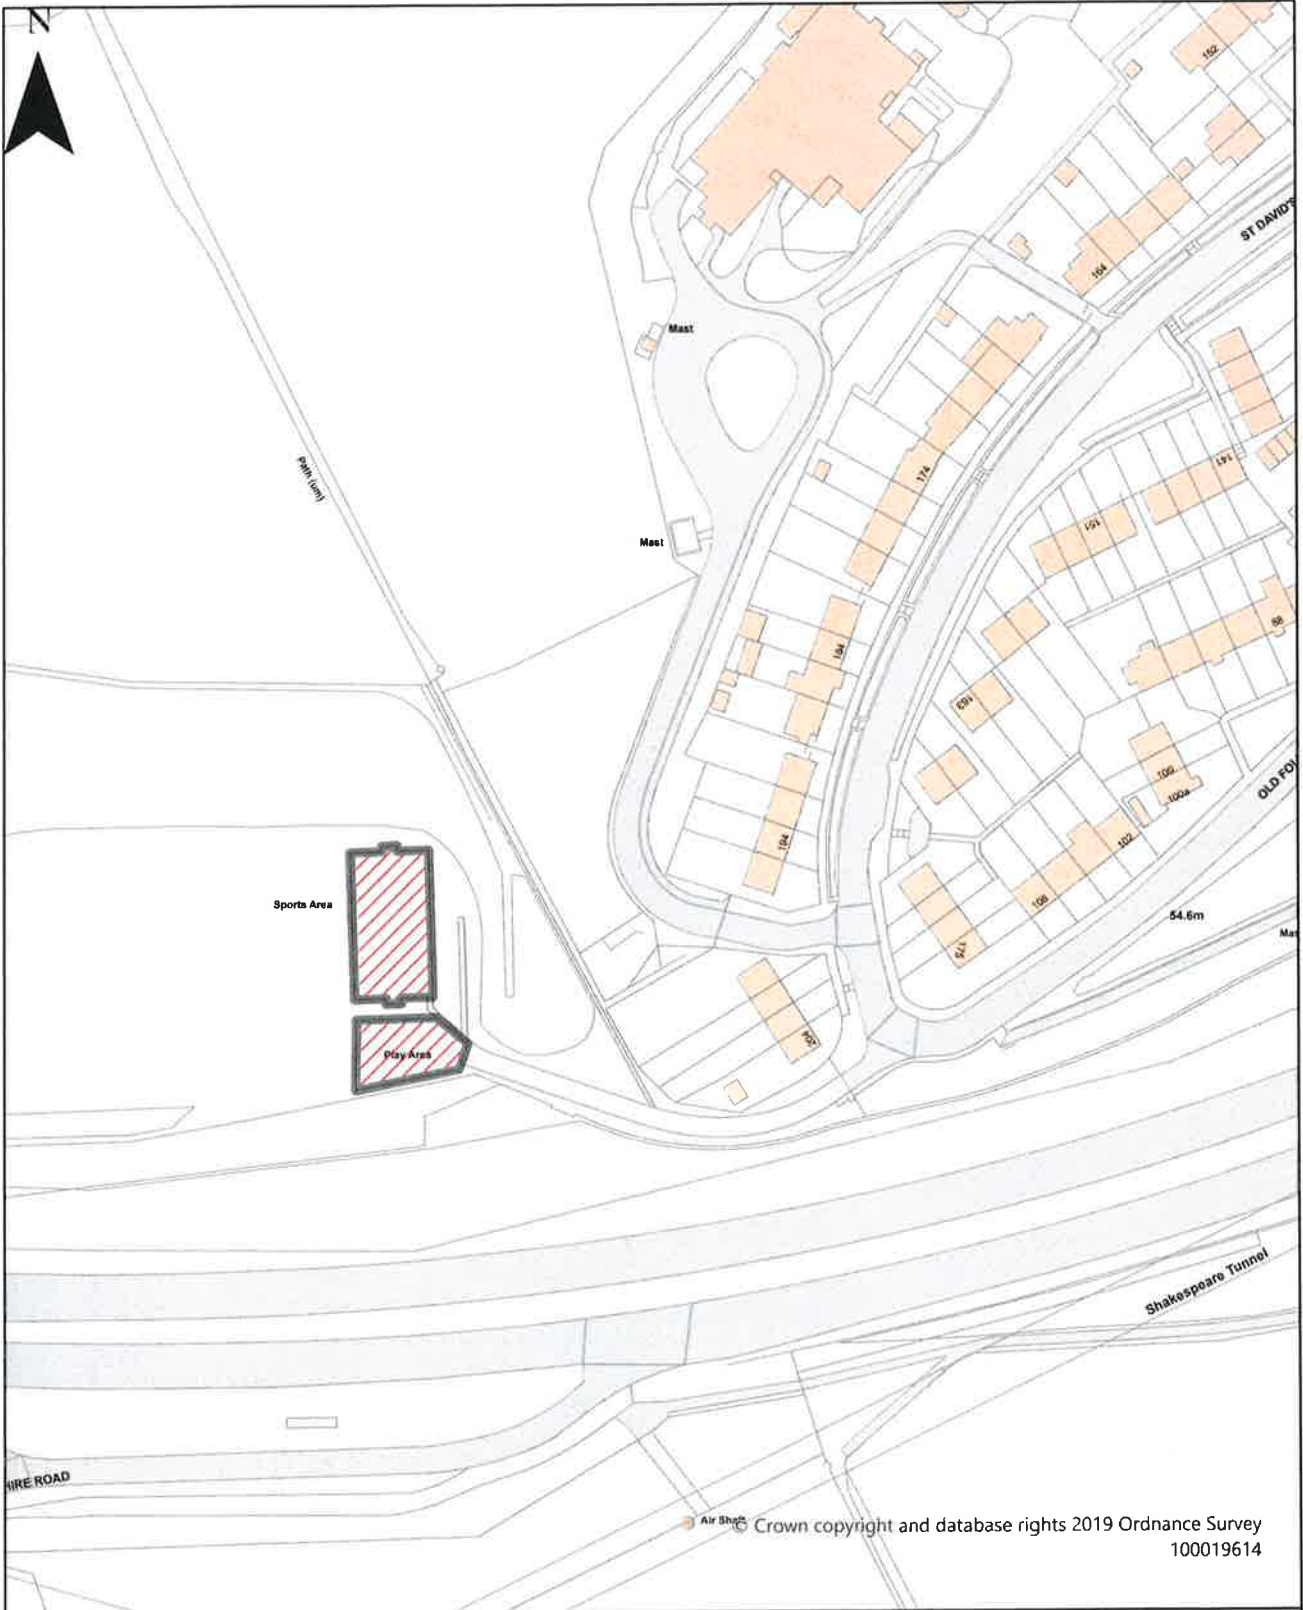

Dover District Council Honeywood Close White Cliffs Business Park Whitfield DOVER CT16 3PJ	Dover District Council Public Spaces Protection Order 2022 Schedule 2 Map 15 Enclosed Children's Play Area & MUGA at end of St David's Avenue, Aycliffe	Dog Restrictions 2022 Restriction - Dog Exclusion - Dogs On Leads - Seasonal Dog Bans Scale: 1:1,392