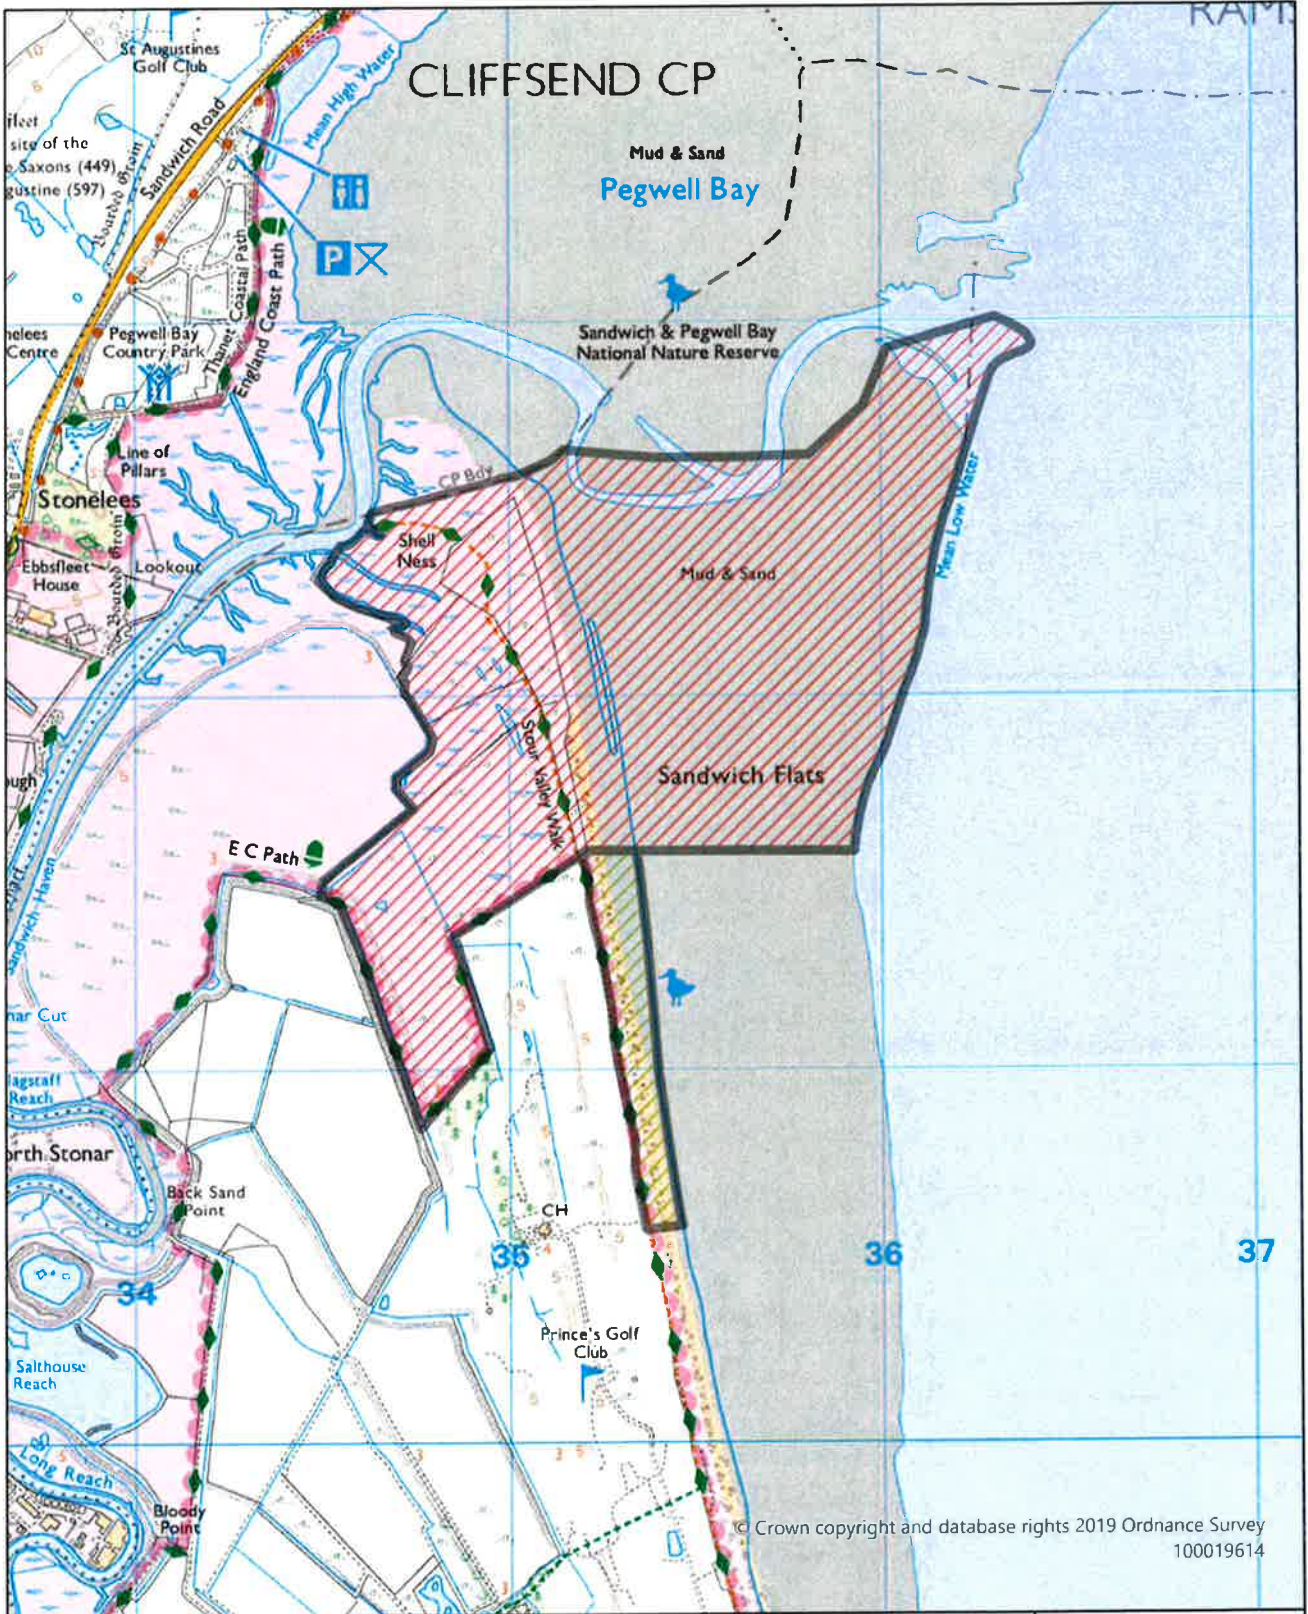

© Crown copyright and database rights 2019 Ordnance Survey 100019614

Dover District Council
Honeywood Close
White Cliffs Business Park
Whitfield
DOVER
CT16 3PJ

Dover District Council Public Spaces Protection
Order 2022
Schedule 2 Map 45
Sandwich Bay Mudflats and Salt Marshes

Dog Restrictions 2022
Restriction
Dog Exclusion
Dogs On Leads
Seasonal Dog Bans
Scale: 1:18,201