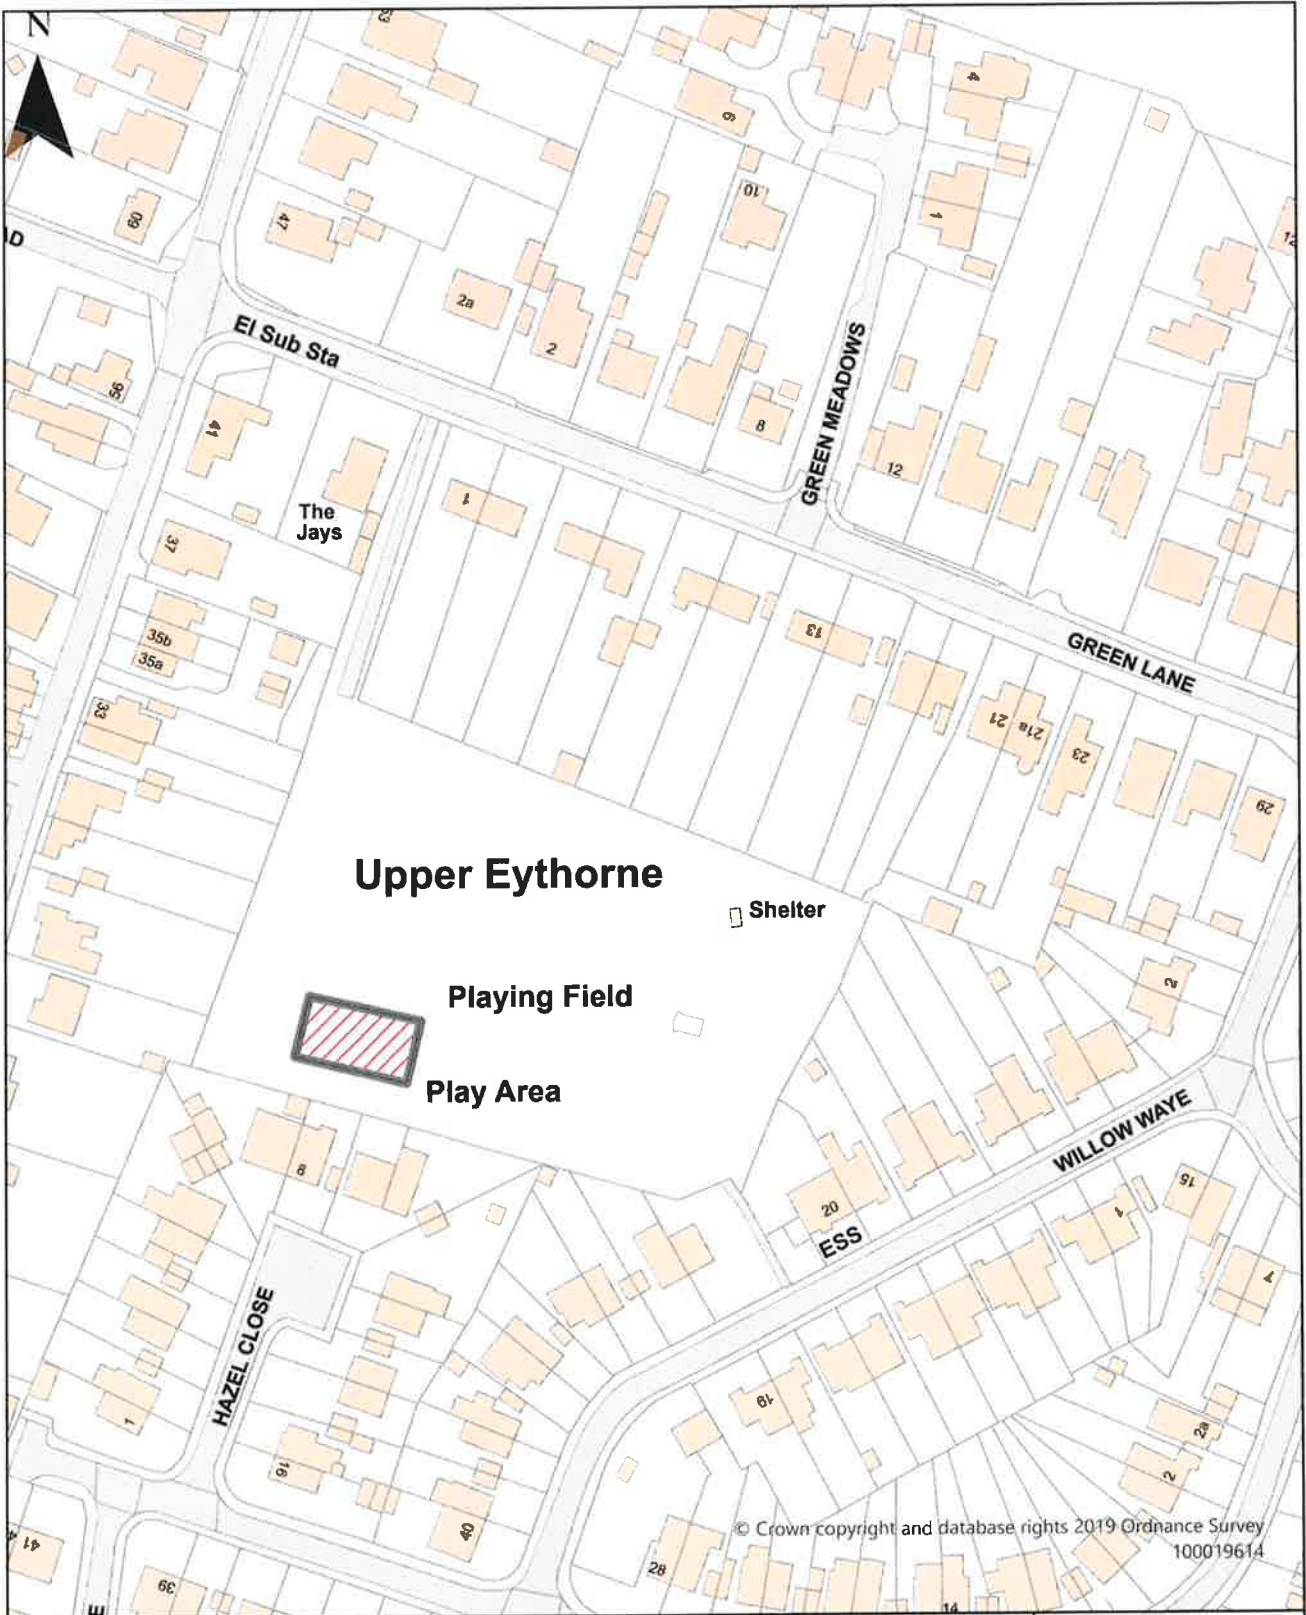

Dover District Council
 Honeywood Close
 White Cliffs Business Park
 Whitfield
 DOVER
 CT16 3PJ

Dover District Council Public Spaces Protection
 Order 2022
 Schedule 2 Map 32
 Enclosed Children's Play Area Eythorne Playing
 Field, Willow Way, Eythorne