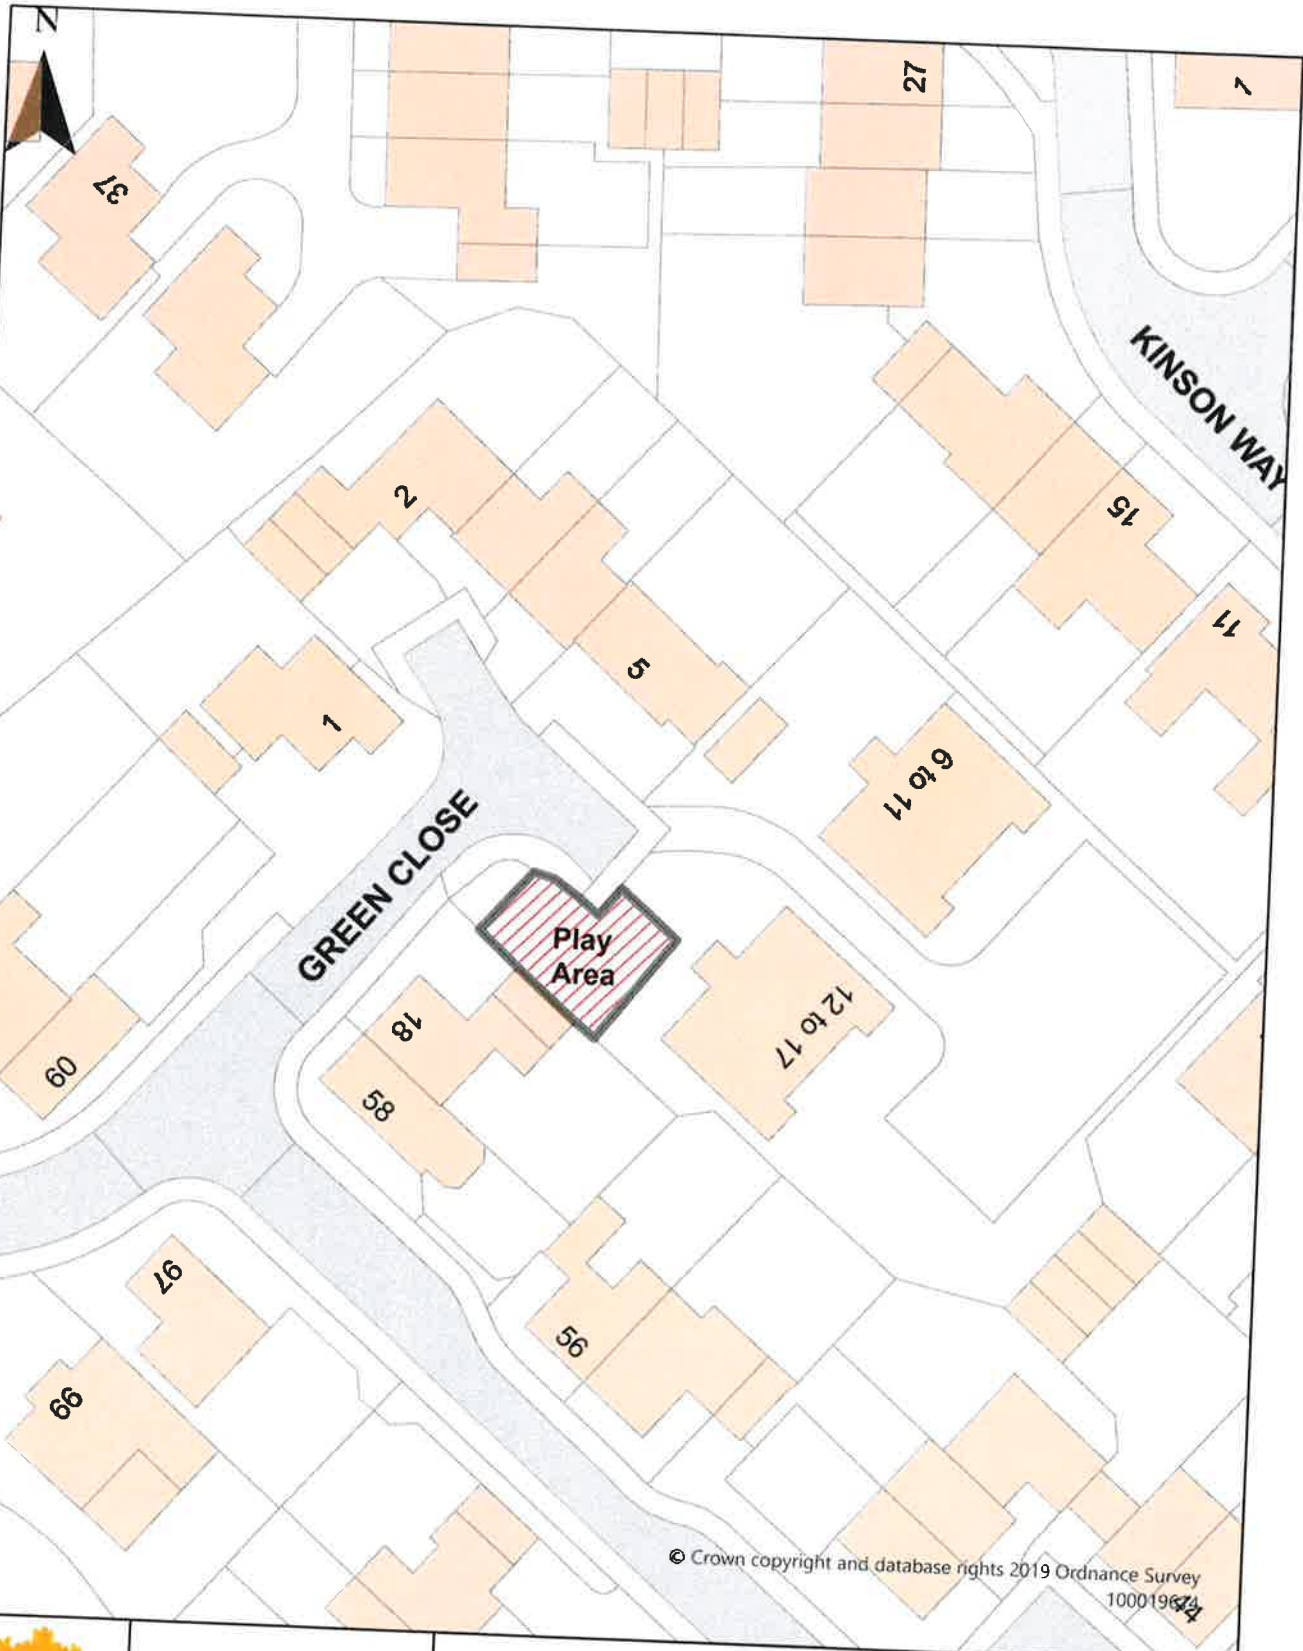

© Crown copyright and database rights 2019 Ordnance Survey 100019674

Dover District Council
Honeywood Close
White Cliffs Business Park
Whitfield
DOVER
CT16 3PJ

Dover District Council Public Spaces
Protection Order 2022
Schedule 2 Map 56
Enclosed Children's Play Area, Green Close,
Whitfield

Dog Restrictions 2022
Restriction
Dog Exclusion
Dogs On Leads
Seasonal Dog Bans
Scale: 1:502