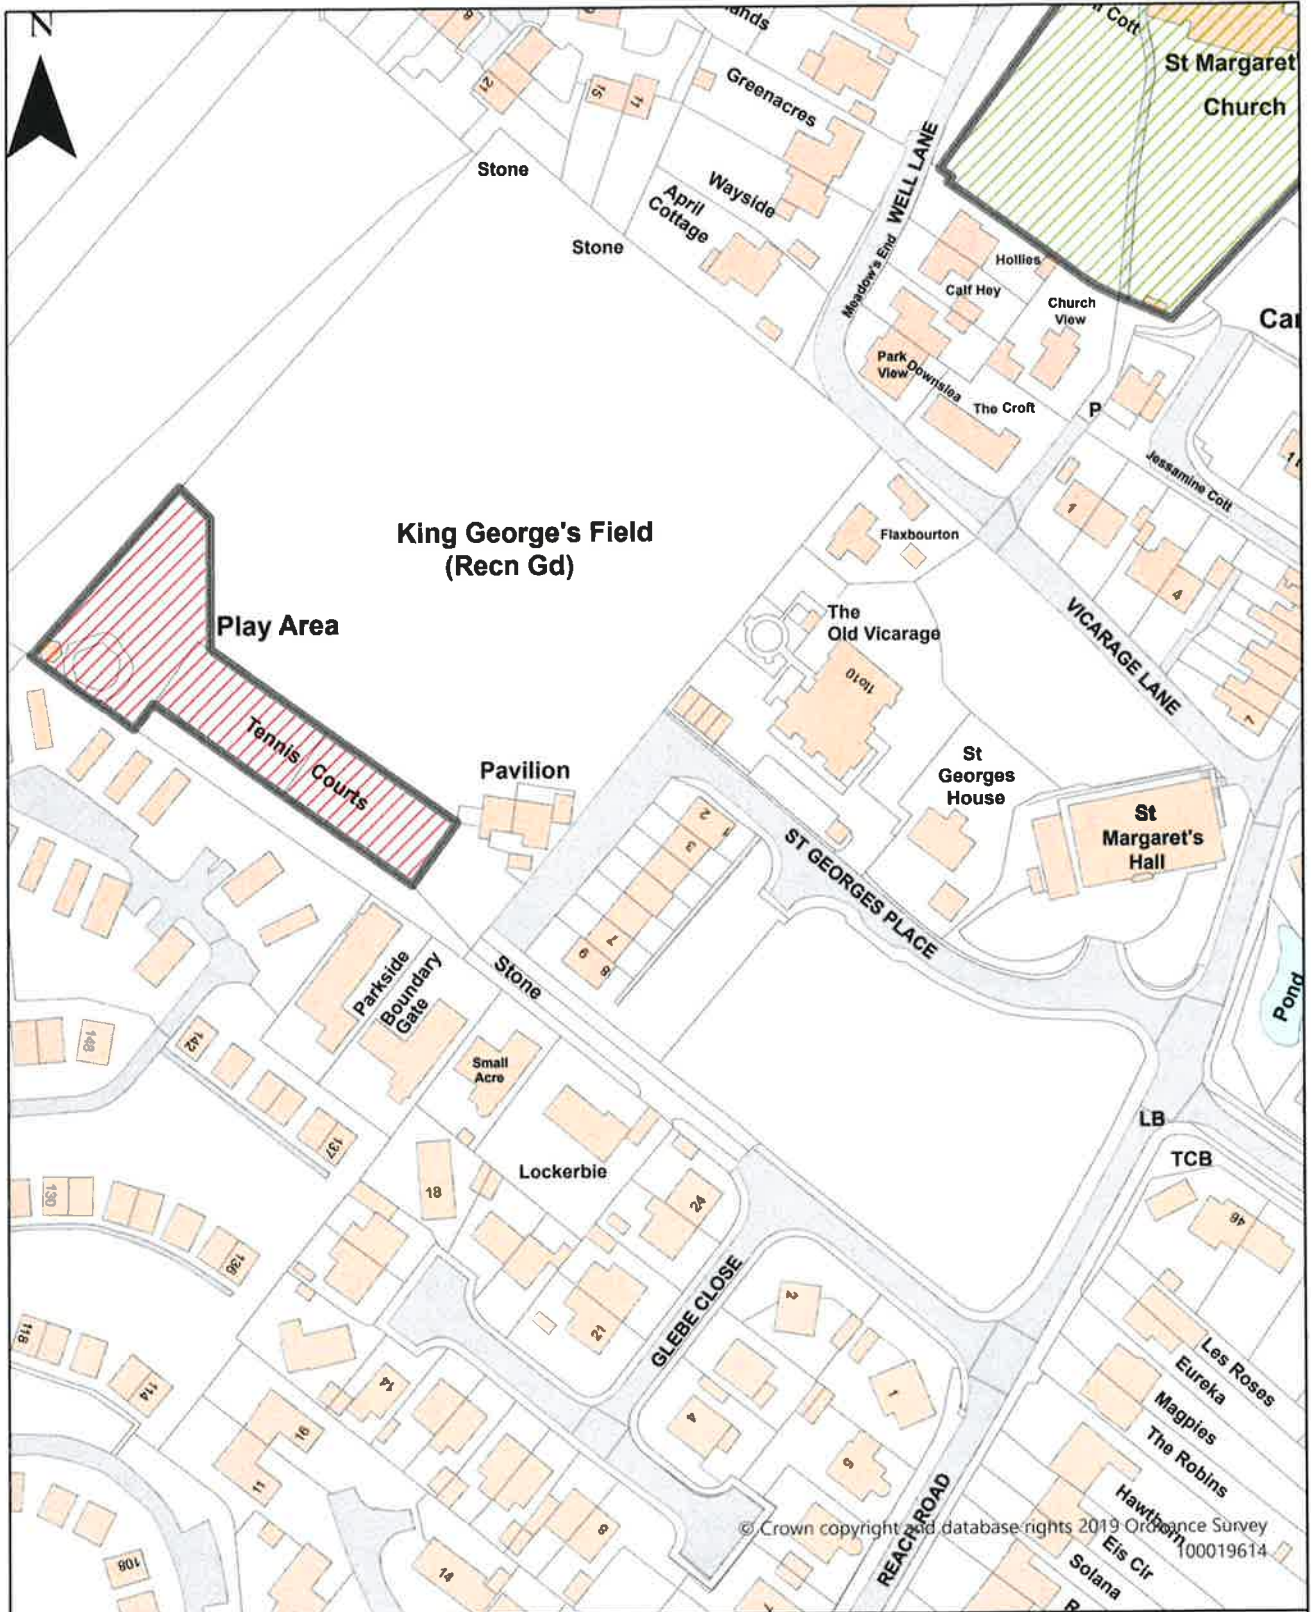

-  Dog Exclusion
-  Dogs On Leads
-  Seasonal Dog Bans

Scale: 1:1,835

Dover District Council
 Honeywood Close
 White Cliffs Business Park
 Whitfield
 DOVER
 CT16 3PJ

Dover District Council Public Spaces
 Protection Order 2022
 Schedule 2 Map 48
 Enclosed Children's Play Area and Tennis
 Courts, King George's Field, St Margaret's