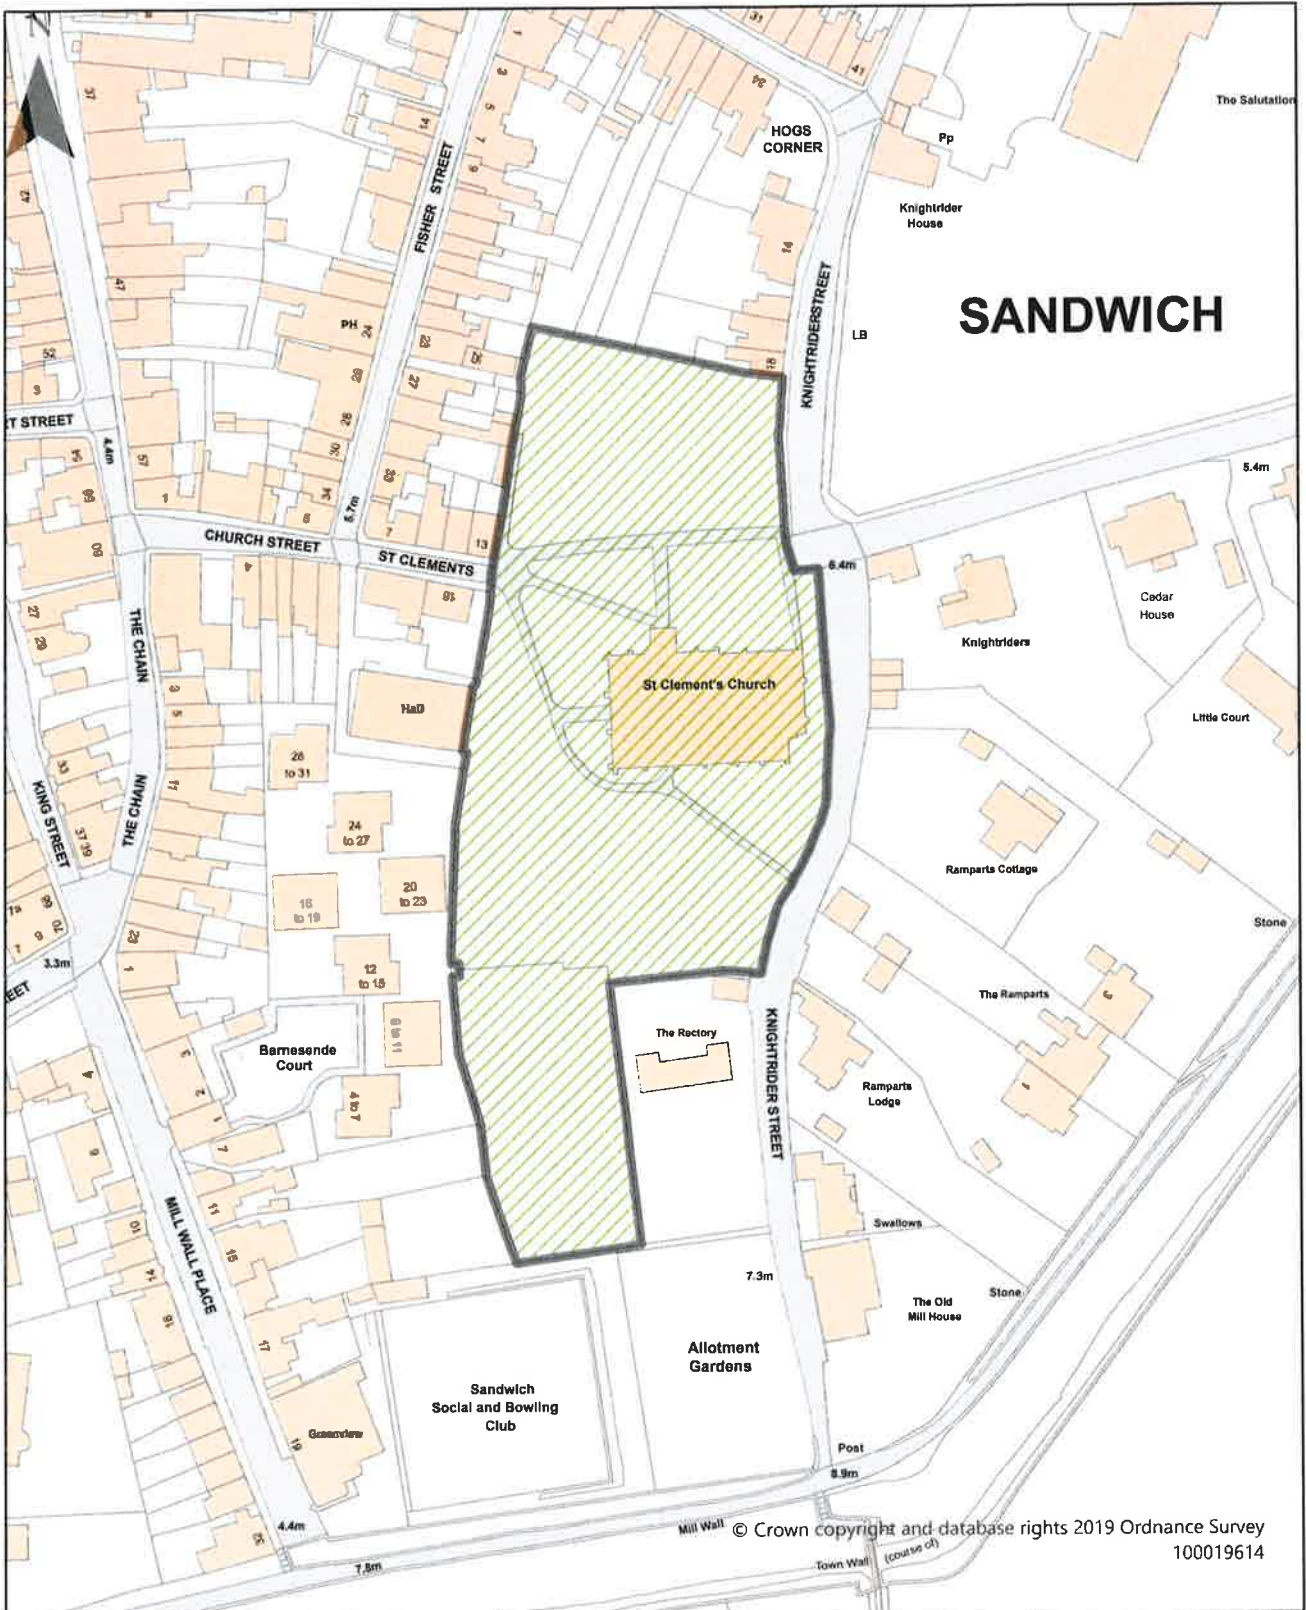

Dover District Council
Honeywood Close
White Cliffs Business Park
Whitfield
DOVER
CT16 3PJ

Dover District Council Public Spaces Protection
Order 2022
Schedule 1 Map 25
St Clement's Churchyard, Knightrider Street,
Sandwich

Dog Restrictions 2022
Restriction
Dog Exclusion
Dogs On Leads
Seasonal Dog Bans
Scale: 1:1,251