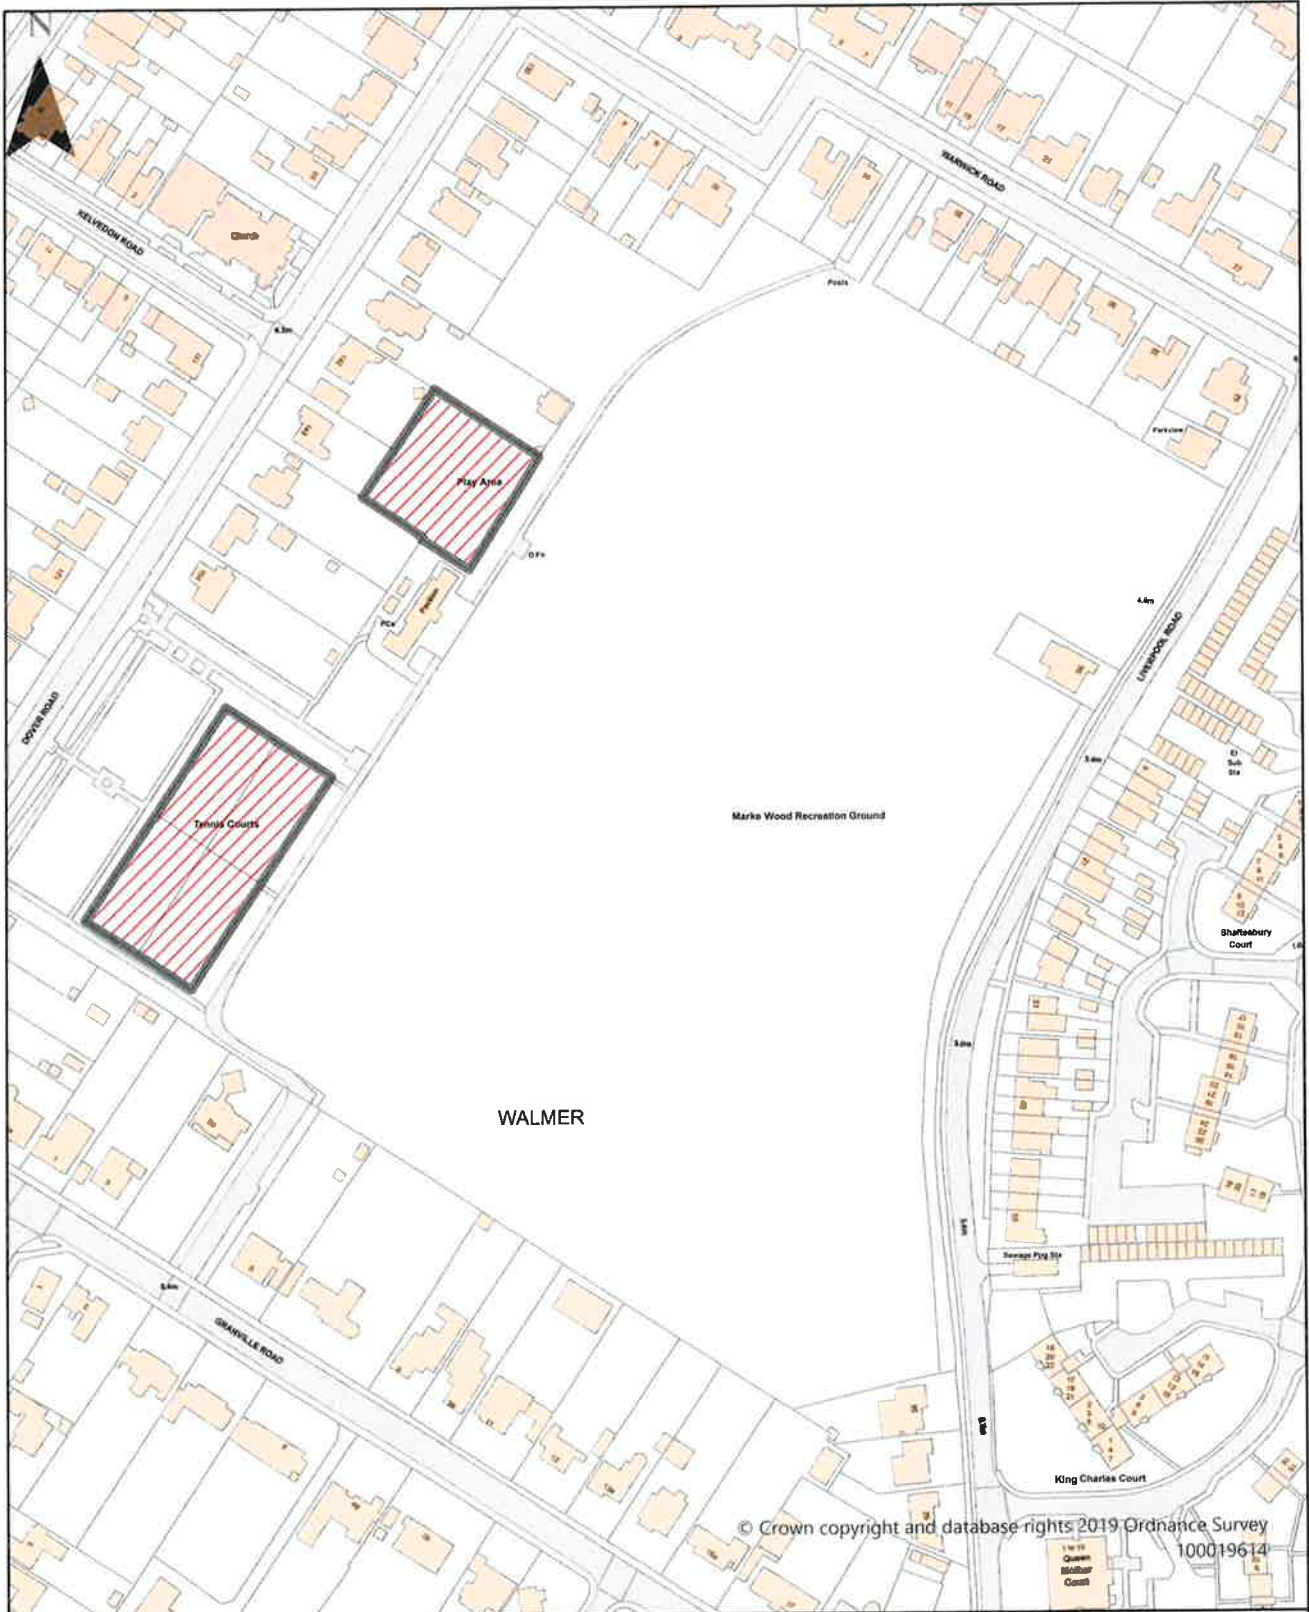

Dover District Council
Honeywood Close
White Cliffs Business Park
Whitfield
DOVER
CT16 3PJ

Dover District Council Public Spaces
Protection Order 2022
Schedule 2 Map 51
Enclosed Children's Play Area and Tennis
Courts, Marke Wood Recreation Ground,
Walmer

Dog Restrictions 2022
Restriction
Dog Exclusion
Dogs On Leads
Seasonal Dog Bans
Scale: 1:1,945