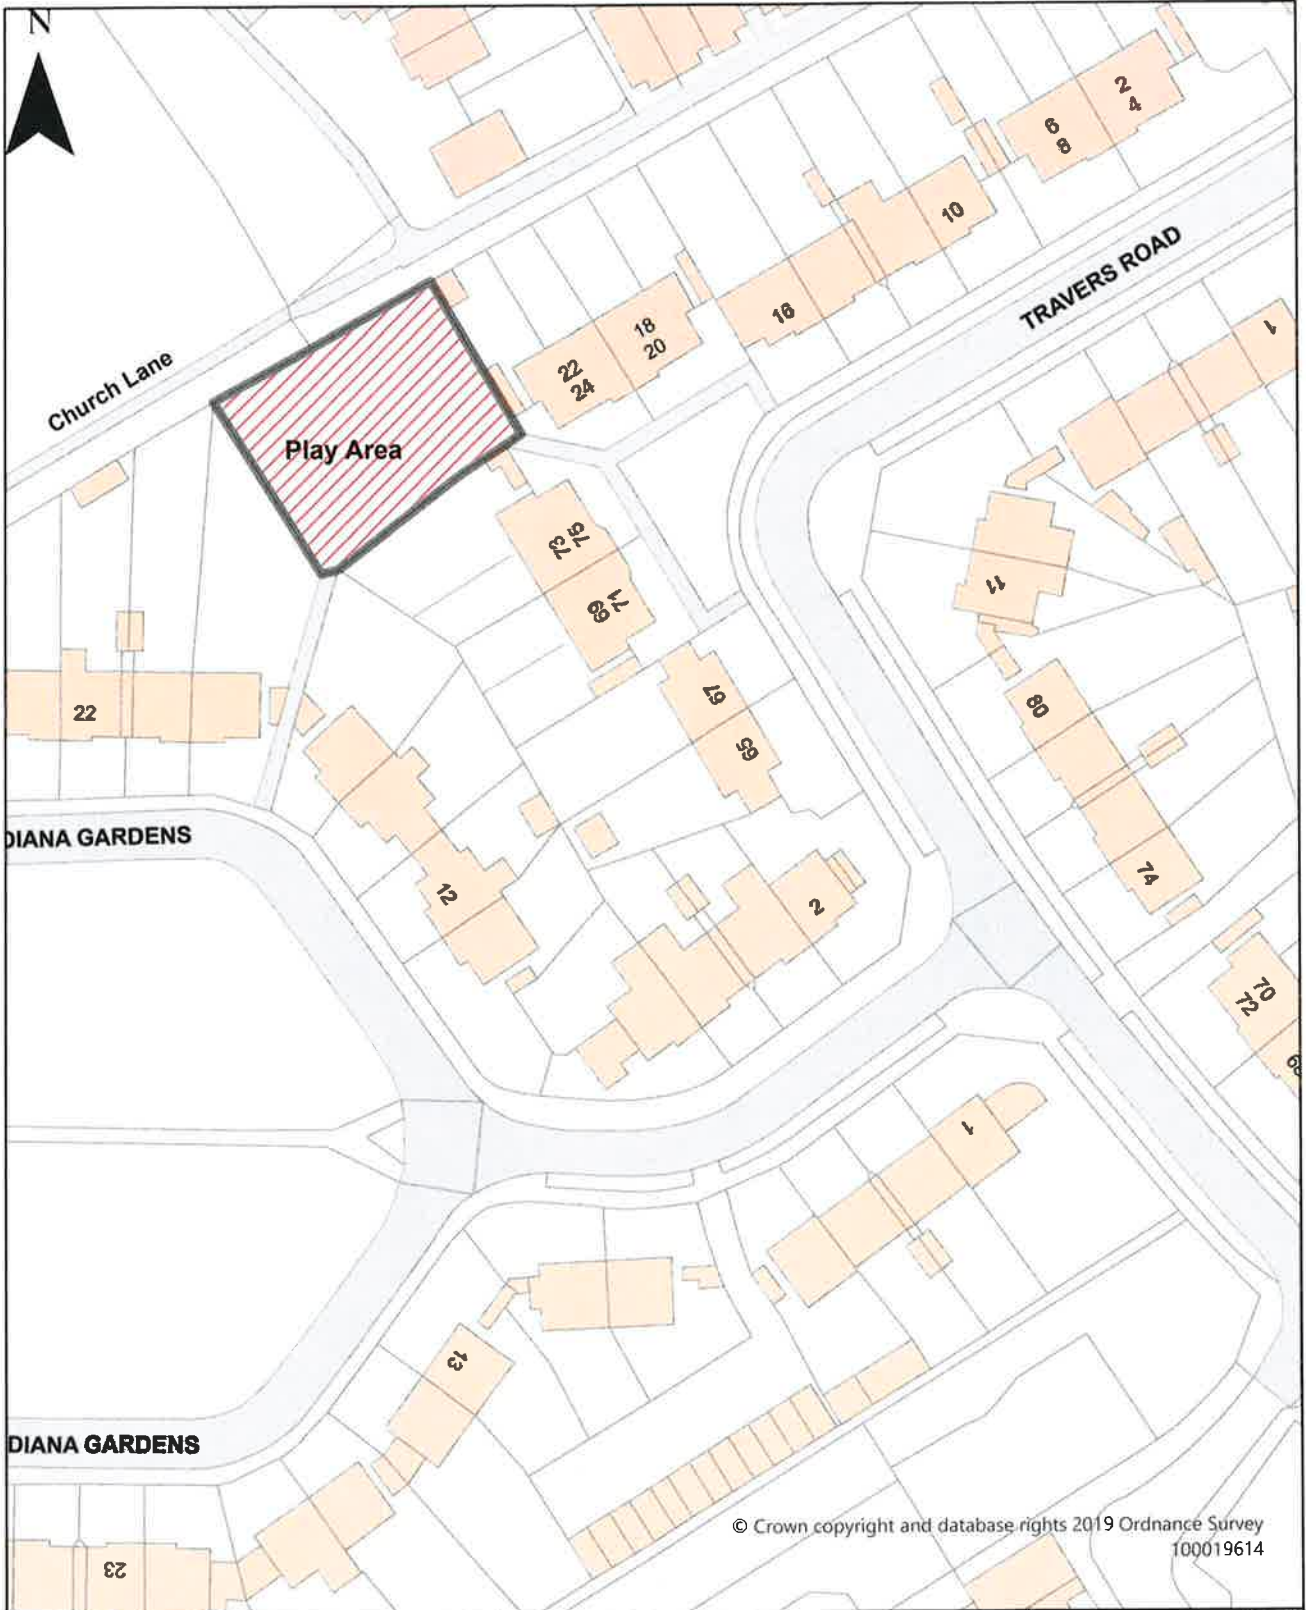

Dover District Council
Honeywood Close
White Cliffs Business Park
Whitfield
DOVER
CT16 3PJ

Dover District Council Public Spaces
Protection Order 2022
Schedule 2 Map 11
Enclosed Children's Play Area, Travers Road,
Deal

Dog Restrictions 2022
Restriction
Dog Exclusion
Dogs On Leads
Seasonal Dog Bans
Scale: 1:740