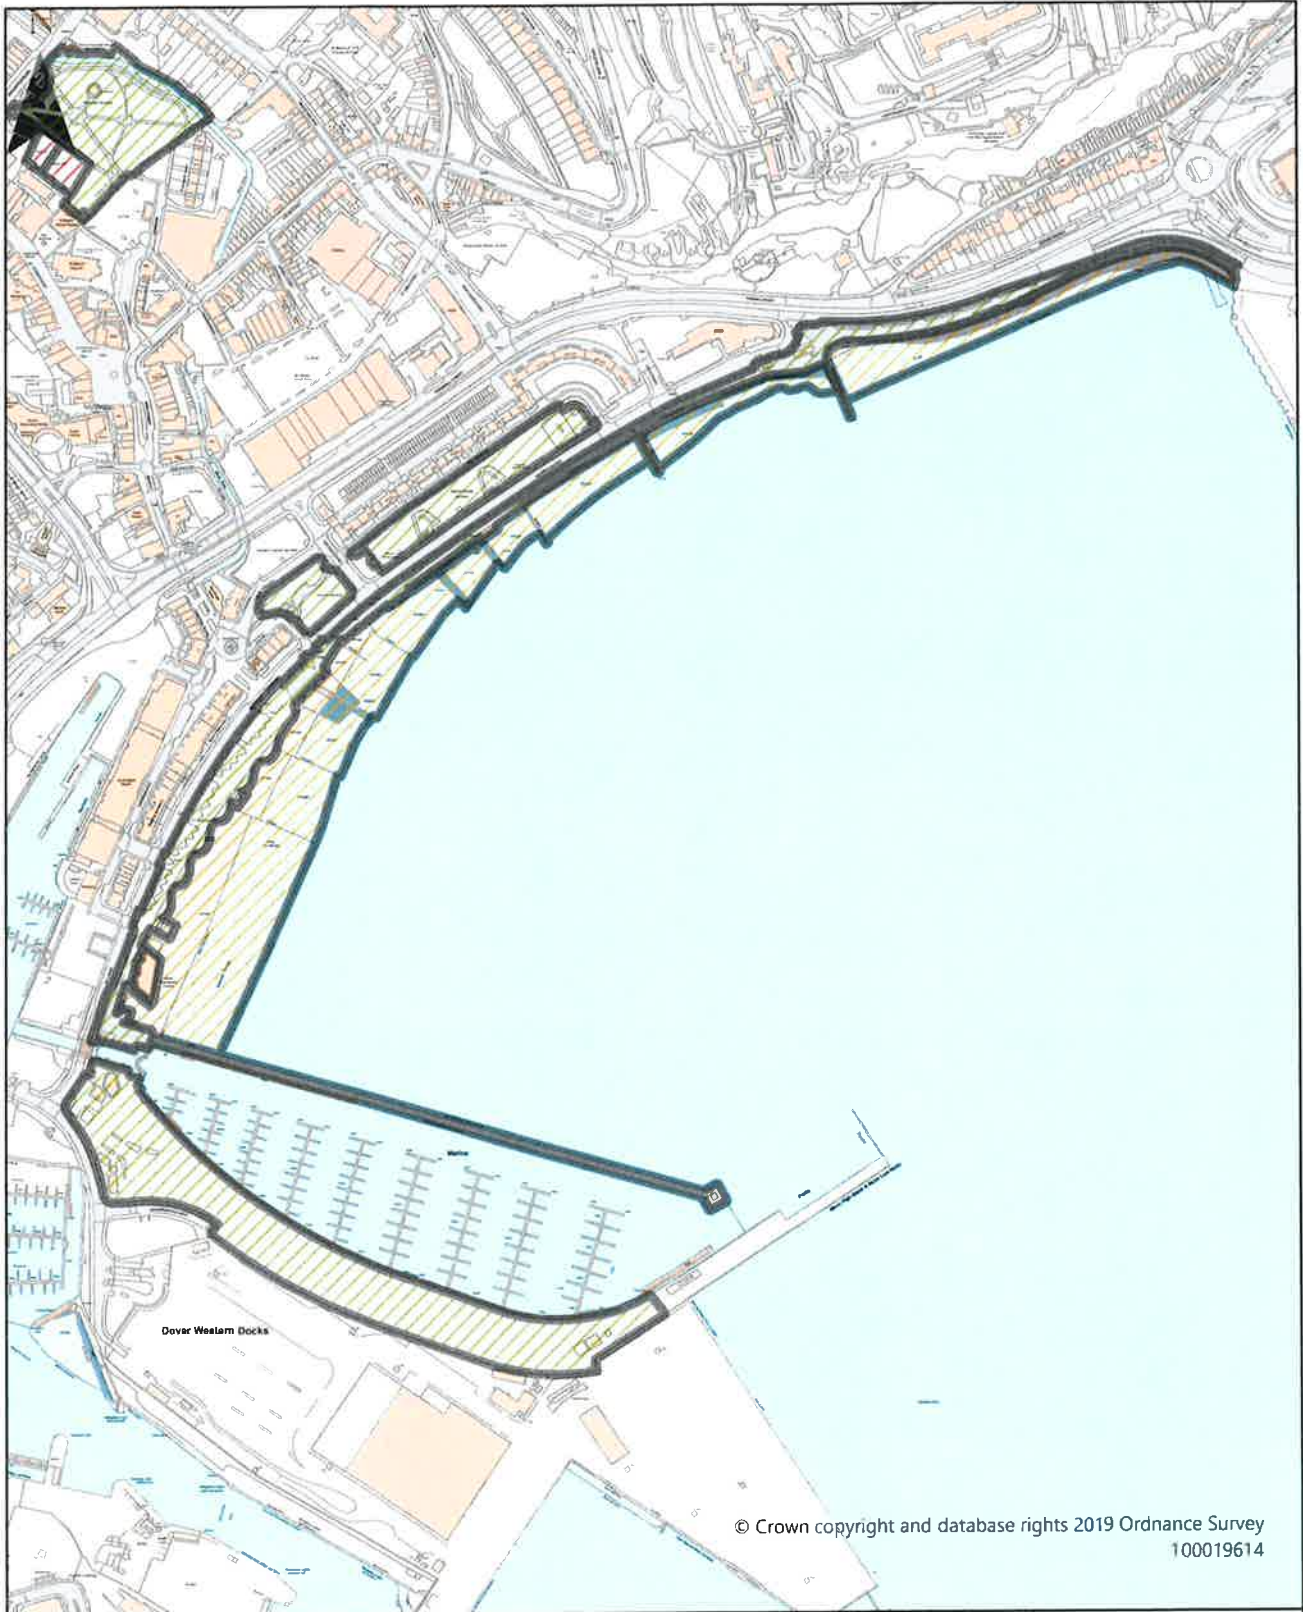

Dover District Council
Honeywood Close
White Cliffs Business Park
Whitfield
DOVER
CT16 3PJ

Dover District Council Public Spaces Protection
Order 2022
Schedule 1 Map 14
The Marina Curve, Seafront Promenade and
Grassed Areas including Granville Gardens and
Marine Parade Gardens , Dover

Dog Restrictions 2022
Restriction
Dog Exclusion
Dogs On Leads
Seasonal Dog Bans
Scale: 1:5,920