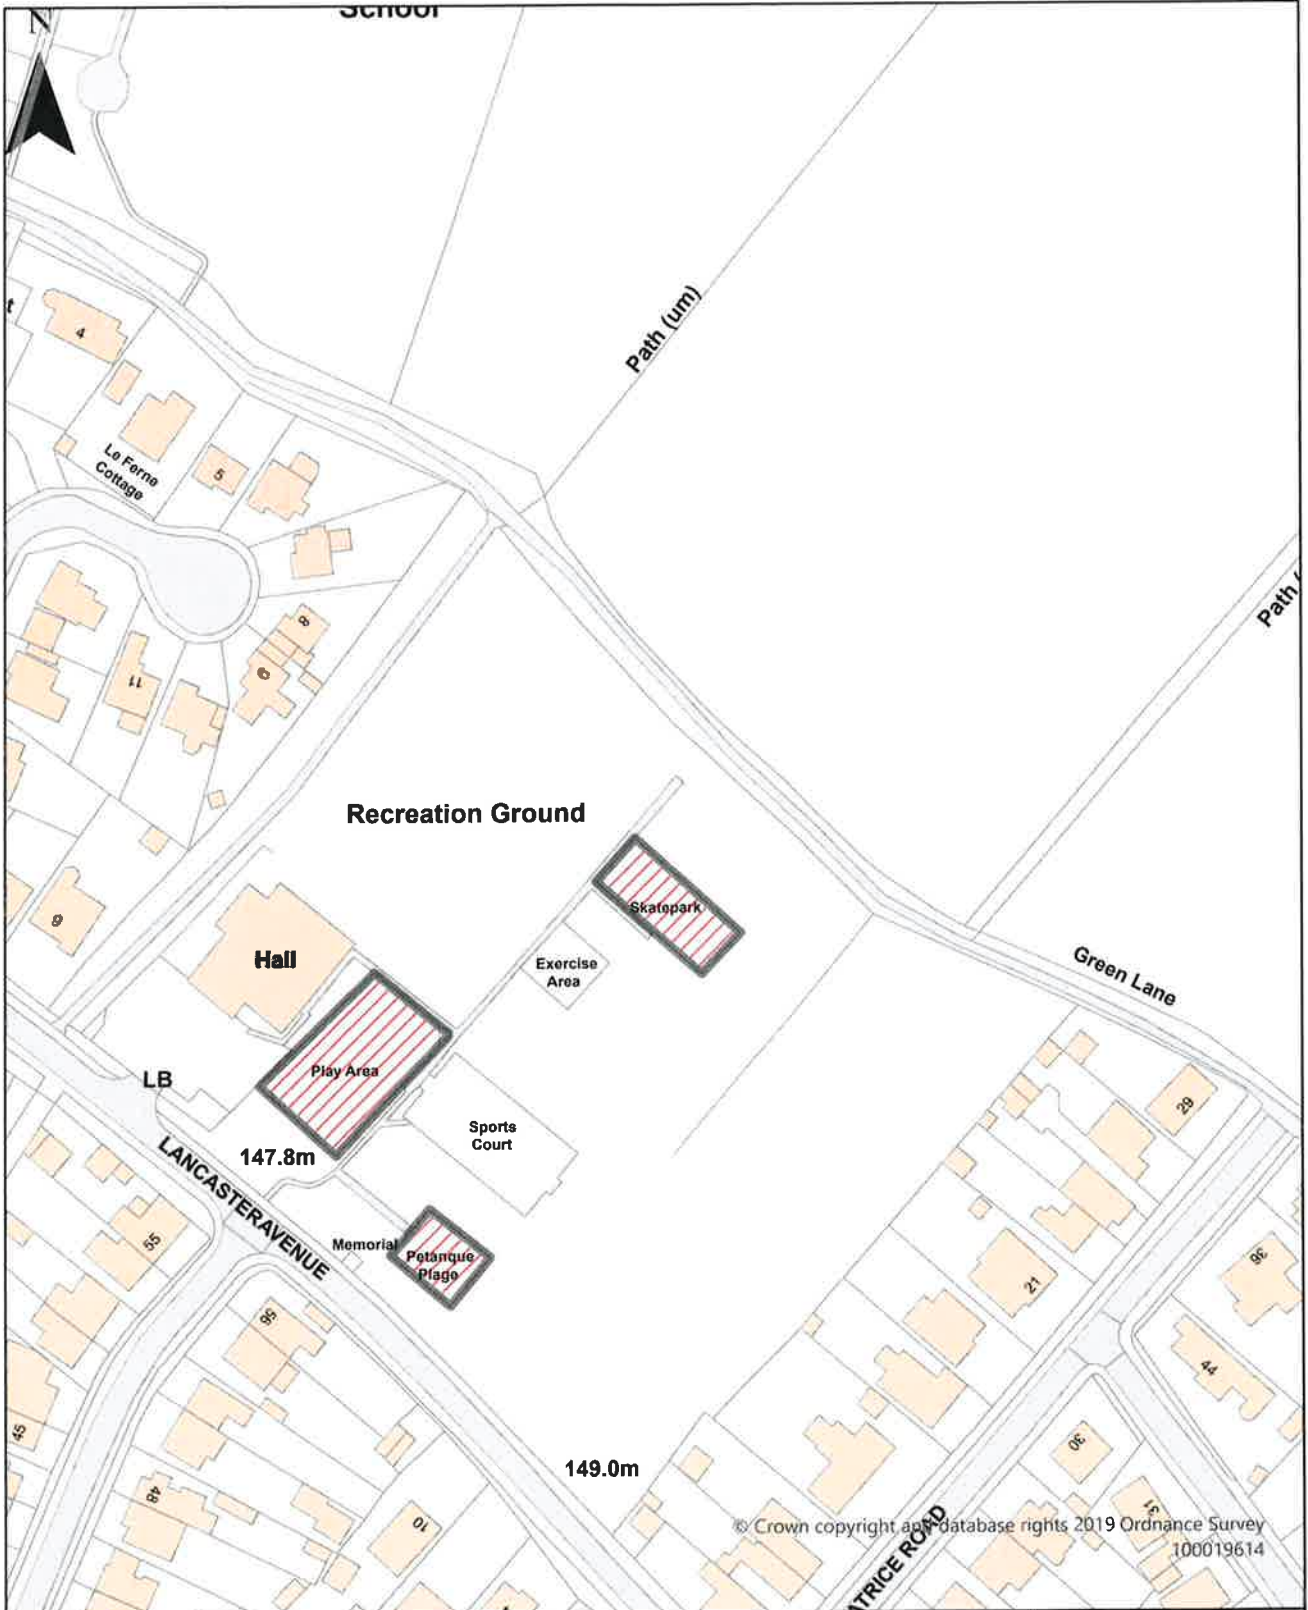

Schedule 2 Map 6

Skatepark, Green Space Rear of Burgess Road and Bell Grove, Aylesham

Dog Restrictions 2022

Restriction

-  Dog Exclusion
-  Dogs On Leads
-  Seasonal Dog Bans

Scale: 1:2,035

Dover District Council
 Honeywood Close
 White Cliffs Business Park
 Whitfield
 DOVER
 CT16 3PJ