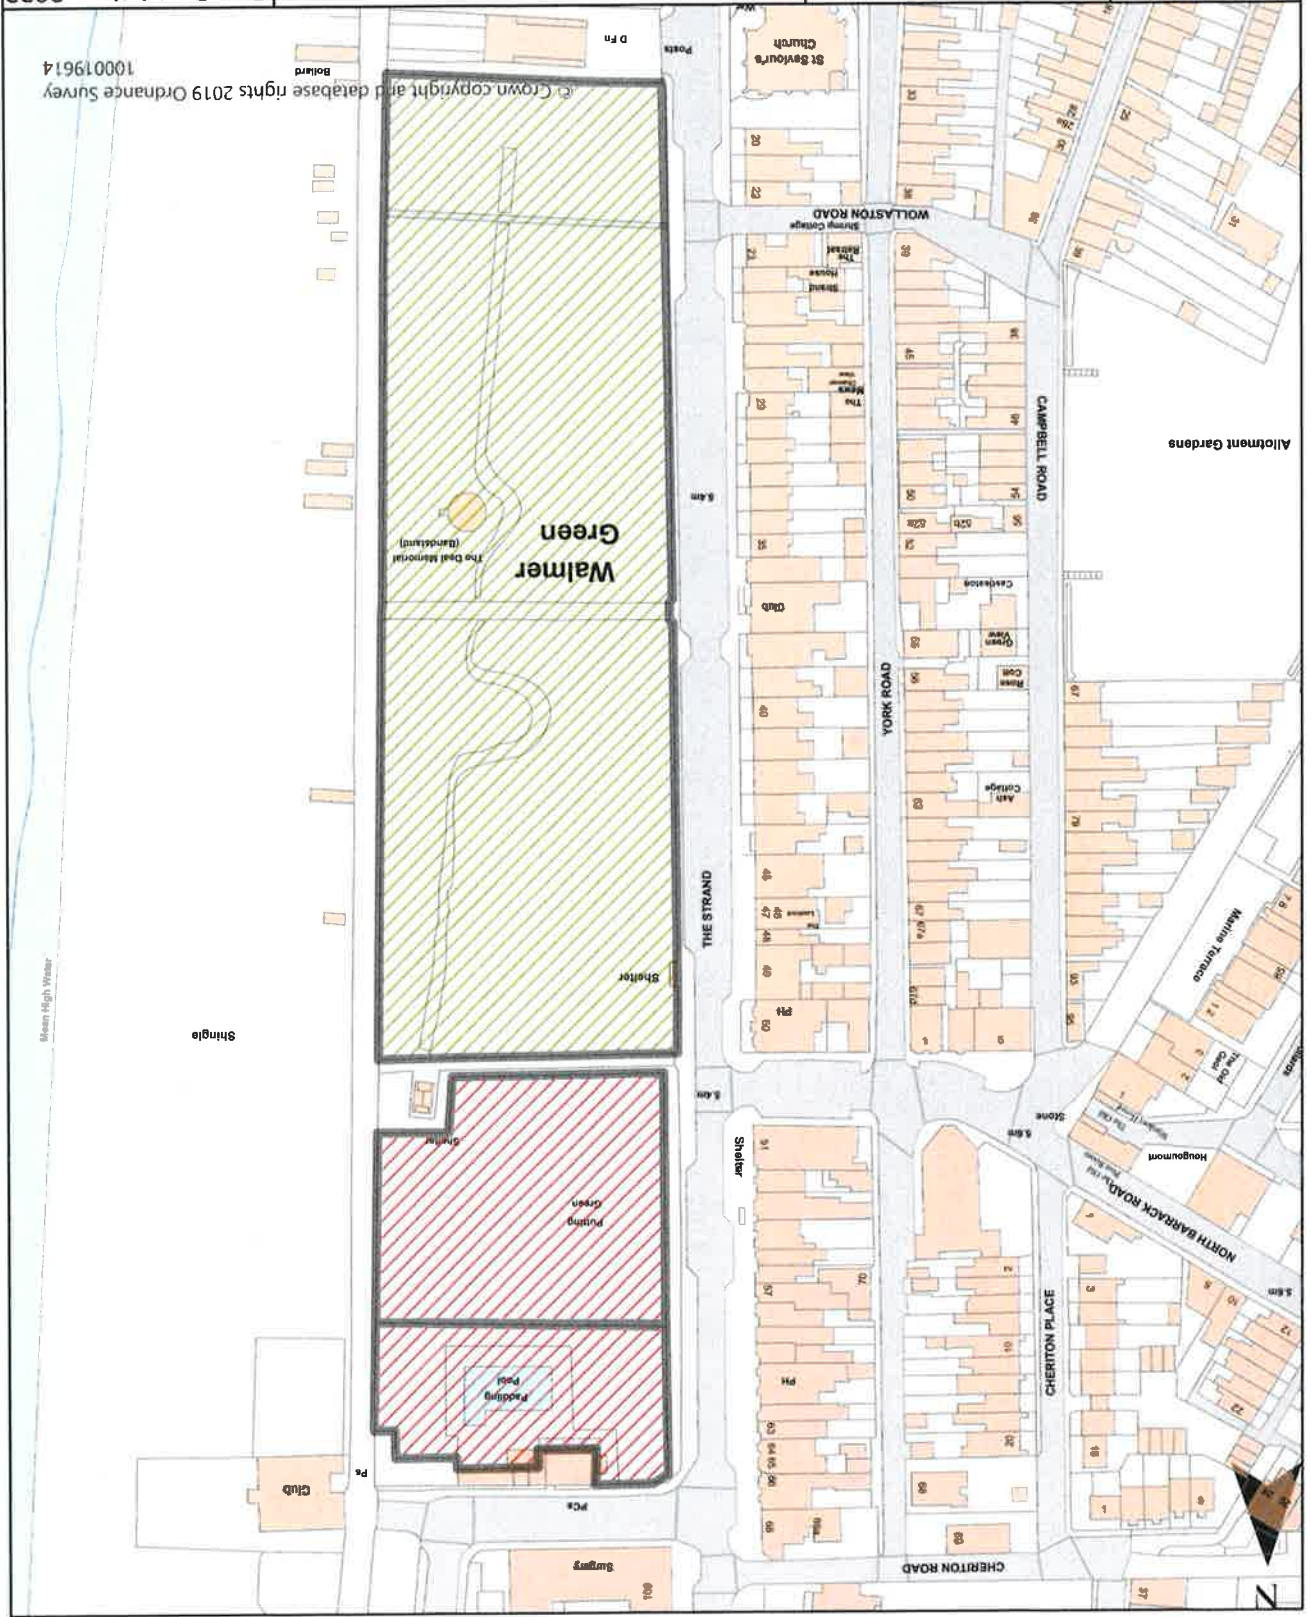

Dover District Council
Honeywood Close
White Cliffs Business Park
DOVER
CT16 3PJ

Dover District Council Public Spaces
Protection Order 2022
Schedule 2 Map 52
Padding Pool, Walmer Green, Walmer

Scale: 1:1,420
Dog Restrictions 2022
Restriction
Dog Exclusion
Dogs On Leads
Seasonal Dog Bans