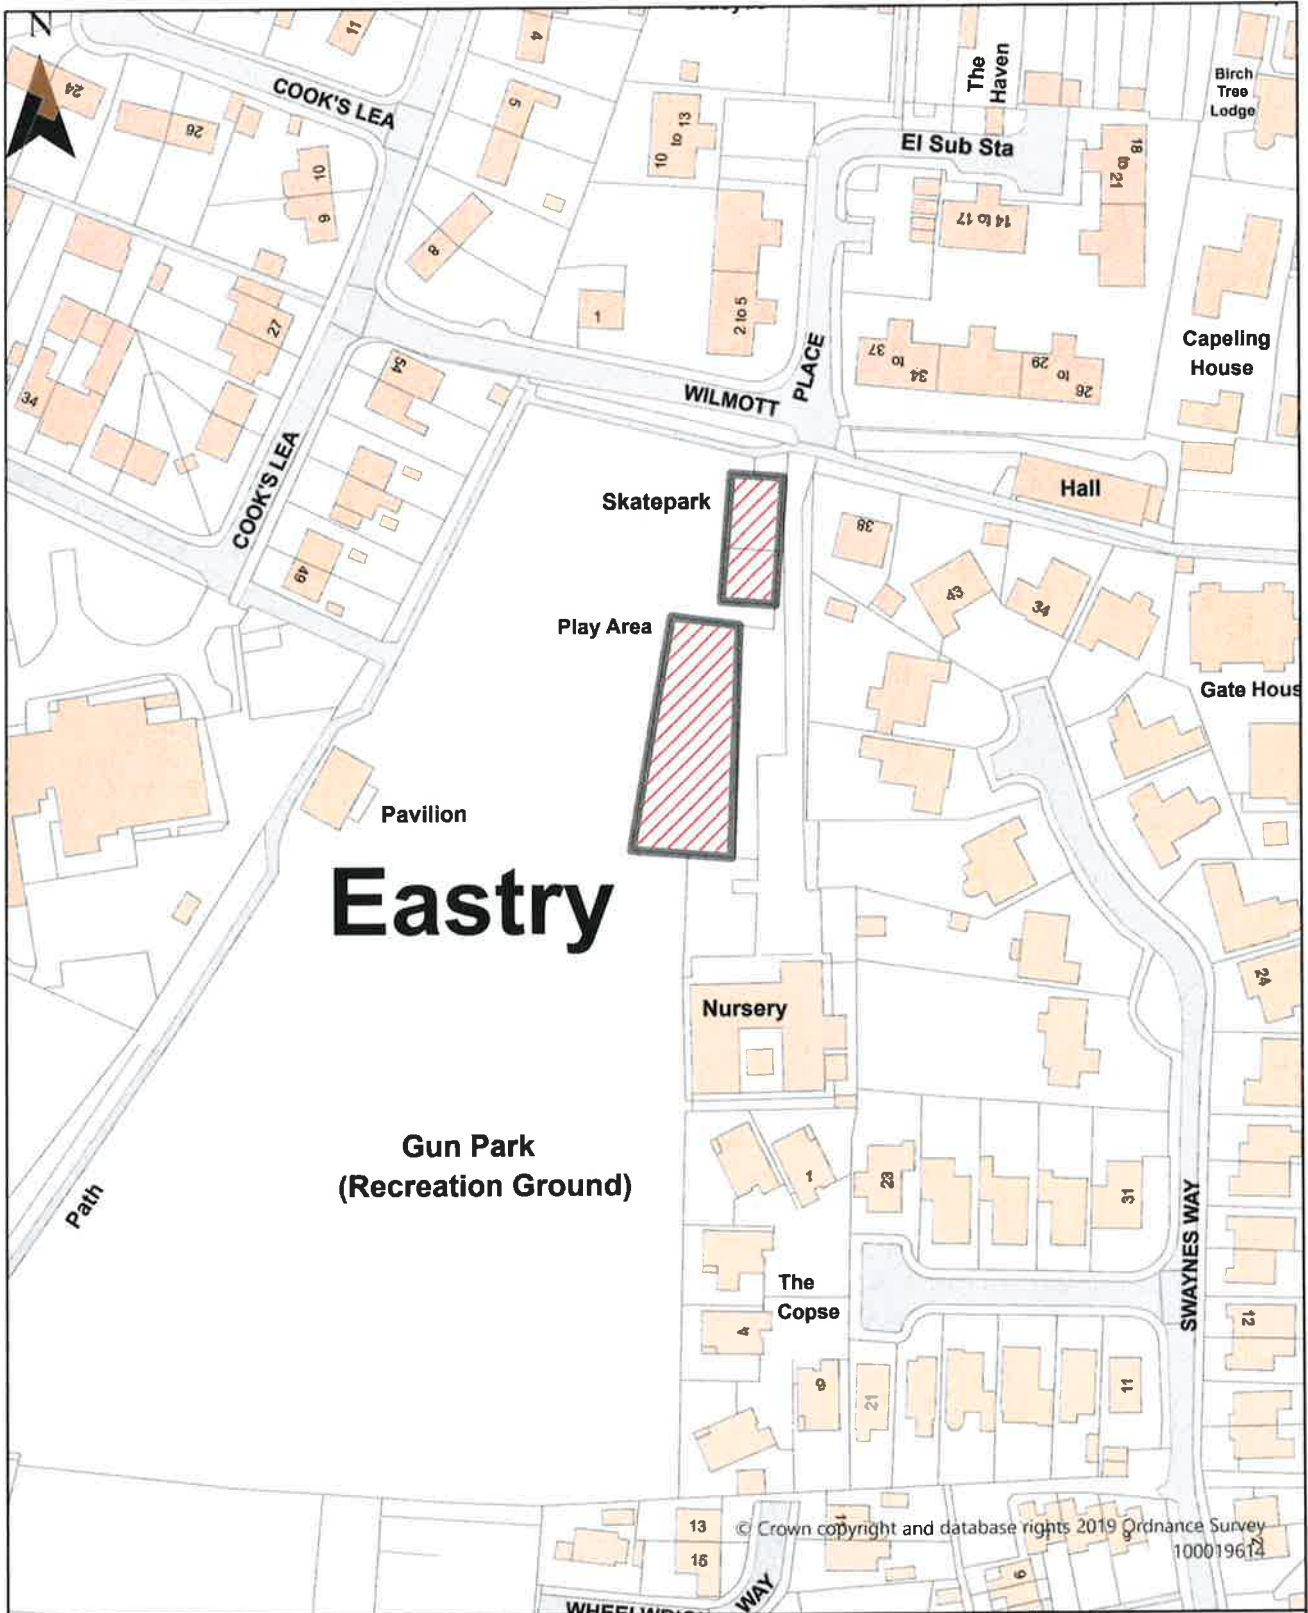

Dover District Council Public Spaces
 Protection Order 2022
 Schedule 2 Map 29
 Enclosed Children's Play Area, Centenary
 Gardens, Eastry

Dog Restrictions 2022
 Restriction
 Dog Exclusion
 Dogs On Leads
 Seasonal Dog Bans
 Scale: 1:1,314