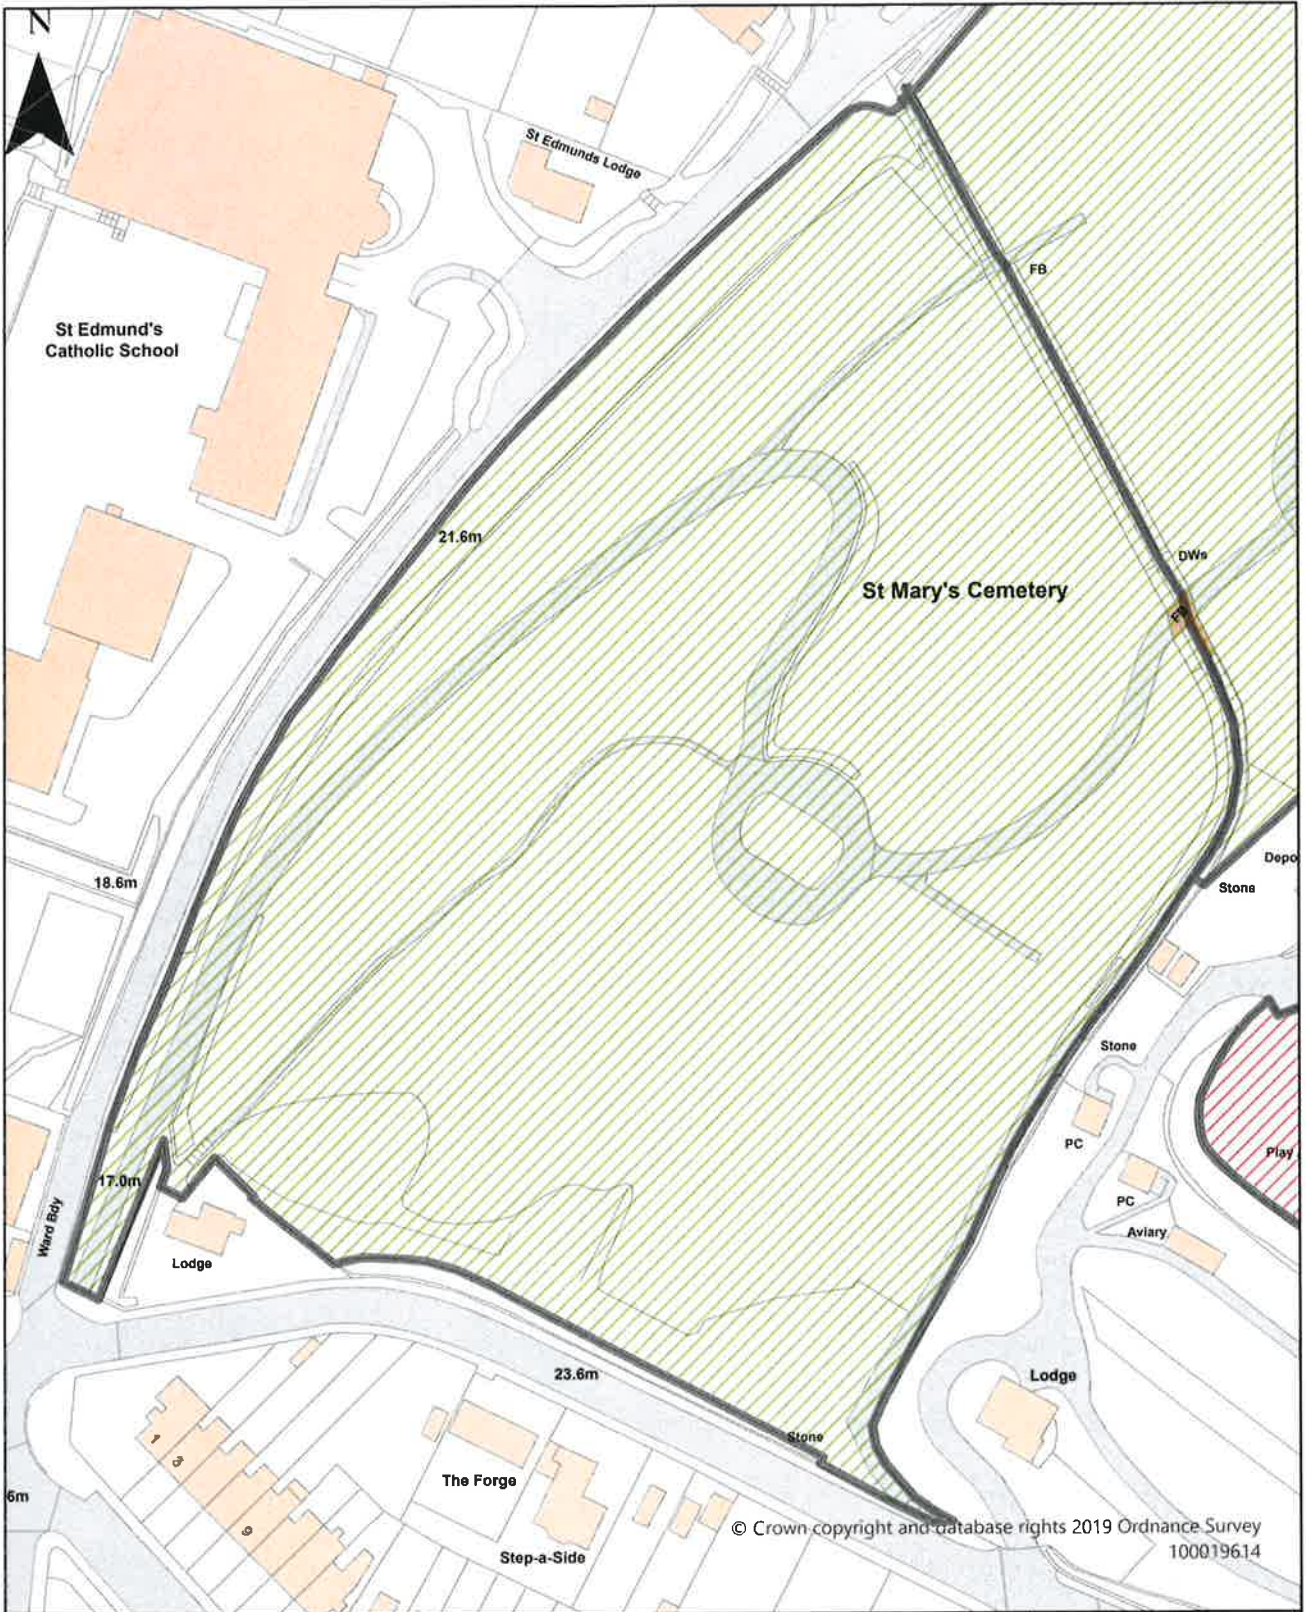

Dover District Council
Honeywood Close
White Cliffs Business Park
Whitfield
DOVER
CT16 3PJ

Dover District Council Public Spaces
Protection Order 2022
Schedule 1 Map 13
St Mary's Cemetery, Dover

Dog Restrictions 2022
Restriction
Dog Exclusion
Dogs On Leads
Seasonal Dog Bans
Scale: 1:1,101