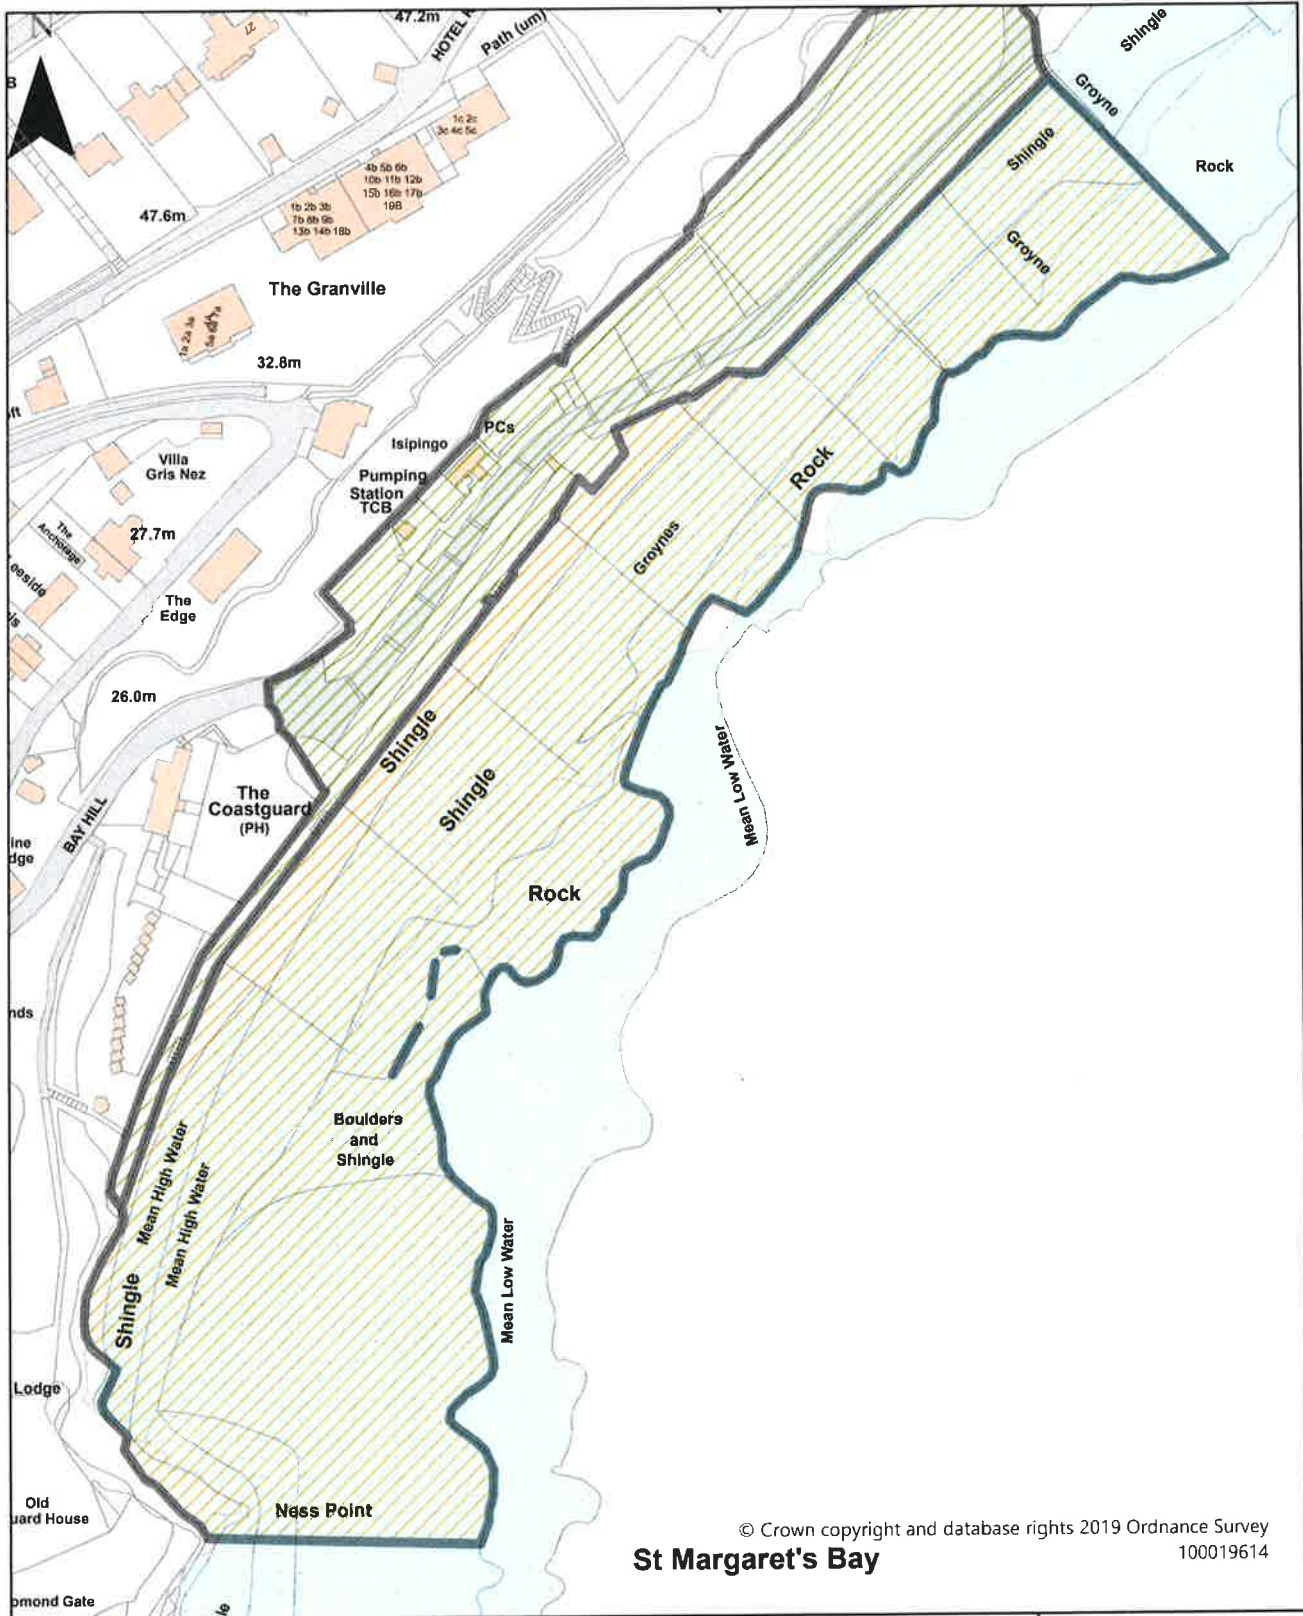

© Crown copyright and database rights 2019 Ordnance Survey 100019614
St Margaret's Bay

Dover District Council
Honeywood Close
White Cliffs Business Park
Whitfield
DOVER
CT16 3PJ

Dover District Council Public Spaces
Protection Order 2022

Schedule 2 Map 47

St Margaret's Bay Beach
(1st of May to the 30th September between the
hours of 9am and 6pm)

Dog Restrictions 2022

Restriction

- Dog Exclusion
- Dogs On Leads
- Seasonal Dog Bans

Scale: 1:1,835