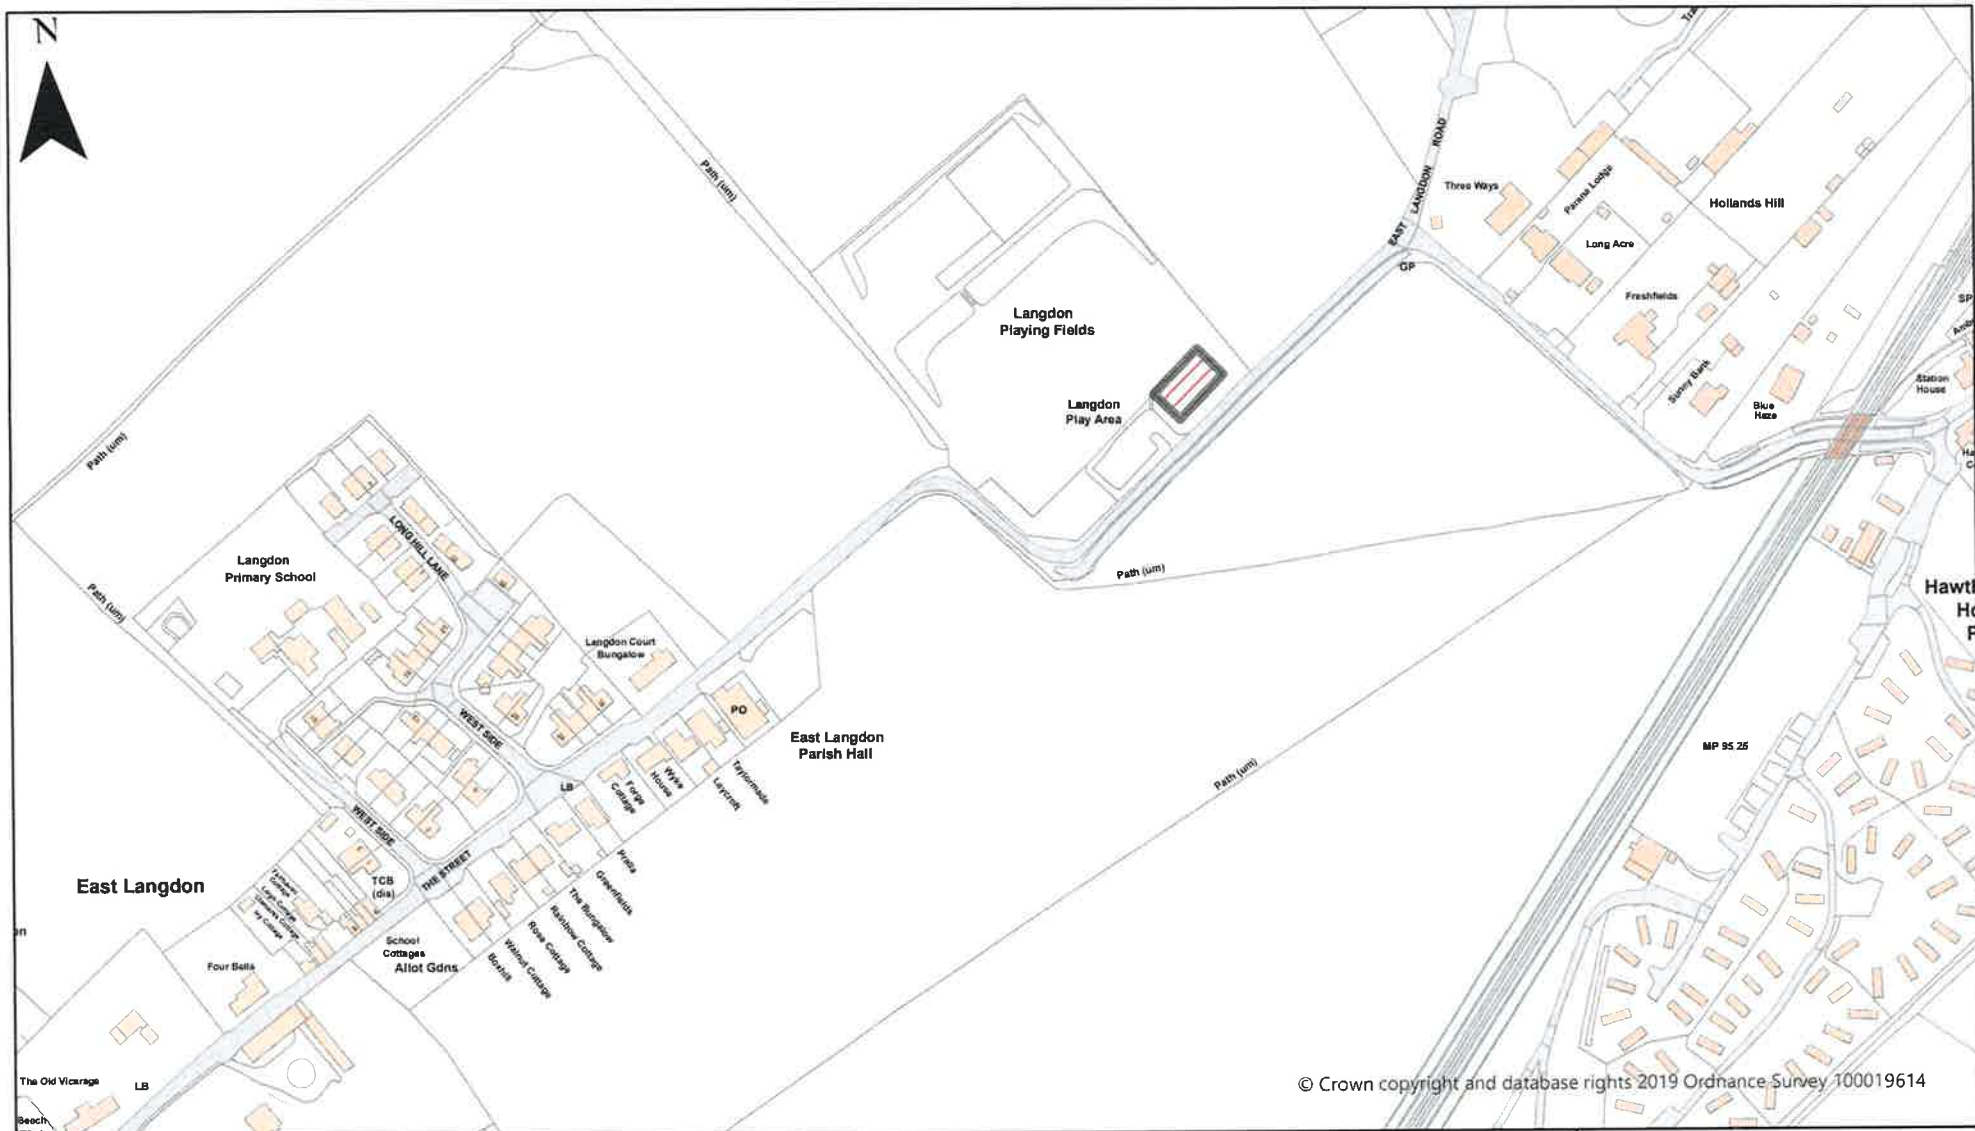

© Crown copyright and database rights 2019 Ordnance Survey 100019614

Dover District Council
Honeywood Close
White Cliffs Business Park
Whitfield
DOVER
CT16 3PJ

Dover District Council Public Spaces Protection Order 2022
Schedule 2 Map 28
Enclosed Children's Play Area, East Langdon Playing Field, East Langdon Road, East Langdon

Dog Restrictions 2022 — Line

Restriction

- Dog Exclusion
- Dogs On Leads
- Seasonal Dog Bans

Scale: 1:2,746