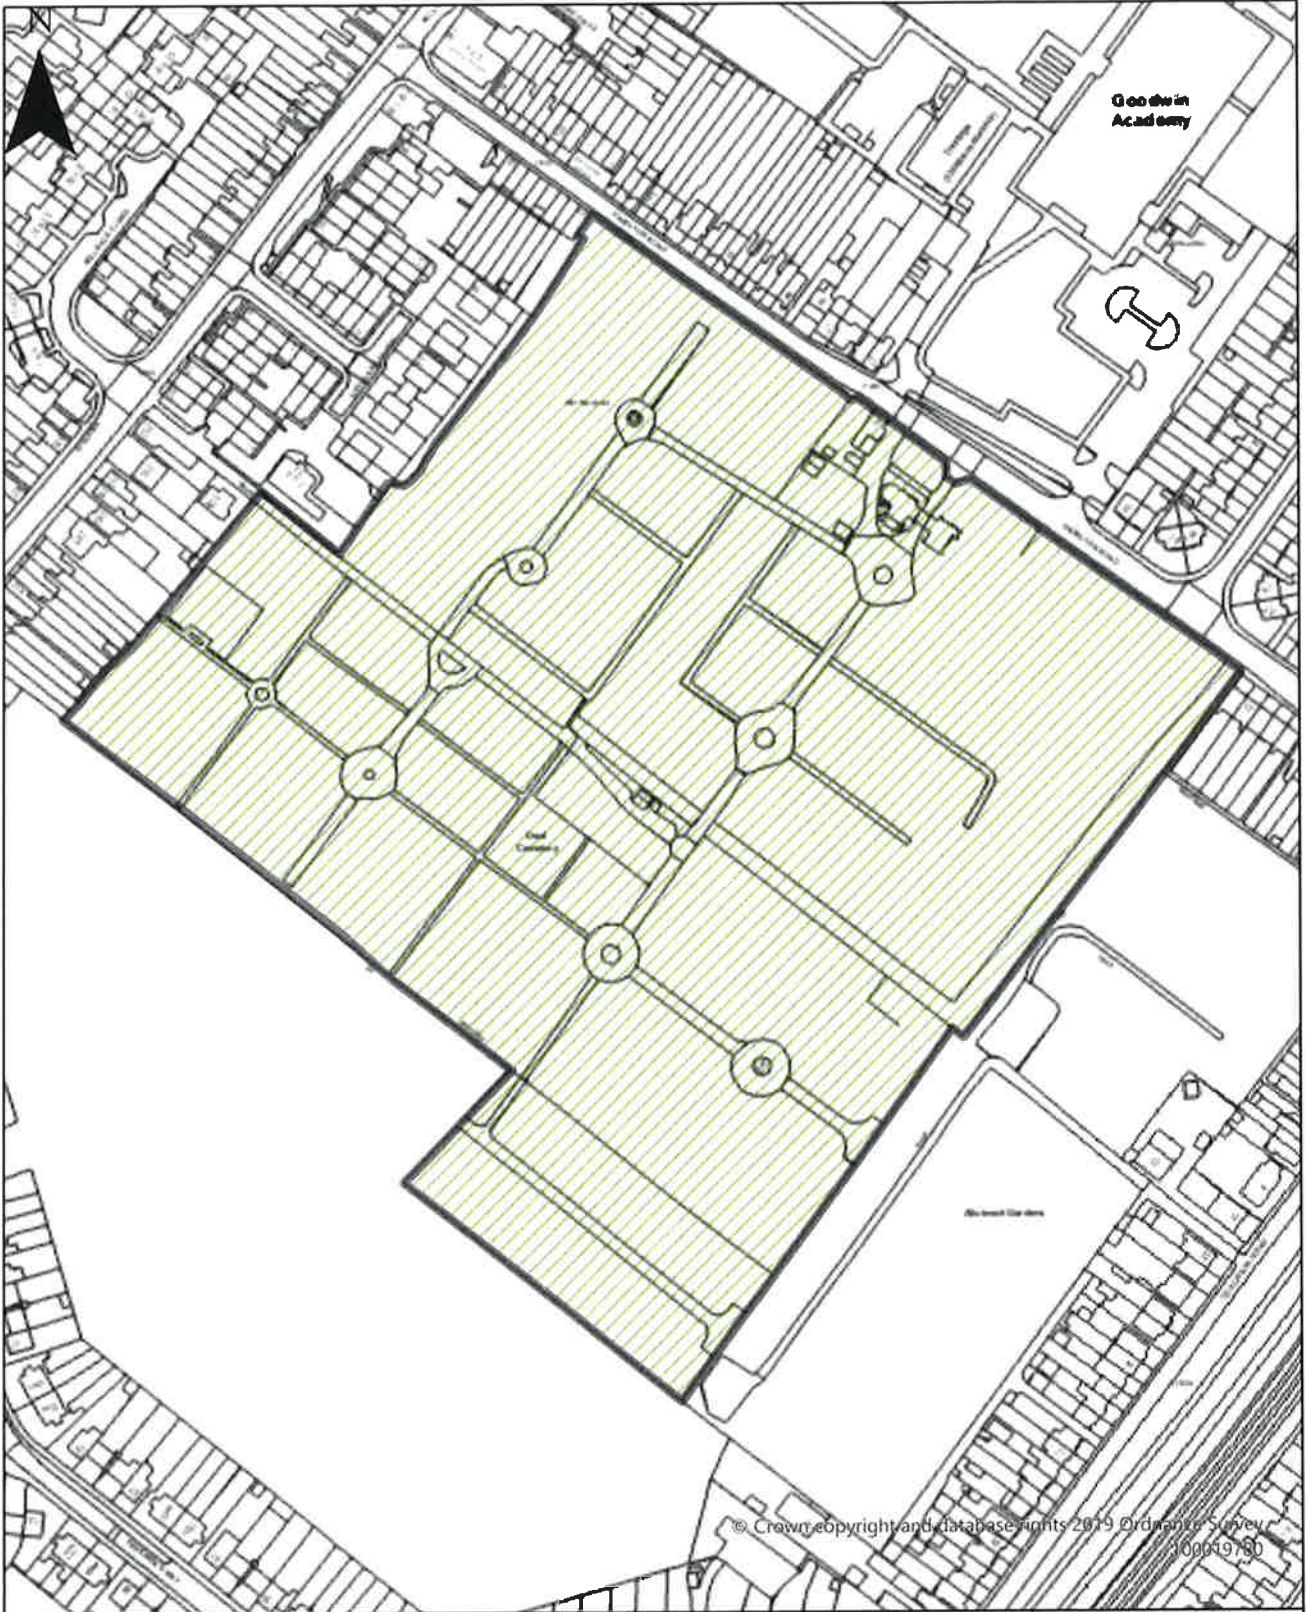

Dover District Council
Honeywood Close
White Cliffs Business Park
Whitfield
DOVER
CT16 3PJ

Dover District Council Public Spaces
Protection Order 2022

Schedule 1 Map 5

Hamilton Road Cemetery, Deal

Dog Restrictions 2022

Restriction

- Dog Exclusion
- Dogs On Leads
- Seasonal Dog Bans

Scale: 1:2,155