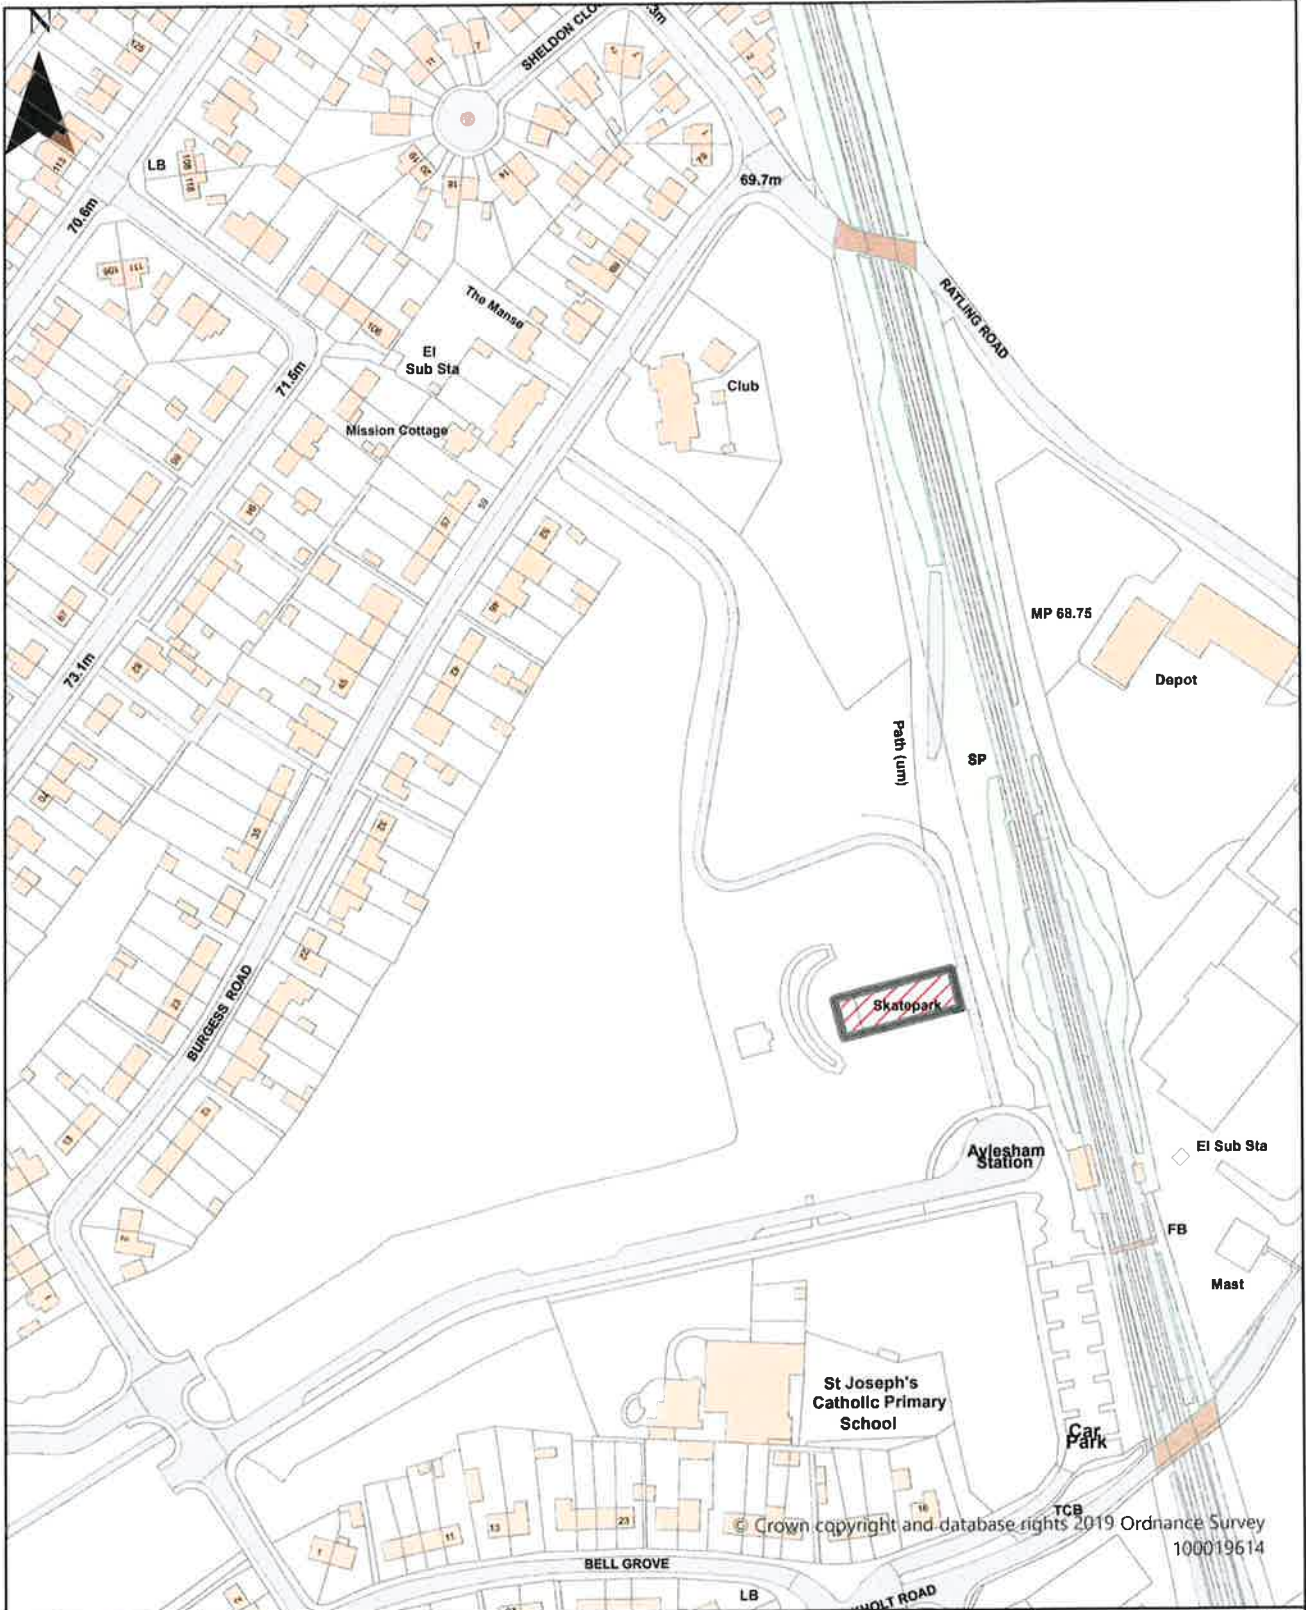

Dover District Council
Honeywood Close
White Cliffs Business Park
Whitfield
DOVER
CT16 3PJ

Dover District Council Public Spaces Protection Order 2022

Schedule 2 Map 6

Skatepark, Green Space Rear of Burgess Road and Bell Grove, Aylesham

Dog Restrictions 2022

Restriction

- Dog Exclusion
- Dogs On Leads
- Seasonal Dog Bans

Scale: 1:2,035