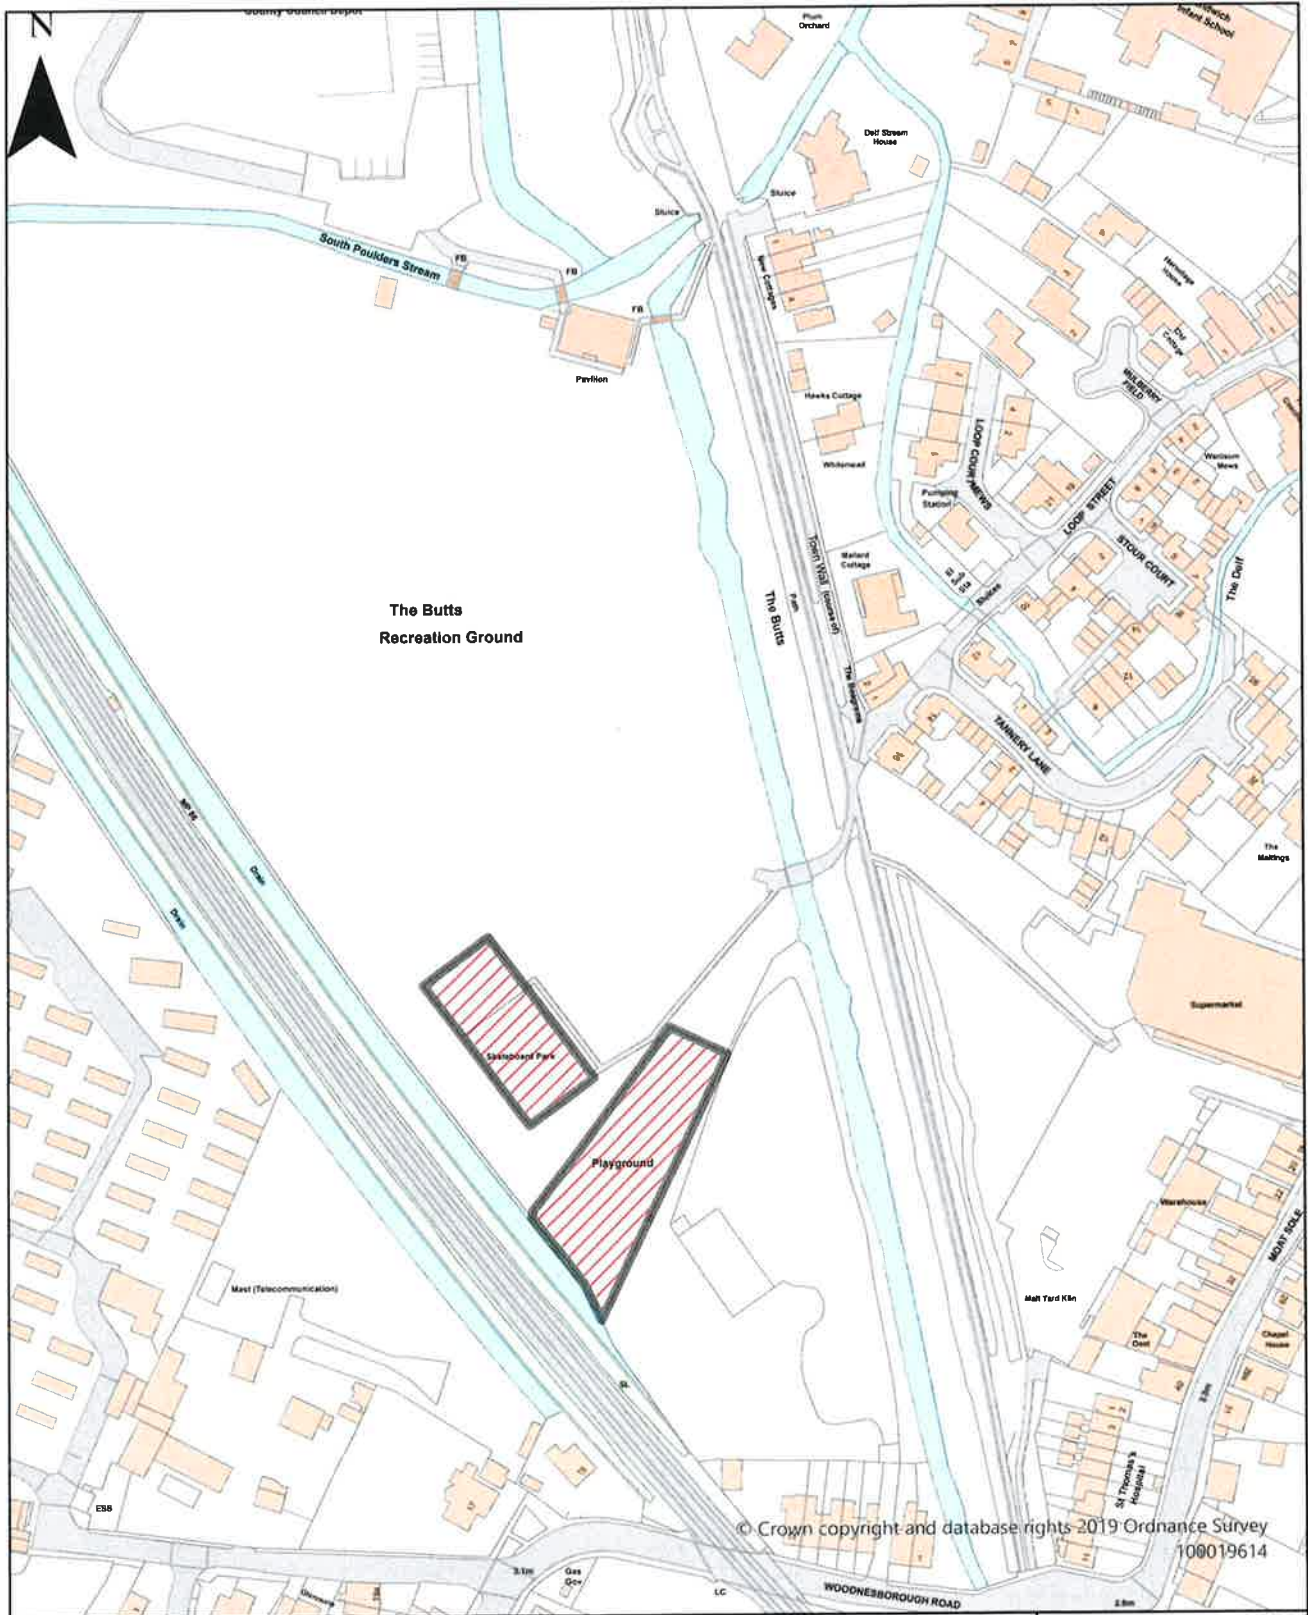

Dog Restrictions 2022

Restriction

- Dog Exclusion
- Dogs On Leads
- Seasonal Dog Bans

Scale: 1:900

© Crown copyright and database rights 2019 Ordnance Survey
100019614

 <p>DOVER DISTRICT COUNCIL</p>	<p>Dover District Council Honeywood Close White Cliffs Business Park Whitfield DOVER CT16 3PJ</p>	<p>Dover District Council Public Spaces Protection Order 2022</p> <p>Schedule 2 Map 41</p> <p>Enclosed Children's Play Area, The Bulwarks, Sandwich</p>	<p>Dog Restrictions 2022</p> <p>Restriction</p> <ul style="list-style-type: none">  Dog Exclusion  Dogs On Leads  Seasonal Dog Bans <p>Scale: 1:1,523</p>
--	---	---	--