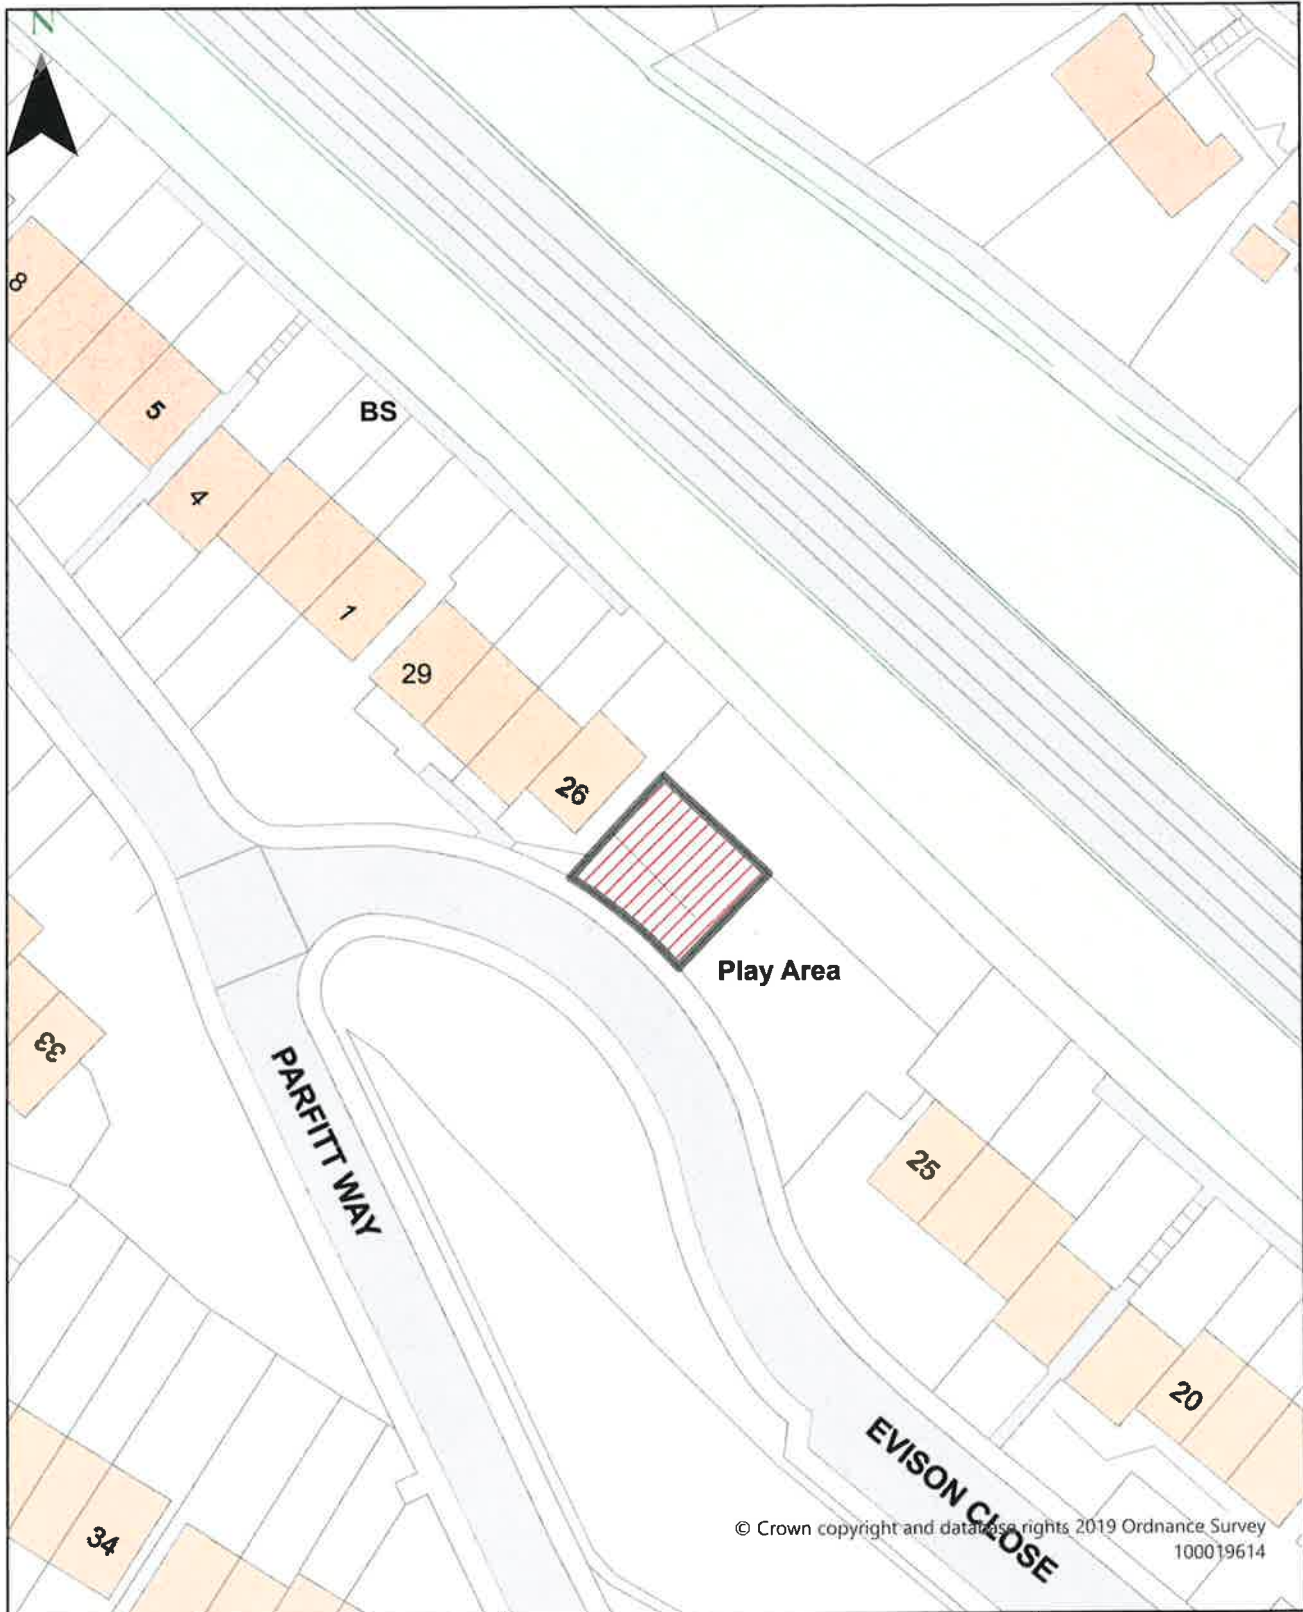

© Crown copyright and database rights 2019 Ordnance Survey 100019614

Dover District Council
Honeywood Close
White Cliffs Business Park
Whitfield
DOVER
CT16 3PJ

Dover District Council Public Spaces
Protection Order 2022

Schedule 2 Map 20

Enclosed Children's Play Area, Evison Close,
Dover

Dog Restrictions 2022

Restriction

- Dog Exclusion
- Dogs On Leads
- Seasonal Dog Bans

Scale: 1:539