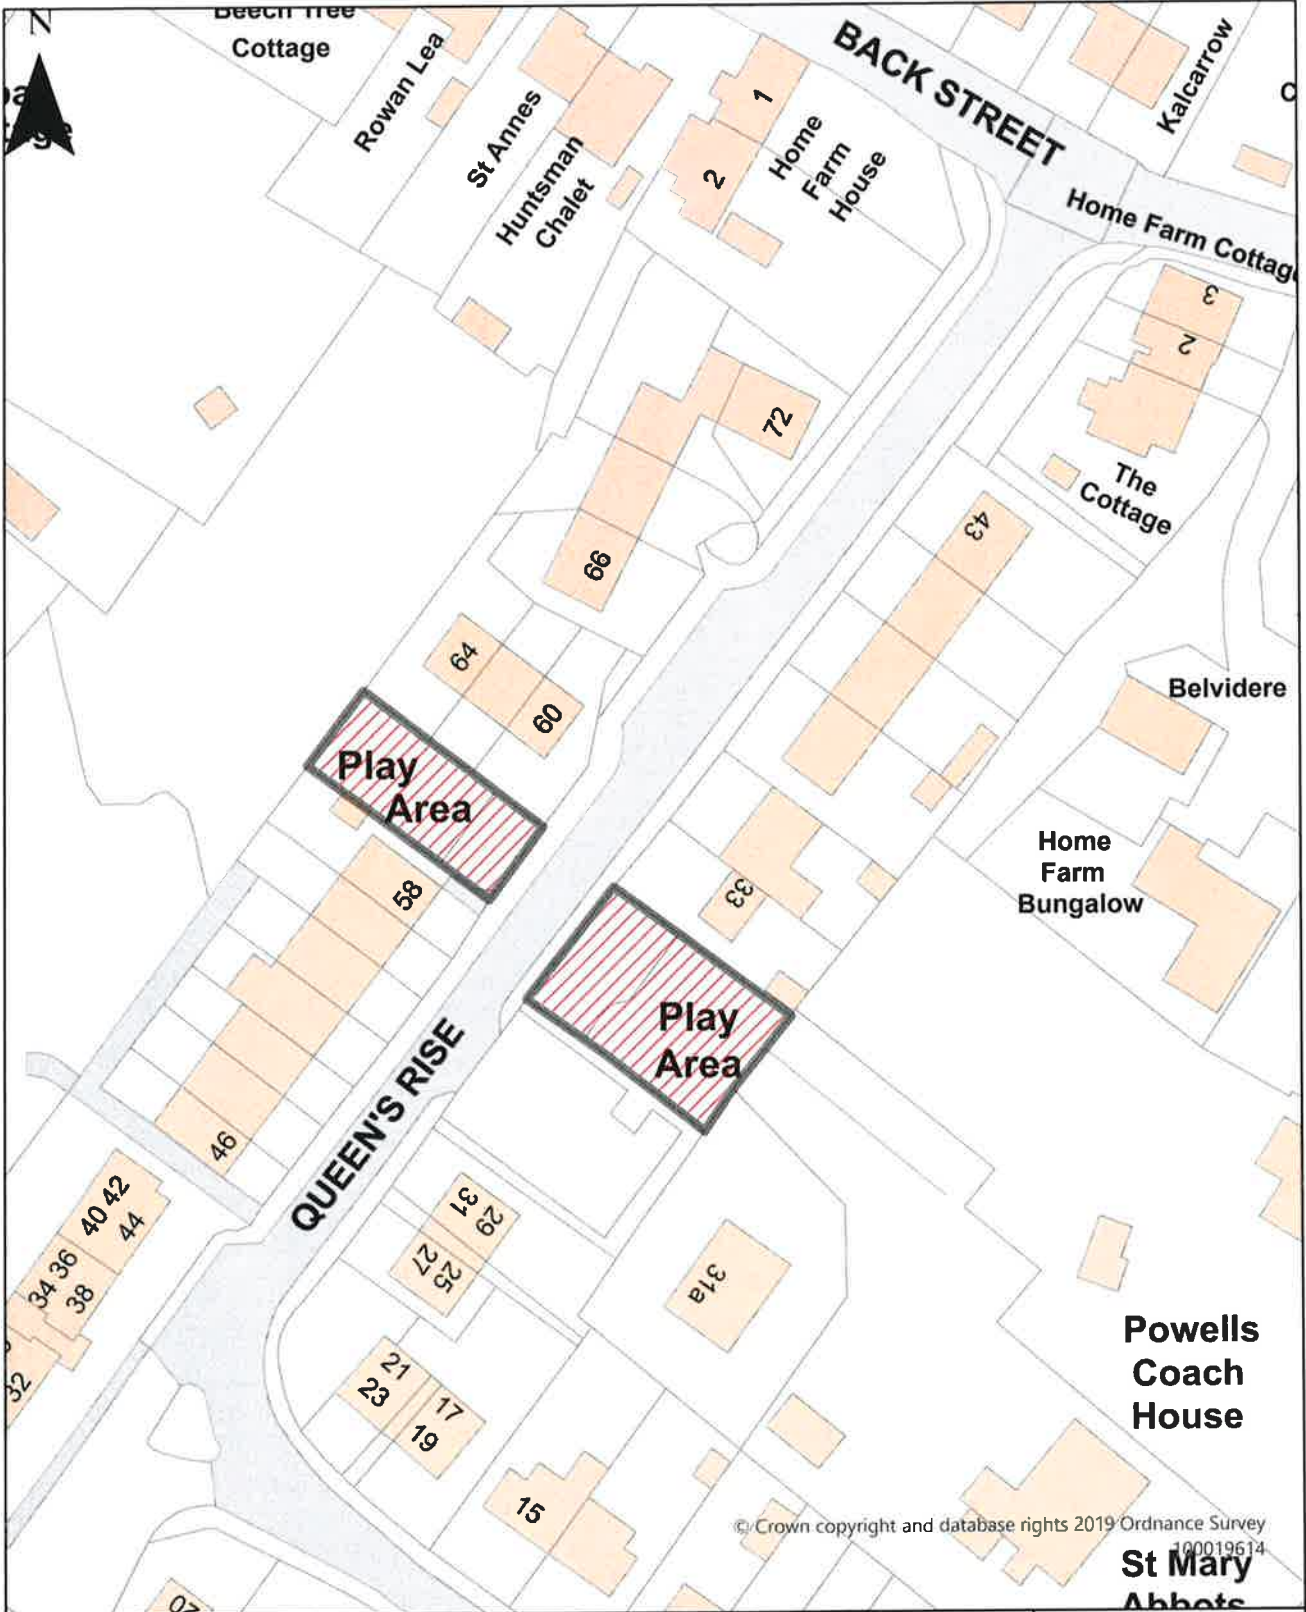

Dover District Council
Honeywood Close
White Cliffs Business Park
Whitfield
DOVER
CT16 3PJ

Dover District Council Public Spaces
Protection Order 2022
Schedule 2 Map 36
Enclosed Children's Play Areas, Queen's Rise,
Ringwould

Dog Restrictions 2022
Restriction
Dog Exclusion
Dogs On Leads
Seasonal Dog Bans
Scale: 1:736