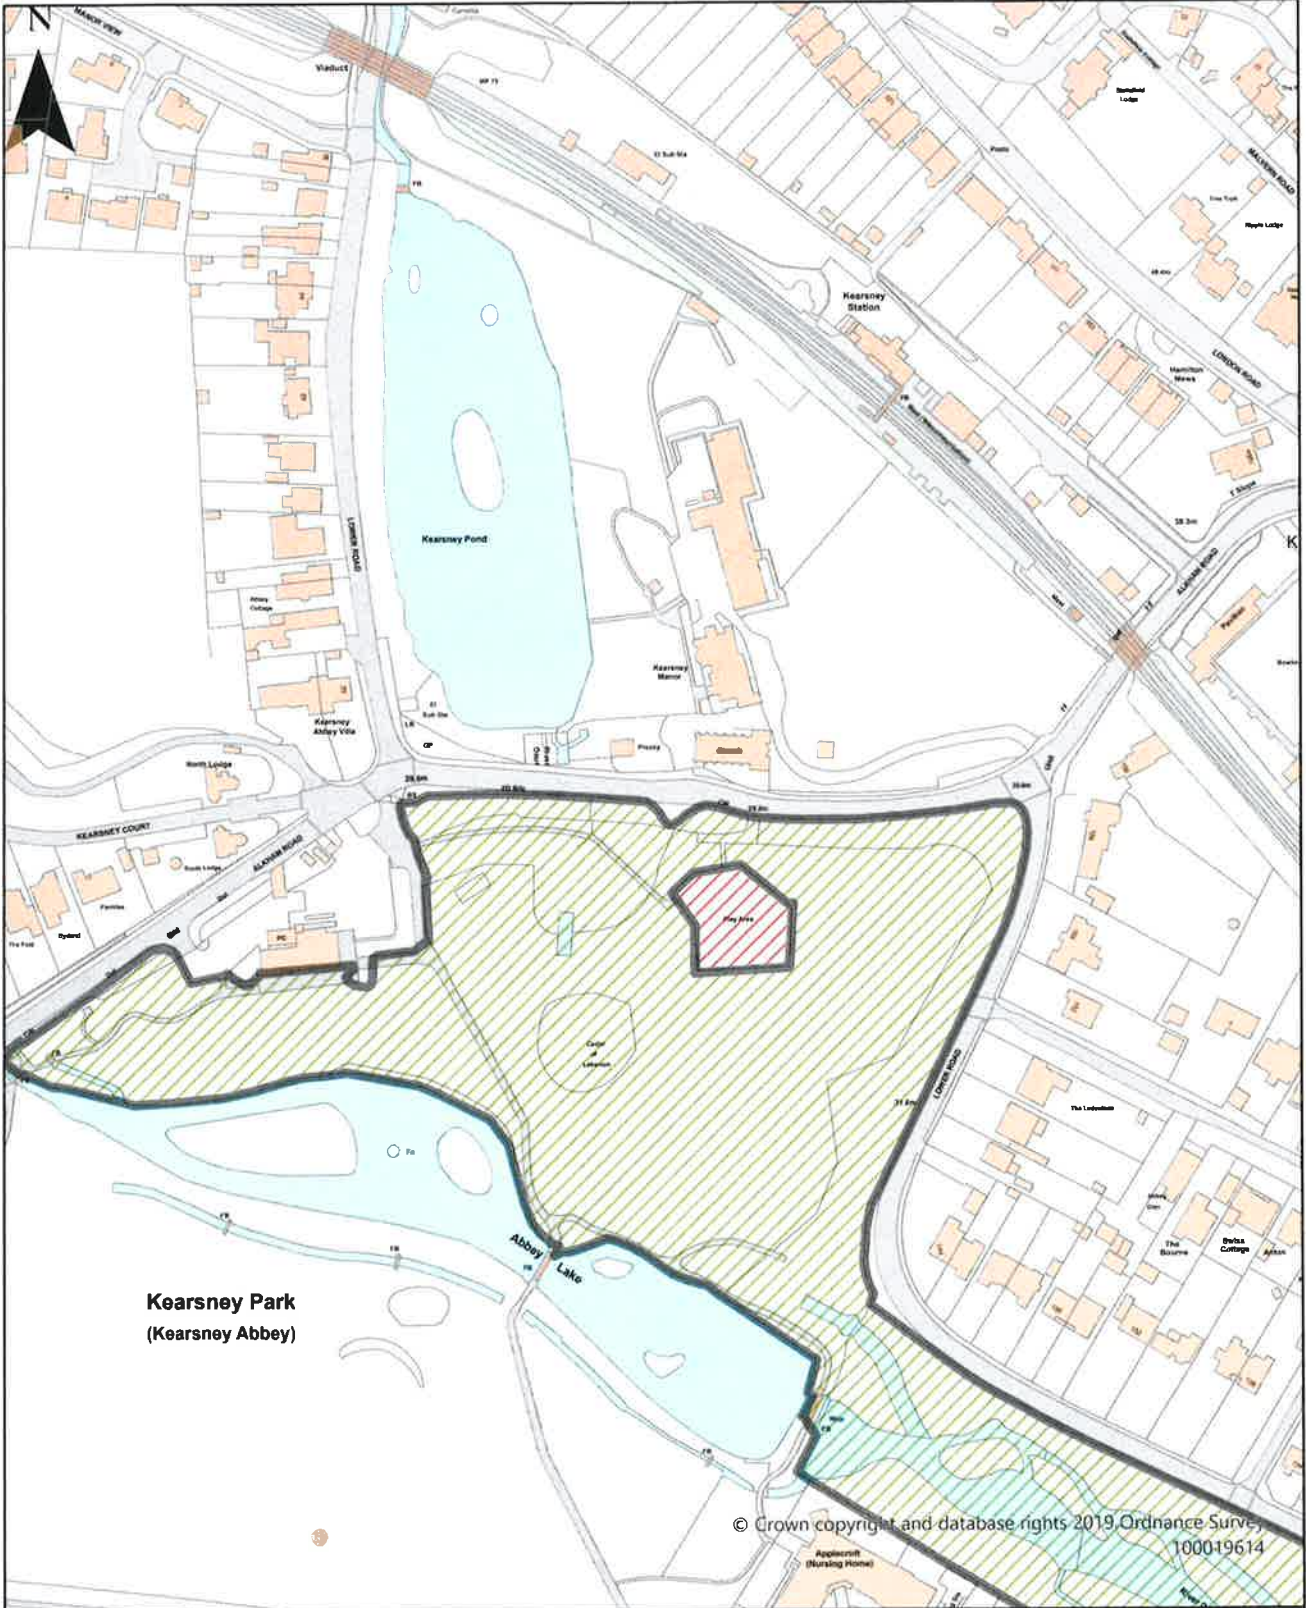

**Kearsney Park
(Kearsney Abbey)**

© Crown copyright and database rights 2019 Ordnance Survey
100019614

Dover District Council
Honeywood Close
White Cliffs Business Park
Whitfield
DOVER
CT16 3PJ

Dover District Council Public Spaces Protection
Order 2022
Schedule 2 Map 38
Enclosed Children's Play Area, Kearsney Abbey

Dog Restrictions 2022
Restriction
Dog Exclusion
Dogs On Leads
Seasonal Dog Bans
Scale: 1:2,199