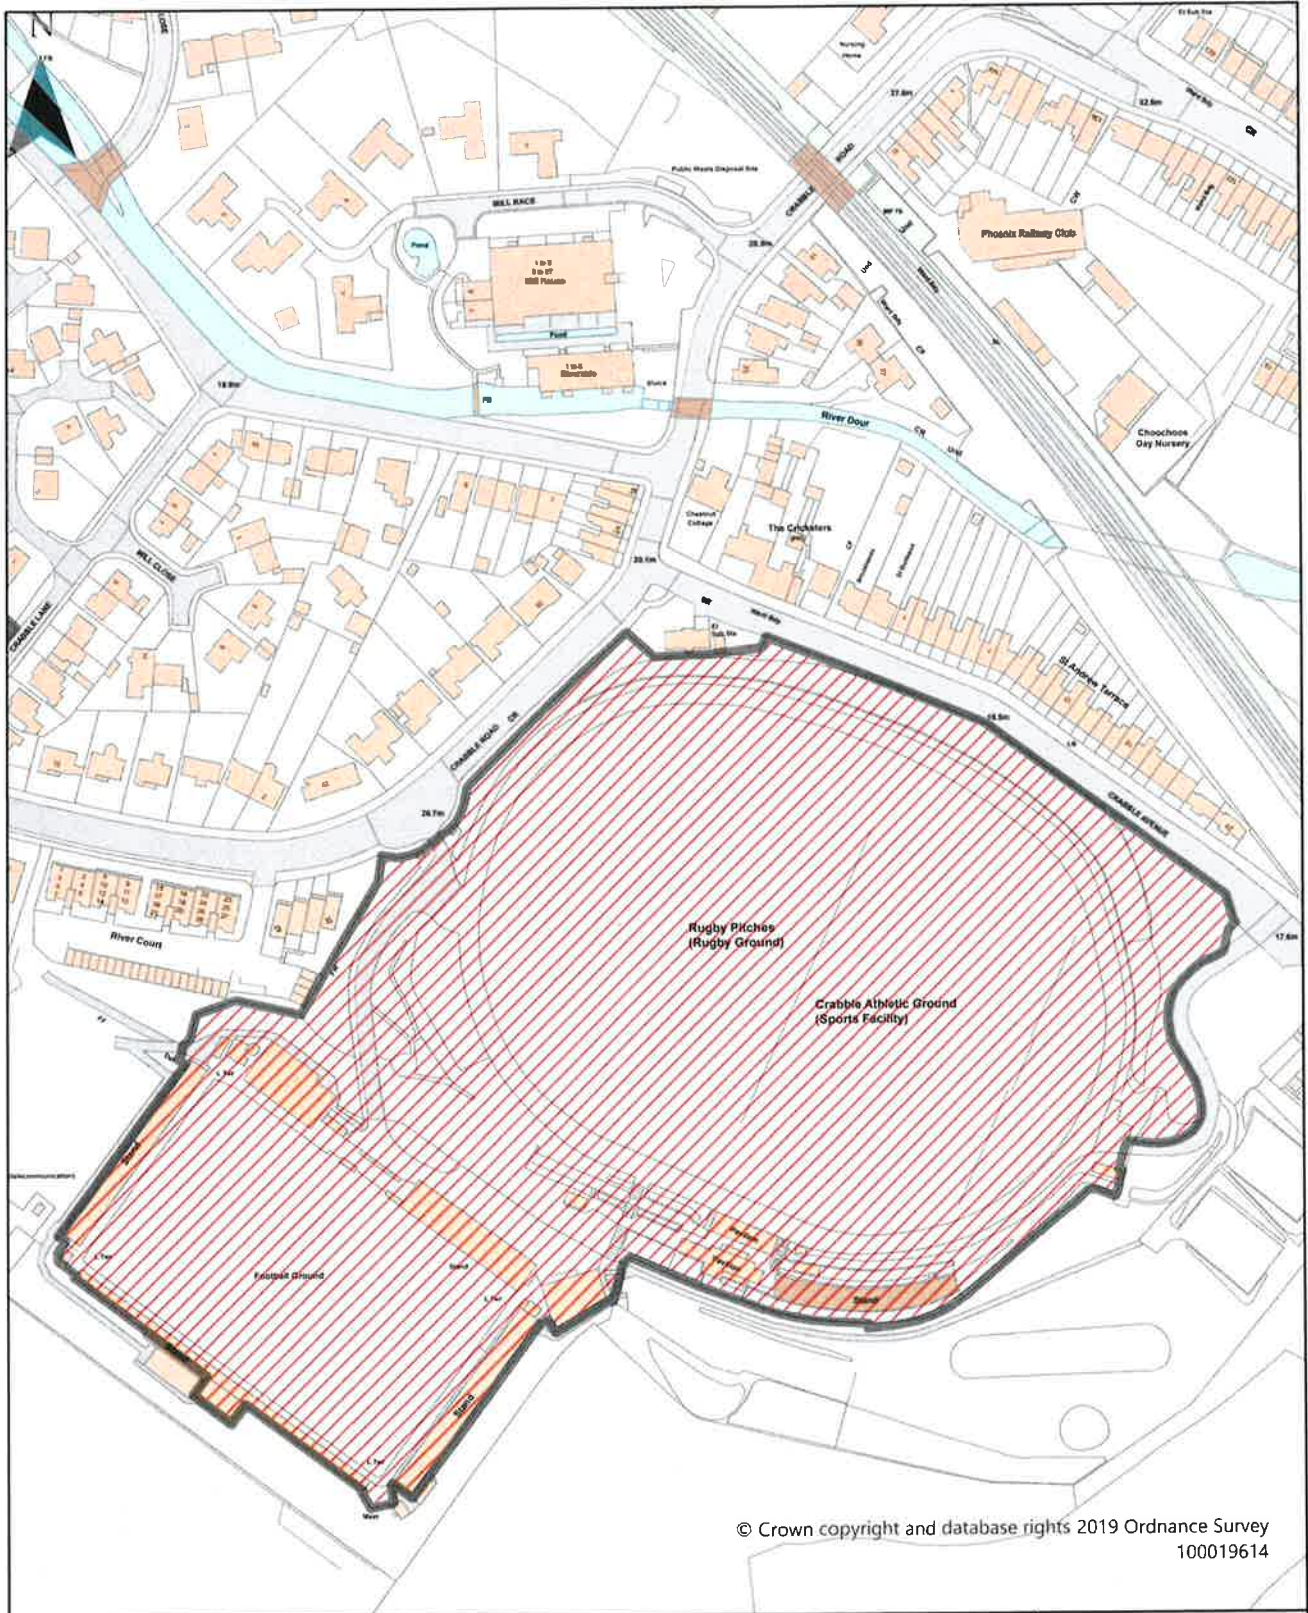

Dover District Council
Honeywood Close
White Cliffs Business Park
Whitfield
DOVER
CT16 3PJ

Dover District Council Public Spaces
Protection Order 2022
Schedule 2 Map 37
Crabble Athletic, Football and Rugby Grounds,
River

Dog Restrictions 2022
Restriction

Dog Exclusion
Dogs On Leads
Seasonal Dog Bans
Scale: 1:2,175