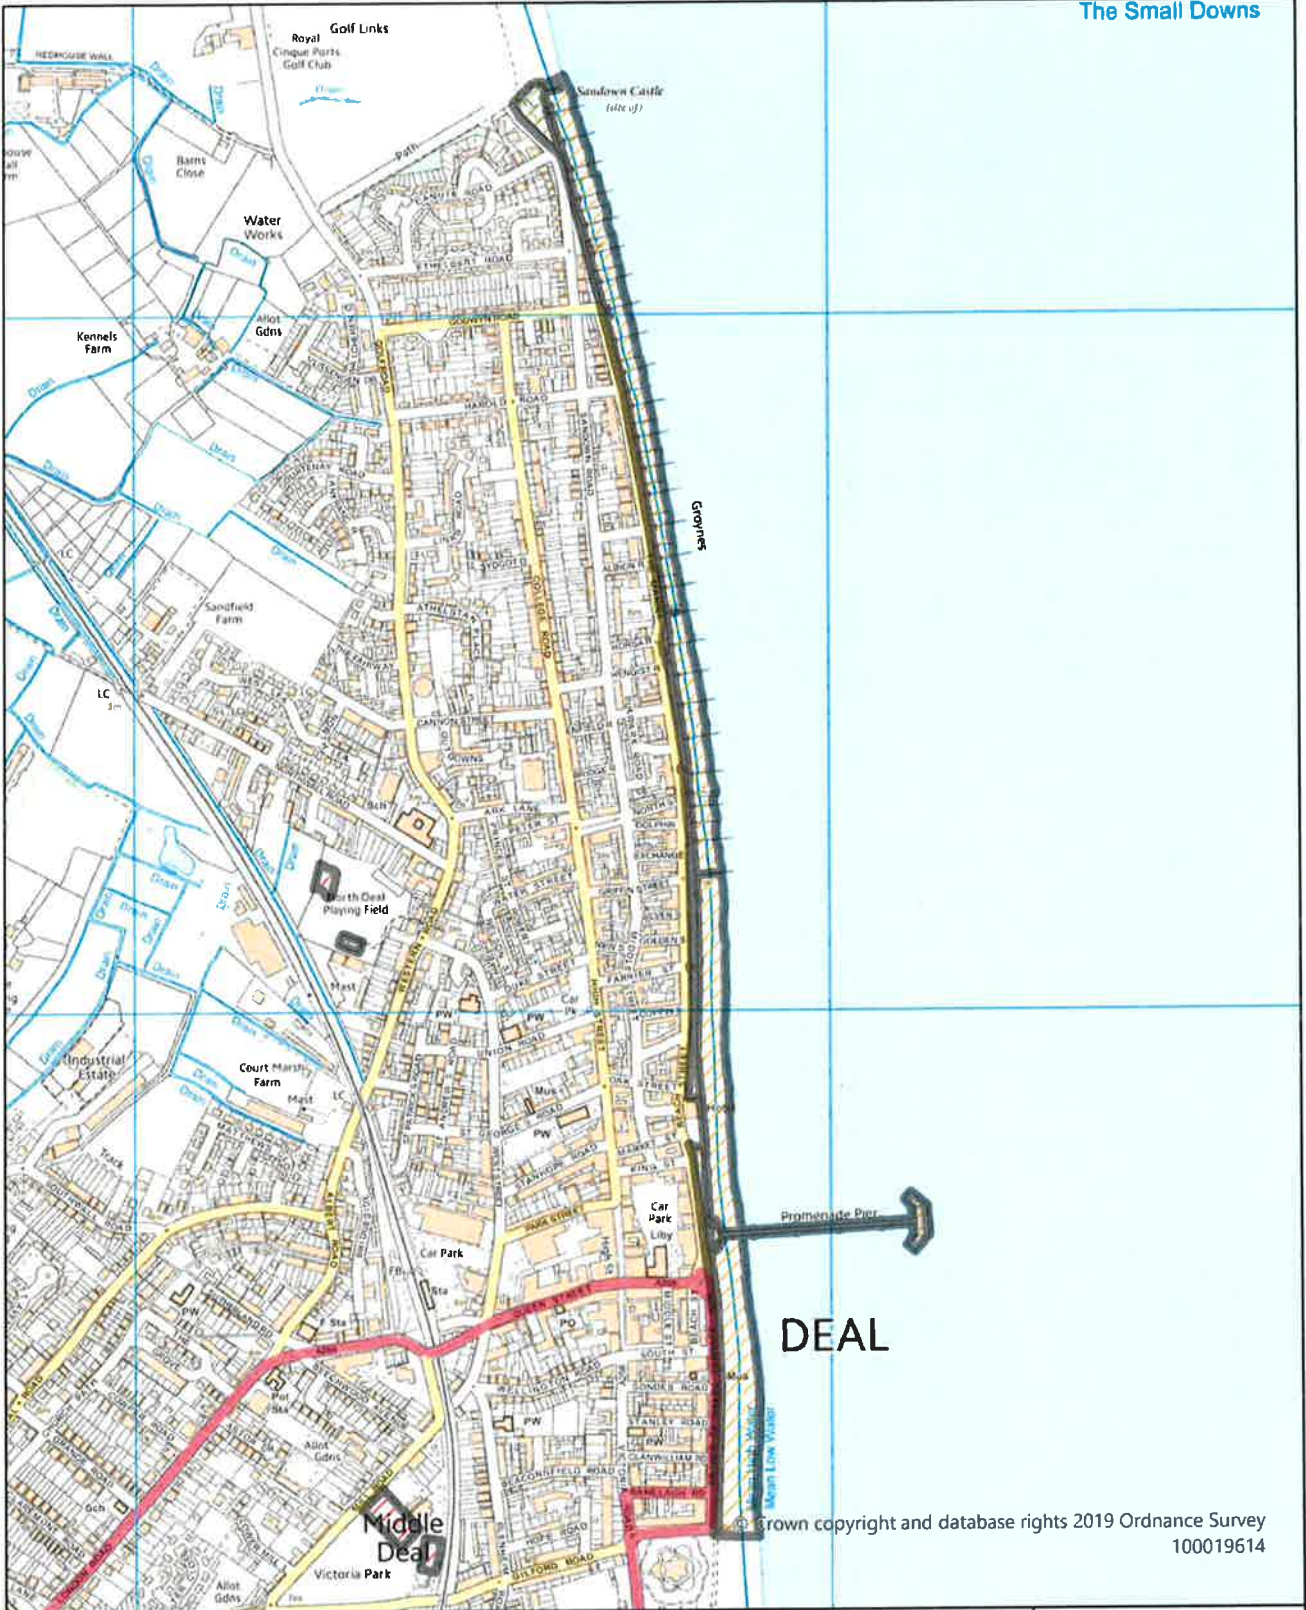

© Crown copyright and database rights 2019 Ordnance Survey 100019614

Dover District Council
Honeywood Close
White Cliffs Business Park
Whitfield
DOVER
CT16 3PJ

Dover District Council Public Spaces Protection
Order 2022
Schedule 2 Map 8
Beach from Sandown Castle to Deal Castle
(1st of May to the 30th of September between
the hours of 9am and 6pm)

Dog Restrictions 2022
Restriction
Dog Exclusion
Dogs On Leads
Seasonal Dog Bans
Scale: 1:9,761