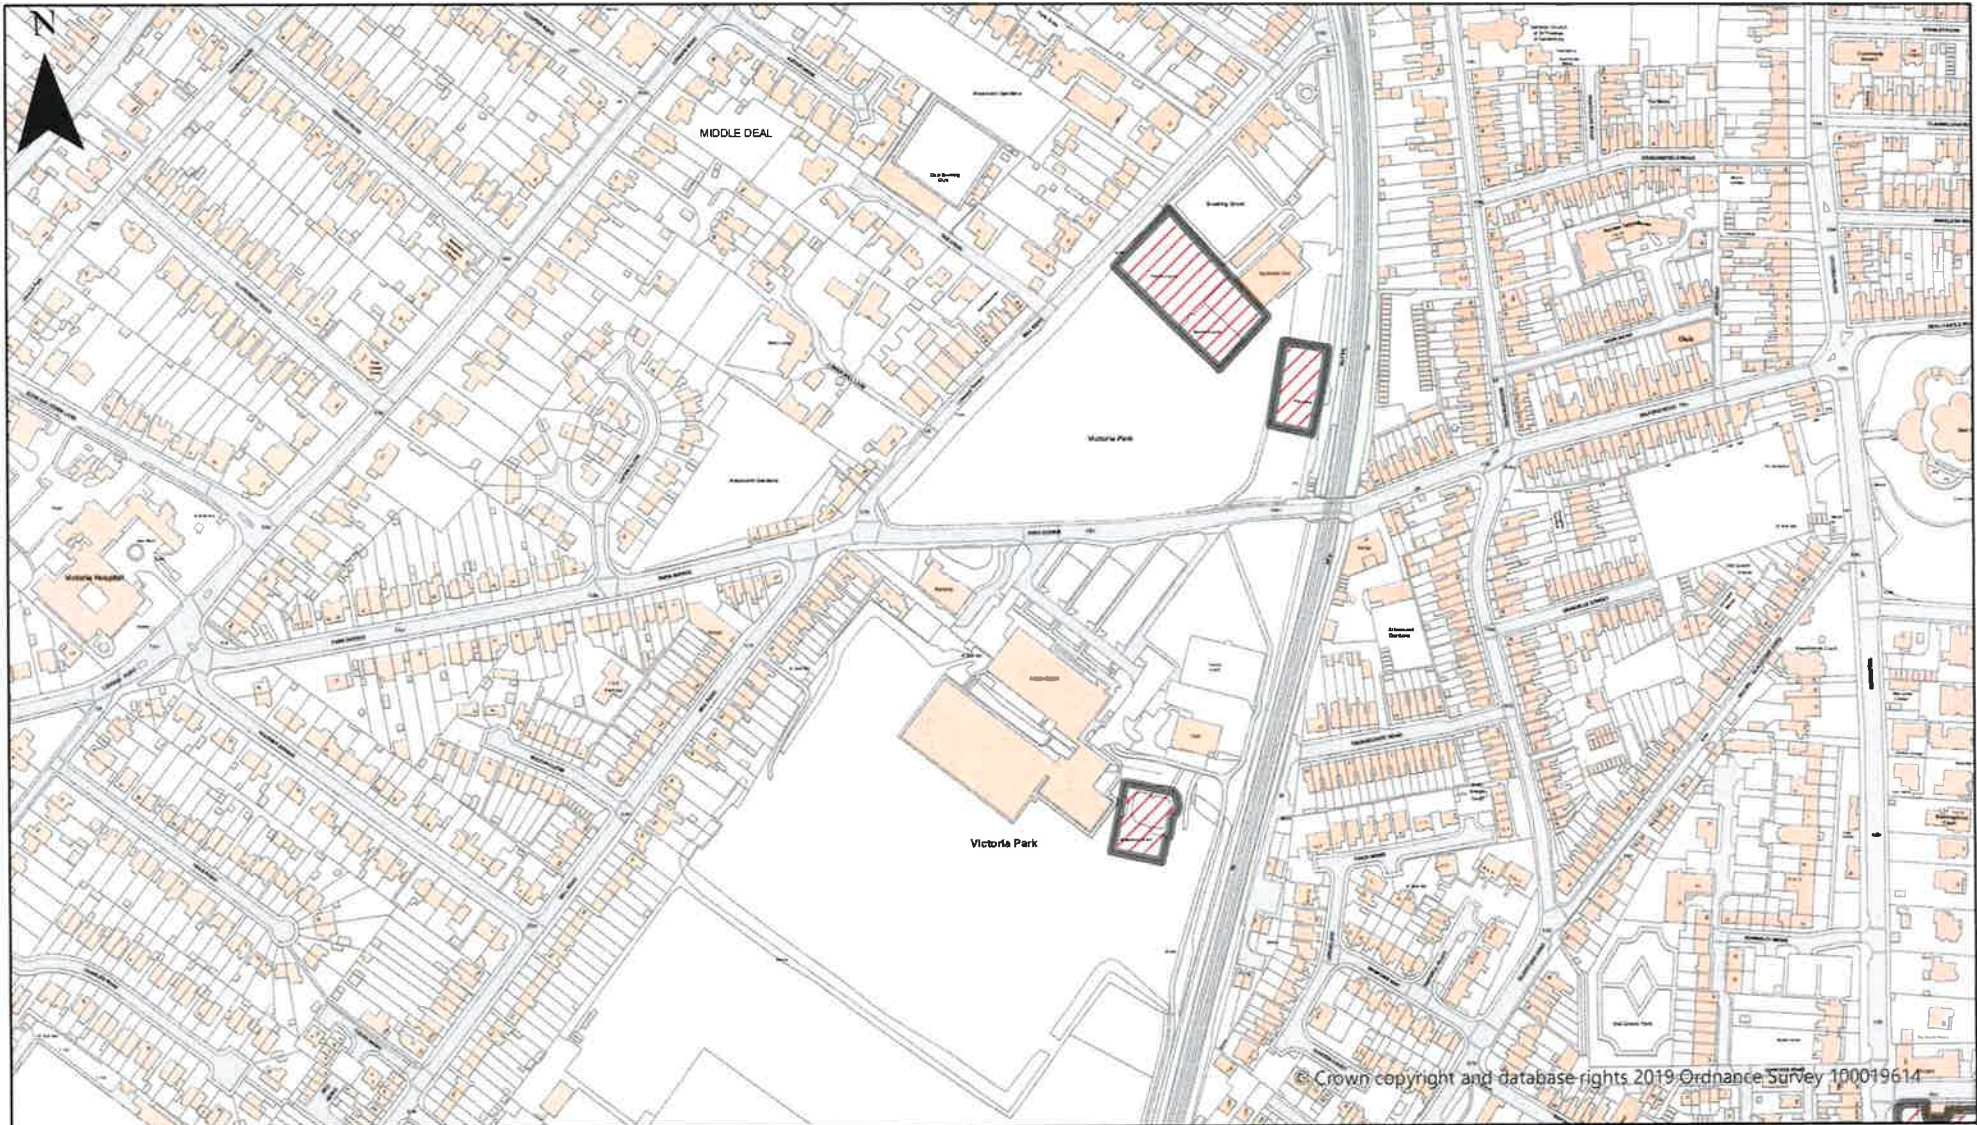

Dover District Council
Honeywood Close
White Cliffs Business Park
Whitfield
DOVER
CT16 3PJ

Dover District Council Public Spaces Protection Order 2022
Schedule 2 Map 12
Enclosed Children's Play Area, MUGA, Skatepark and Tennis Courts, Victoria Park, Deal

Dog Restrictions 2022 — Line
Restriction
Dog Exclusion
Dogs On Leads
Seasonal Dog Bans
Scale: 1:3,586