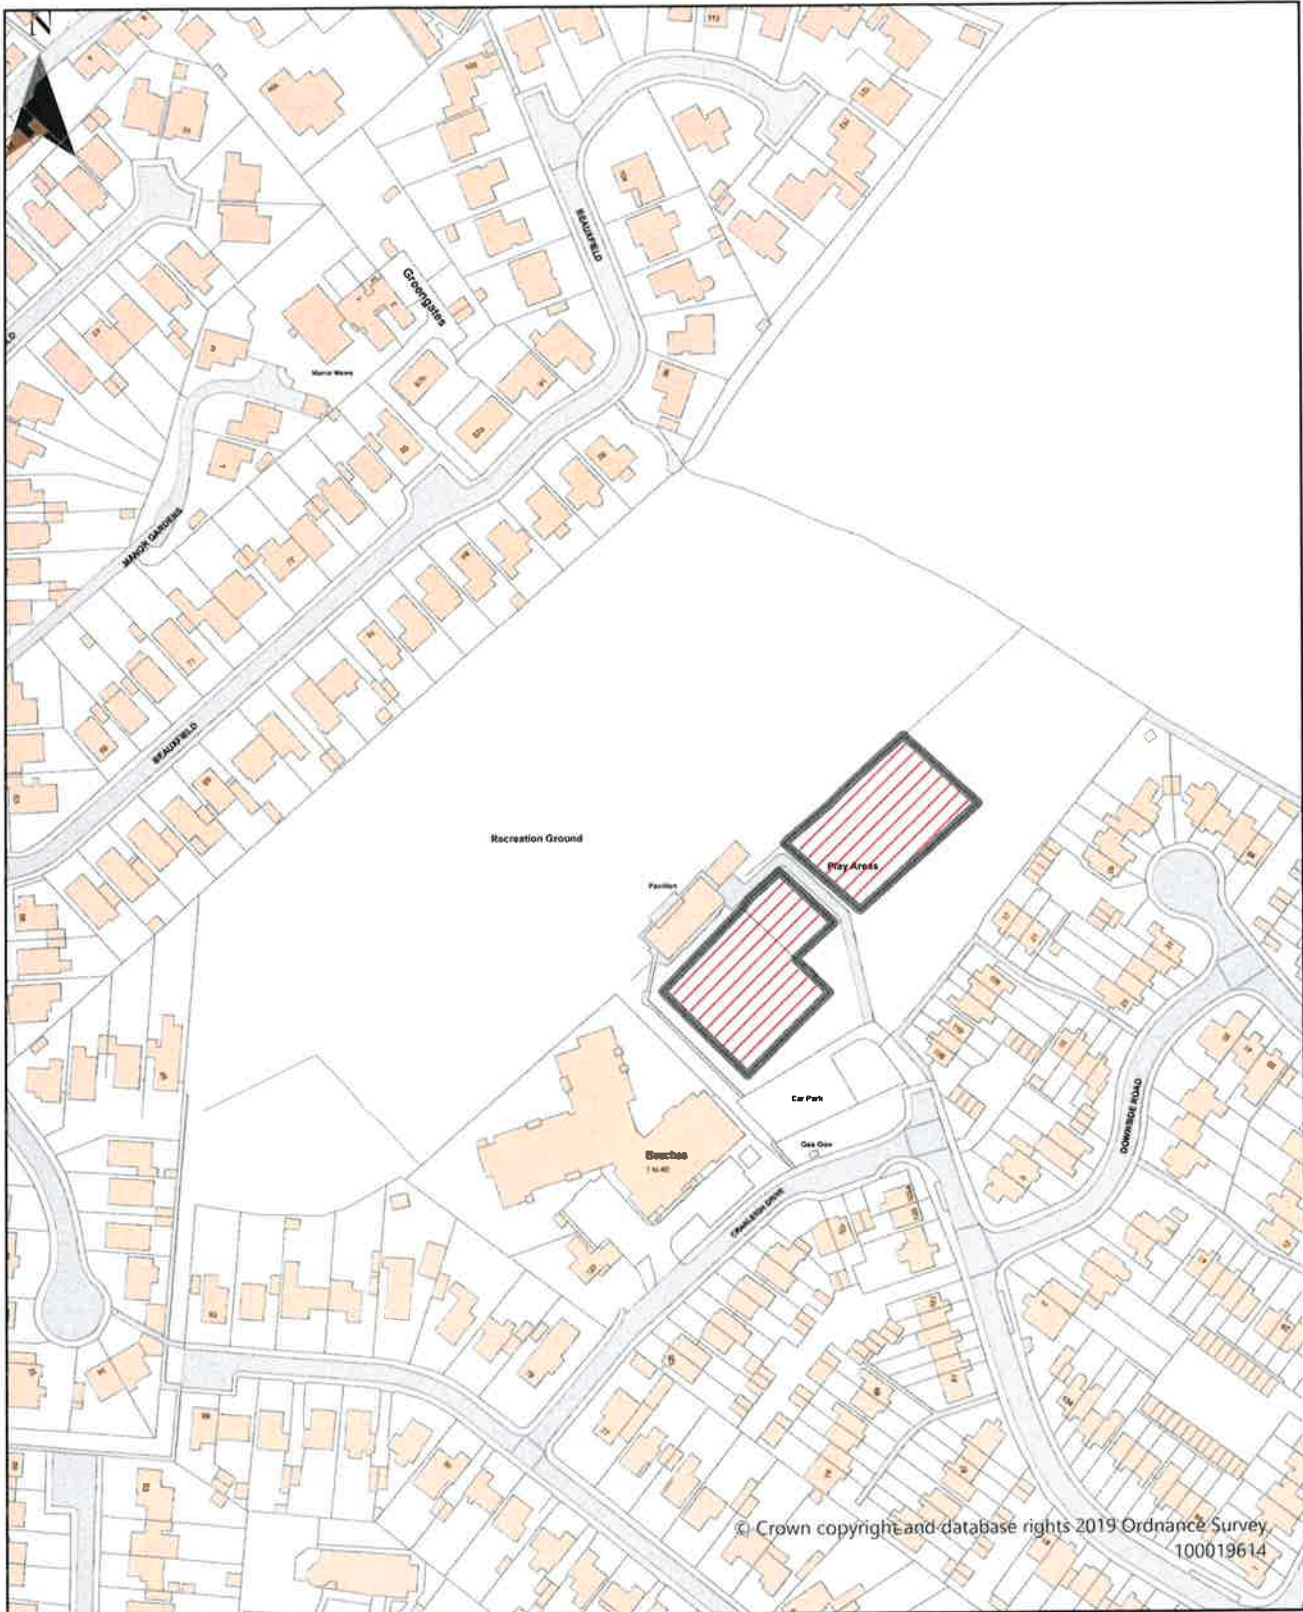

Dover District Council
Honeywood Close
White Cliffs Business Park
Whitfield
DOVER
CT16 3PJ

Dover District Council Public Spaces Protection
Order 2022
Schedule 2 Map 57
Enclosed children's play area & MUGA,
Whitfield Recreation Ground, off Cranleigh
Drive, Whitfield

Dog Restrictions 2022
Restriction
Dog Exclusion
Dogs On Leads
Seasonal Dog Bans
Scale: 1:1,954