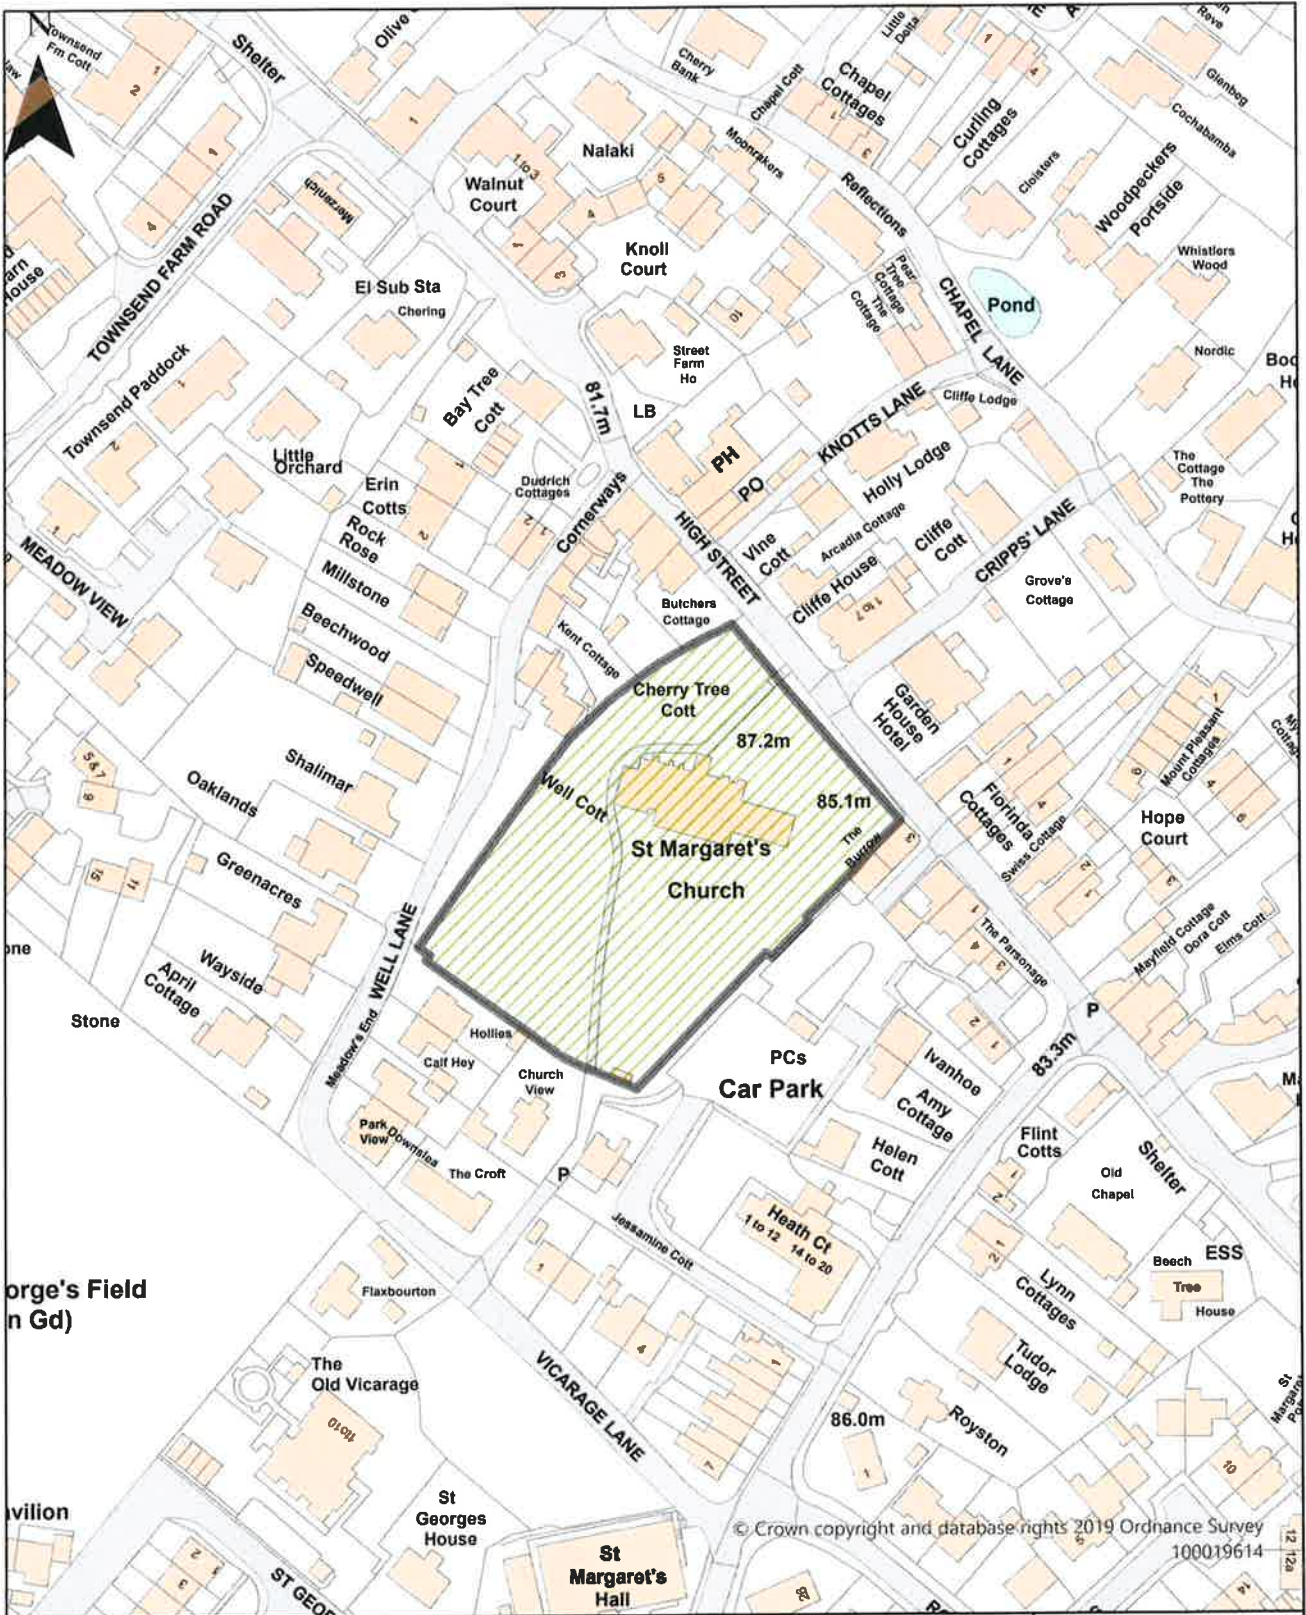

Dover District Council
Honeywood Close
White Cliffs Business Park
Whitfield
DOVER
CT16 3PJ

Dover District Council Public Spaces
Protection Order 2022
Schedule 1 Map 27
St Margaret's Churchyard, High Street,
St Margaret's

Dog Restrictions 2022
Restriction
Dog Exclusion
Dogs On Leads
Seasonal Dog Bans
Scale: 1:1,520