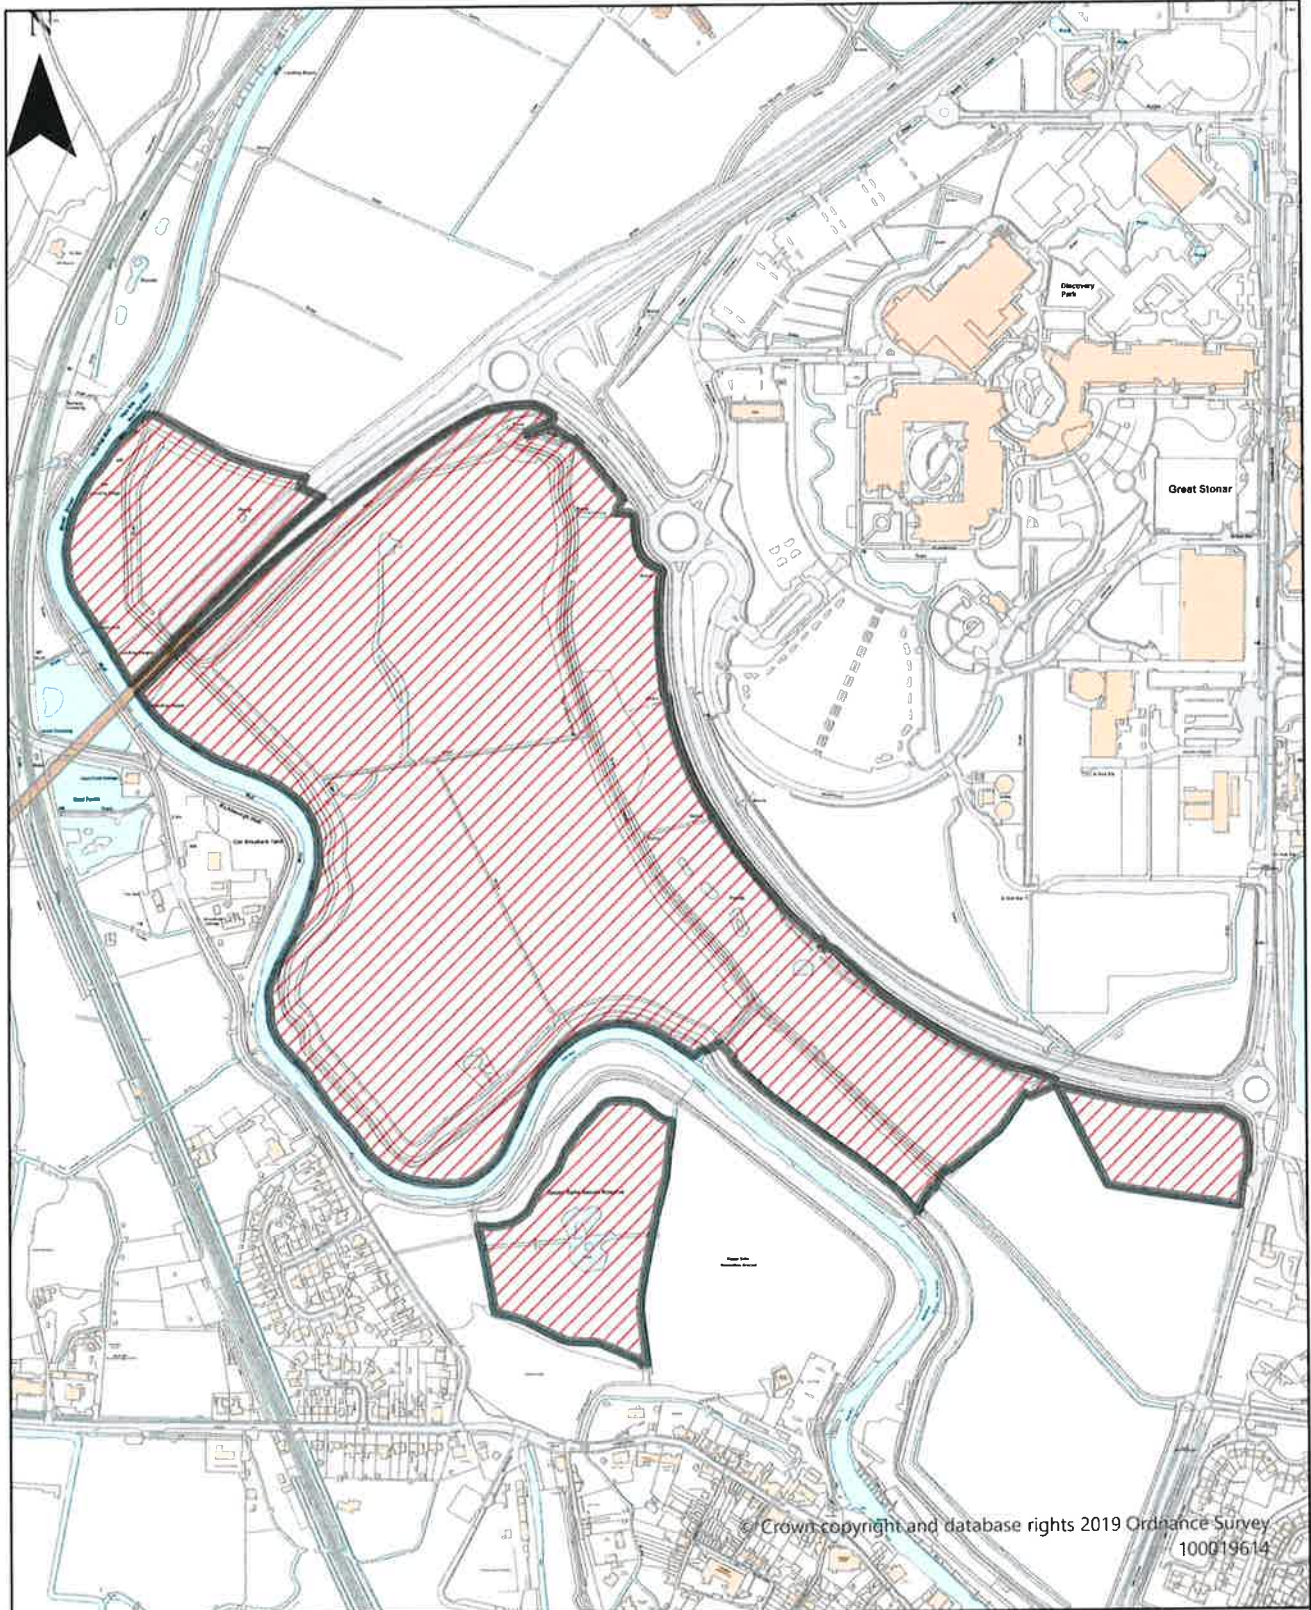

Dover District Council
Honeywood Close
White Cliffs Business Park
Whitfield
DOVER
CT16 3PJ

Dover District Council Public Spaces
Protection Order 2022
Schedule 2 Map 43
Monks Wall Nature Reserve, Sandwich

Dog Restrictions 2022
Restriction
Dog Exclusion
Dogs On Leads
Seasonal Dog Bans
Scale: 1:6,773