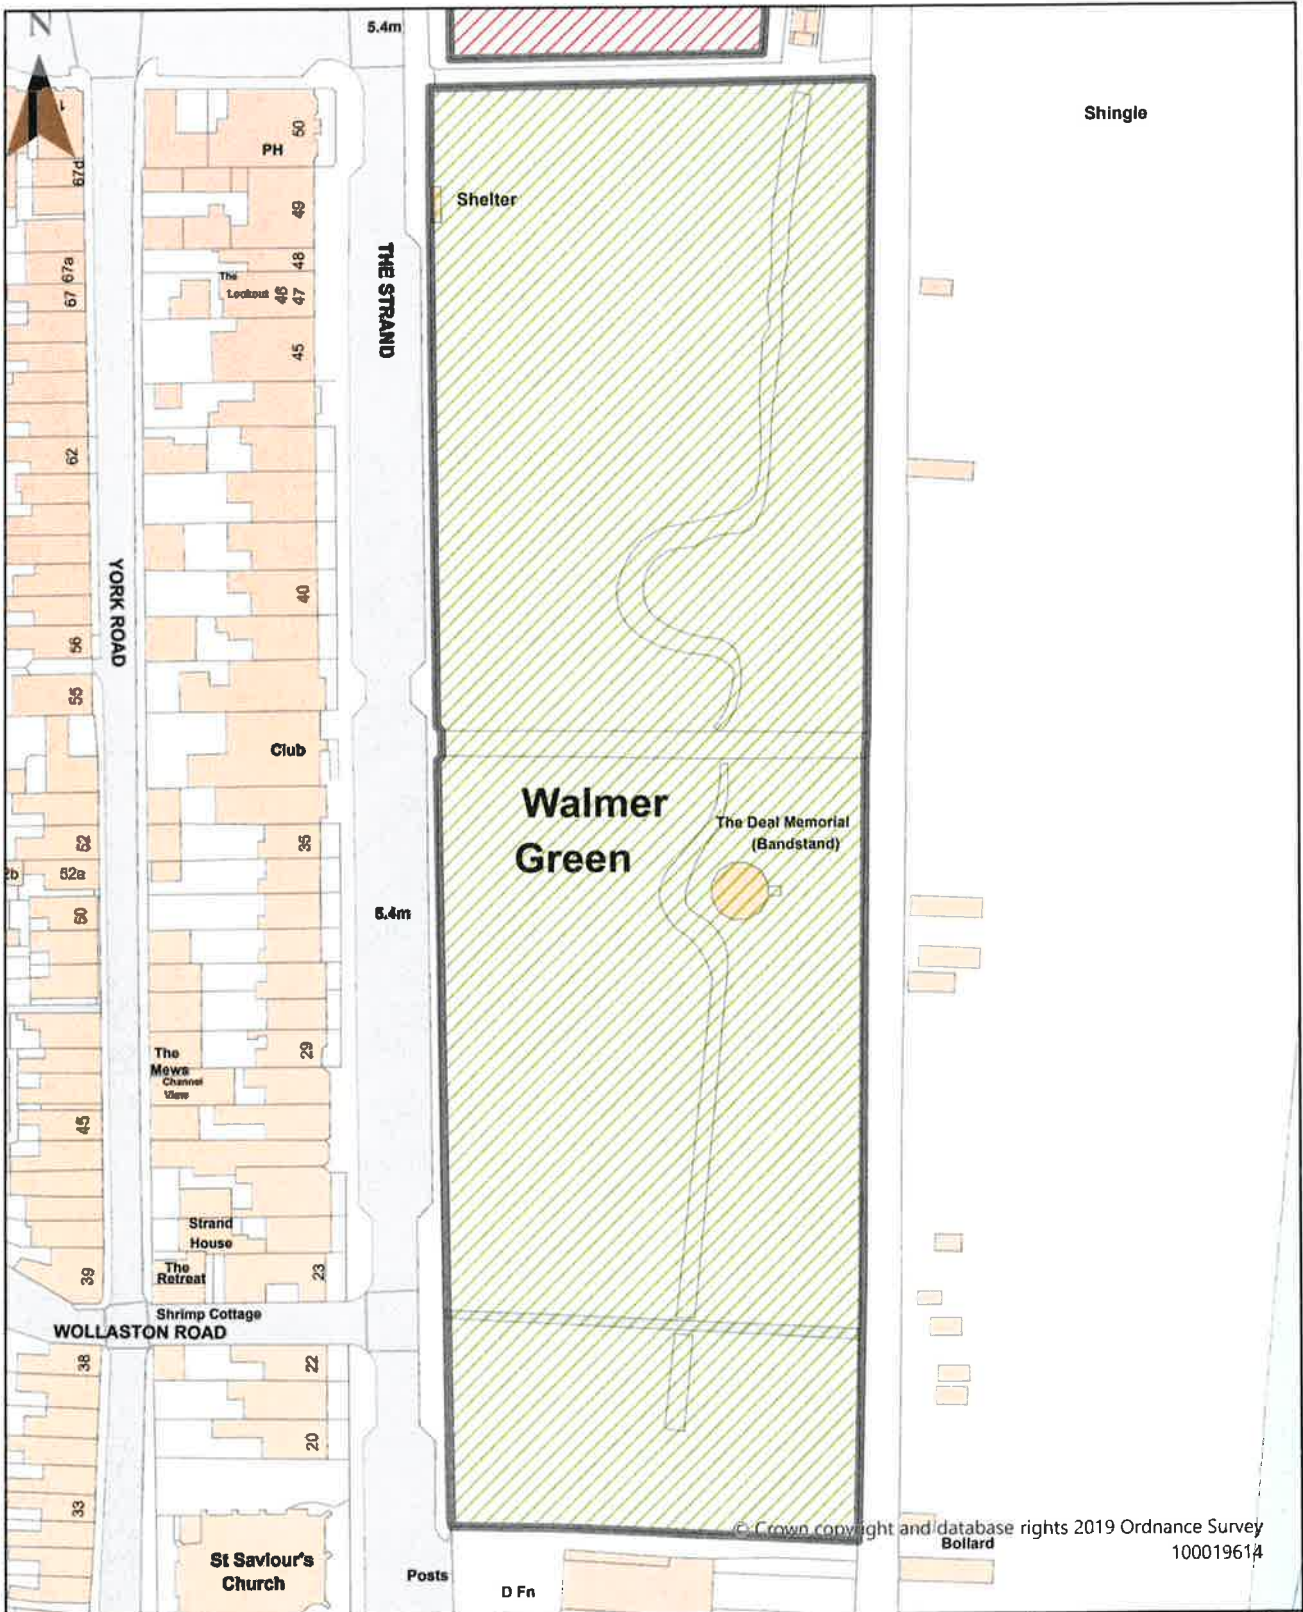

Dover District Council
Honeywood Close
White Cliffs Business Park
Whitfield
DOVER
CT16 3PJ

Dover District Council Public Spaces
Protection Order 2022
Schedule 1 Map 29
Walmer Green, The Strand, Walmer
(1st of May to 30th September between the
hours of 9am and 6pm)

Dog Restrictions 2022
Restriction
Dog Exclusion
Dogs On Leads
Seasonal Dog Bans
Scale: 1:958