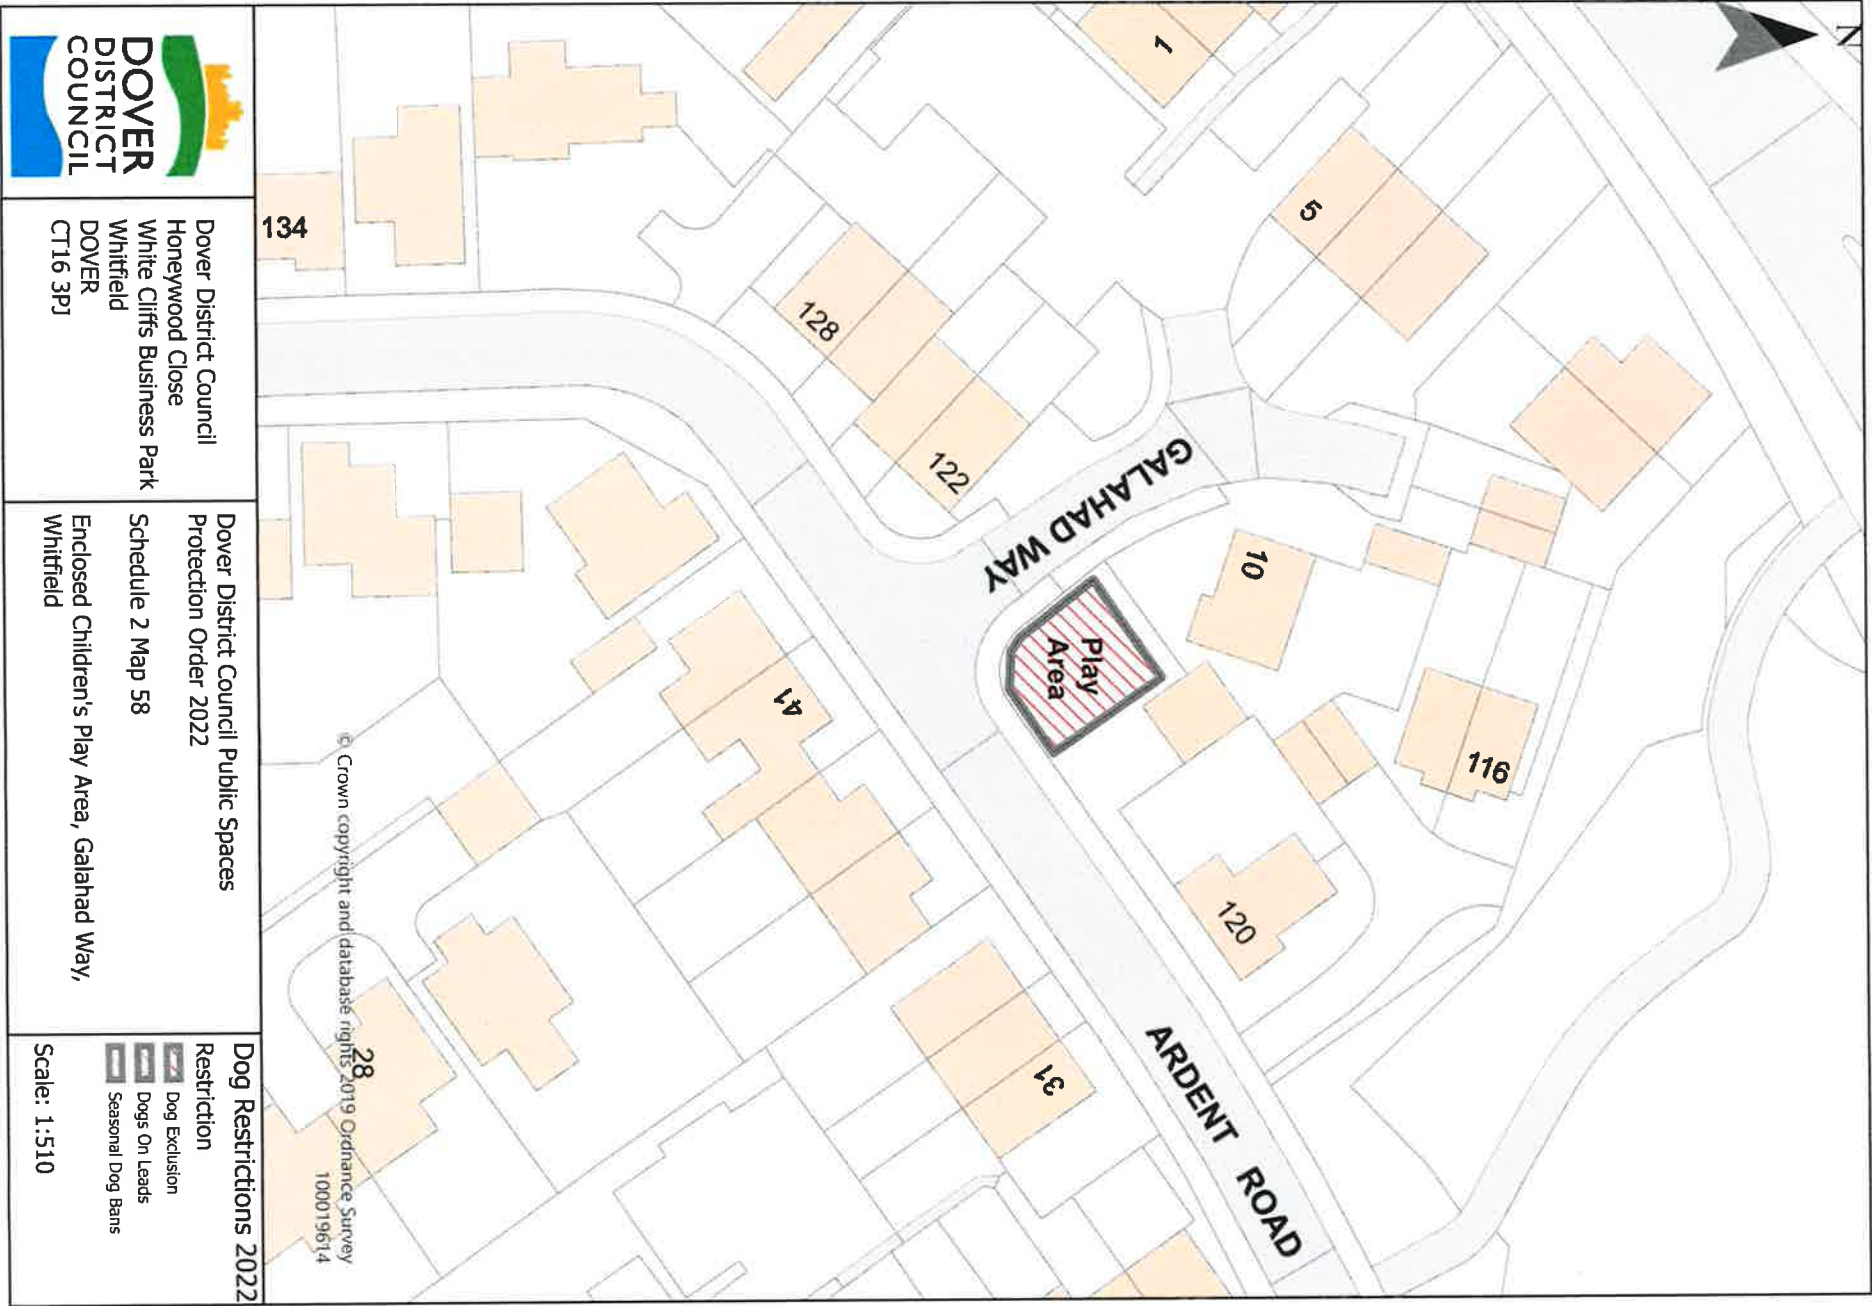

© Crown copyright and database rights 2019 Ordnance Survey
100019614

	Dover District Council Honeywood Close White Cliffs Business Park Whitfield DOVER CT16 3PJ	Dover District Council Public Spaces Protection Order 2022 Schedule 2 Map 58 Enclosed Children's Play Area, Galahad Way, Whitfield	Dog Restrictions 2022 Restriction - Dog Exclusion - Dogs On Leads - Seasonal Dog Bans Scale: 1:510