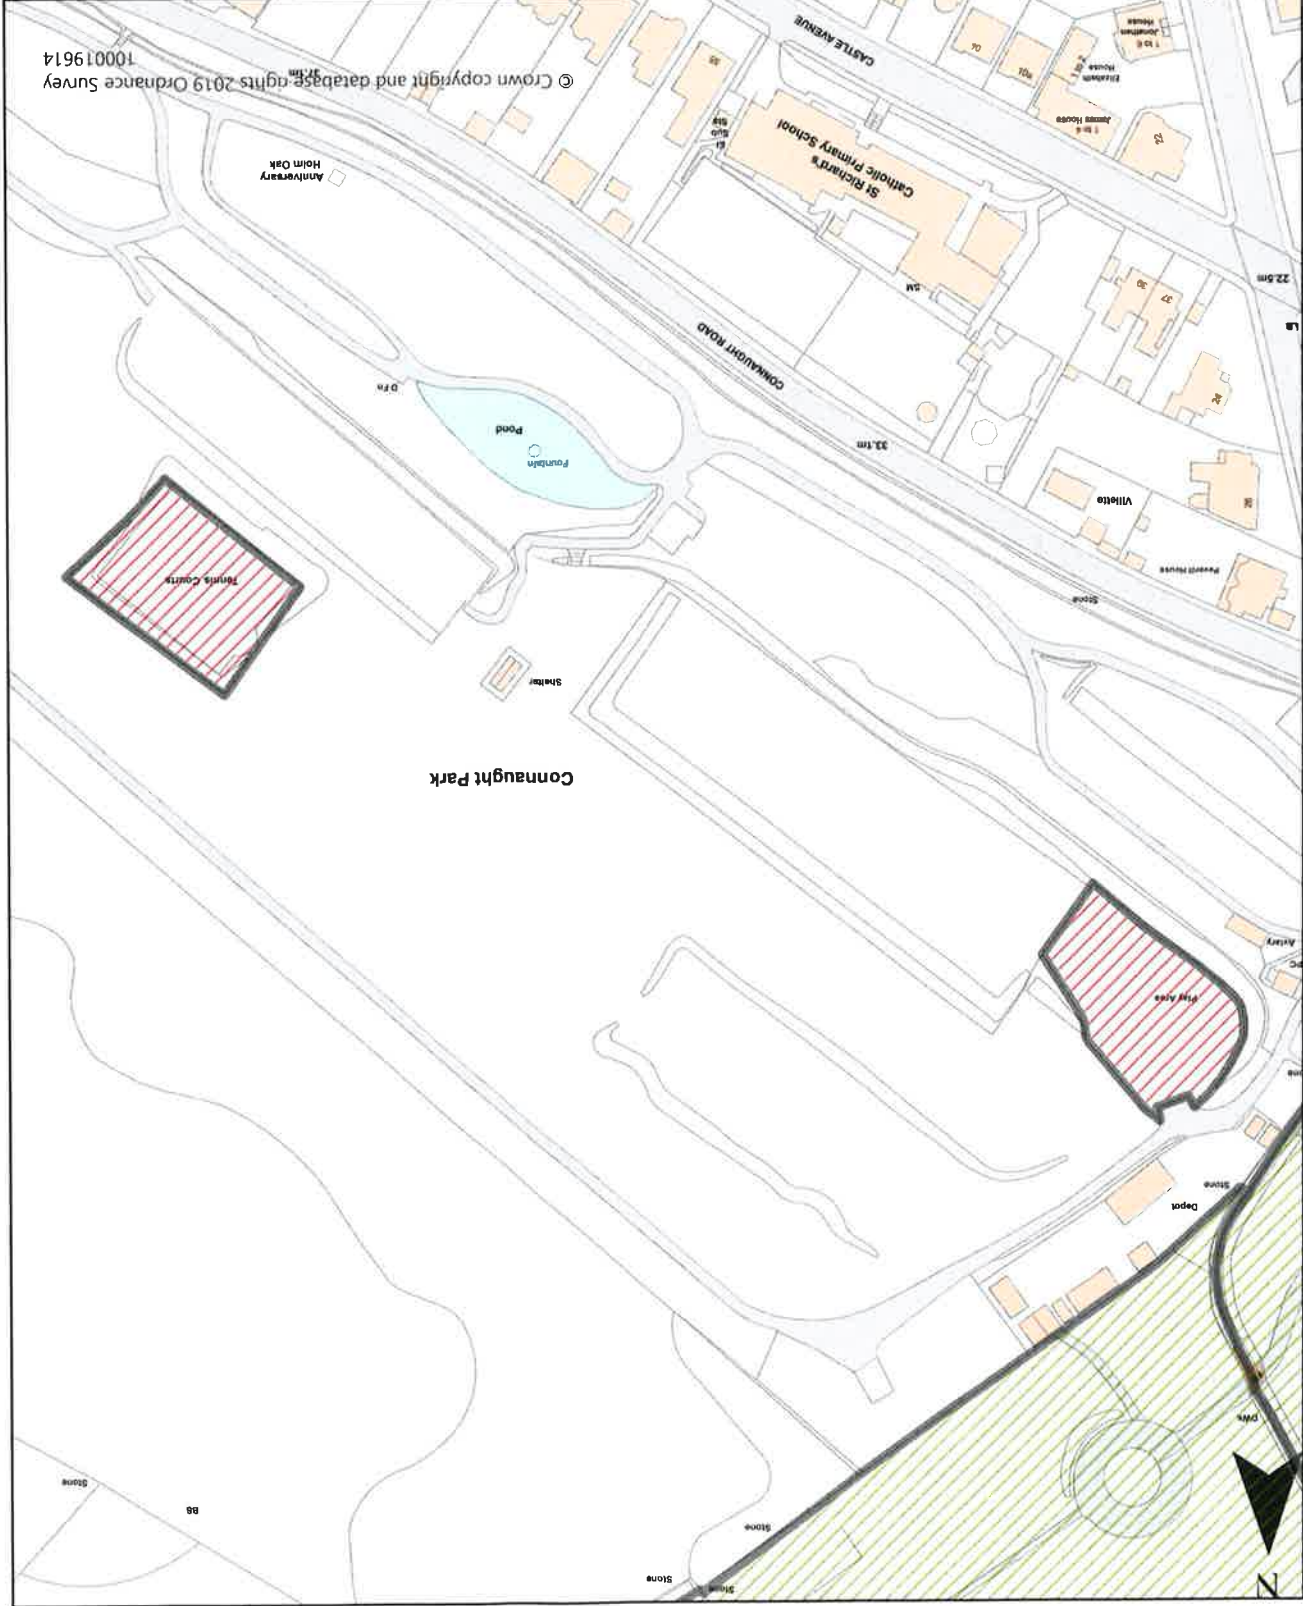

Dover District Council
Honeywood Close
White Cliffs Business Park
Whitfield
DOVER
CT16 3PJ

Dover District Council Public Spaces
Protection Order 2022
Schedule 2 Map 18
Enclosed Children's Play Area & Tennis Courts,
Connaught Park, Dover

Scale: 1:1,568

1. Dog Restrictions 2022
2. Restriction
   - Dog Exclusion
   - Dogs On Leads
   - Seasonal Dog Bans