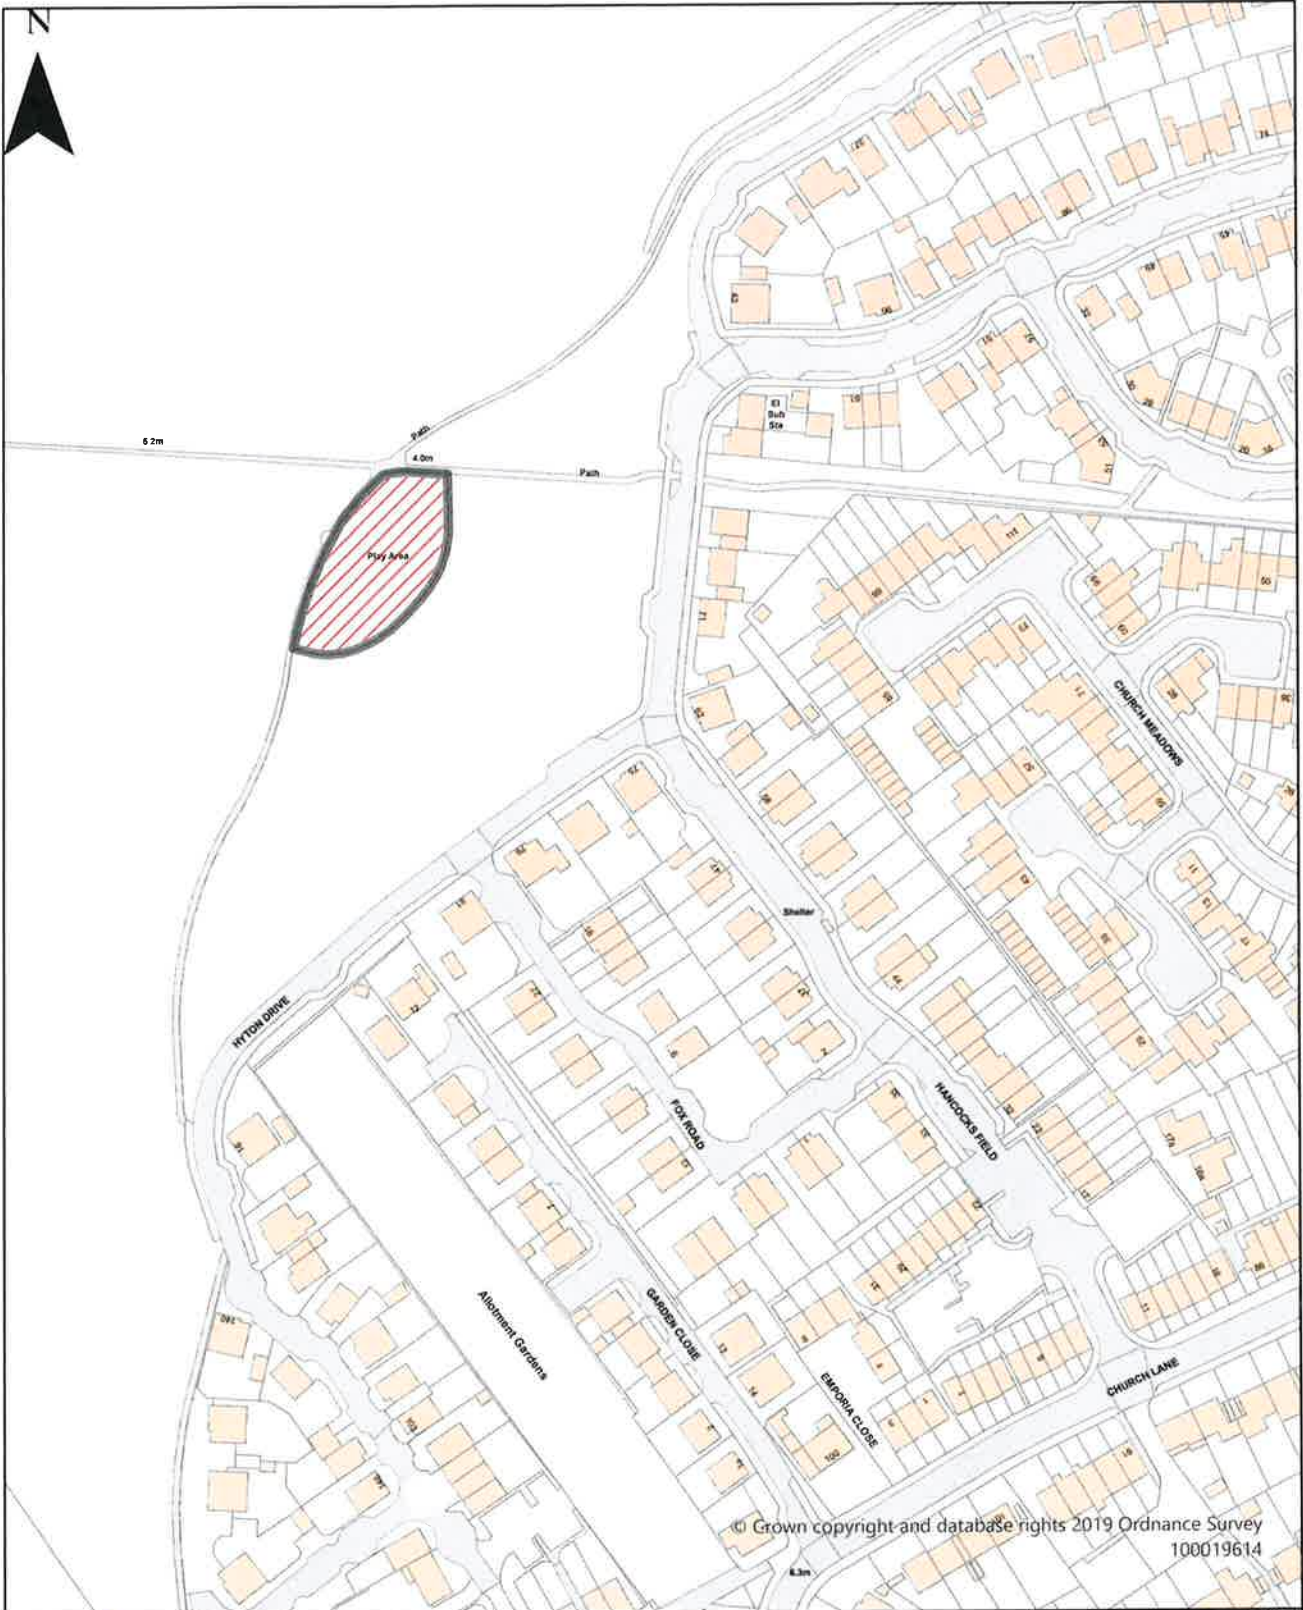

Dover District Council
Honeywood Close
White Cliffs Business Park
Whitfield
DOVER
CT16 3PJ

Dover District Council Public Spaces Protection
Order 2022
Schedule 2 Map 9
Enclosed Children's Play Area, Hyton Drive,
Deal

Dog Restrictions 2022
Restriction
Dog Exclusion
Dogs On Leads
Seasonal Dog Bans
Scale: 1:1,609