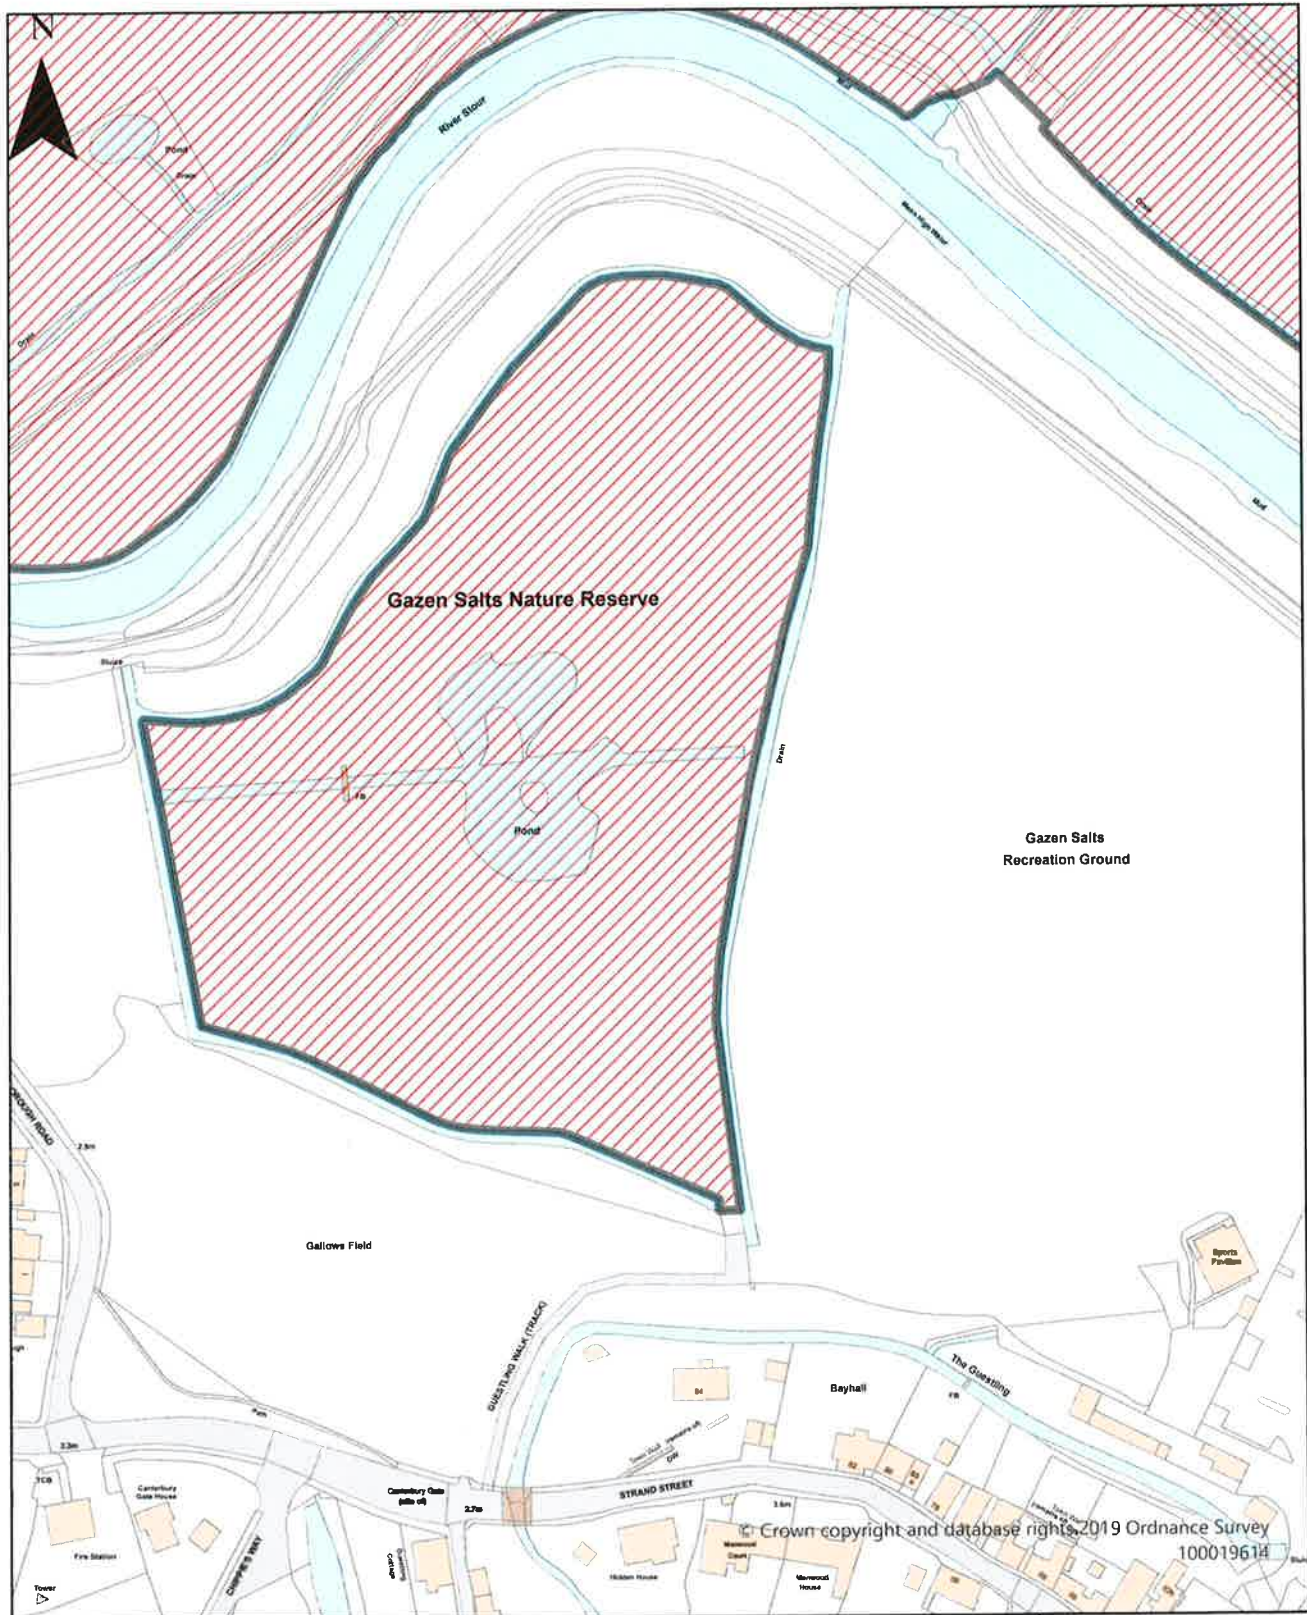

Dover District Council
Honeywood Close
White Cliffs Business Park
Whitfield
DOVER
CT16 3PJ

Dover District Council Public Spaces
Protection Order 2022
Schedule 2 Map 44
Sandwich Nature Reserve, Sandwich

Dog Restrictions 2022
Restriction
Dog Exclusion
Dogs On Leads
Seasonal Dog Bans
Scale: 1:1,907