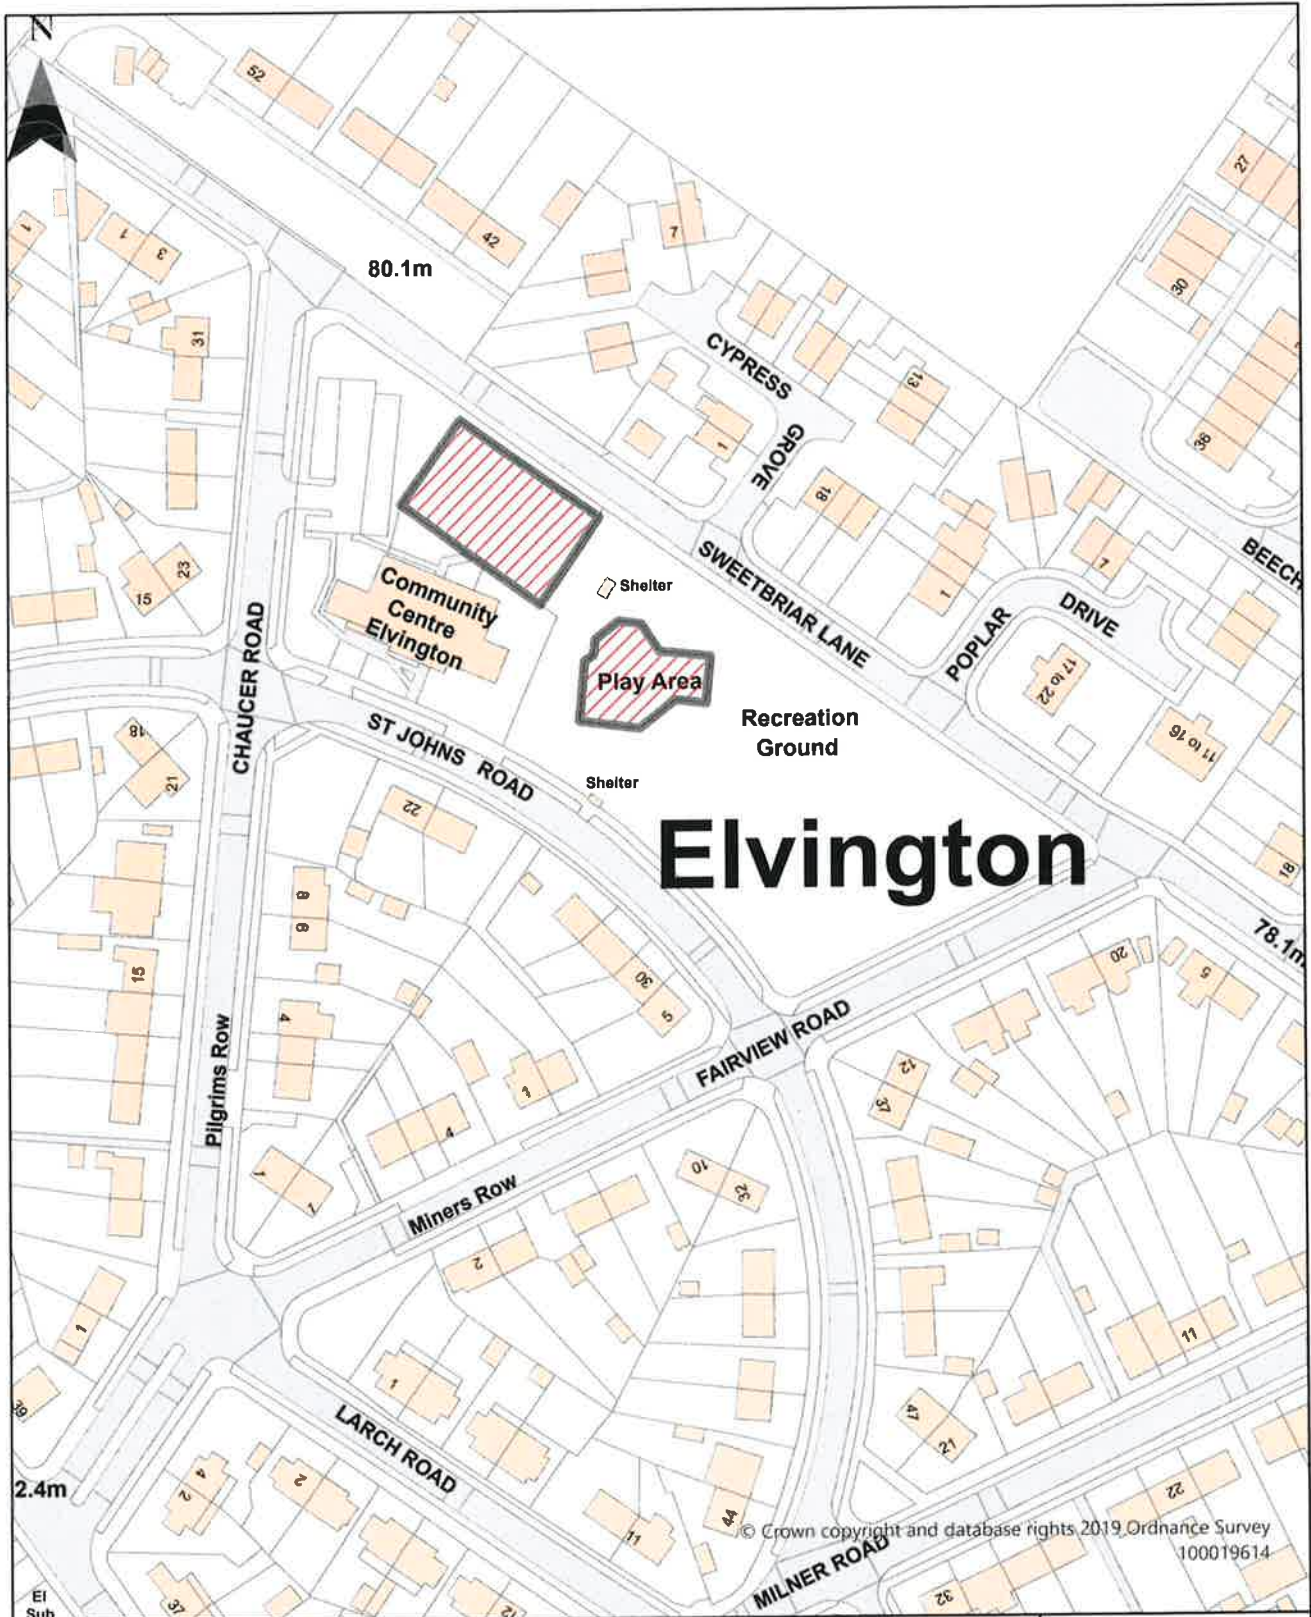

Elvington

Dover District Council
Honeywood Close
White Cliffs Business Park
Whitfield
DOVER
CT16 3PJ

Dover District Council Public Spaces
Protection Order 2022
Schedule 2 Map 31
Enclosed Children's Play Area & MUGA,
Elvington Recreation Ground, St John's Road

Dog Restrictions 2022
Restriction
Dog Exclusion
Dogs On Leads
Seasonal Dog Bans
Scale: 1:1,273