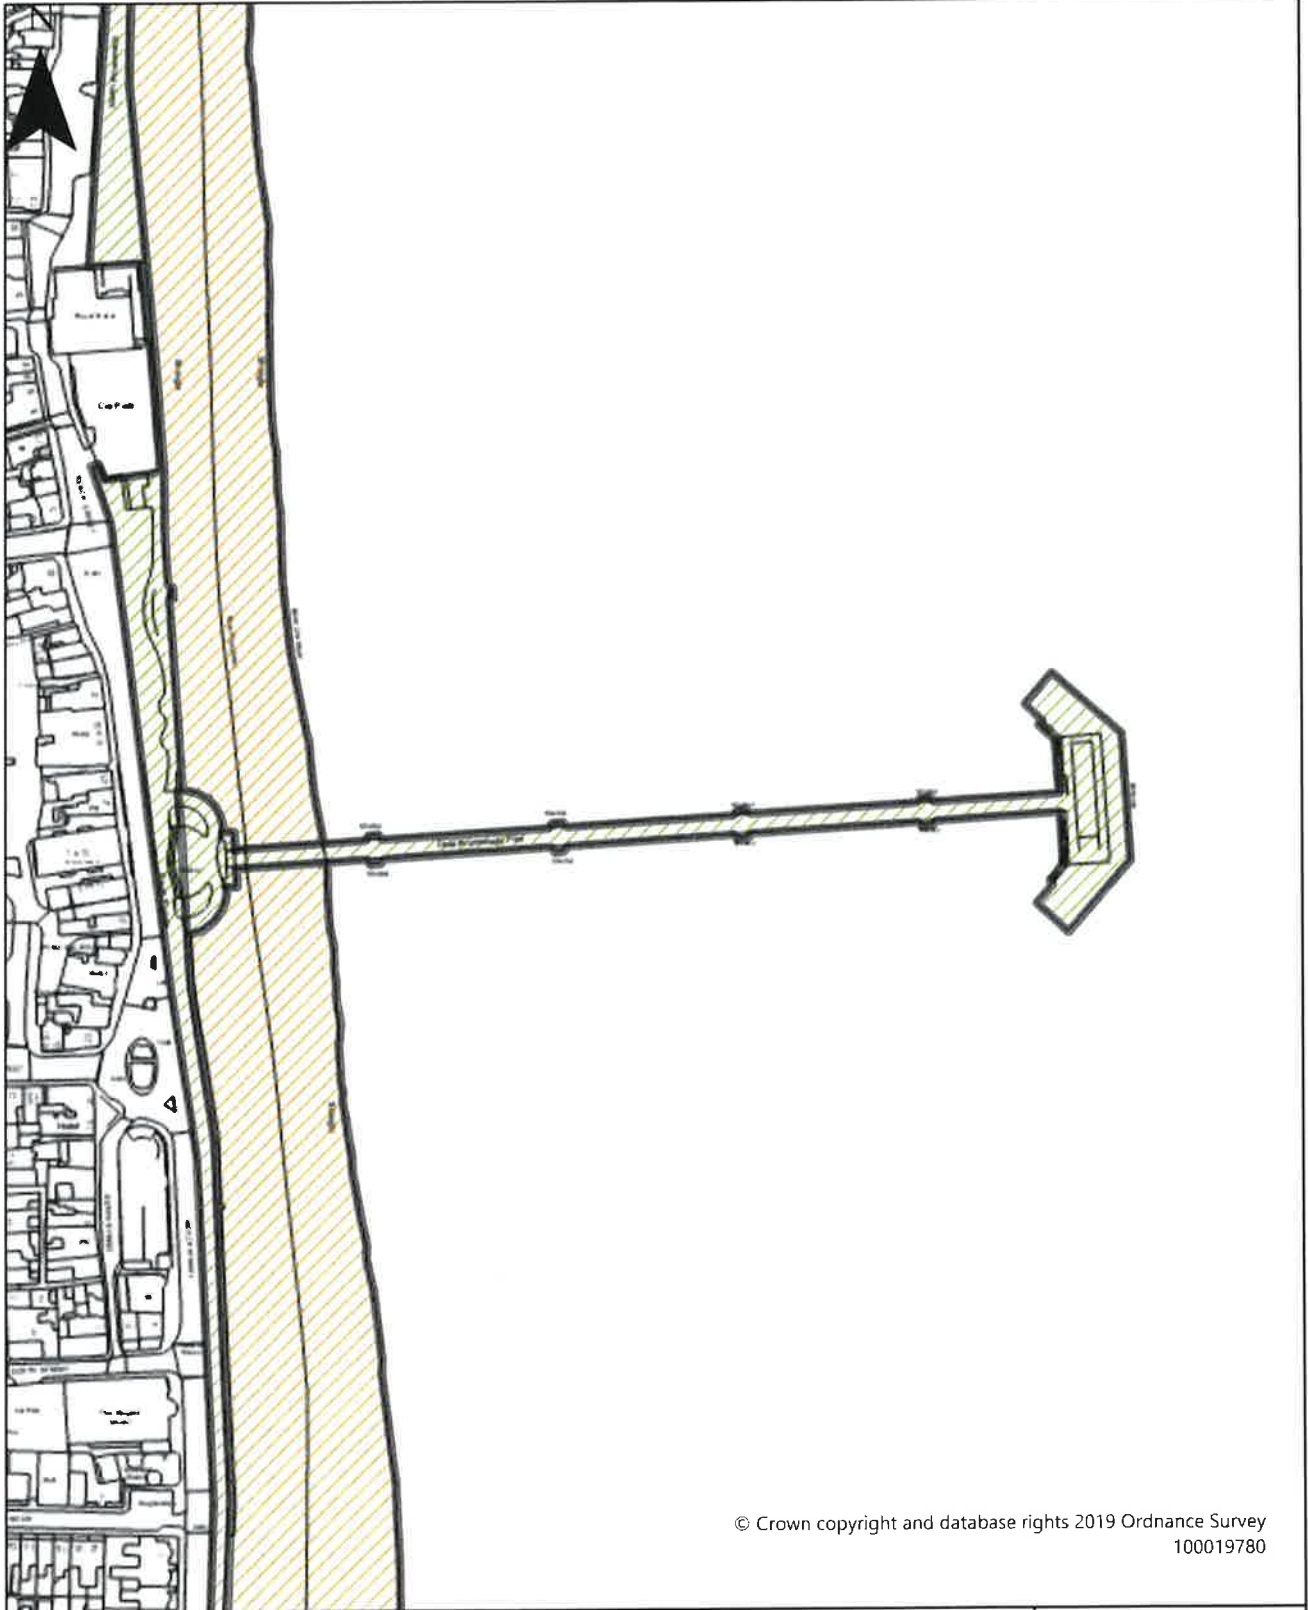

Schedule 1 Map 2

St Peter's Churchyard, Church Whitfield Road,
 Church Whitfield

Dog Restrictions 2022

Restriction

-  Dog Exclusion
-  Dogs On Leads
-  Seasonal Dog Bans

Scale: 1:1,100

 <p>DOVER DISTRICT COUNCIL</p>	<p>Dover District Council Honeywood Close White Cliffs Business Park Whitfield DOVER CT16 3PJ</p>	<p>Dover District Council Public Spaces Protection Order 2022</p> <p>Schedule 1 Map 3</p> <p>Children's Playing Field, Cowdray Square, Deal, Kent</p>	<p>Legend</p> <p> Dog Exclusion</p> <p> Dogs On Leads</p> <p>Scale: 1:1,250</p>
--	--	---	--