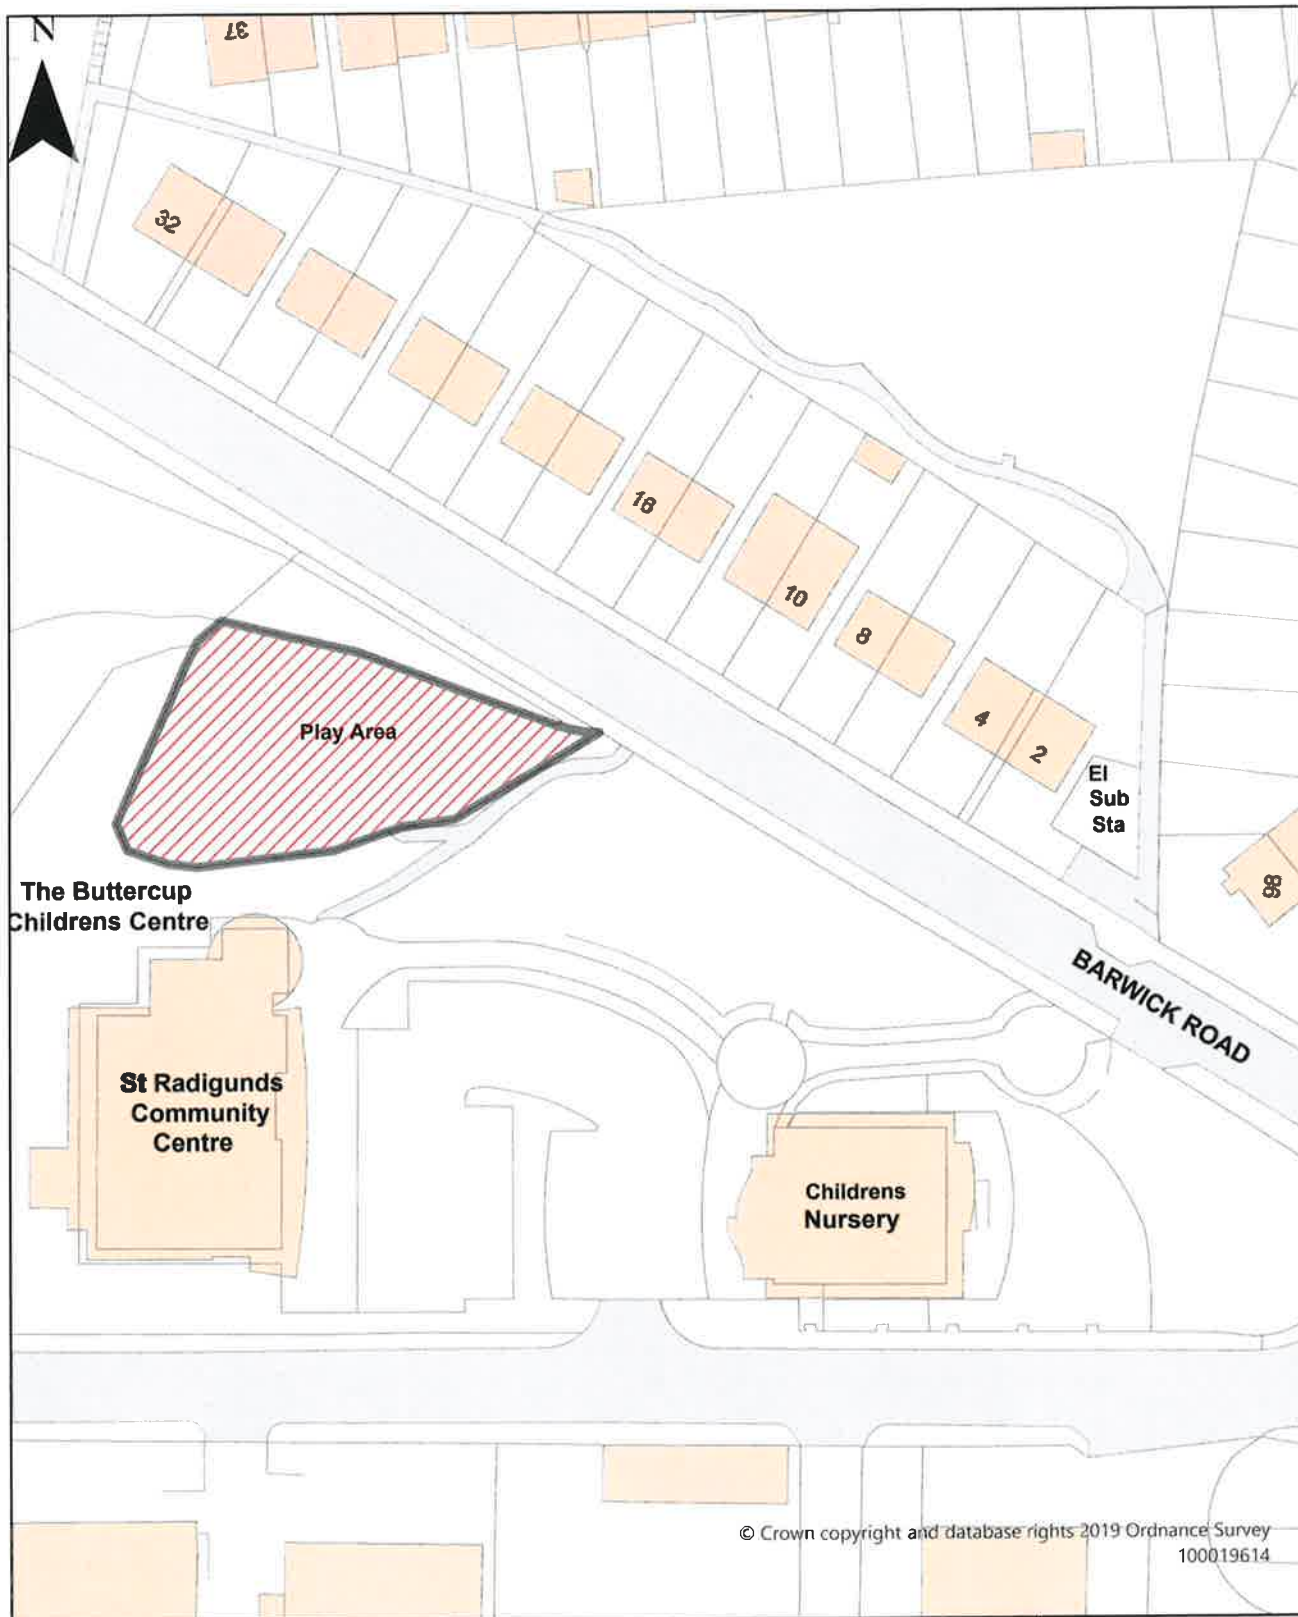

Dover District Council
Honeywood Close
White Cliffs Business Park
Whitfield
DOVER
CT16 3PJ

Dover District Council Public Spaces
Protection Order 2022
Schedule 2 Map 26
Enclosed Children's Play Area Barwick Road,
Dover

Dog Restrictions 2022
Restriction
Dog Exclusion
Dogs On Leads
Seasonal Dog Bans
Scale: 1:678