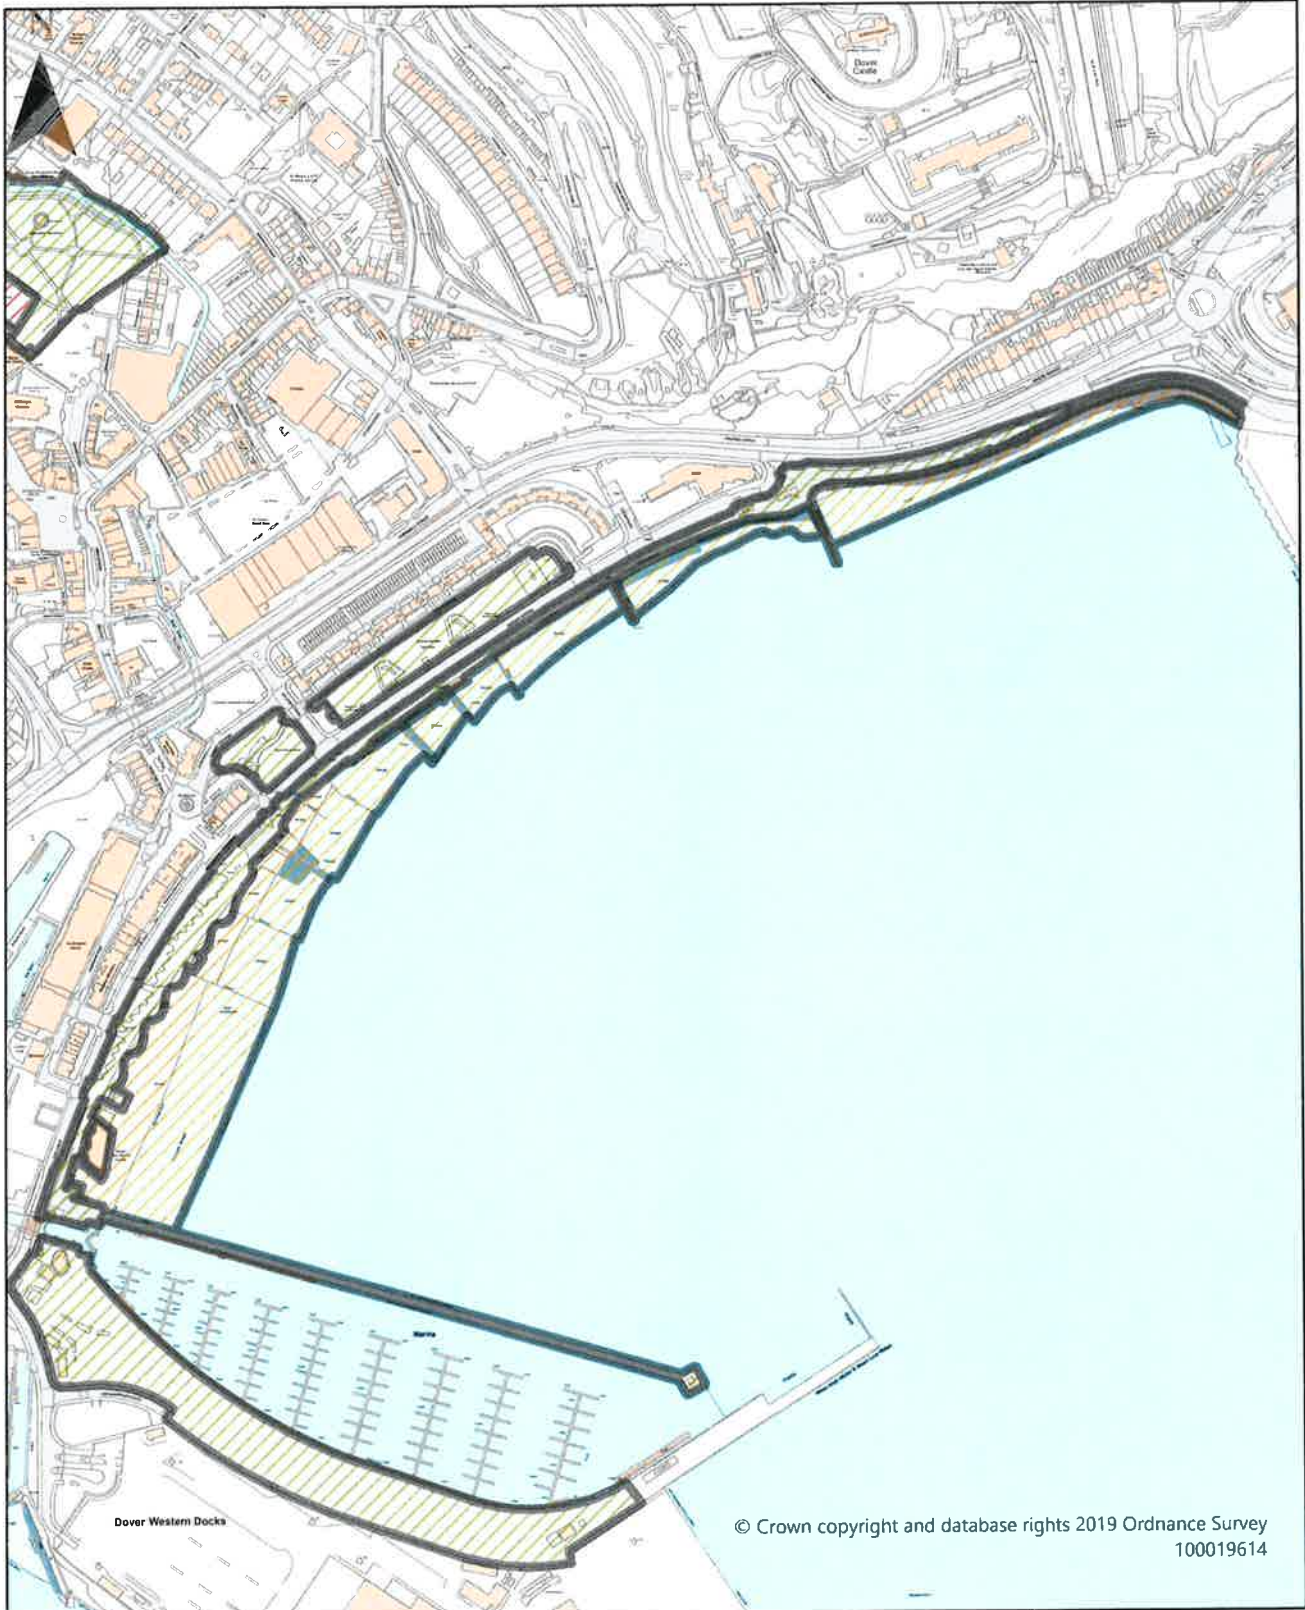

Schedule 2 Map 20

Enclosed Children's Play Area, Evison Close,
 Dover

Dog Restrictions 2022

Restriction

-  Dog Exclusion
-  Dogs On Leads
-  Seasonal Dog Bans

Scale: 1:539

© Crown copyright and database rights 2019 Ordnance Survey
100019614