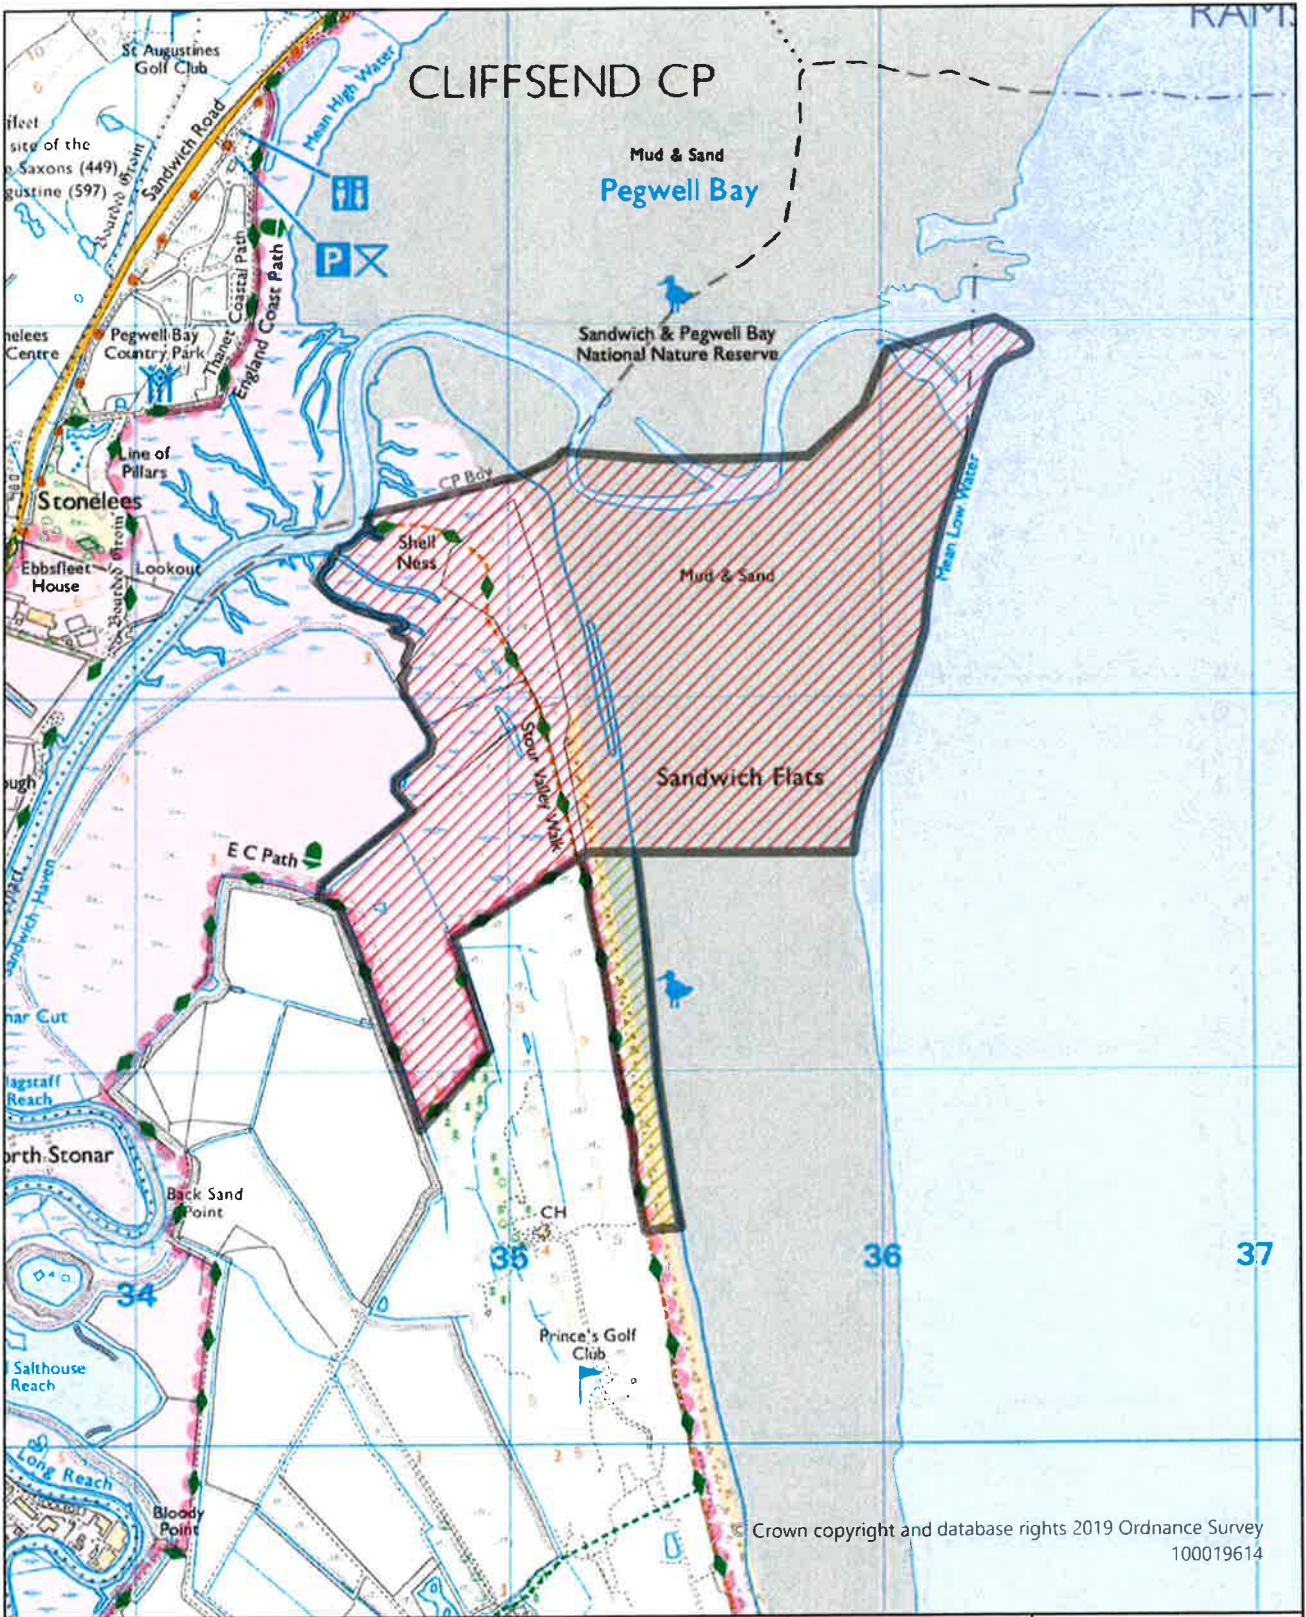

Dover District Council
Honeywood Close
White Cliffs Business Park
Whitfield
DOVER
CT16 3PJ

Dover District Council Public Spaces Protection
Order 2022
Schedule 1 Map 24
Princes Golf Course Dunes Path, Sandwich Bay

Dog Restrictions 2022
Restriction
Dog Exclusion
Dogs On Leads
Seasonal Dog Bans
Scale: 1:18,201