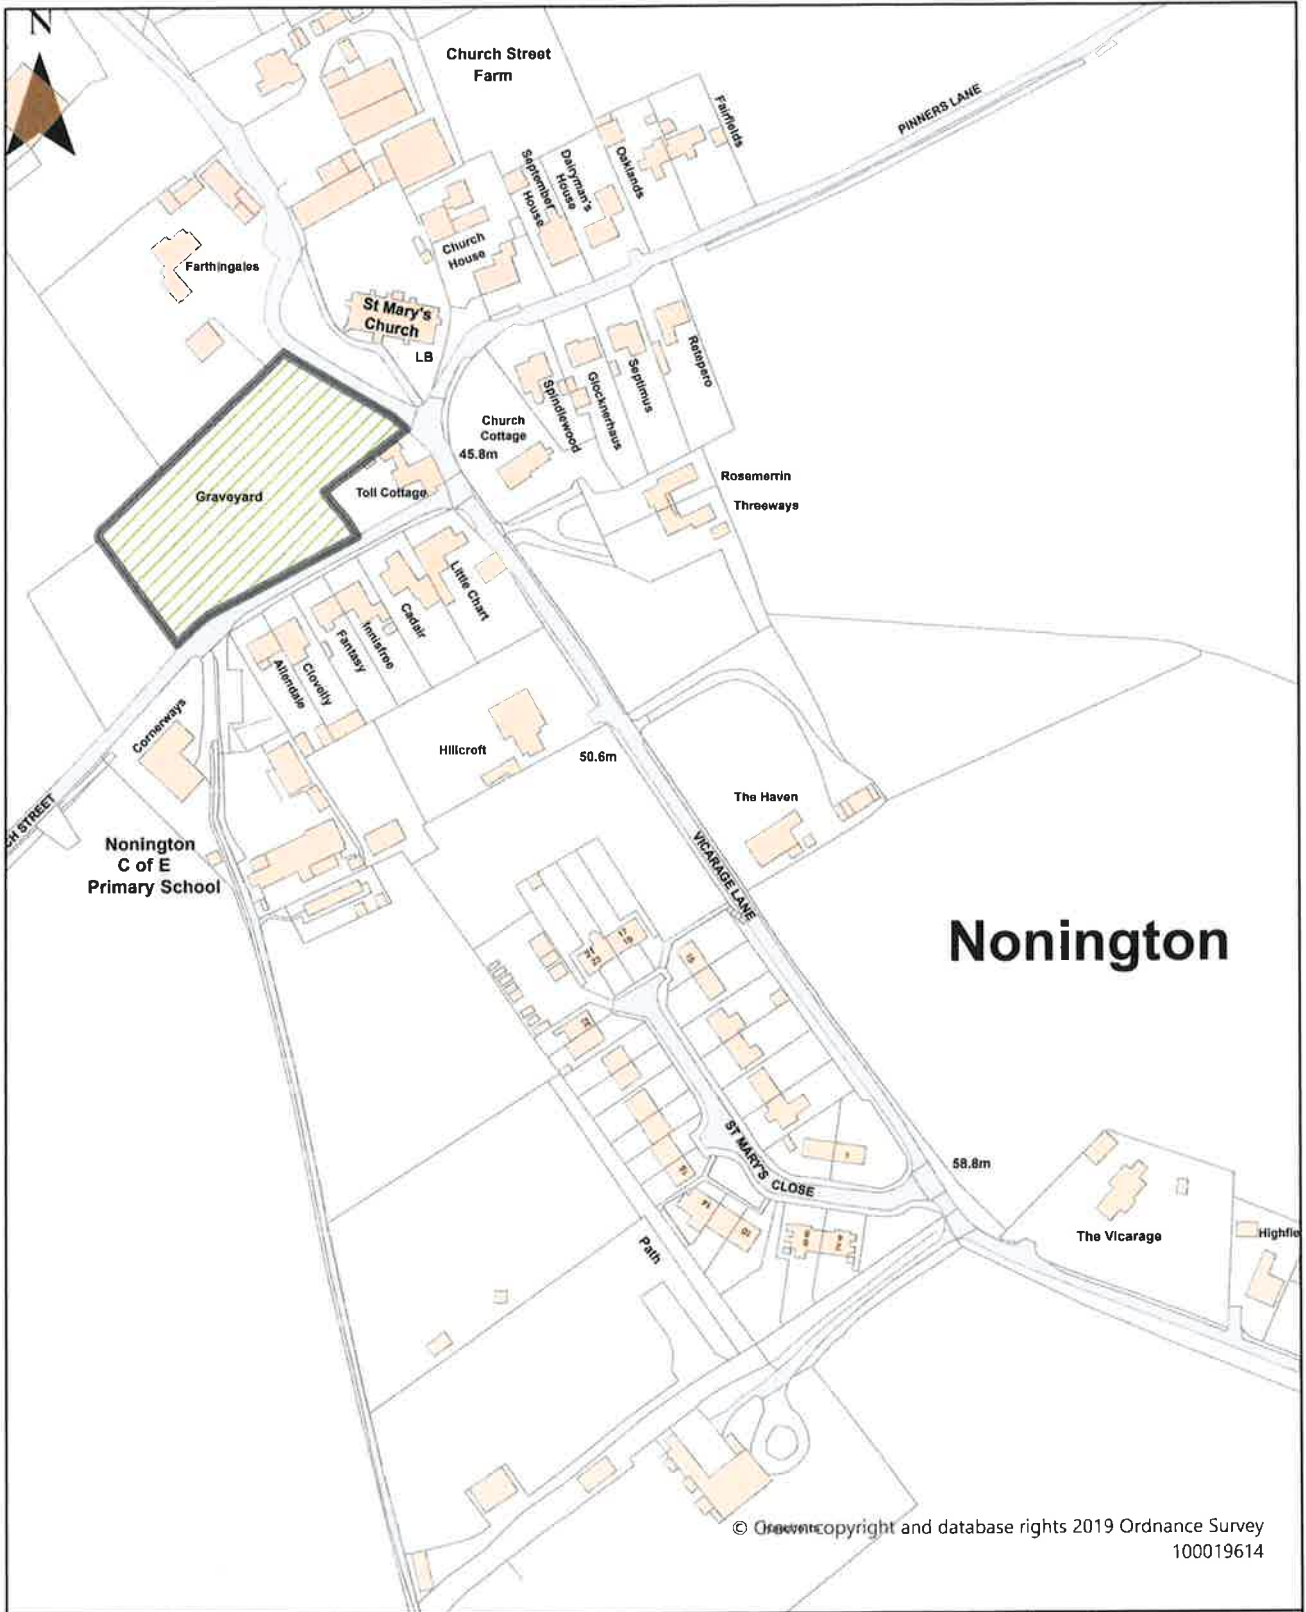

Dog Restrictions 2022

- Restriction**
-  Dog Exclusion
 -  Dogs On Leads
 -  Seasonal Dog Bans

Scale: 1:1,409

© Ordnance Survey copyright and database rights 2019 Ordnance Survey 100019614

Dover District Council
 Honeywood Close
 White Cliffs Business Park
 Whitfield
 DOVER
 CT16 3PJ