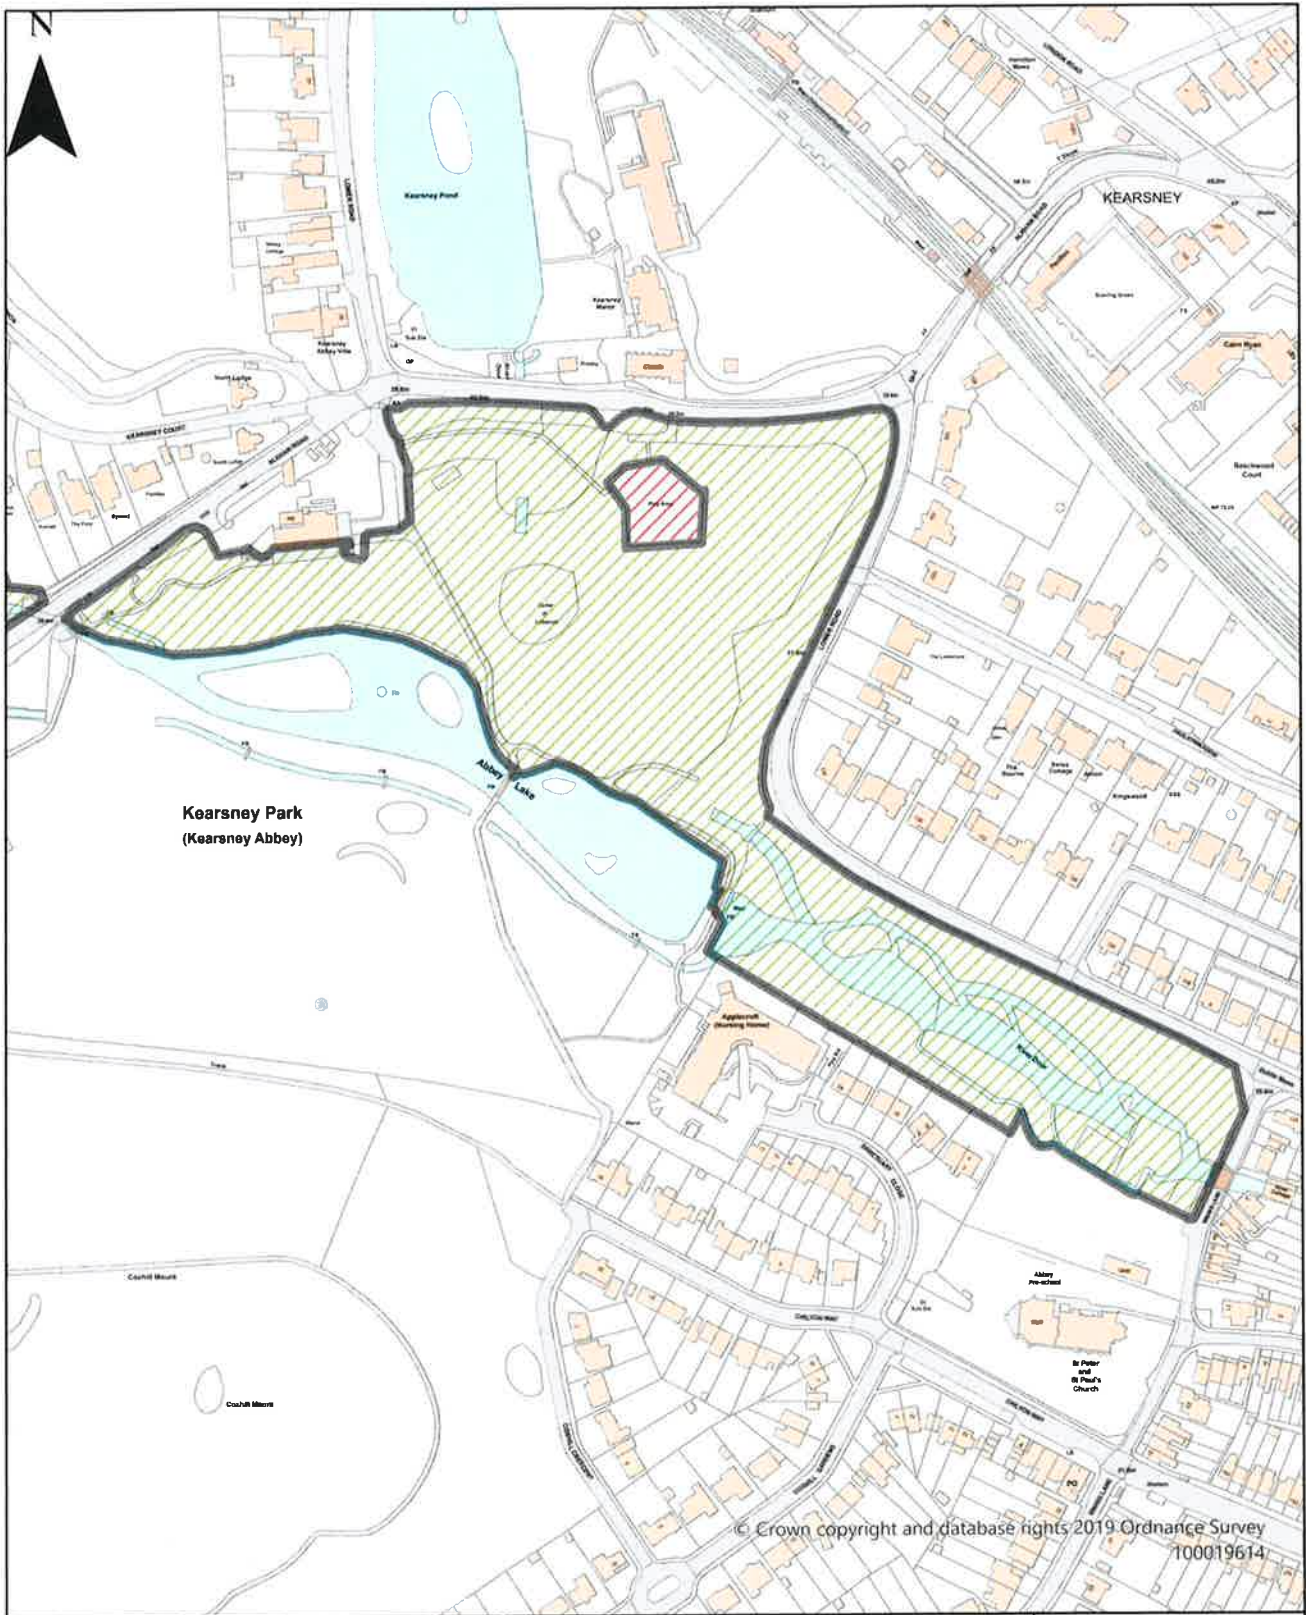

Dover District Council
Honeywood Close
White Cliffs Business Park
Whitfield
DOVER
CT16 3PJ

Dover District Council Public Spaces
Protection Order 2022
Schedule 1 Map 21
Kearsney Abbey Park (Cafe side) and walkway
adjacent Abbey Lake accessed from Minnis
Lane

Dog Restrictions 2022
Restriction
Dog Exclusion
Dogs On Leads
Seasonal Dog Bans
Scale: 1:2,715