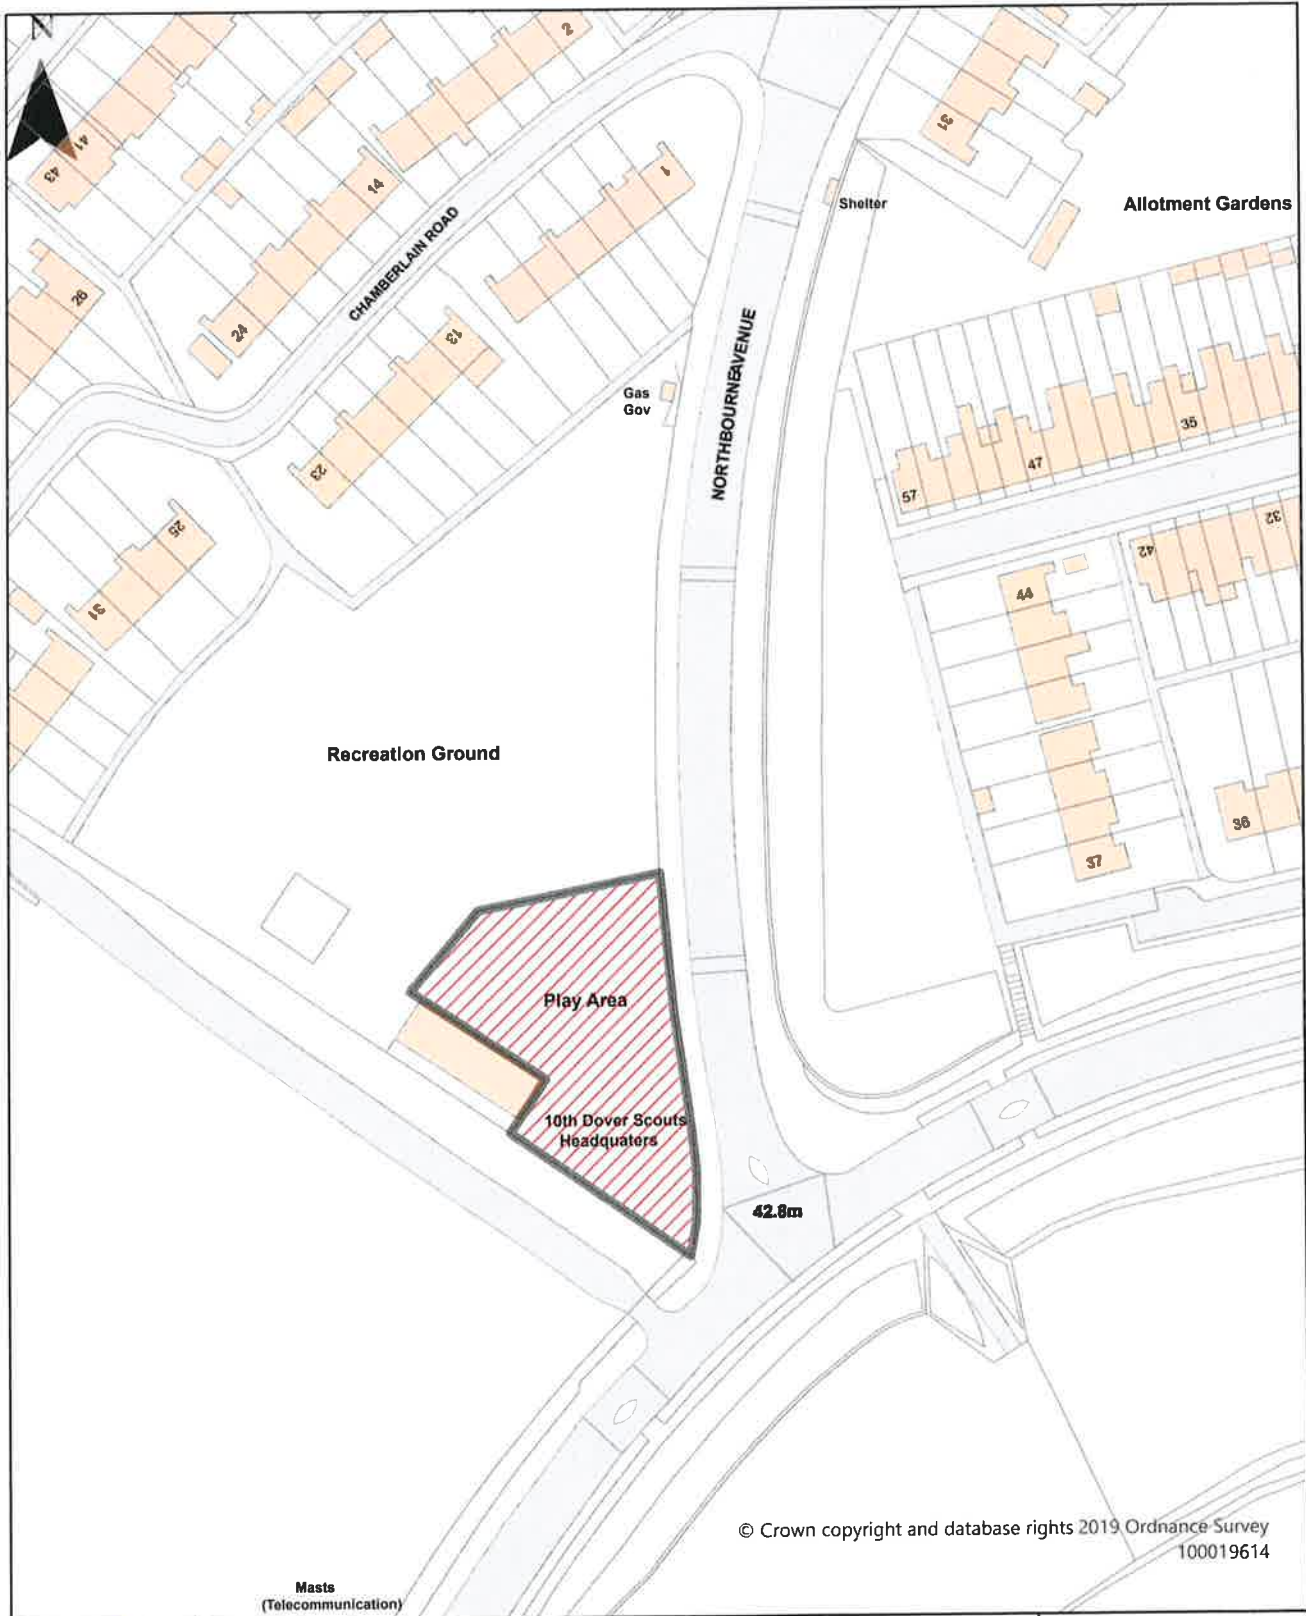

© Crown copyright and database rights 2019 Ordnance Survey 100019614

Dover District Council
Honeywood Close
White Cliffs Business Park
Whitfield
DOVER
CT16 3PJ

Dover District Council Public Spaces
Protection Order 2022
Schedule 2 Map 22
Enclosed Children's Play Area, Northbourne
Avenue, Dover

Dog Restrictions 2022

Restriction

- Dog Exclusion
- Dogs On Leads
- Seasonal Dog Bans

Scale: 1:1,031