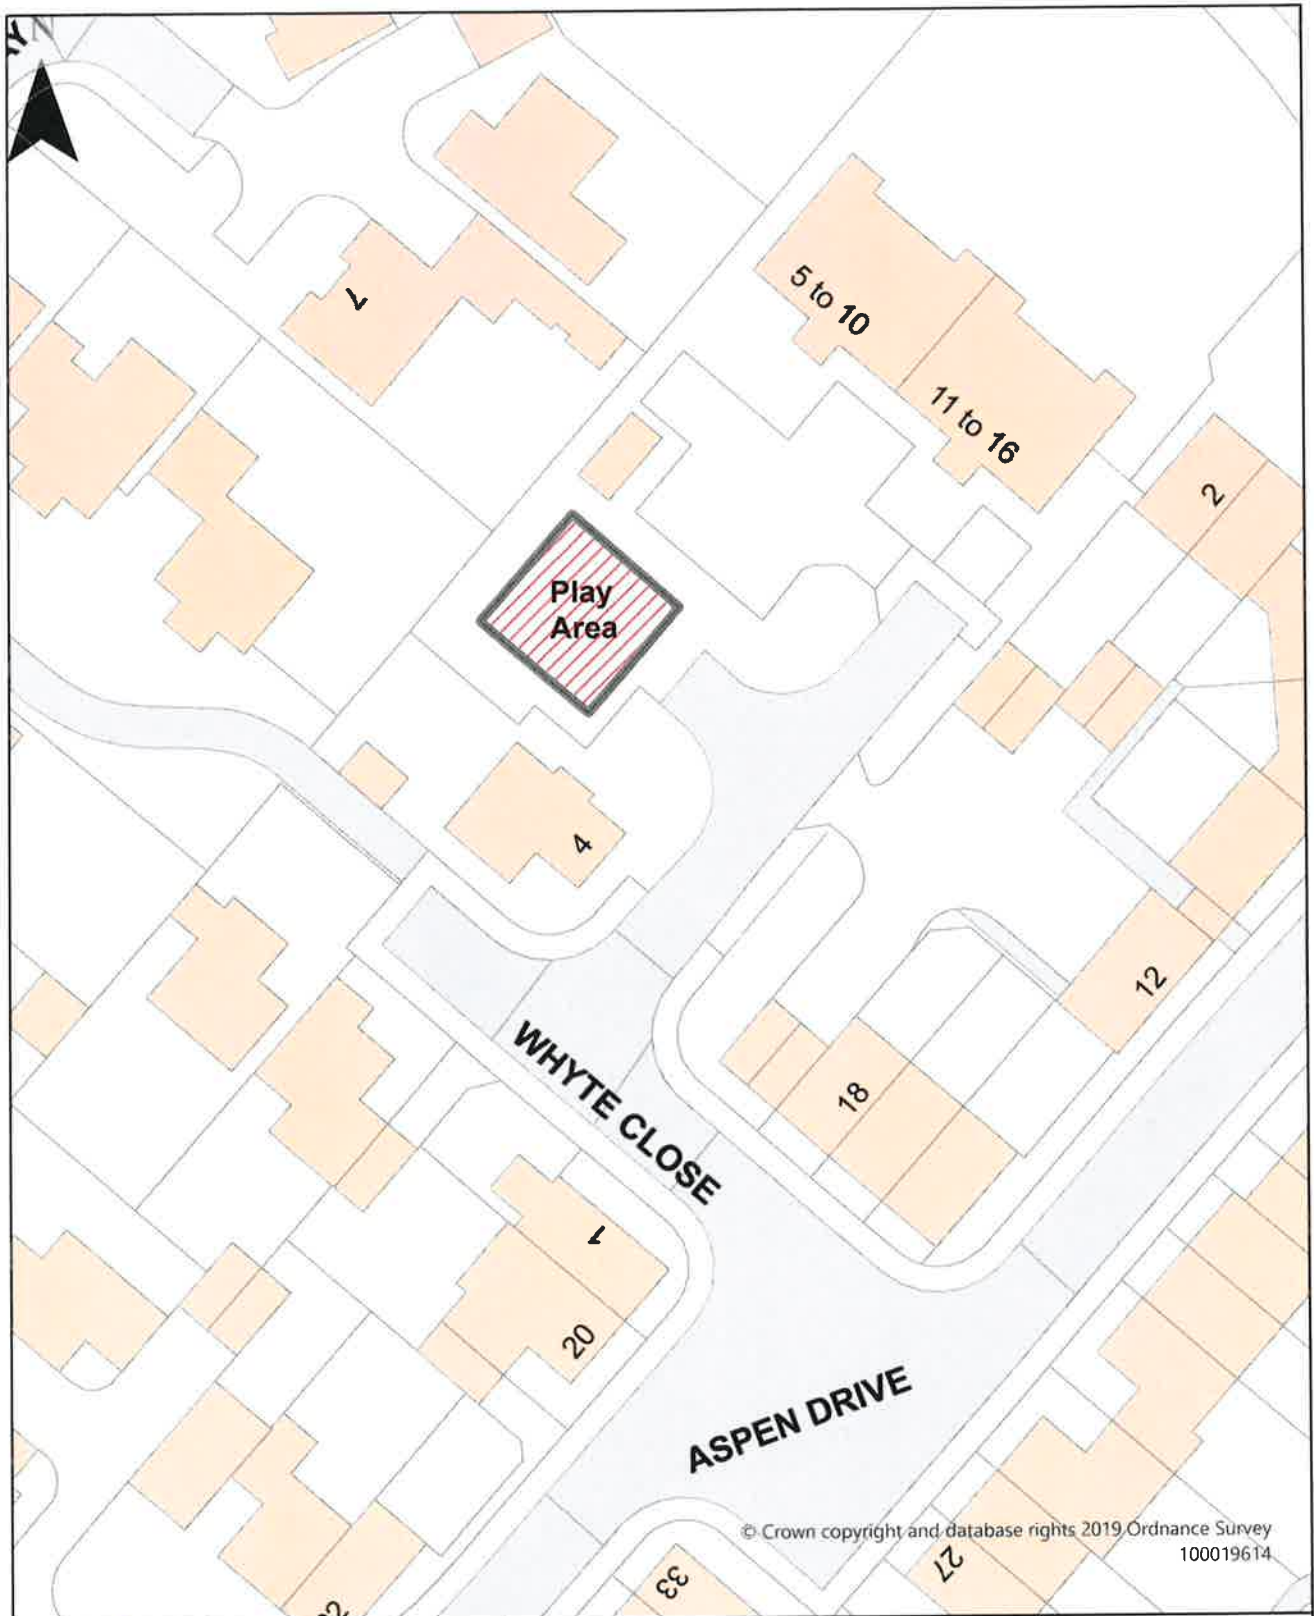

Dover District Council
Honeywood Close
White Cliffs Business Park
Whitfield
DOVER
CT16 3PJ

Dover District Council Public Spaces
Protection Order 2022
Schedule 2 Map 59
Enclosed Children's Play Area, Whyte Close,
Whitfield

Dog Restrictions 2022

Restriction

- Dog Exclusion
- Dogs On Leads
- Seasonal Dog Bans

Scale: 1:485