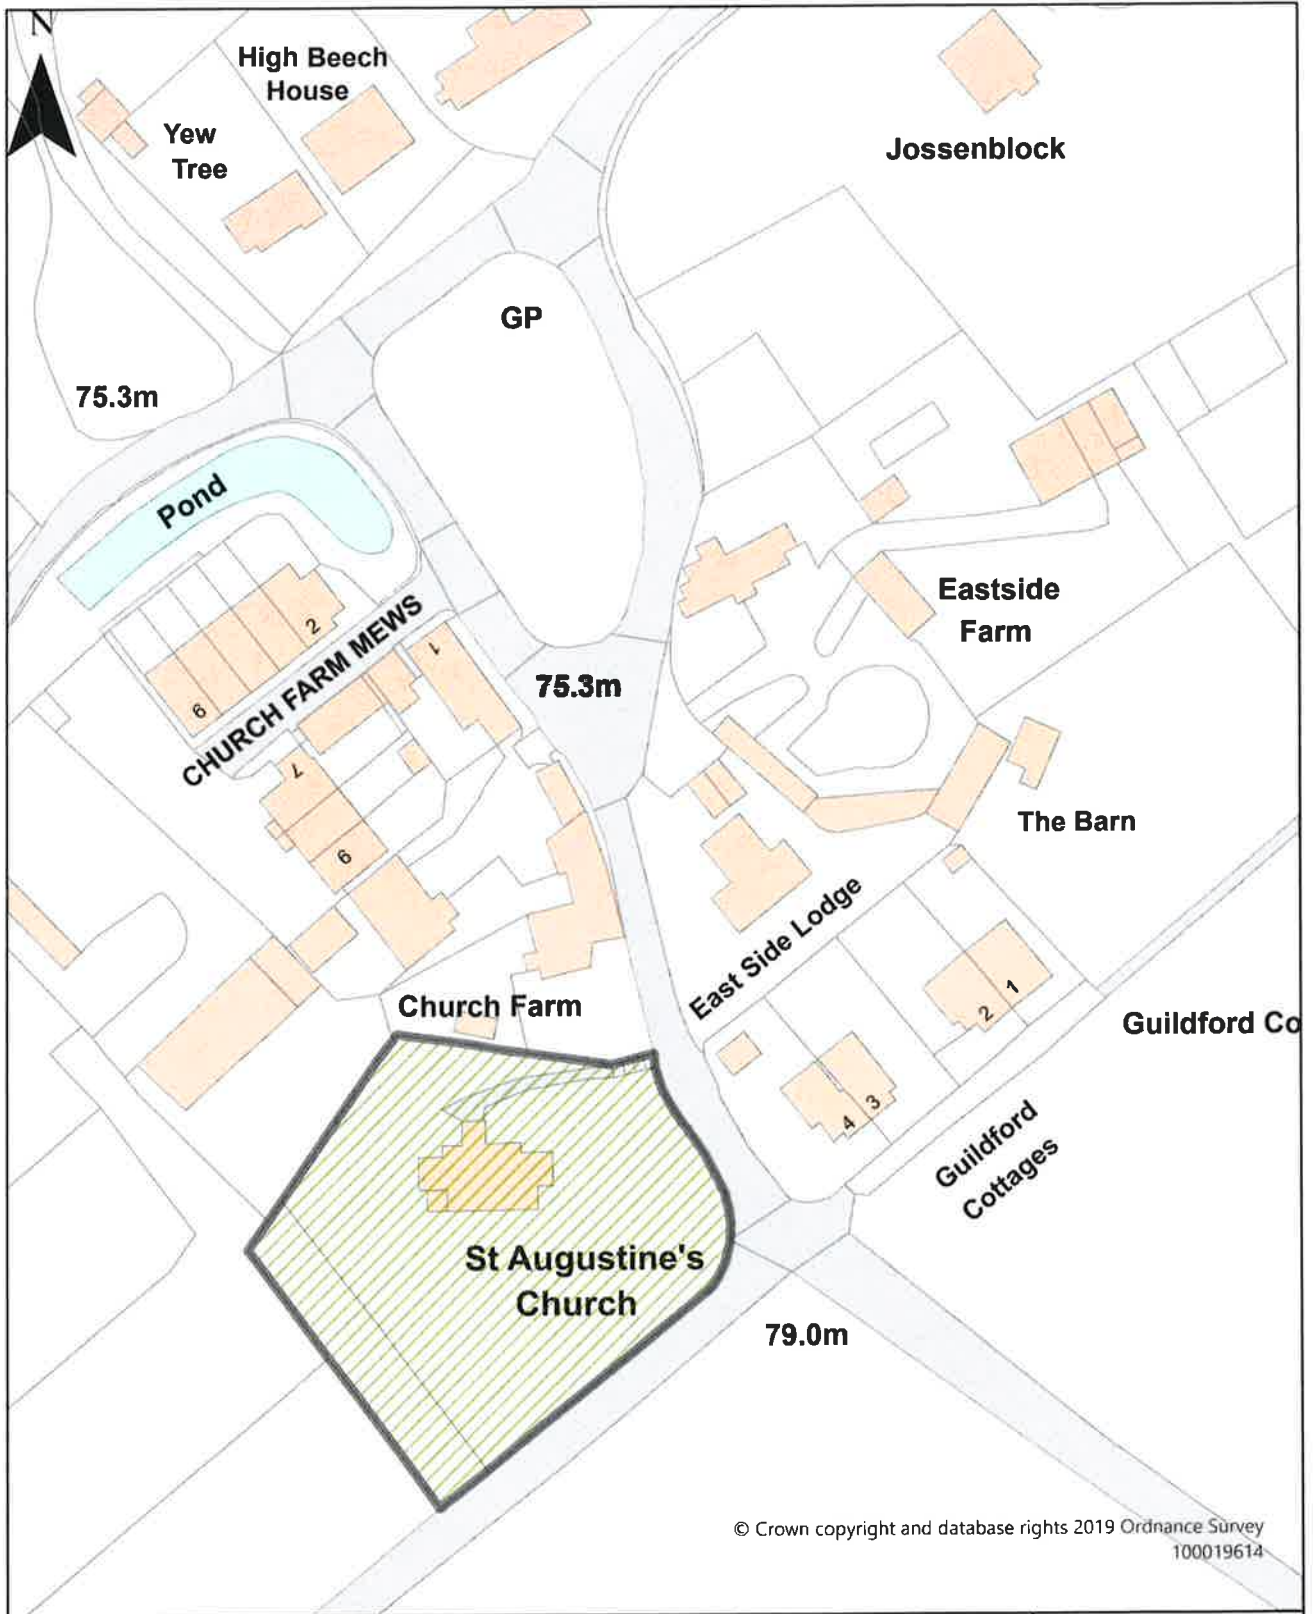

DOVER DISTRICT COUNCIL	Dover District Council Honeywood Close White Cliffs Business Park Whitfield DOVER CT16 3PJ	Dover District Council Public Spaces Protection Order 2022 Schedule 1 Map 15 St Augustine's Churchyard, The Street, East Langdon	Dog Restrictions 2022 Restriction - Dog Exclusion - Dogs On Leads - Seasonal Dog Bans Scale: 1:984