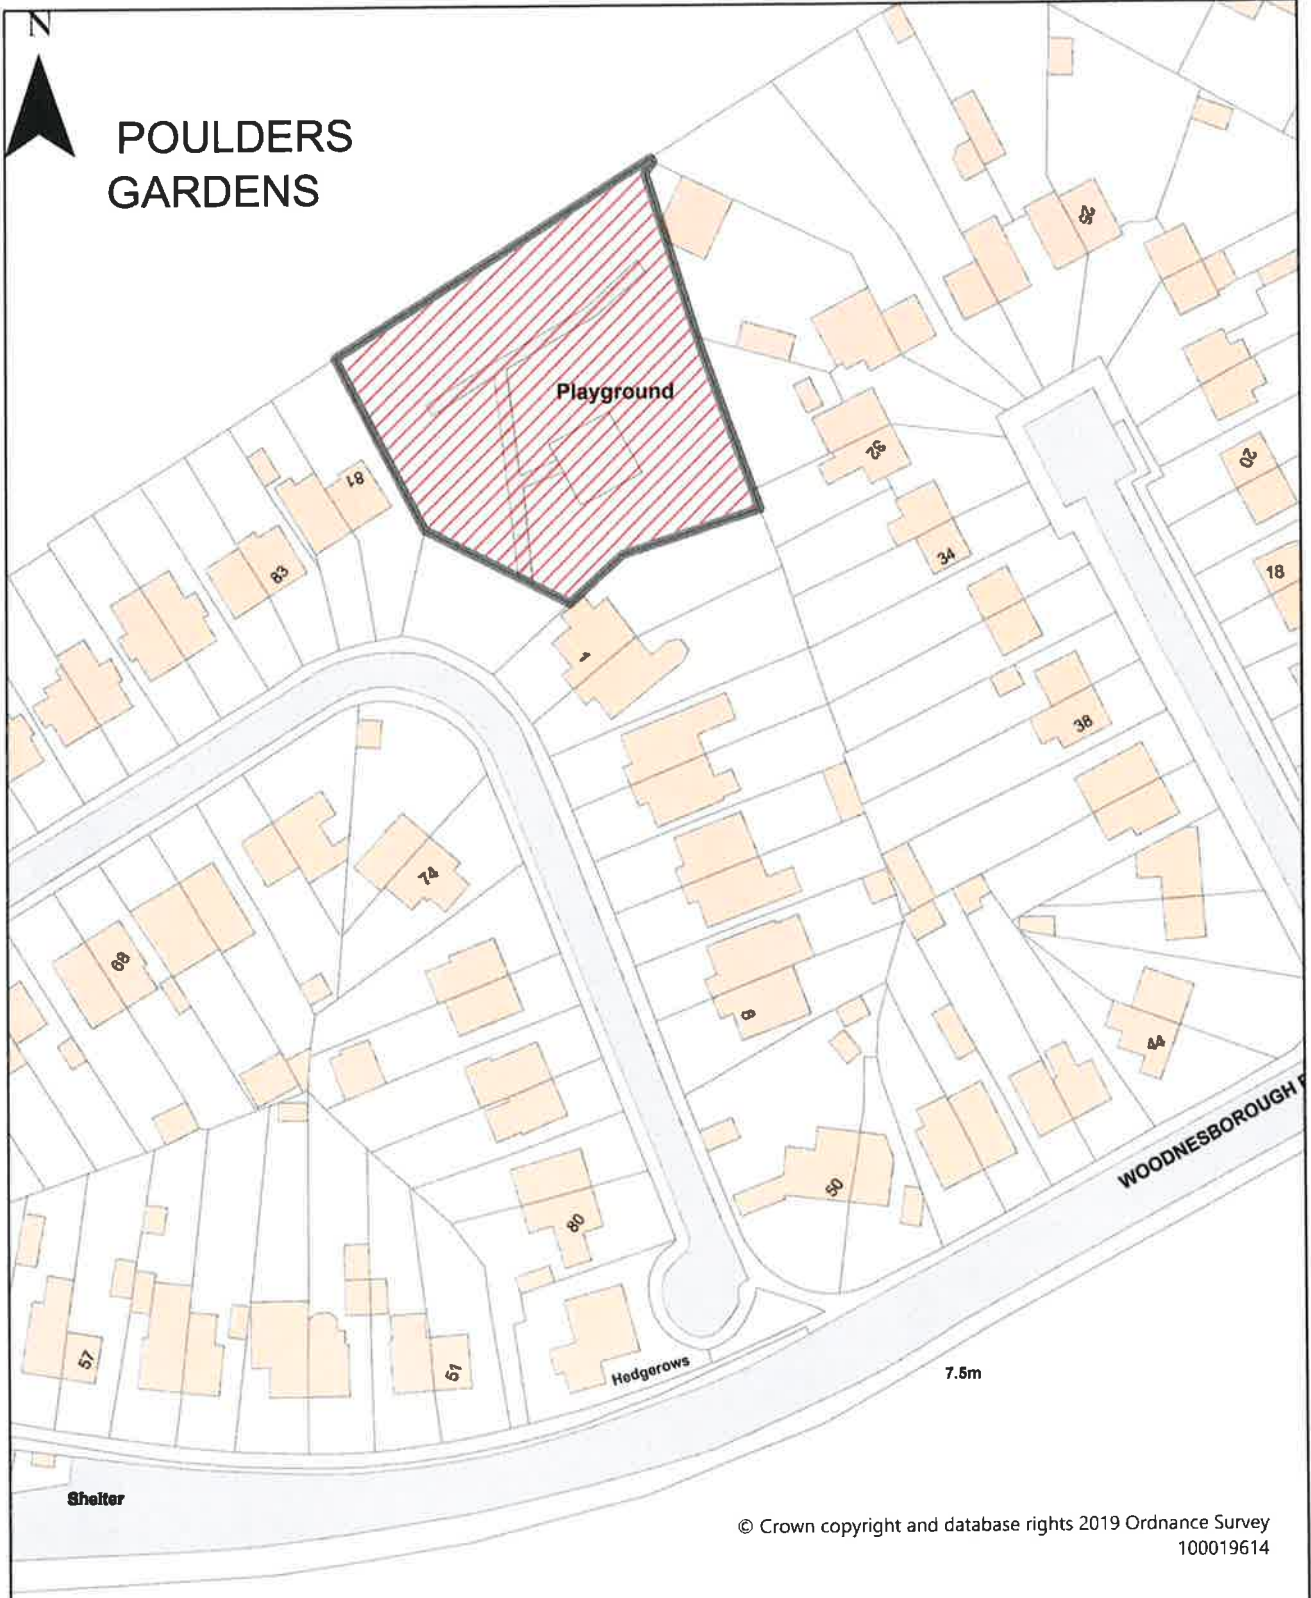

Dover District Council
Honeywood Close
White Cliffs Business Park
Whitfield
DOVER
CT16 3PJ

Dover District Council Public Spaces
Protection Order 2022
Schedule 2 Map 40
Enclosed Children's Play Area, Poulders
Gardens, Sandwich

Dog Restrictions 2022

Restriction

- Dog Exclusion
- Dogs On Leads
- Seasonal Dog Bans

Scale: 1:900