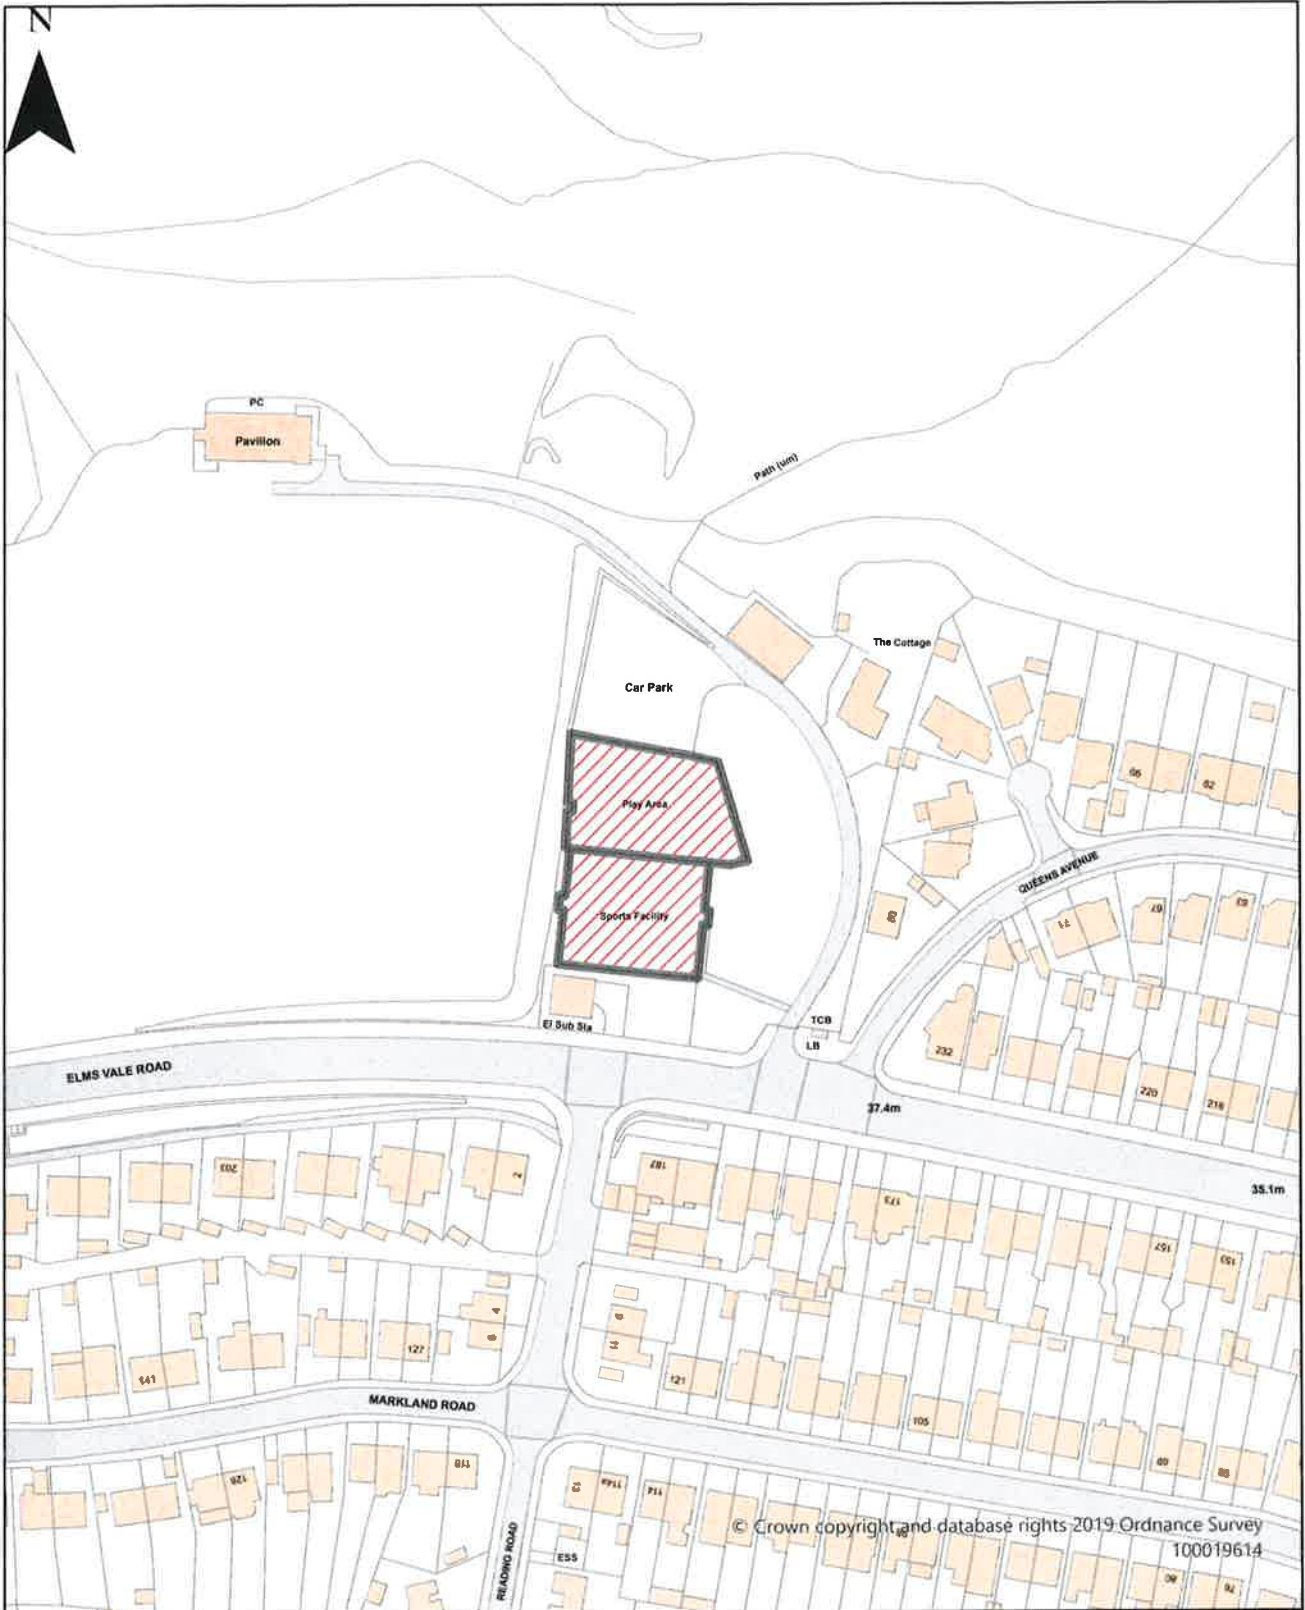

Dover District Council
Honeywood Close
White Cliffs Business Park
Whitfield
DOVER
CT16 3PJ

Dover District Council Public Spaces
Protection Order 2022
Schedule 2 Map 19
Enclosed Children's Play Area & MUGA, Elms
Vale Recreation Ground, Dover

Dog Restrictions 2022
Restriction
Dog Exclusion
Dogs On Leads
Seasonal Dog Bans
Scale: 1:1,453