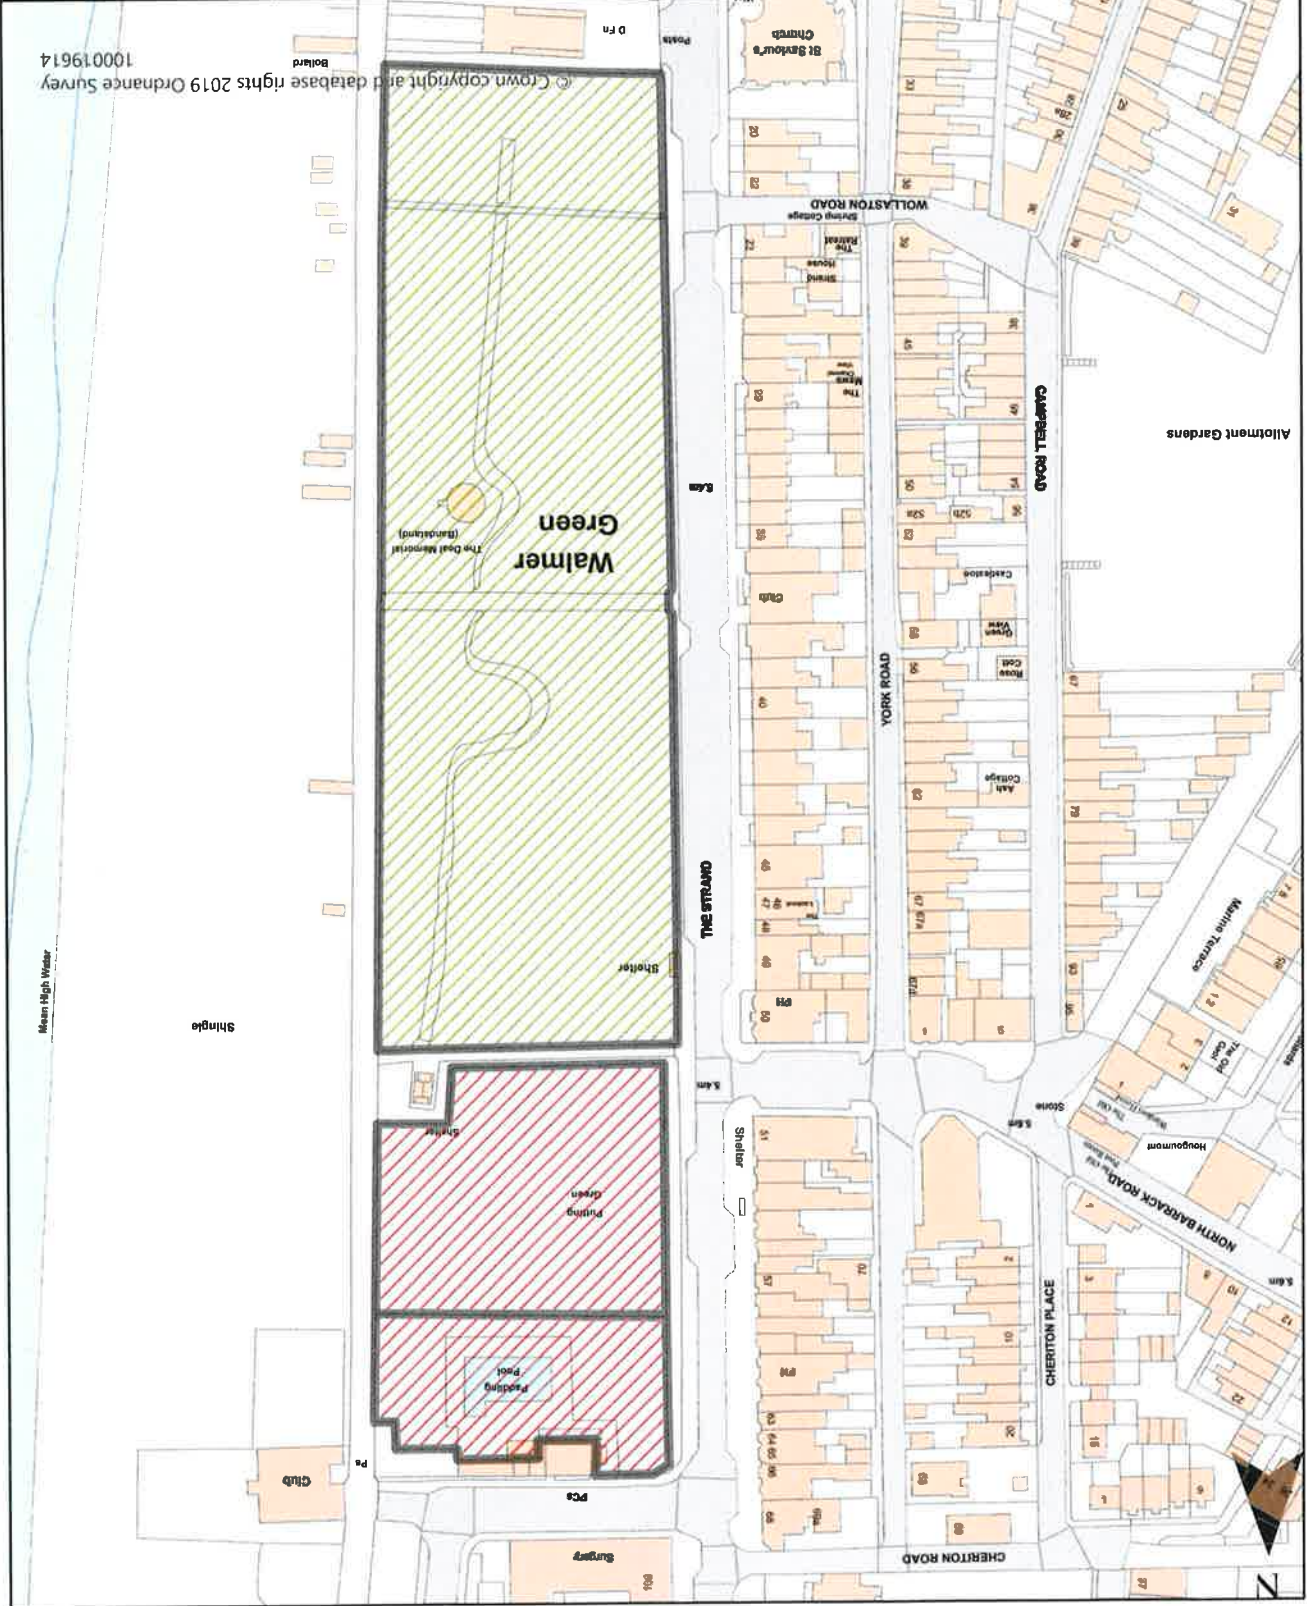

Dover District Council
Honeywood Close
White Cliffs Business Park
Whitfield
DOVER
CT16 3PJ

Dover District Council Public Spaces
Protection Order 2022
Schedule 2 Map 53
The Putting Green, Walmer Green, Walmer

Scale: 1:1,420

- Dog Restrictions 2022
- Restriction
- Dog Exclusion
- Dogs On Leads
- Seasonal Dog Bans

Mean High Water

Shingle