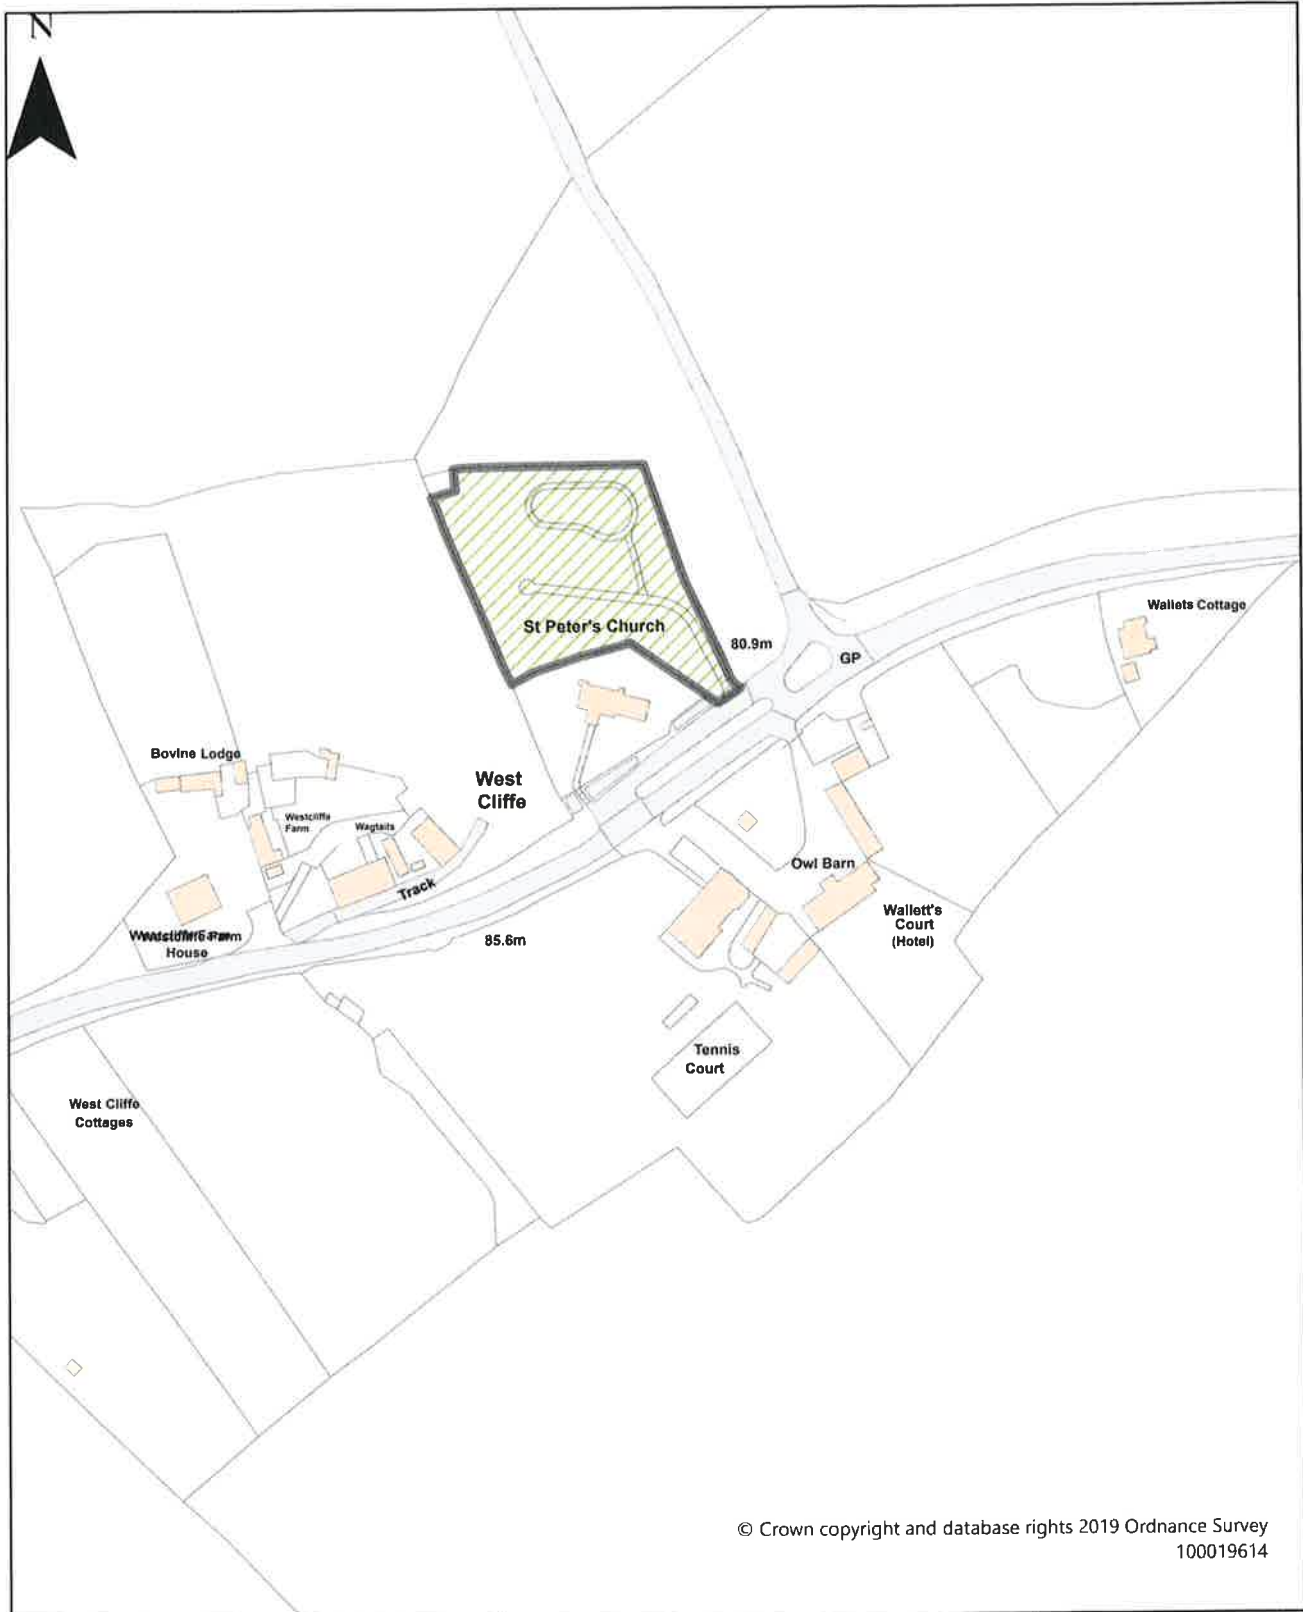

© Crown copyright and database rights 2019 Ordnance Survey
100019614

Dover District Council
Honeywood Close
White Cliffs Business Park
Whitfield
DOVER
CT16 3PJ

Dover District Council Public Spaces
Protection Order 2022
Schedule 1 Map 26
St Margaret's Civic Cemetery and Dare Garden
of Remembrance, Dover Road, St Margaret's

Dog Restrictions 2022

Restriction

- Dog Exclusion
- Dogs On Leads
- Seasonal Dog Bans

Scale: 1:2,002