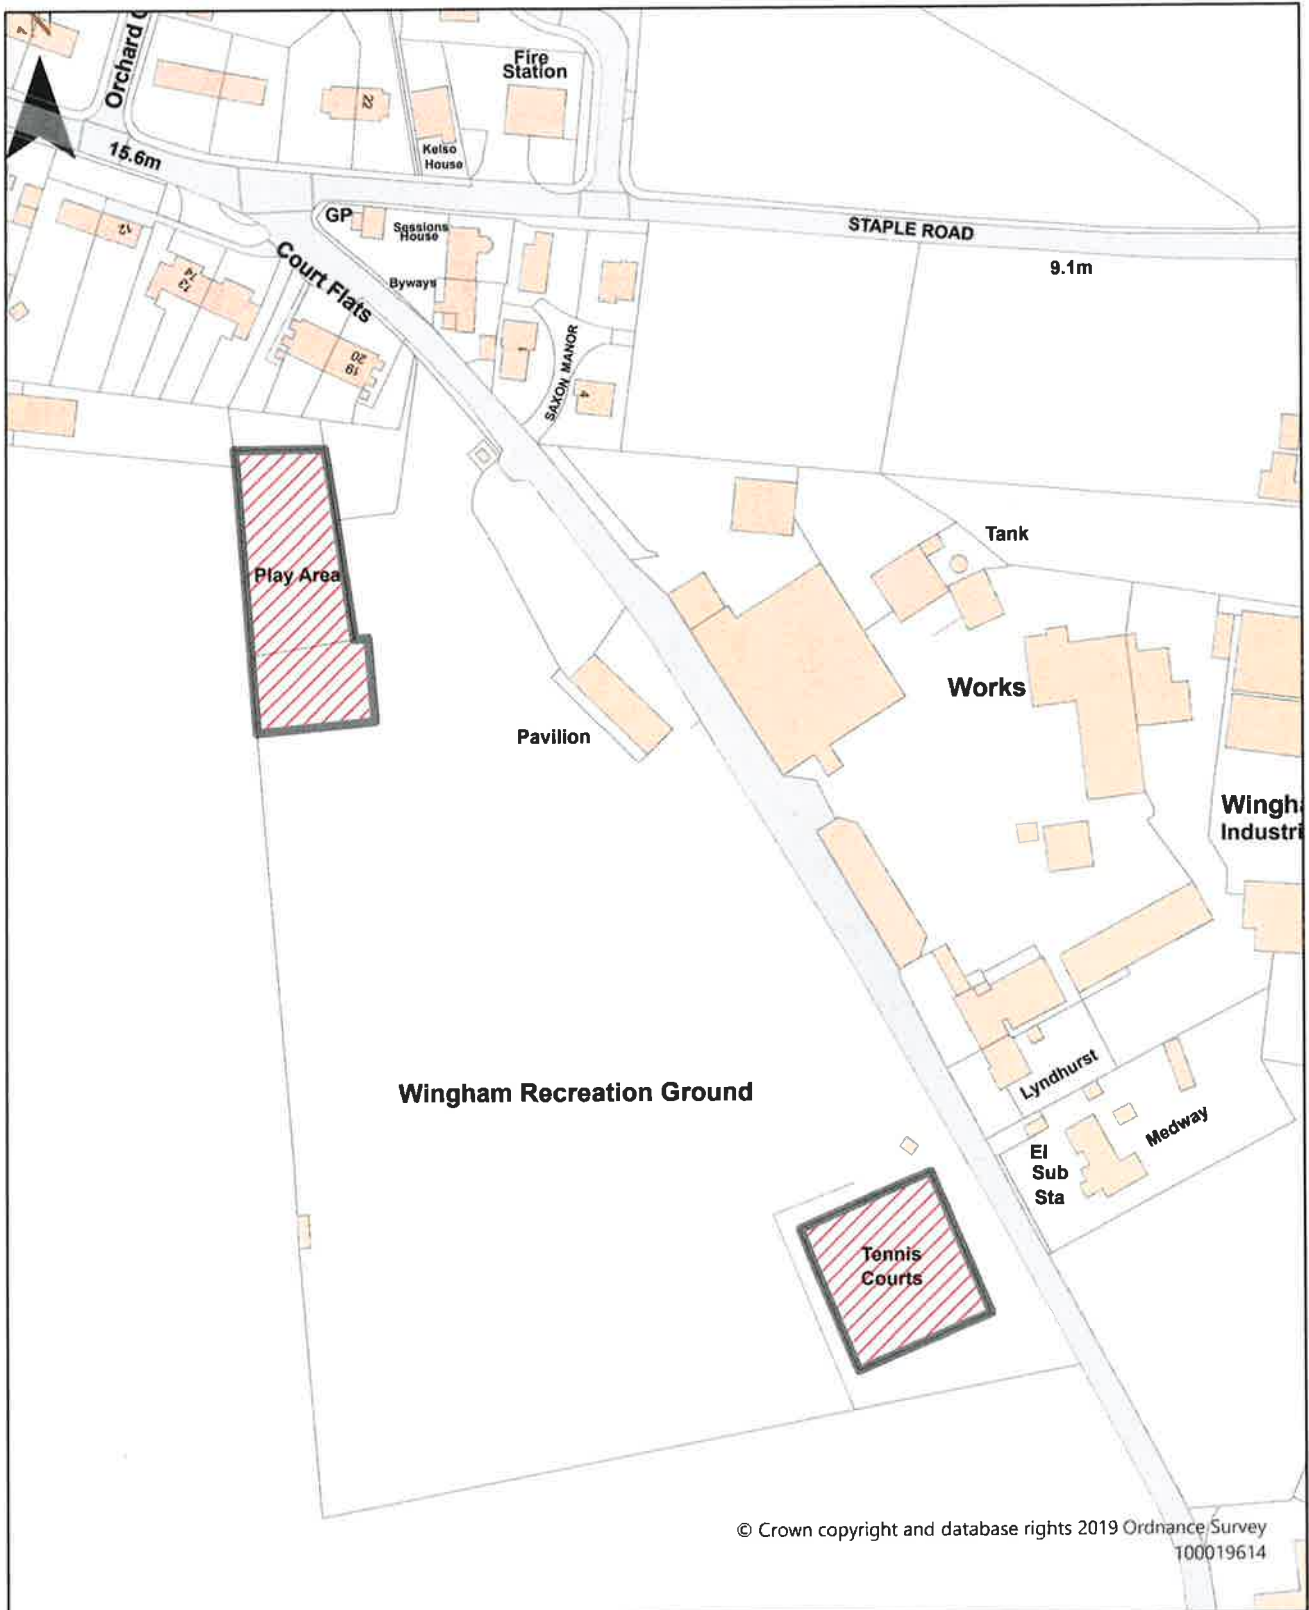

Schedule 2 Map 60

Enclosed Children's Play Area, Willingdon Road,
 Whitfield

Dog Restrictions 2022

Restriction

-  Dog Exclusion
-  Dogs On Leads
-  Seasonal Dog Bans

Scale: 1:720

Dover District Council
 Honeywood Close
 White Cliffs Business Park
 Whitfield
 DOVER
 CT16 3PJ