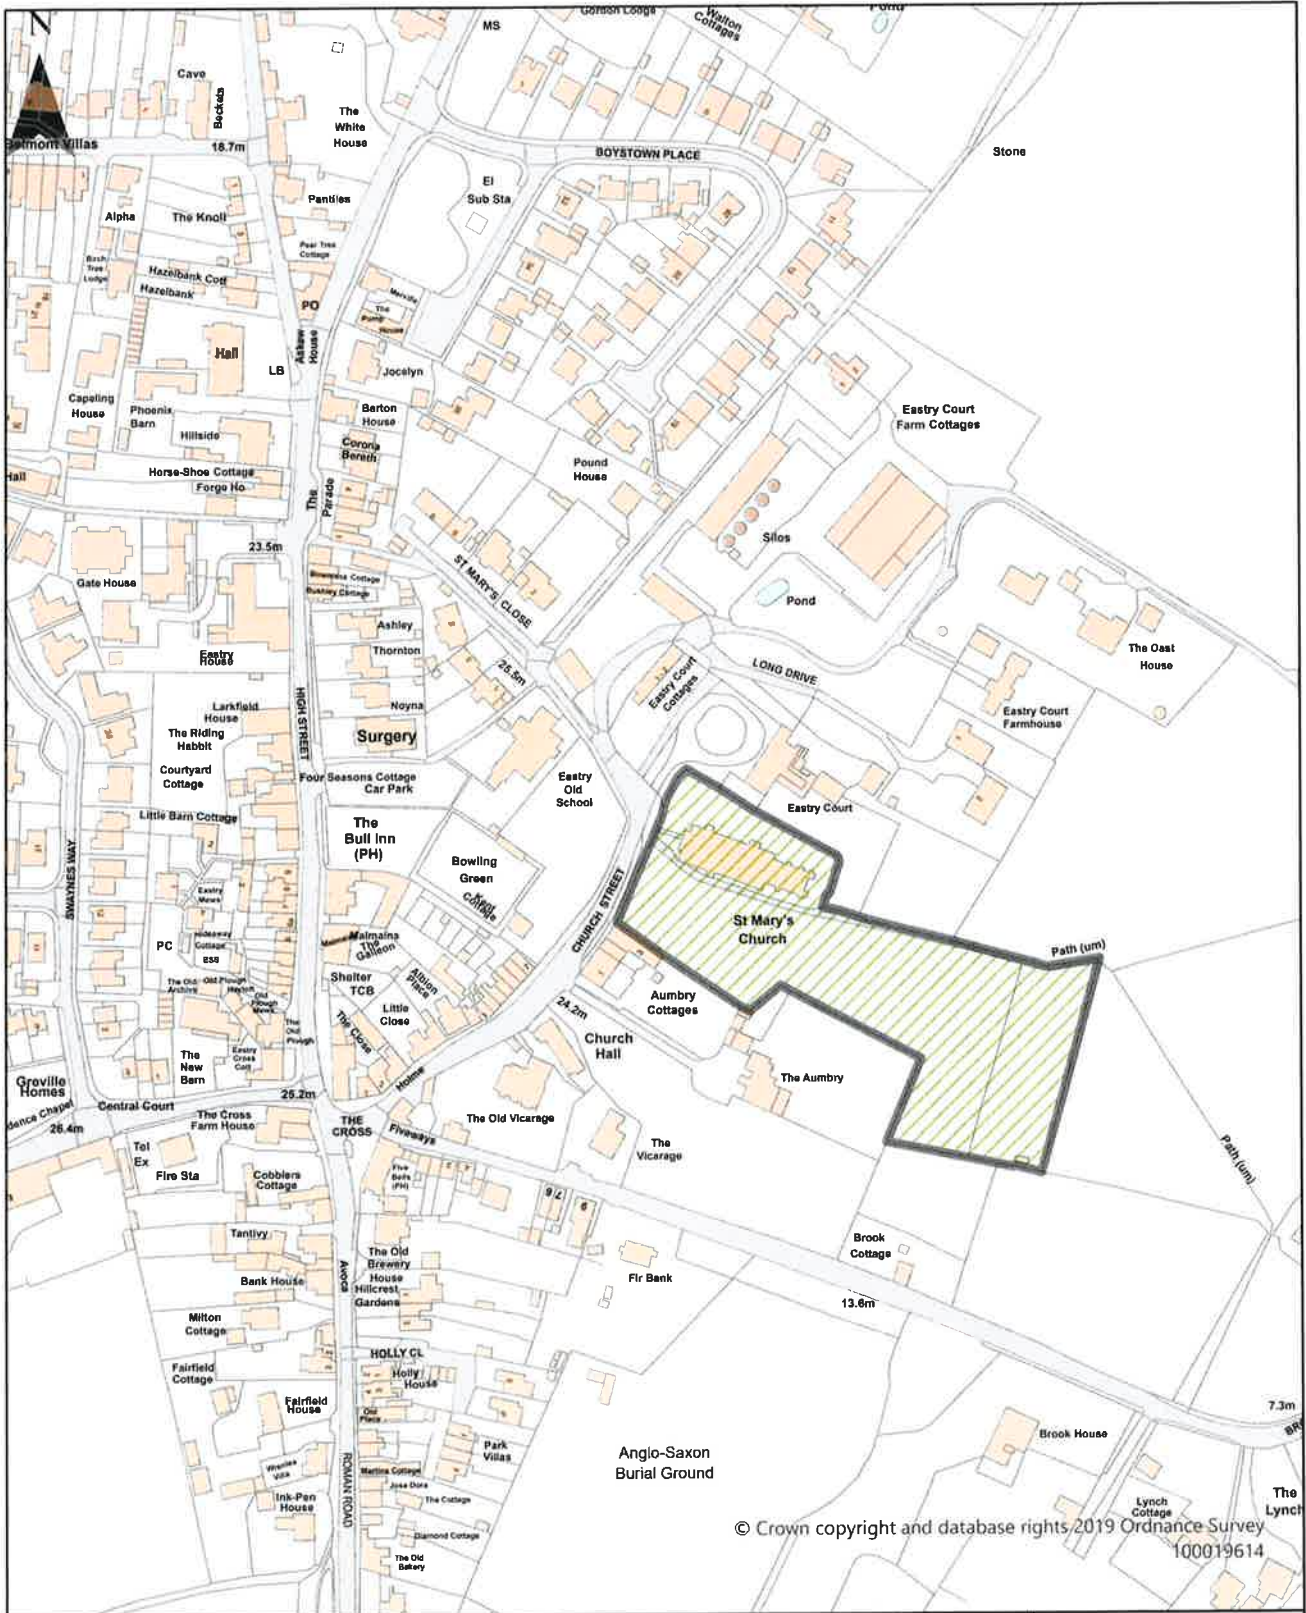

Dover District Council
Honeywood Close
White Cliffs Business Park
Whitfield
DOVER
CT16 3PJ

Dover District Council Public Spaces
Protection Order 2022
Schedule 1 Map 16
St Mary's Churchyard, Church Street, Eastry

Dog Restrictions 2022
Restriction
Dog Exclusion
Dogs On Leads
Seasonal Dog Bans
Scale: 1:2,459