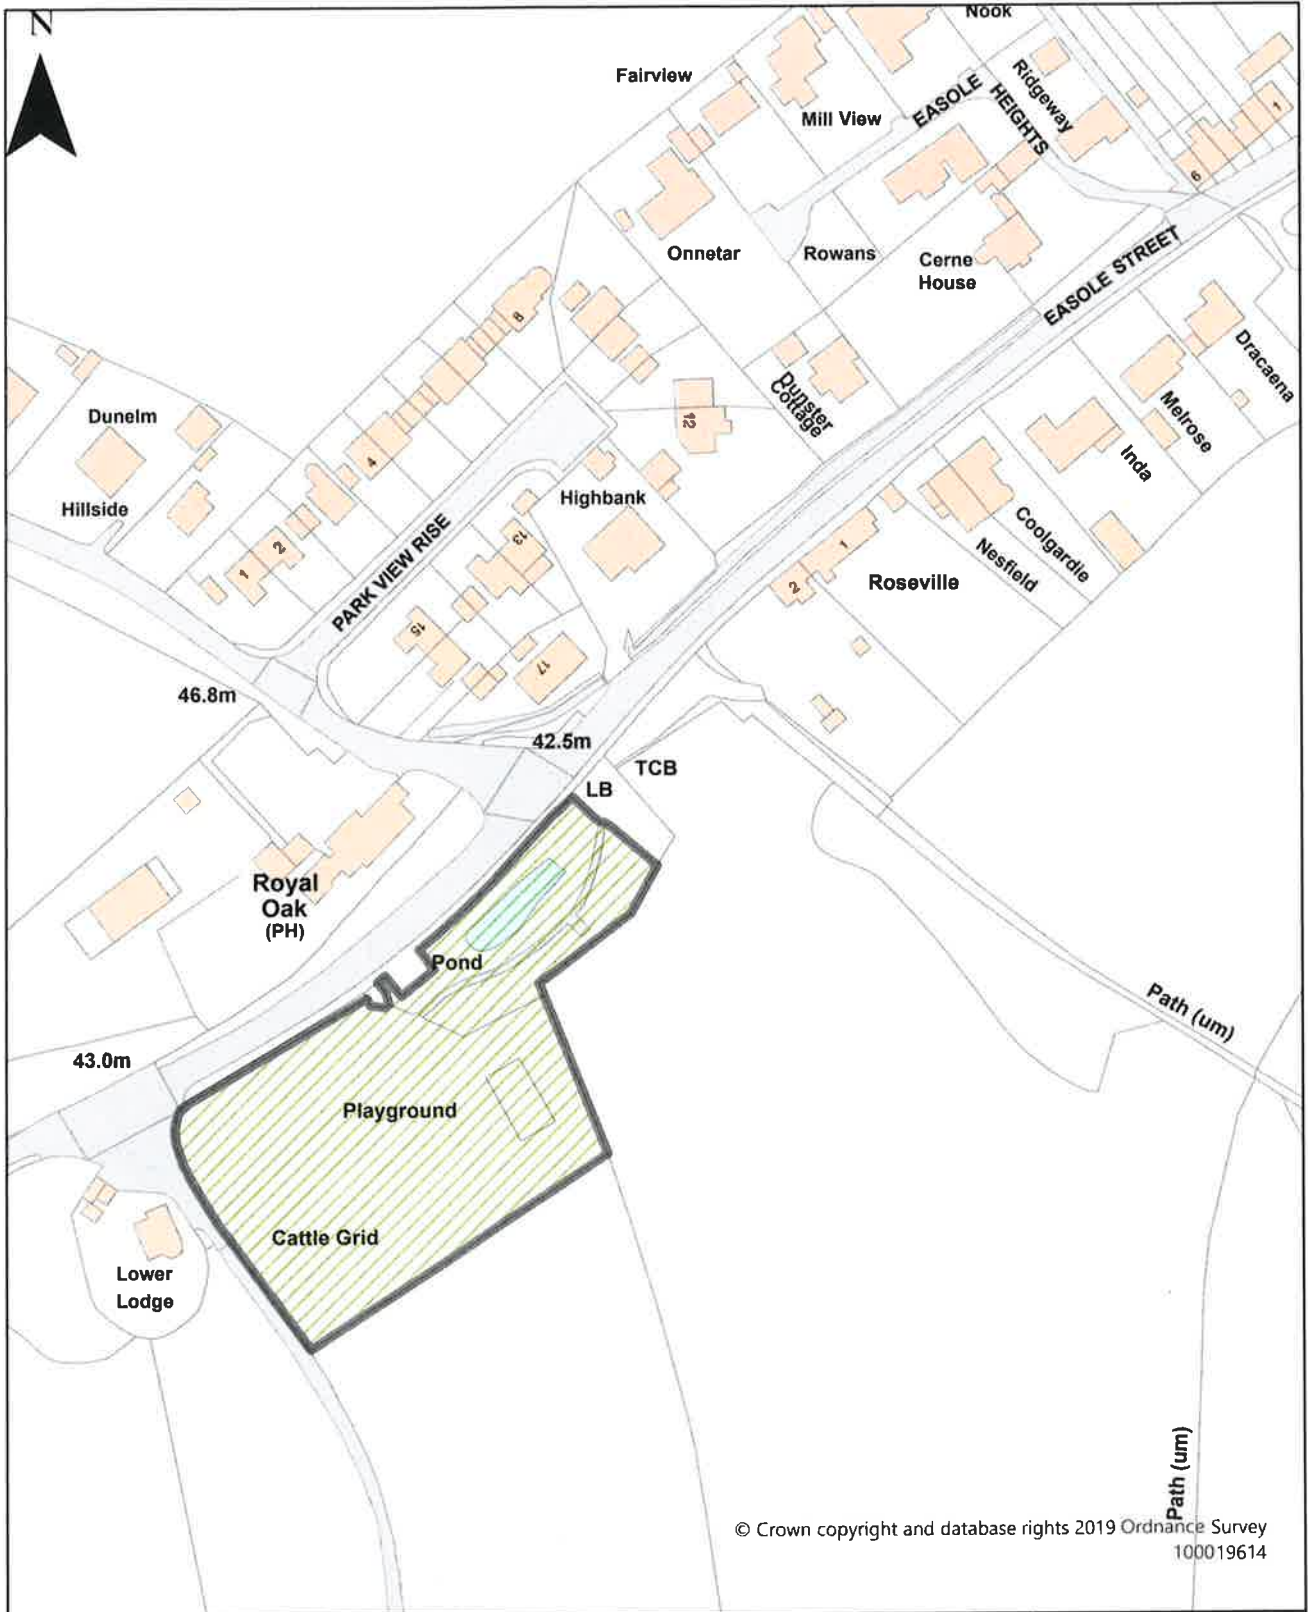

Dover District Council
Honeywood Close
White Cliffs Business Park
Whitfield
DOVER
CT16 3PJ

Dover District Council Public Spaces
Protection Order 2022
Schedule 1 Map 19
Nonington Village Pond and Recreation
Ground, Holt Street, Nonington

Dog Restrictions 2022

1. **Restriction**
2. Dog Exclusion
   - Dogs On Leads
   - Seasonal Dog Bans

Scale: 1:1,409