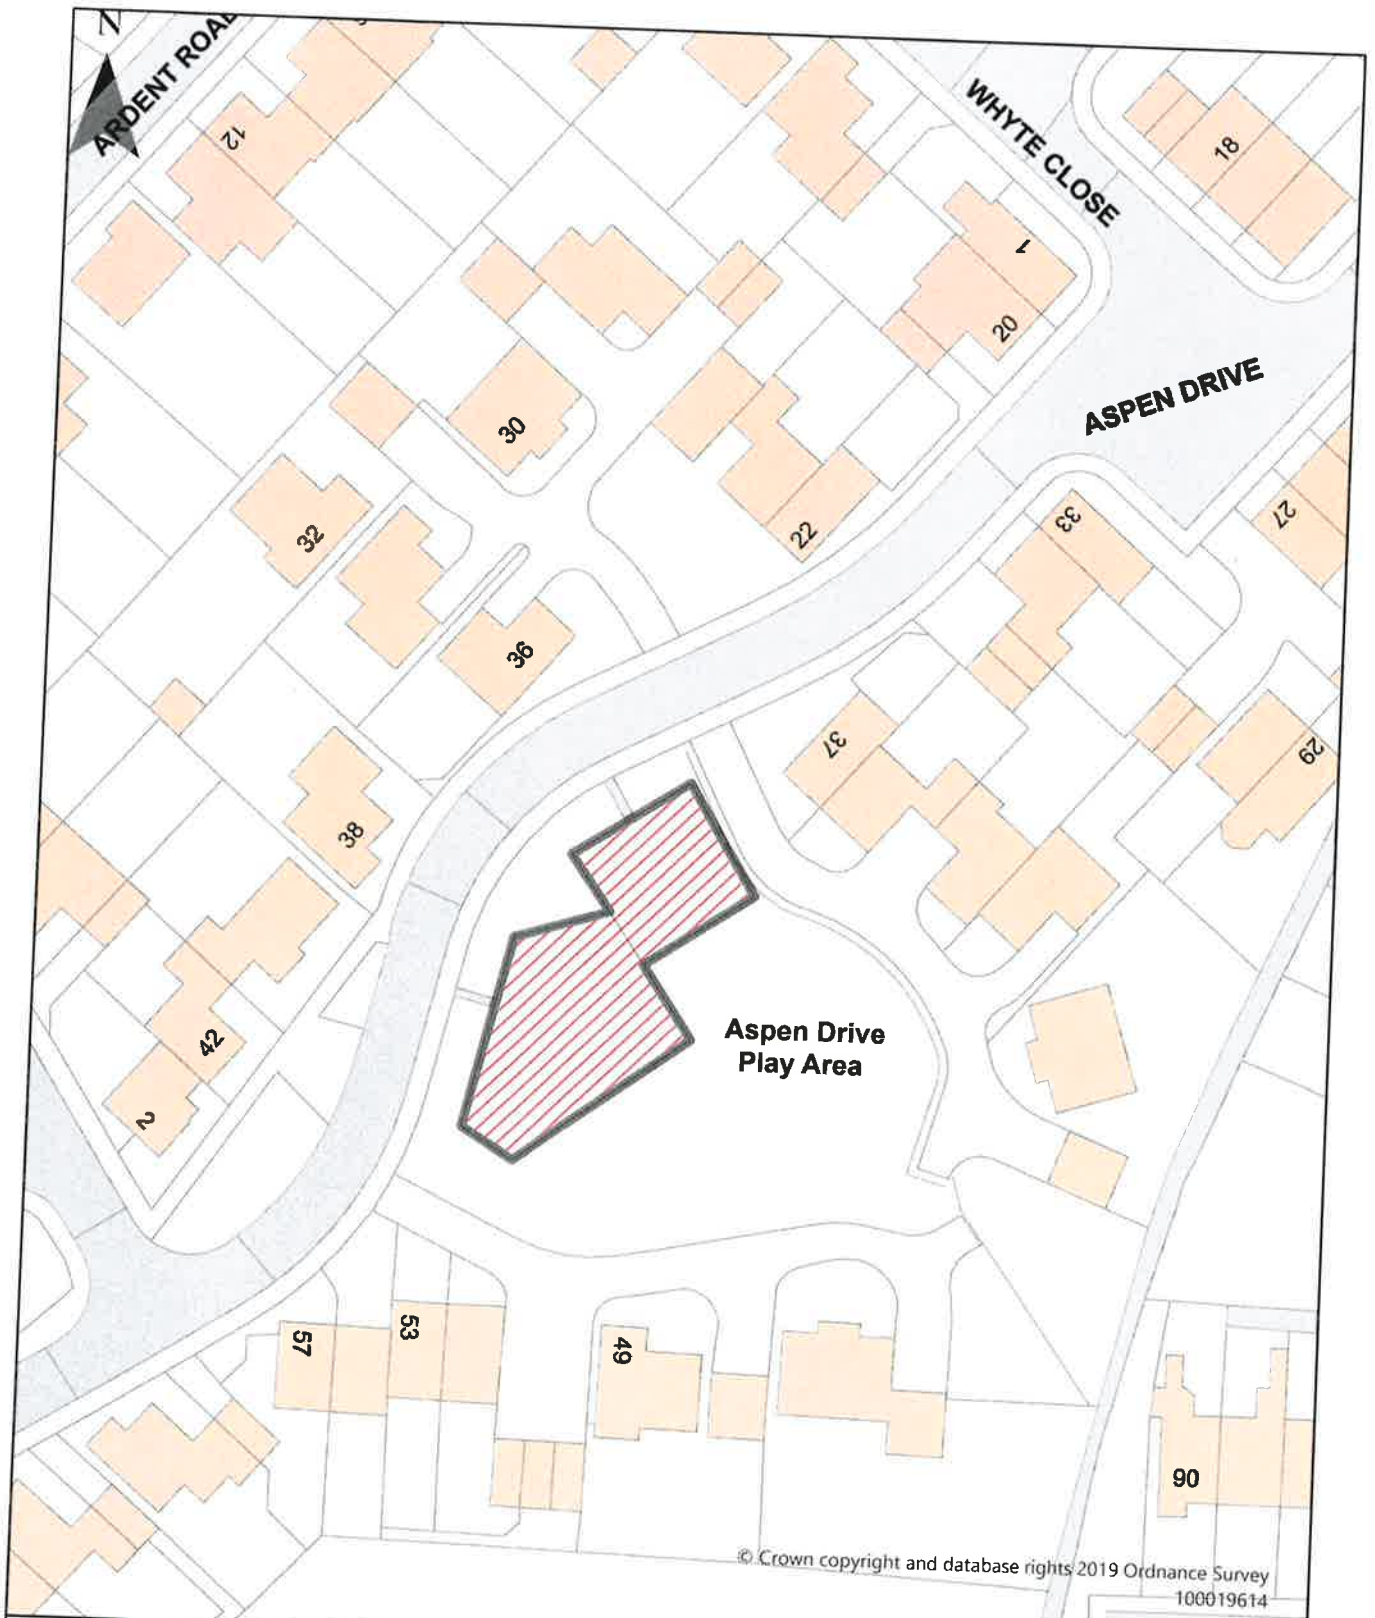

© Crown copyright and database rights 2019 Ordnance Survey 100019614

Dover District Council
Honeywood Close
White Cliffs Business Park
Whitfield
DOVER
CT16 3PJ

Dover District Council Public Spaces
Protection Order 2022

Schedule 2 Map 54

Enclosed Children's Play Area, Aspen Drive,
Whitfield

Dog Restrictions 2022

Restriction

- Dog Exclusion
- Dogs On Leads
- Seasonal Dog Bans

Scale: 1:623