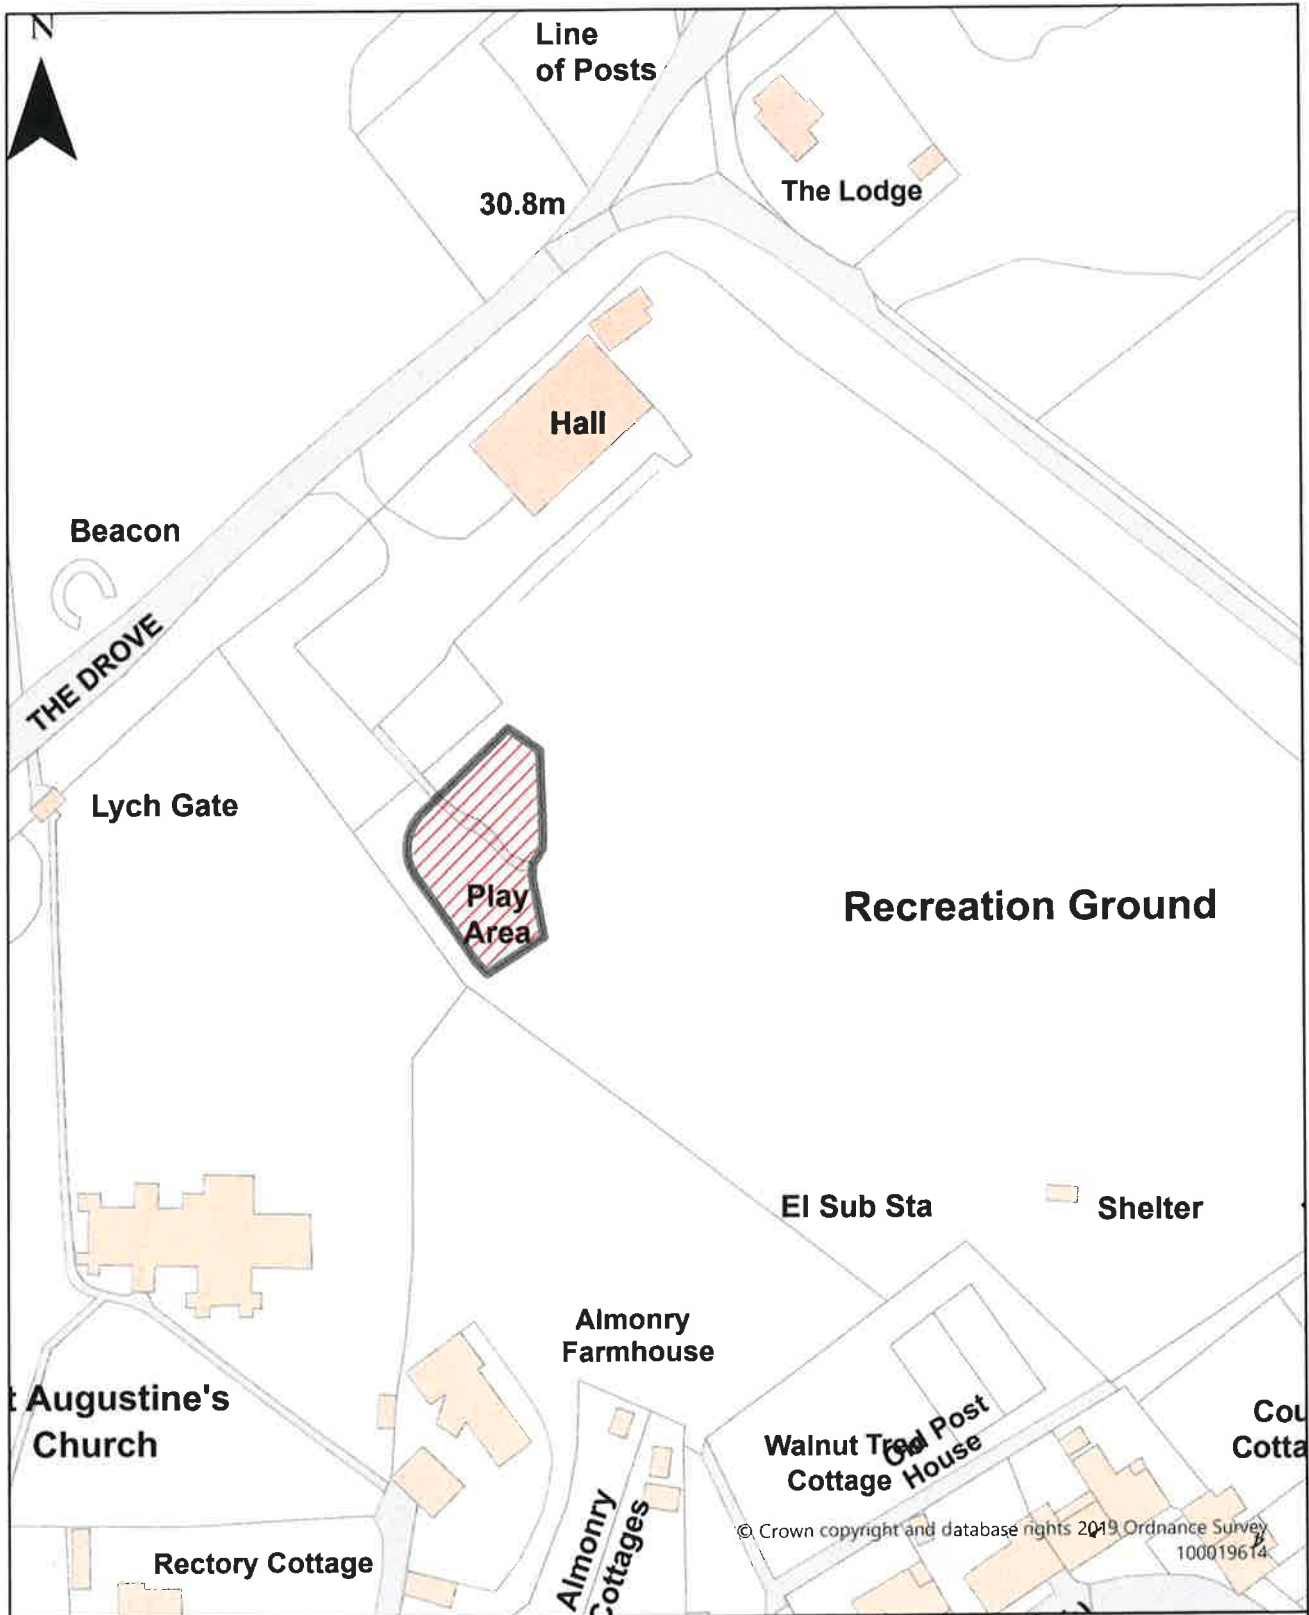

© Crown copyright and database rights 2019 Ordnance Survey 100019614

DOVER DISTRICT COUNCIL	Dover District Council Honeywood Close White Cliffs Business Park Whitfield DOVER CT16 3PJ	Dover District Council Public Spaces Protection Order 2022 Schedule 2 Map 35 Enclosed Children's Play Area, The Drove, Northbourne	Dog Restrictions 2022 Restriction - Dog Exclusion - Dogs On Leads - Seasonal Dog Bans Scale: 1:945