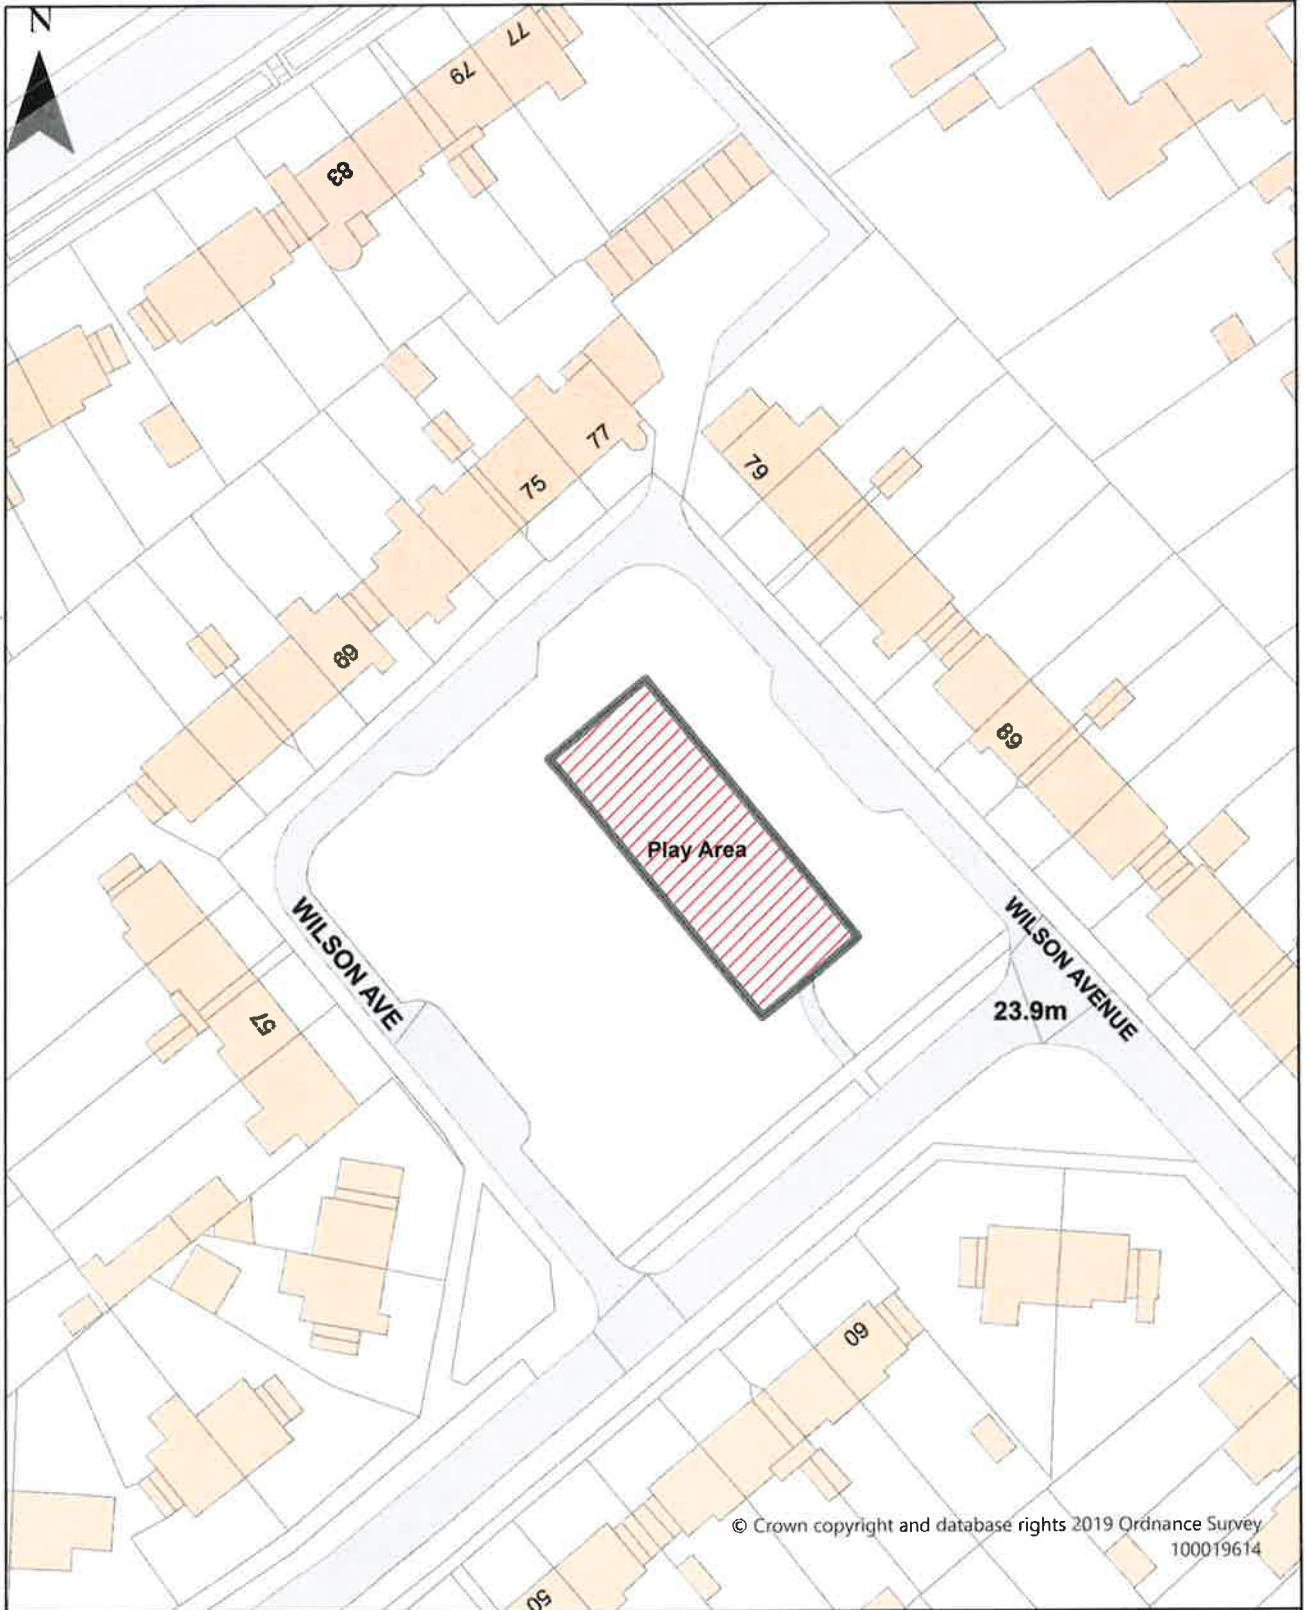

Dover District Council
Honeywood Close
White Cliffs Business Park
Whitfield
DOVER
CT16 3PJ

Dover District Council Public Spaces
Protection Order 2022
Schedule 2 Map 14
Enclosed Children's Play Area, Wilson Avenue,
Deal

Dog Restrictions 2022
Restriction
Dog Exclusion
Dogs On Leads
Seasonal Dog Bans
Scale: 1:660