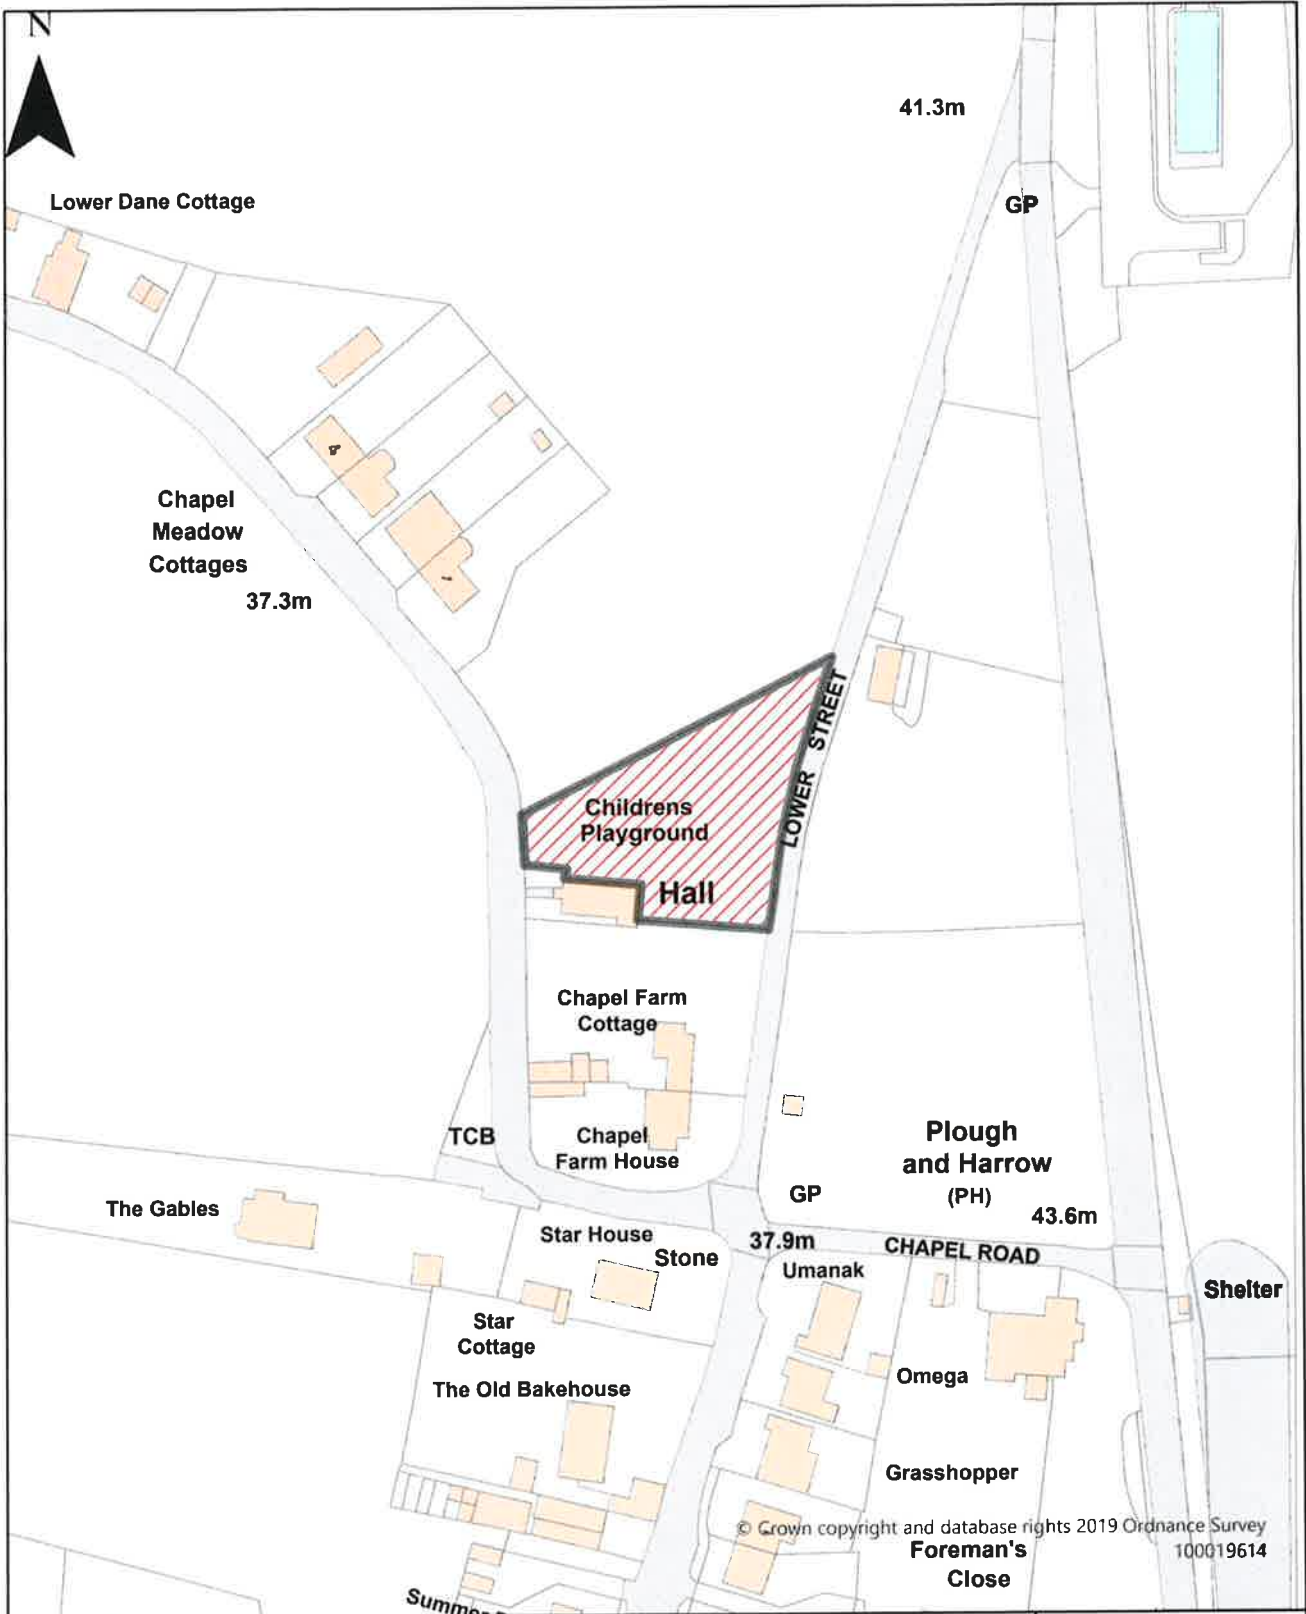

Dover District Council
Honeywood Close
White Cliffs Business Park
Whitfield
DOVER
CT16 3PJ

Dover District Council Public Spaces
Protection Order 2022
Schedule 2 Map 49
Enclosed Children's Play Area, Chapel Road,
Tilmanstone

Dog Restrictions 2022
Restriction
Dog Exclusion
Dogs On Leads
Seasonal Dog Bans
Scale: 1:1,260