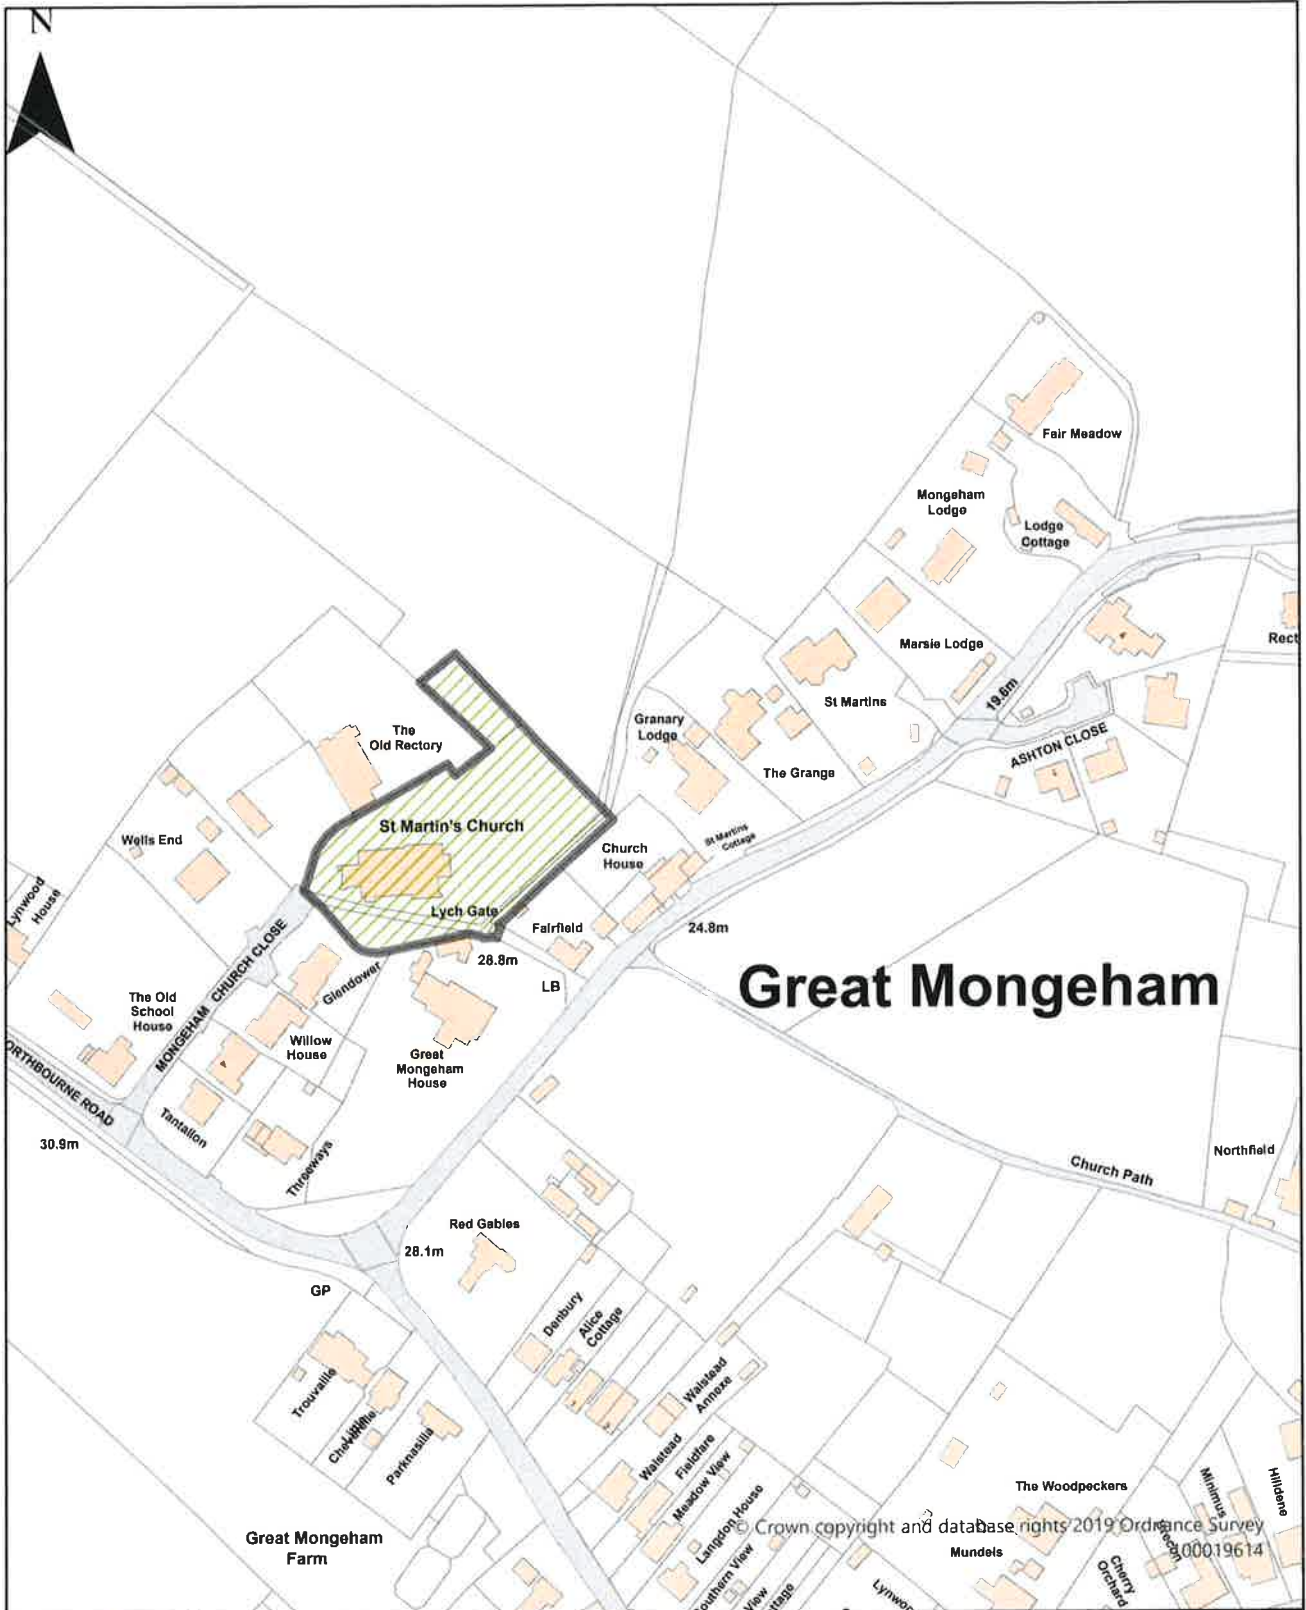

Dover District Council
Honeywood Close
White Cliffs Business Park
Whitfield
DOVER
CT16 3PJ

Dover District Council Public Spaces
Protection Order 2022
Schedule 1 Map 17
St Martin's Churchyard, Mongeham Church
Close, Great Mongeham

Dog Restrictions 2022
Restriction
Dog Exclusion
Dogs On Leads
Seasonal Dog Bans
Scale: 1:2,060