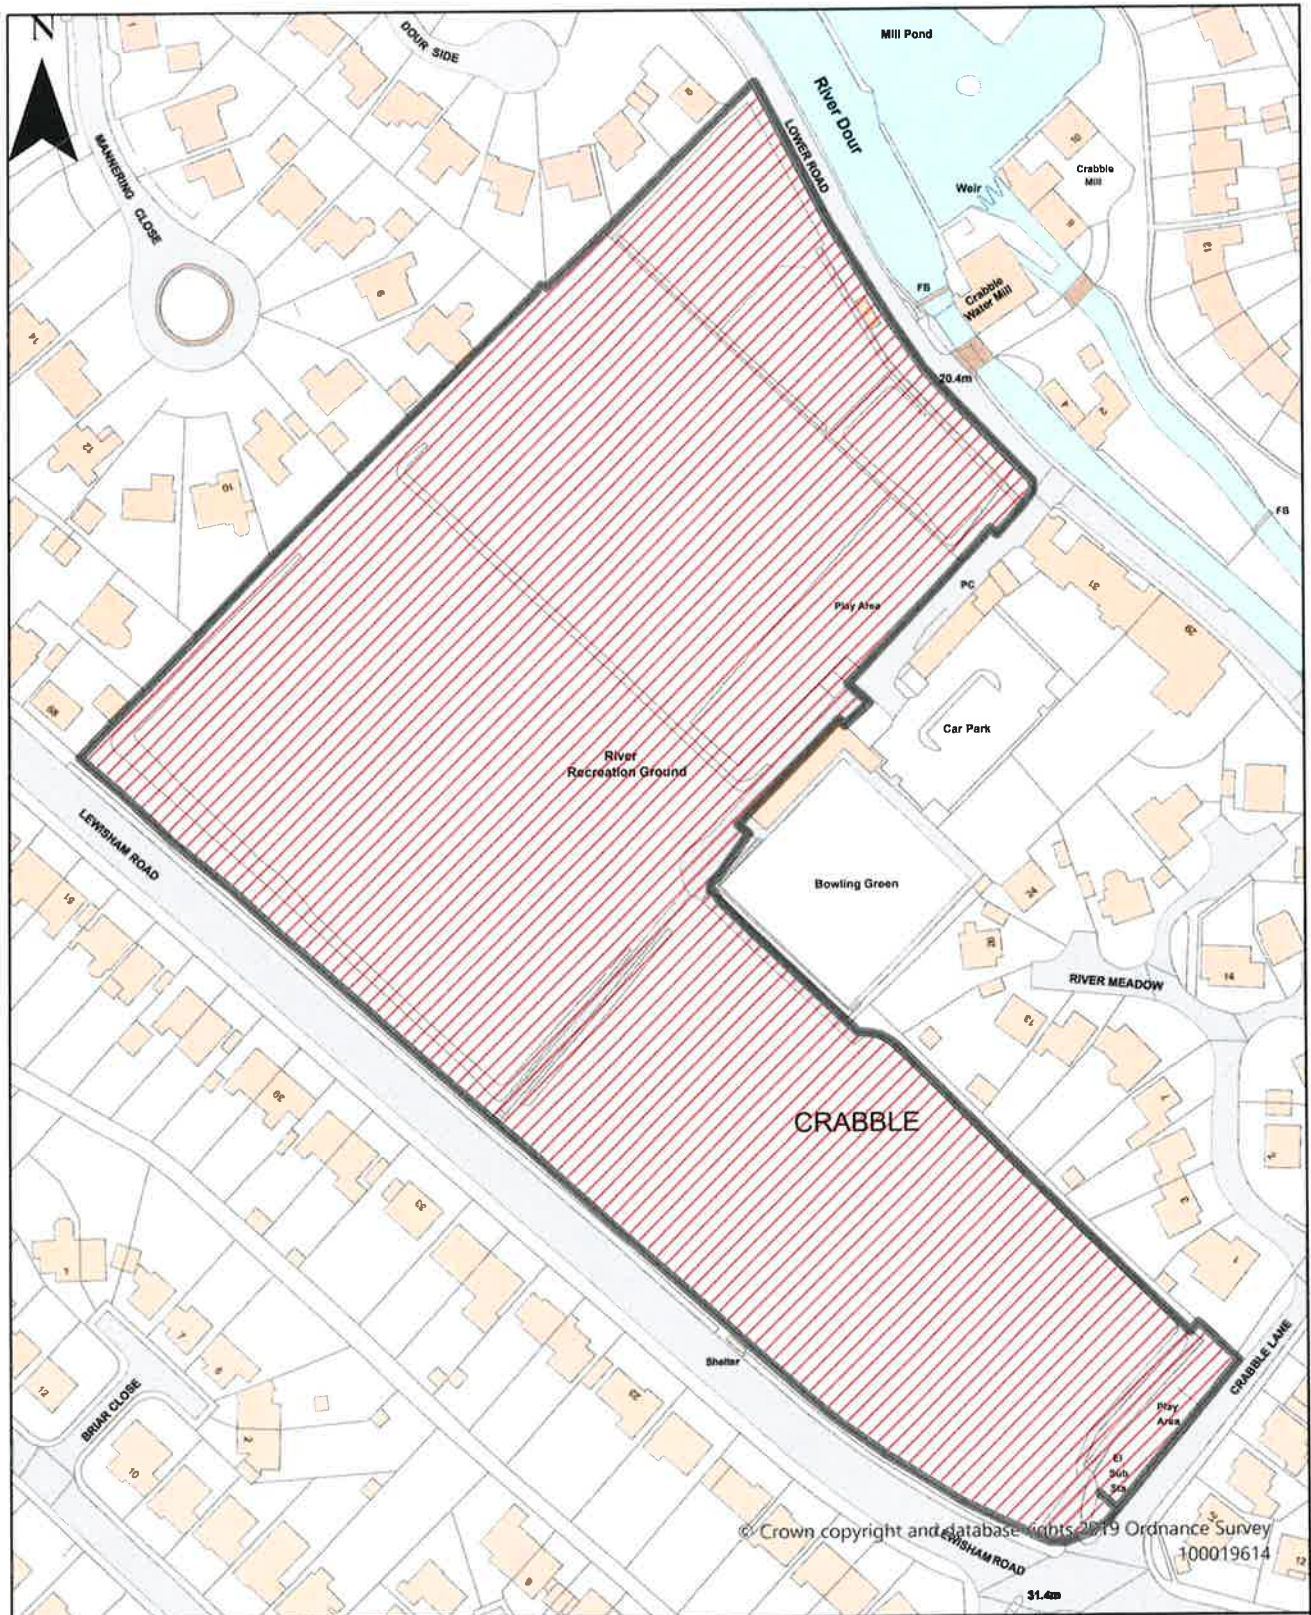

Dover District Council
Honeywood Close
White Cliffs Business Park
Whitfield
DOVER
CT16 3PJ

Dover District Council Public Spaces Protection
Order 2022
Schedule 2 Map 39
Enclosed Children's Play Area, Tennis Courts
and Sports Pitches, Lewisham Road Recreation
Ground, River

Dog Restrictions 2022
Restriction
Dog Exclusion
Dogs On Leads
Seasonal Dog Bans
Scale: 1:1,462