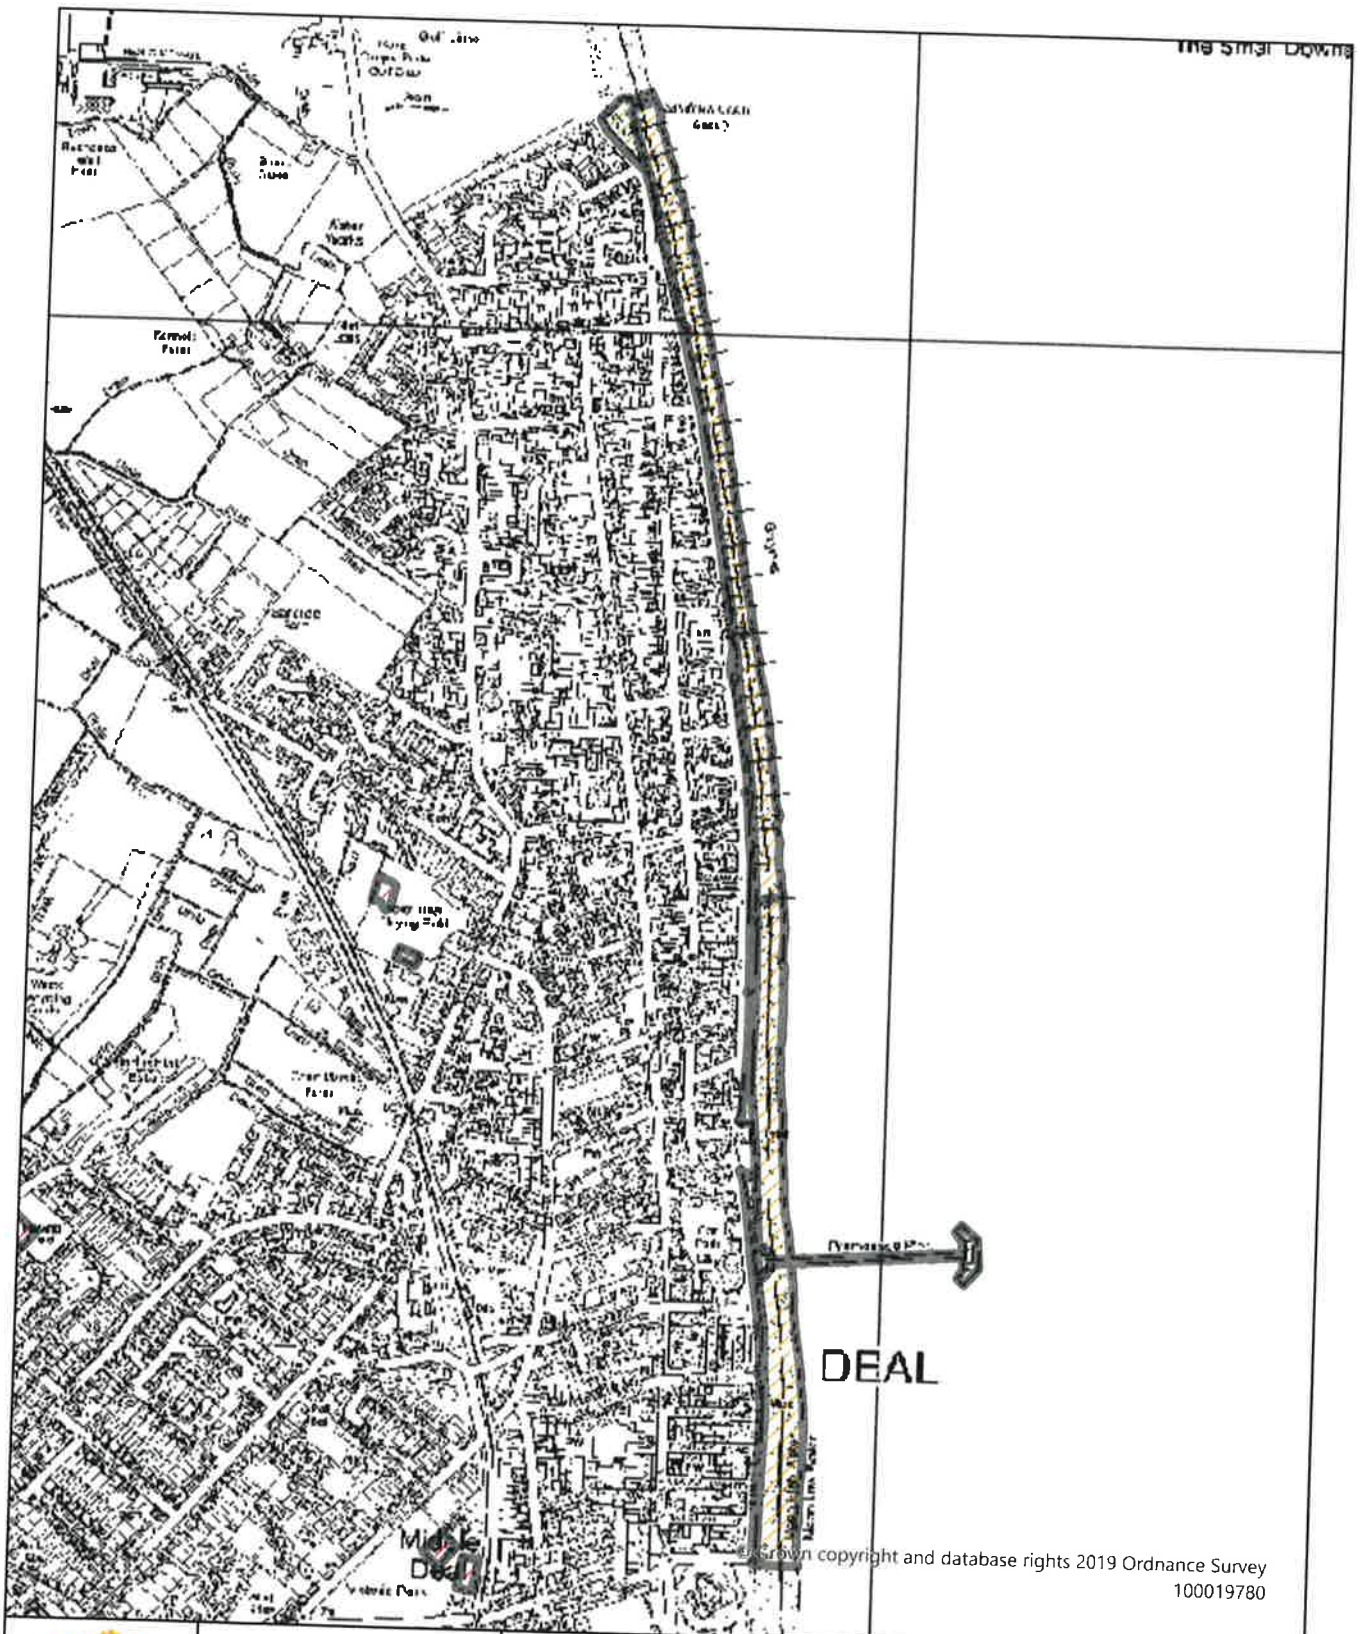

Schedule 1 Map 5

Hamilton Road Cemetery, Deal

Dog Restrictions 2022

Restriction

-  Dog Exclusion
-  Dogs On Leads
-  Seasonal Dog Bans

Scale: 1:2,155

The Street Downs

DEAL