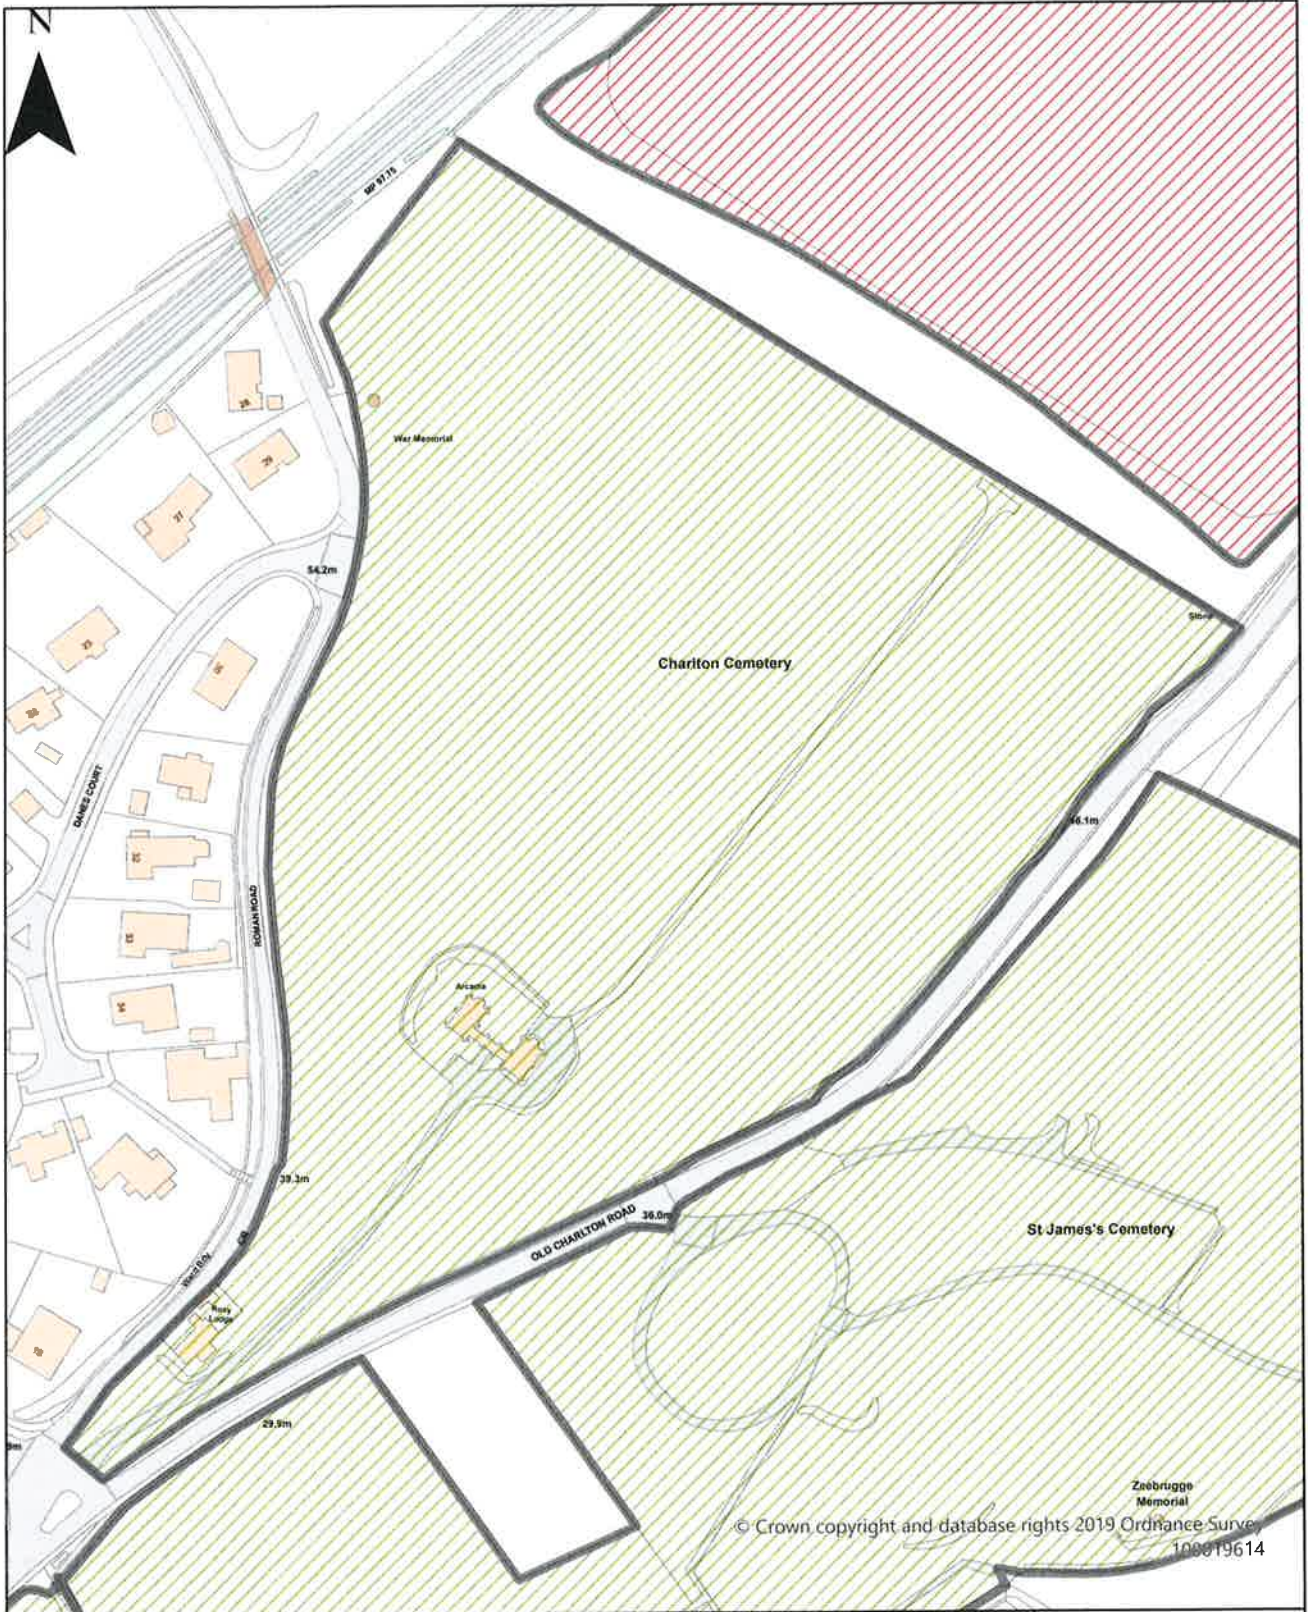

© Crown copyright and database rights 2019 Ordnance Survey 100019614

Dover District Council
Honeywood Close
White Cliffs Business Park
Whitfield
DOVER
CT16 3PJ

Dover District Council Public Spaces
Protection Order 2022
Schedule 1 Map 8
Charlton Cemetery, Dover

Dog Restrictions 2022
Restriction
Dog Exclusion
Dogs On Leads
Seasonal Dog Bans
Scale: 1:1,635