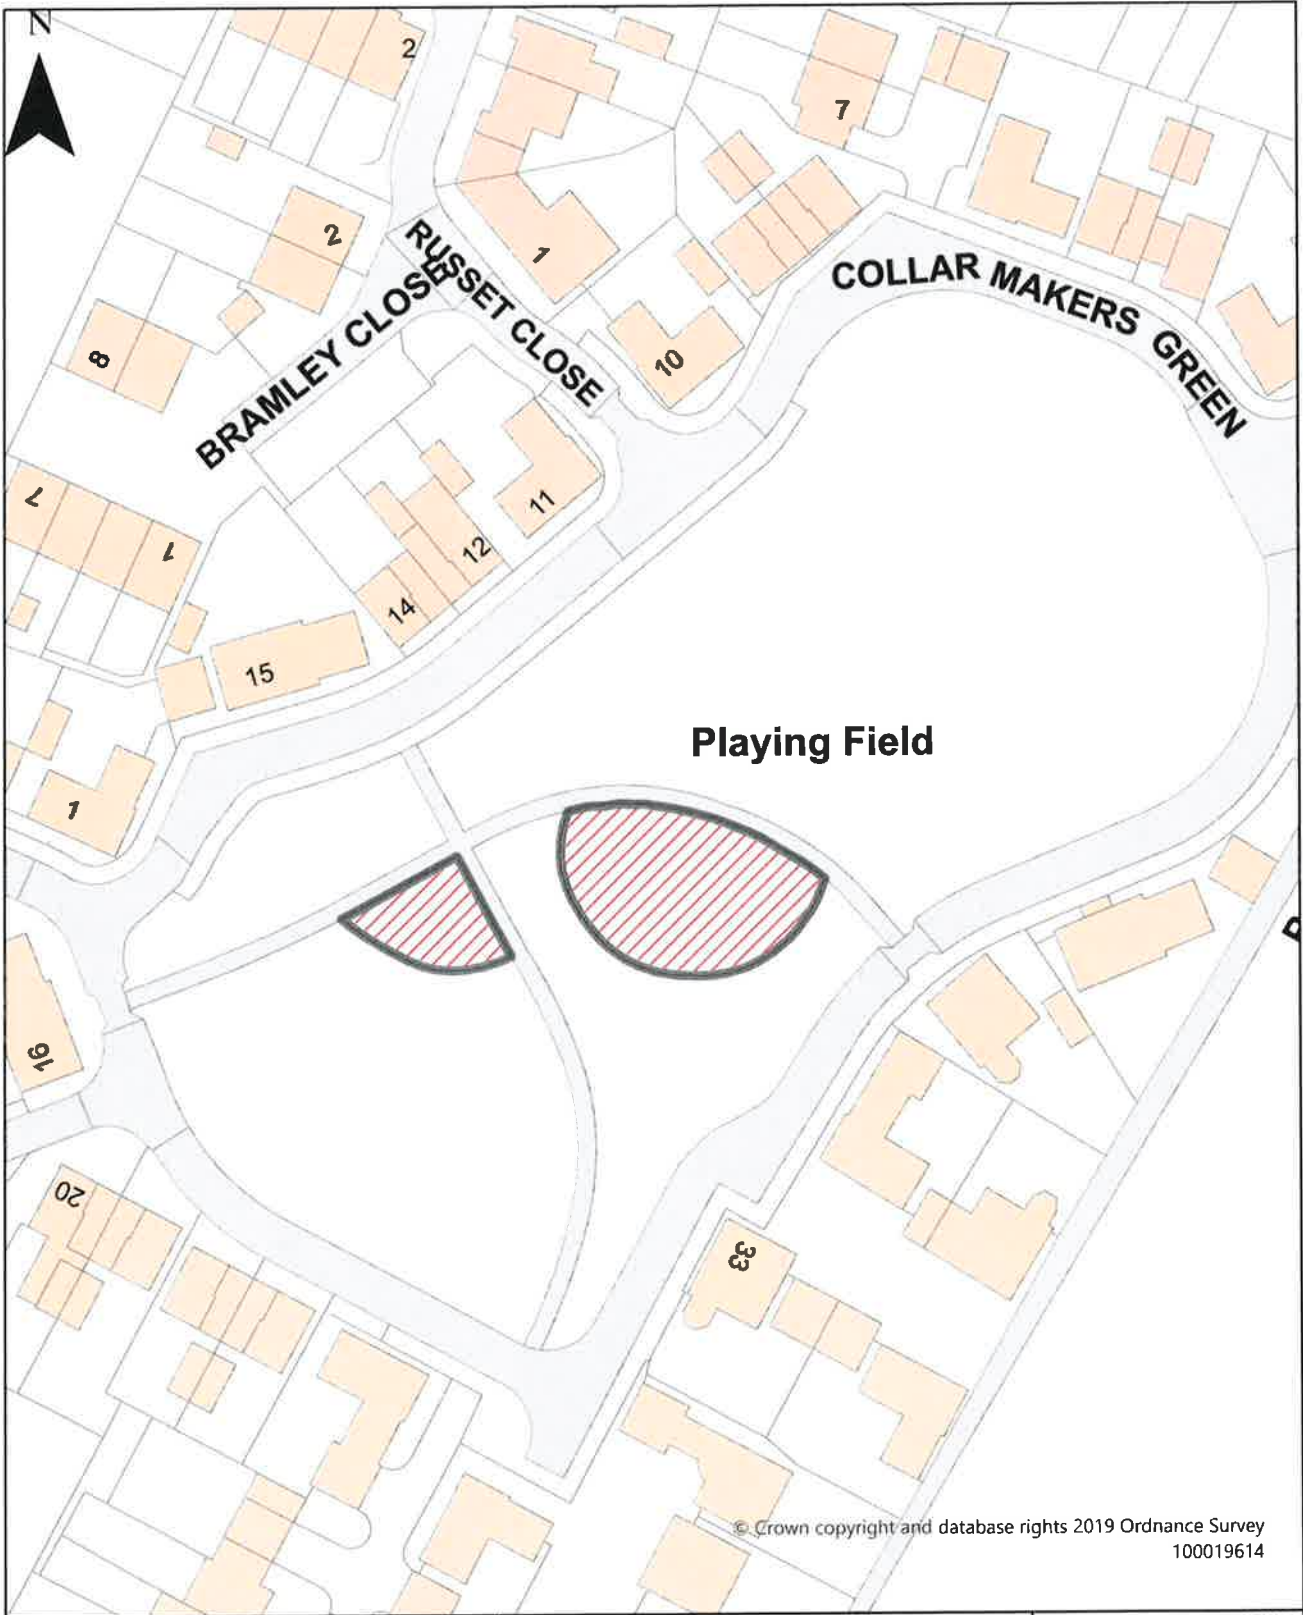

Dover District Council
Honeywood Close
White Cliffs Business Park
Whitfield
DOVER
CT16 3PJ

Dover District Council Public Spaces Protection
Order 2022
Schedule 2 Map 1
Enclosed Children's Play Area, Collar Maker's
Green, Ash

Dog Restrictions 2022
Restriction
Dog Exclusion
Dogs On Leads
Seasonal Dog Bans
Scale: 1:742