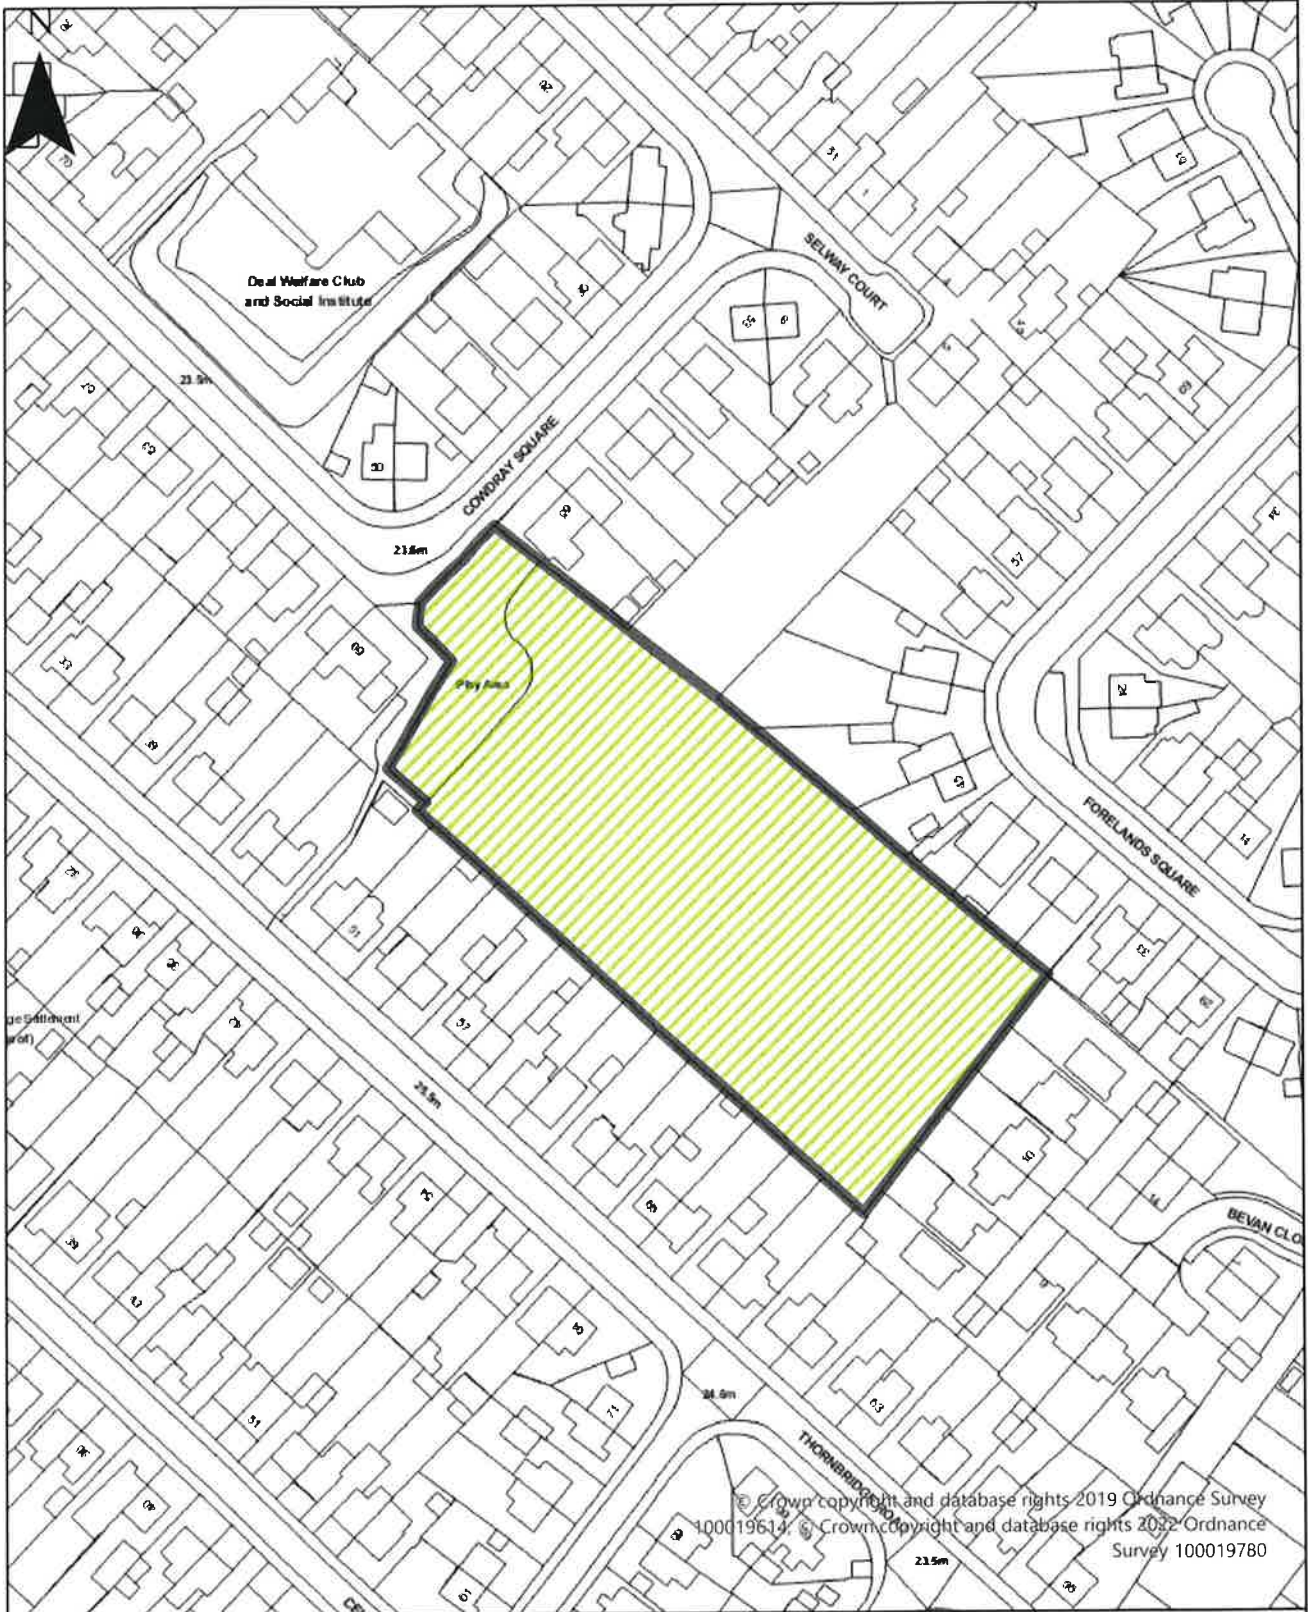

Schedule 1 Map 2

St Peter's Churchyard, Church Whitfield Road,
 Church Whitfield

Dog Restrictions 2022

Restriction

-  Dog Exclusion
-  Dogs On Leads
-  Seasonal Dog Bans

Scale: 1:1,100

 <p>DOVER DISTRICT COUNCIL</p>	<p>Dover District Council Honeywood Close White Cliffs Business Park Whitfield DOVER CT16 3PJ</p>	<p>Dover District Council Public Spaces Protection Order 2022</p> <p>Schedule 1 Map 3</p> <p>Children's Playing Field, Cowdray Square, Deal, Kent</p>	<p>Legend</p> <p> Dog Exclusion</p> <p> Dogs On Leads</p> <p>Scale: 1:1,250</p>
--	--	---	--