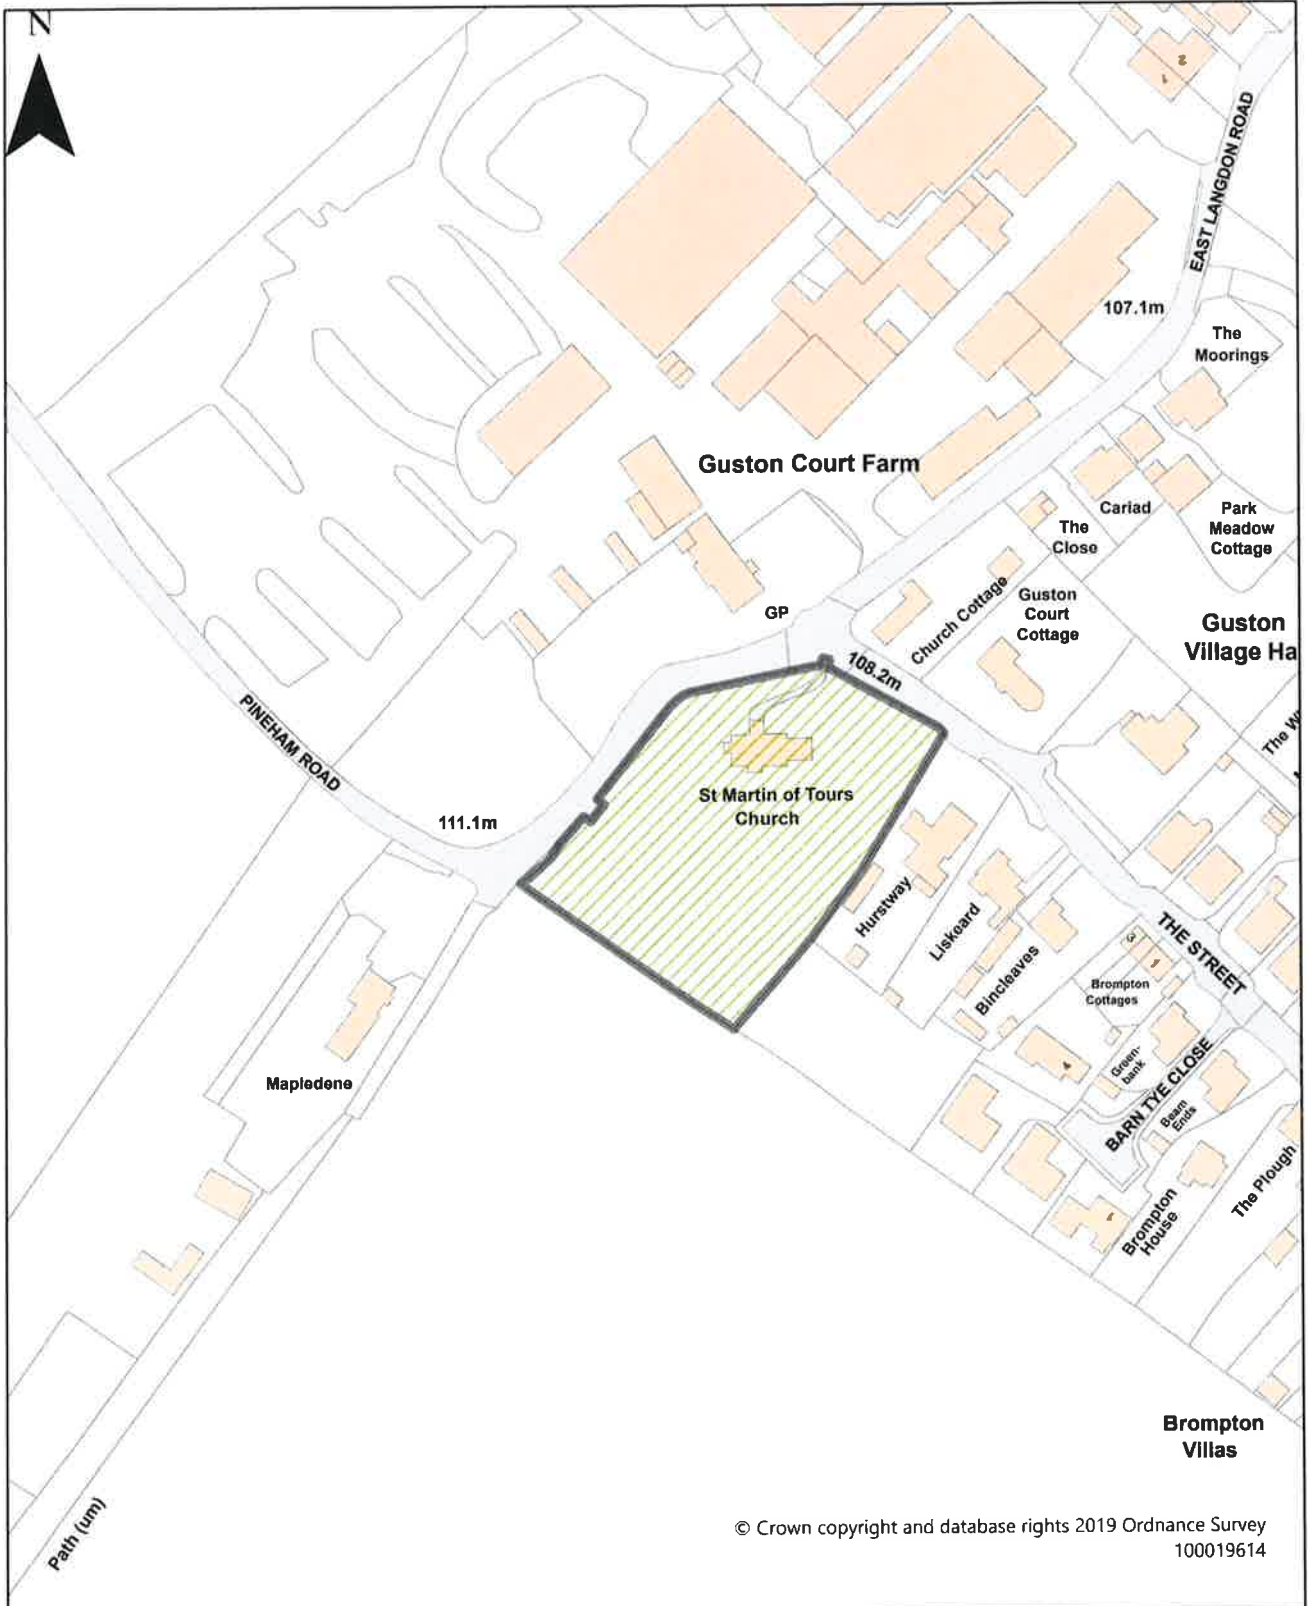

© Crown copyright and database rights 2019 Ordnance Survey 100019614

Dover District Council
Honeywood Close
White Cliffs Business Park
Whitfield
DOVER
CT16 3PJ

Dover District Council Public Spaces
Protection Order 2022
Schedule 1 Map 18
St Martin's of Tours Churchyard, East Langdon
Road, Guston

Dog Restrictions 2022

Restriction

- Dog Exclusion
- Dogs On Leads
- Seasonal Dog Bans

Scale: 1:1,607