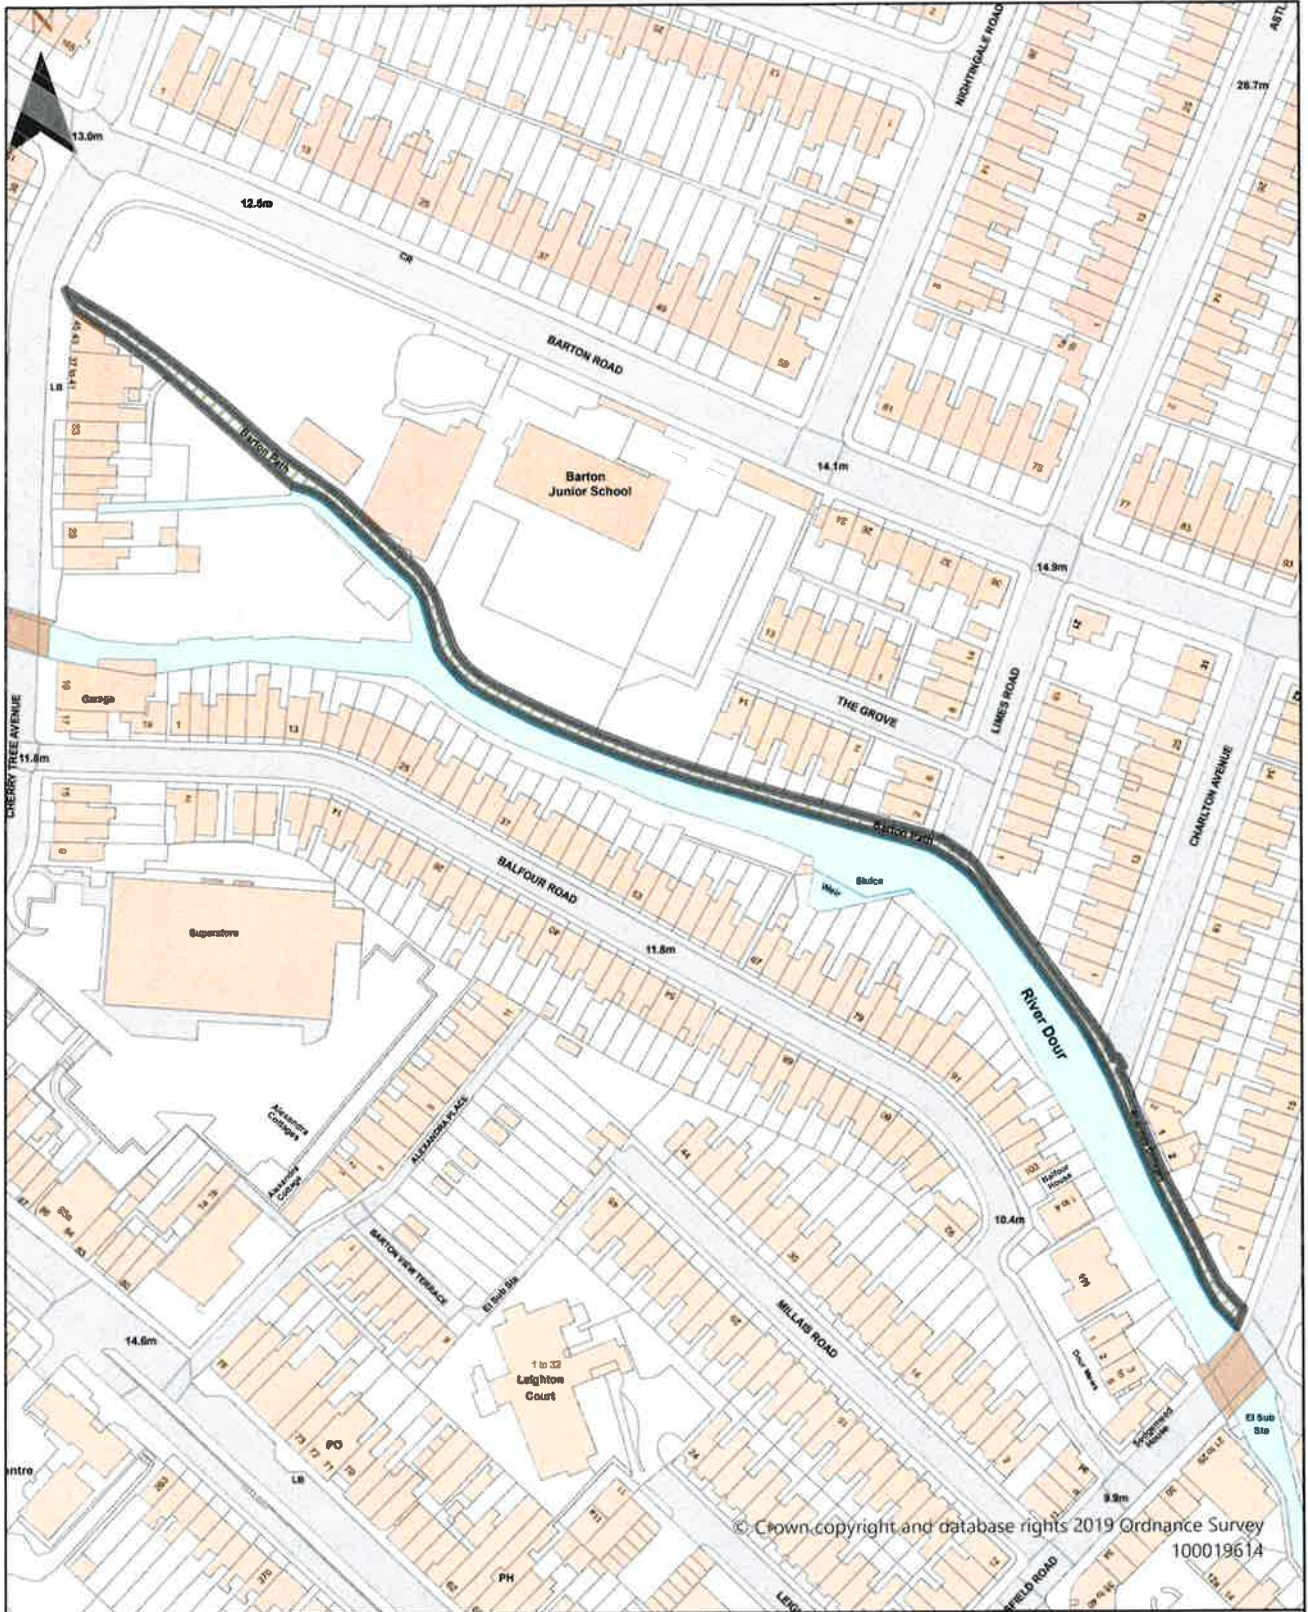

Schedule 1 Map 6

Sandown Castle Gardens and the Seafront
 Promenade from Sandown Castle to Deal Castle

Dog Restrictions 2022

Restriction

-  Dog Exclusion
-  Dogs On Leads
-  Seasonal Dog Bans

Scale: 1:9,710