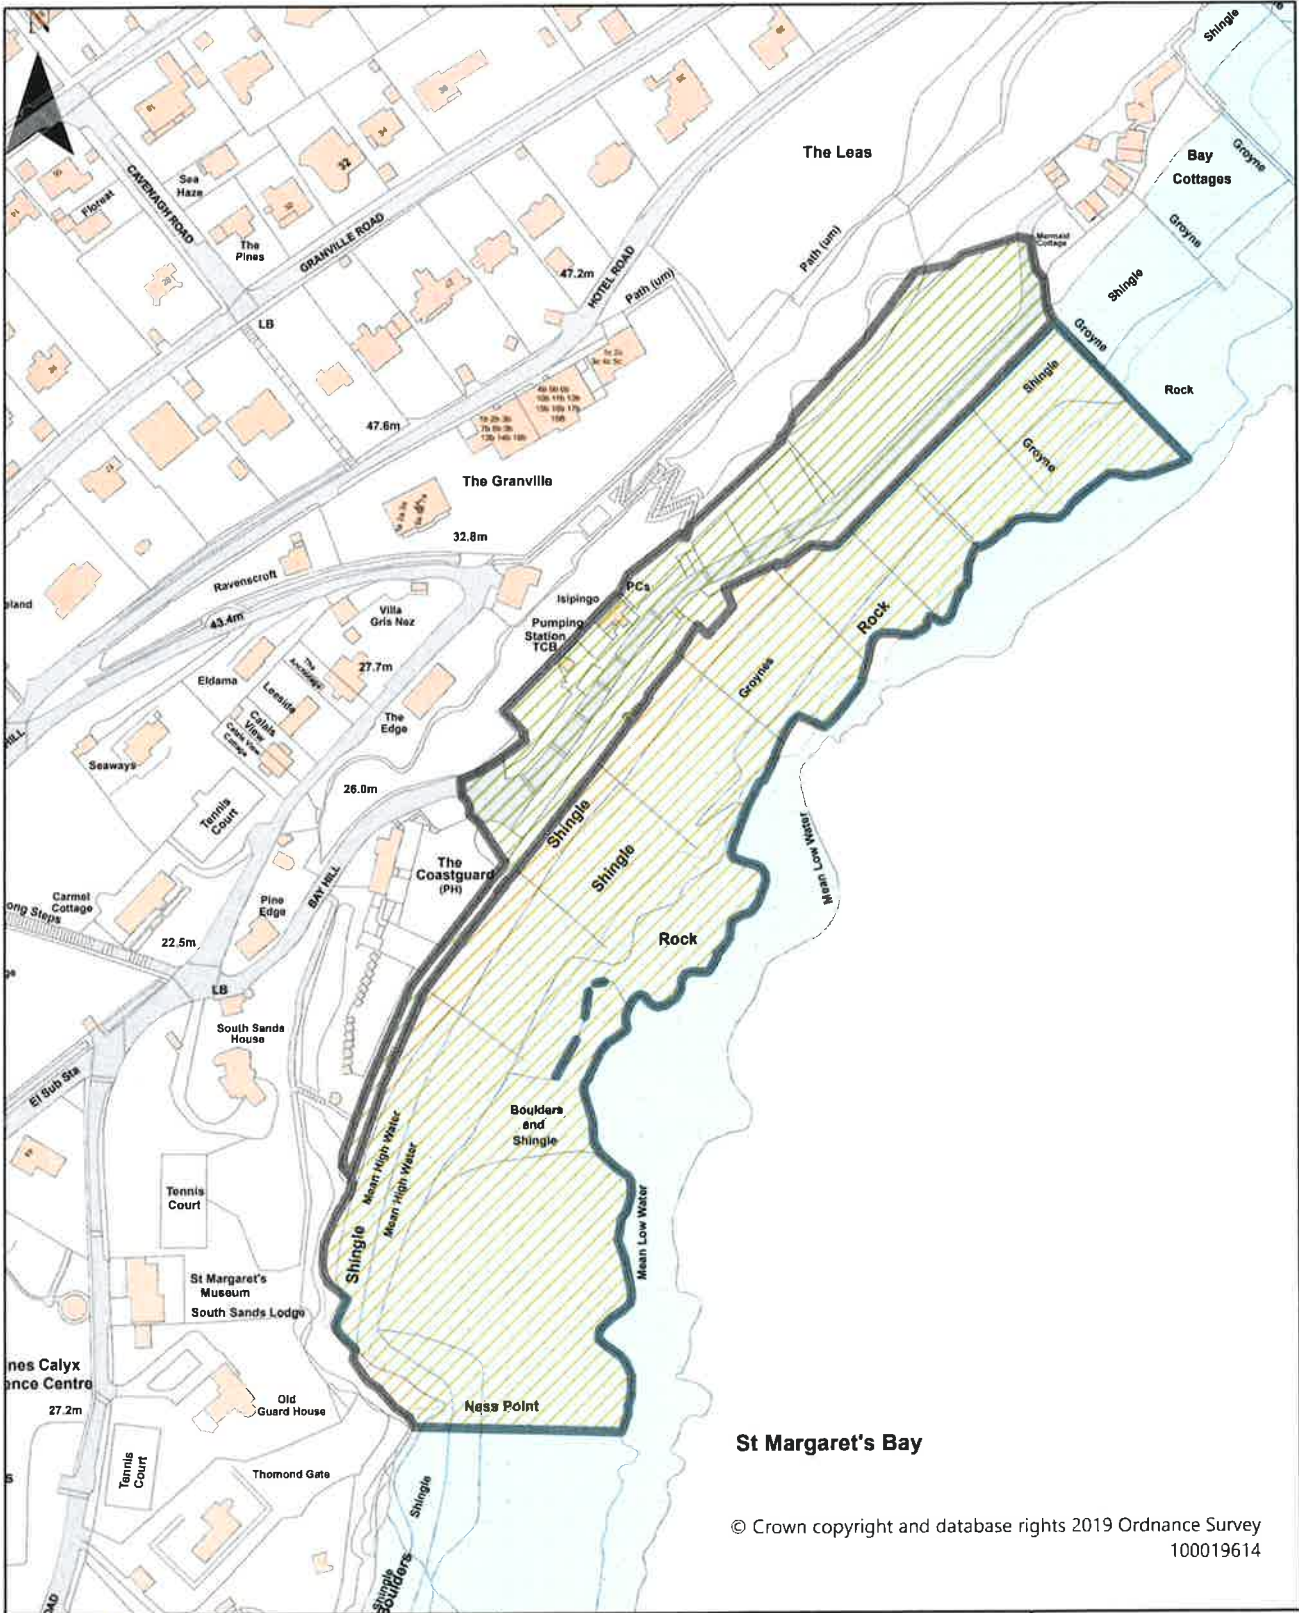

© Crown copyright and database rights 2019 Ordnance Survey
100019614

Dover District Council
Honeywood Close
White Cliffs Business Park
Whitfield
DOVER
CT16 3PJ

Dover District Council Public Spaces
Protection Order 2022

Schedule 1 Map 28

St Margaret's Bay Seafront Promenade, Car
Park and Grassed Amenity Area

Dog Restrictions 2022

1. Restriction
2. Dog Exclusion
   - Dogs On Leads
   - Seasonal Dog Bans

Scale: 1:2,423