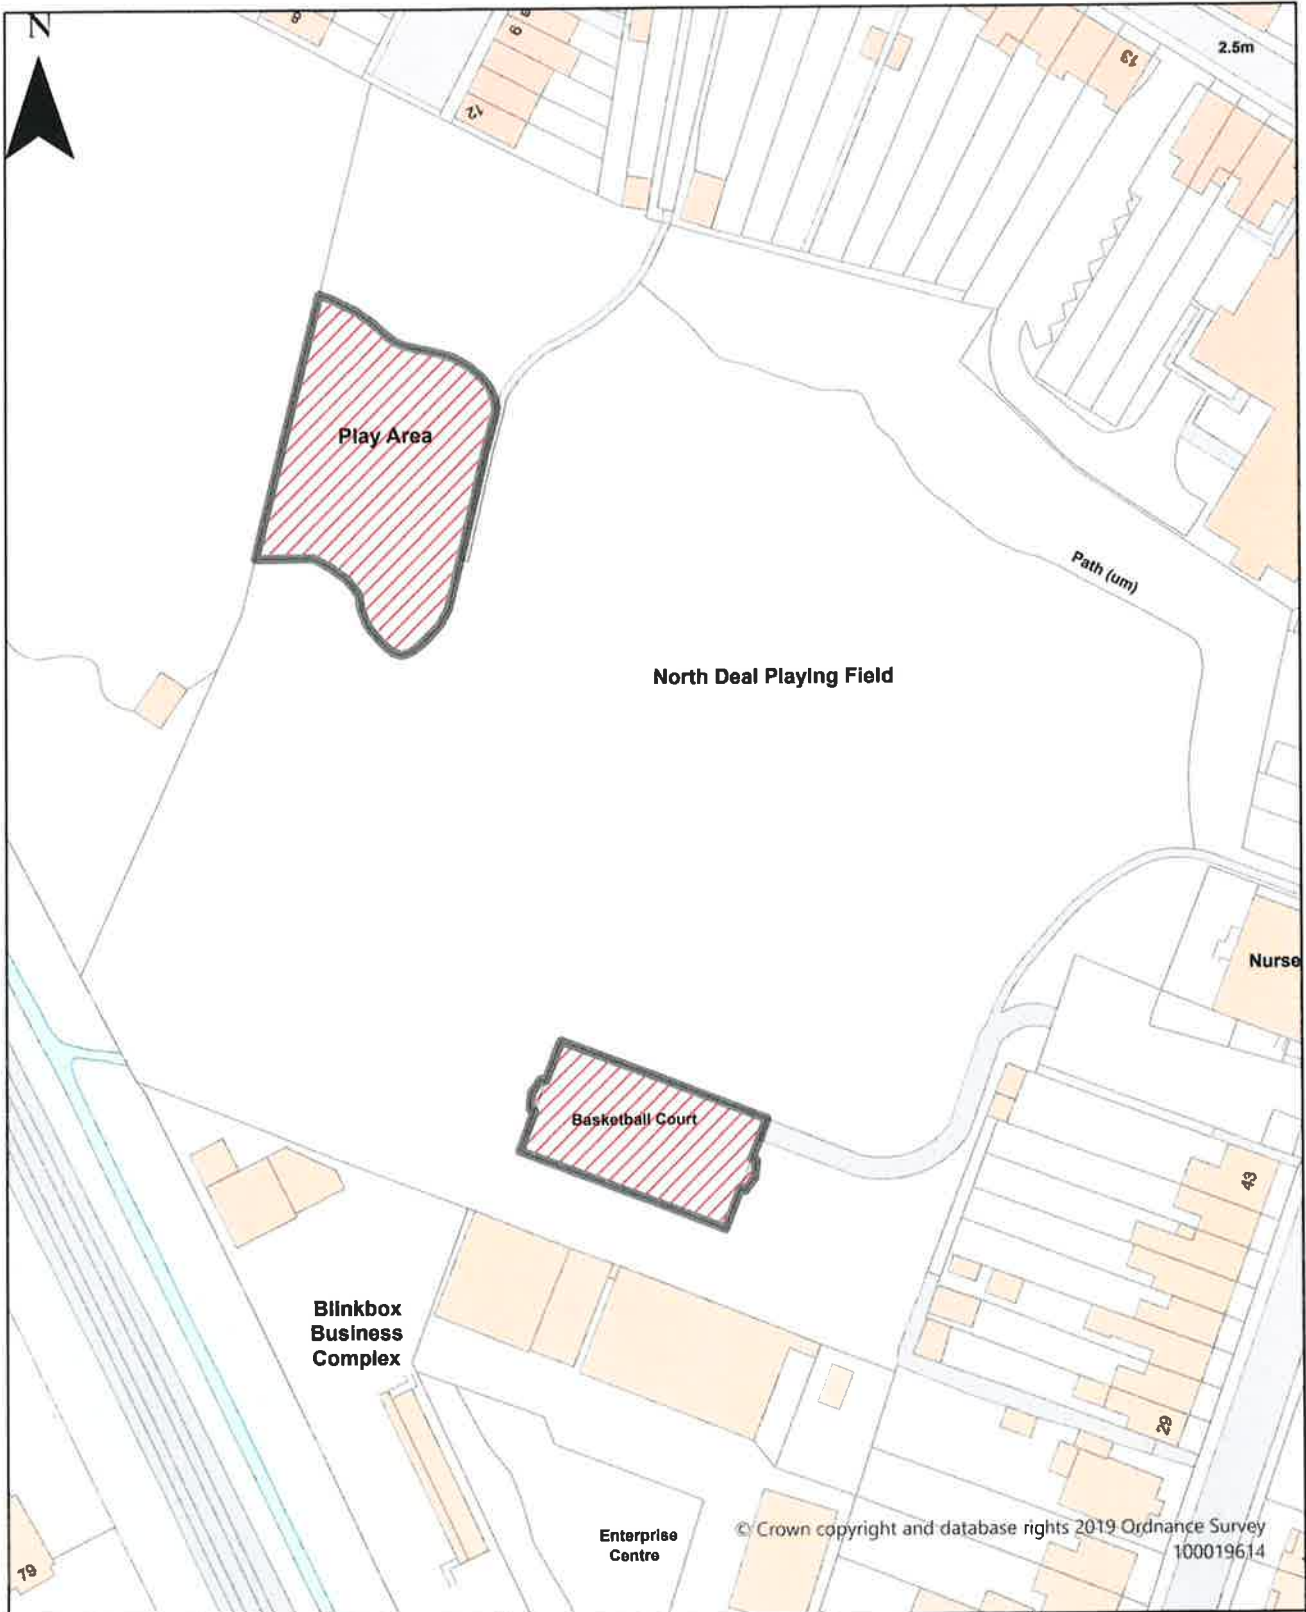

Dover District Council
Honeywood Close
White Cliffs Business Park
Whitfield
DOVER
CT16 3PJ

**Dover District Council Public Spaces
Protection Order 2022**

Schedule 2 Map 10

Enclosed Children's Play Area & MUGA, North
Deal Recreation Ground, Western Road, Deal

Dog Restrictions 2022

Restriction

- Dog Exclusion
- Dogs On Leads
- Seasonal Dog Bans

Scale: 1:928

© Crown copyright and database rights 2019 Ordnance Survey
100019614