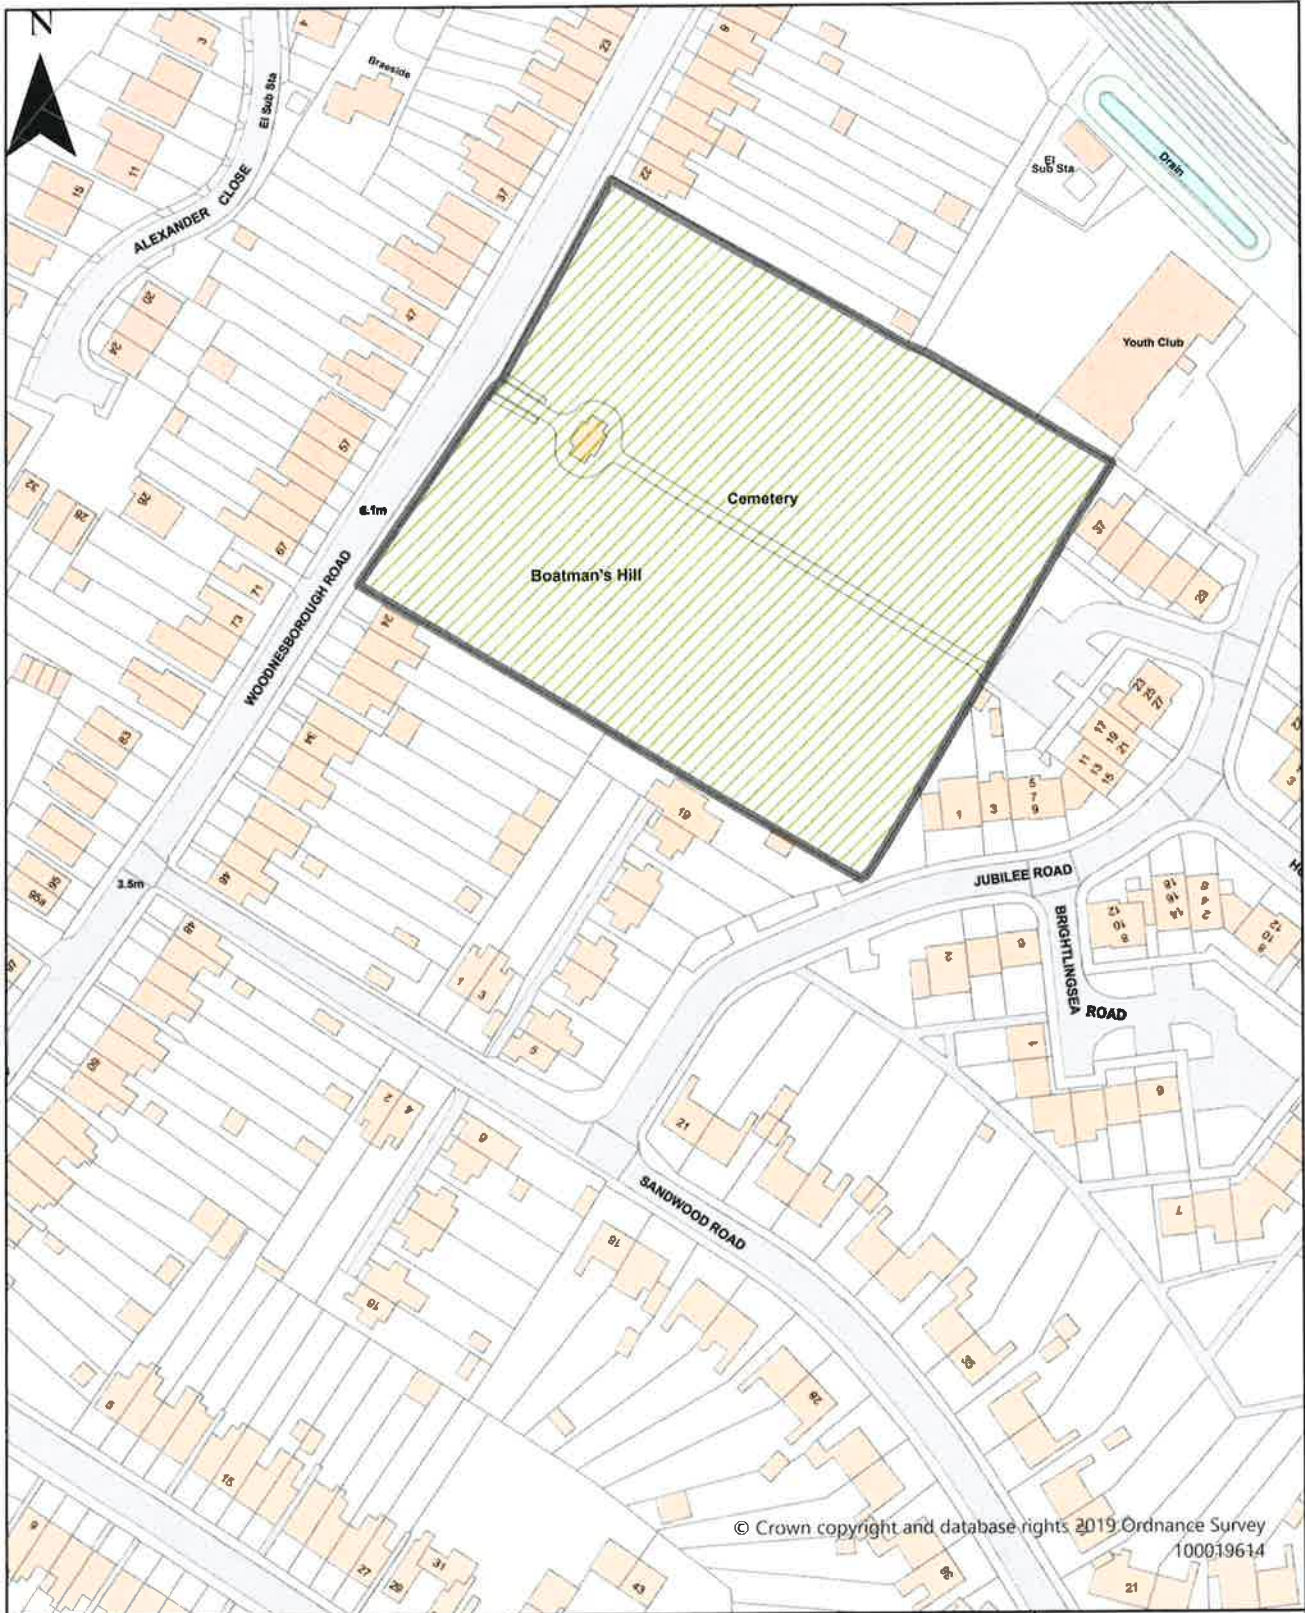

Dover District Council
Honeywood Close
White Cliffs Business Park
Whitfield
DOVER
CT16 3PJ

Dover District Council Public Spaces
Protection Order 2022
Schedule 1 Map 23
Boatman's Hill Cemetery, Sandwich

Dog Restrictions 2022

1. Restriction
2. Dog Exclusion
   - Dogs On Leads
   - Seasonal Dog Bans

Scale: 1:1,276