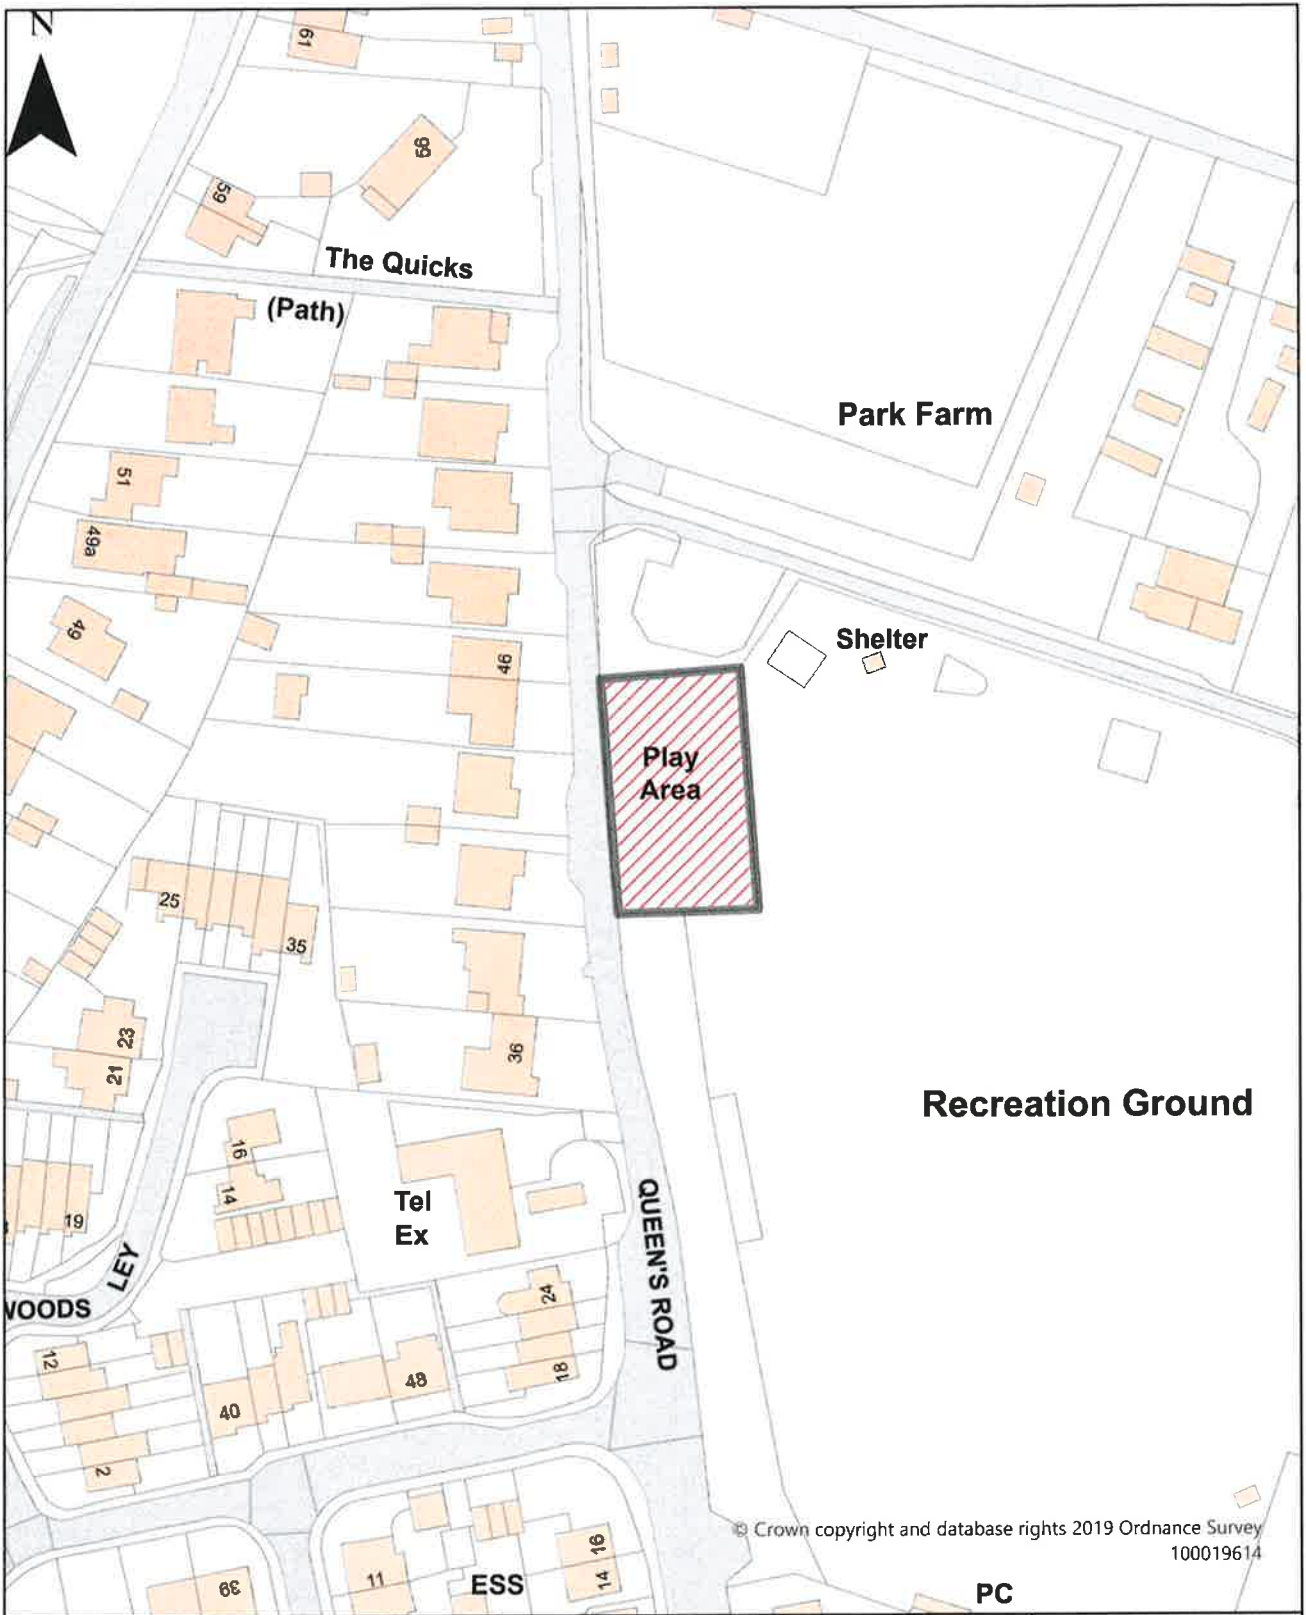

Dover District Council
Honeywood Close
White Cliffs Business Park
Whitfield
DOVER
CT16 3PJ

Dover District Council Public Spaces Protection
Order 2022
Schedule 2 Map 2
Enclosed Children's Play Area, Queen's Road,
Ash

Dog Restrictions 2022
Restriction
Dog Exclusion
Dogs On Leads
Seasonal Dog Bans
Scale: 1:1,065