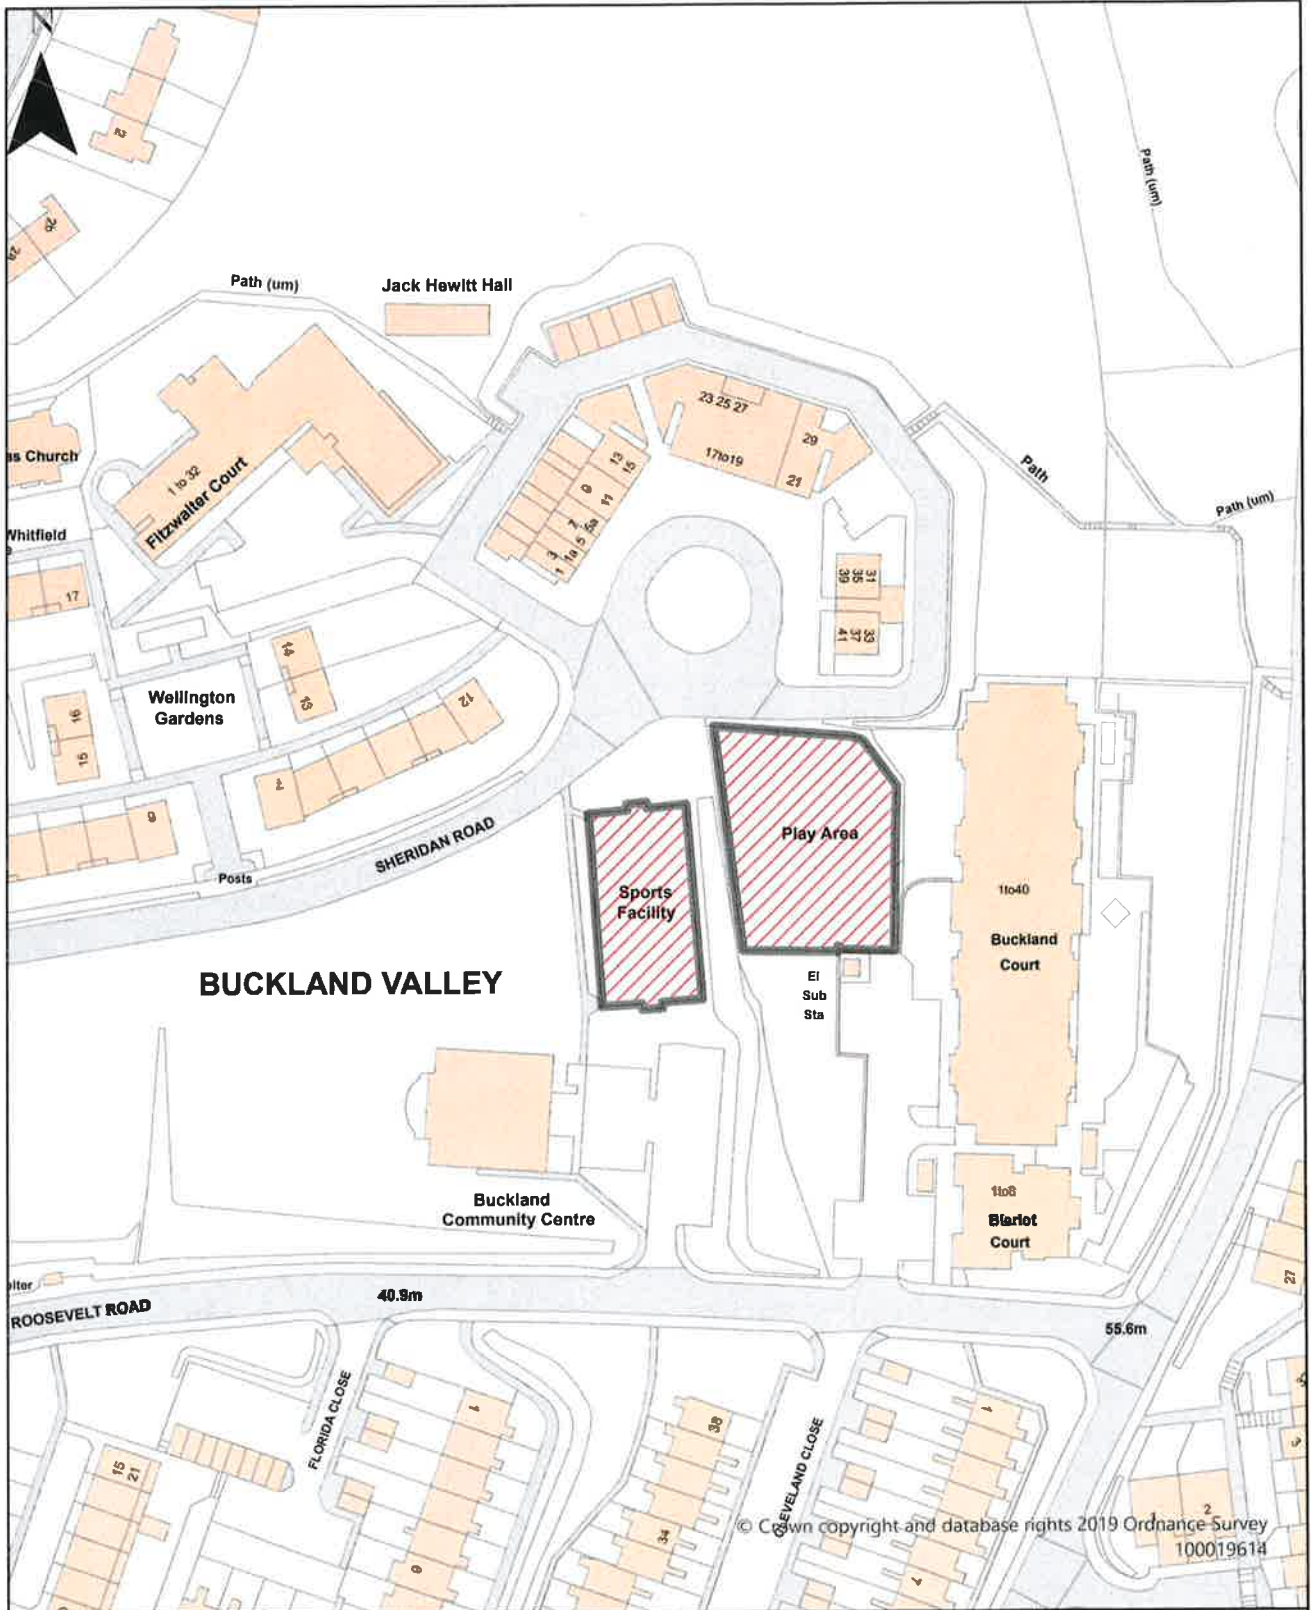

Dover District Council
Honeywood Close
White Cliffs Business Park
Whitfield
DOVER
CT16 3PJ

Dover District Council Public Spaces
Protection Order 2022
Schedule 2 Map 25
Enclosed Children's Play Area and MUGA,
Sheridan Road, Dover

Dog Restrictions 2022
Restriction
Dog Exclusion
Dogs On Leads
Seasonal Dog Bans
Scale: 1:1,141