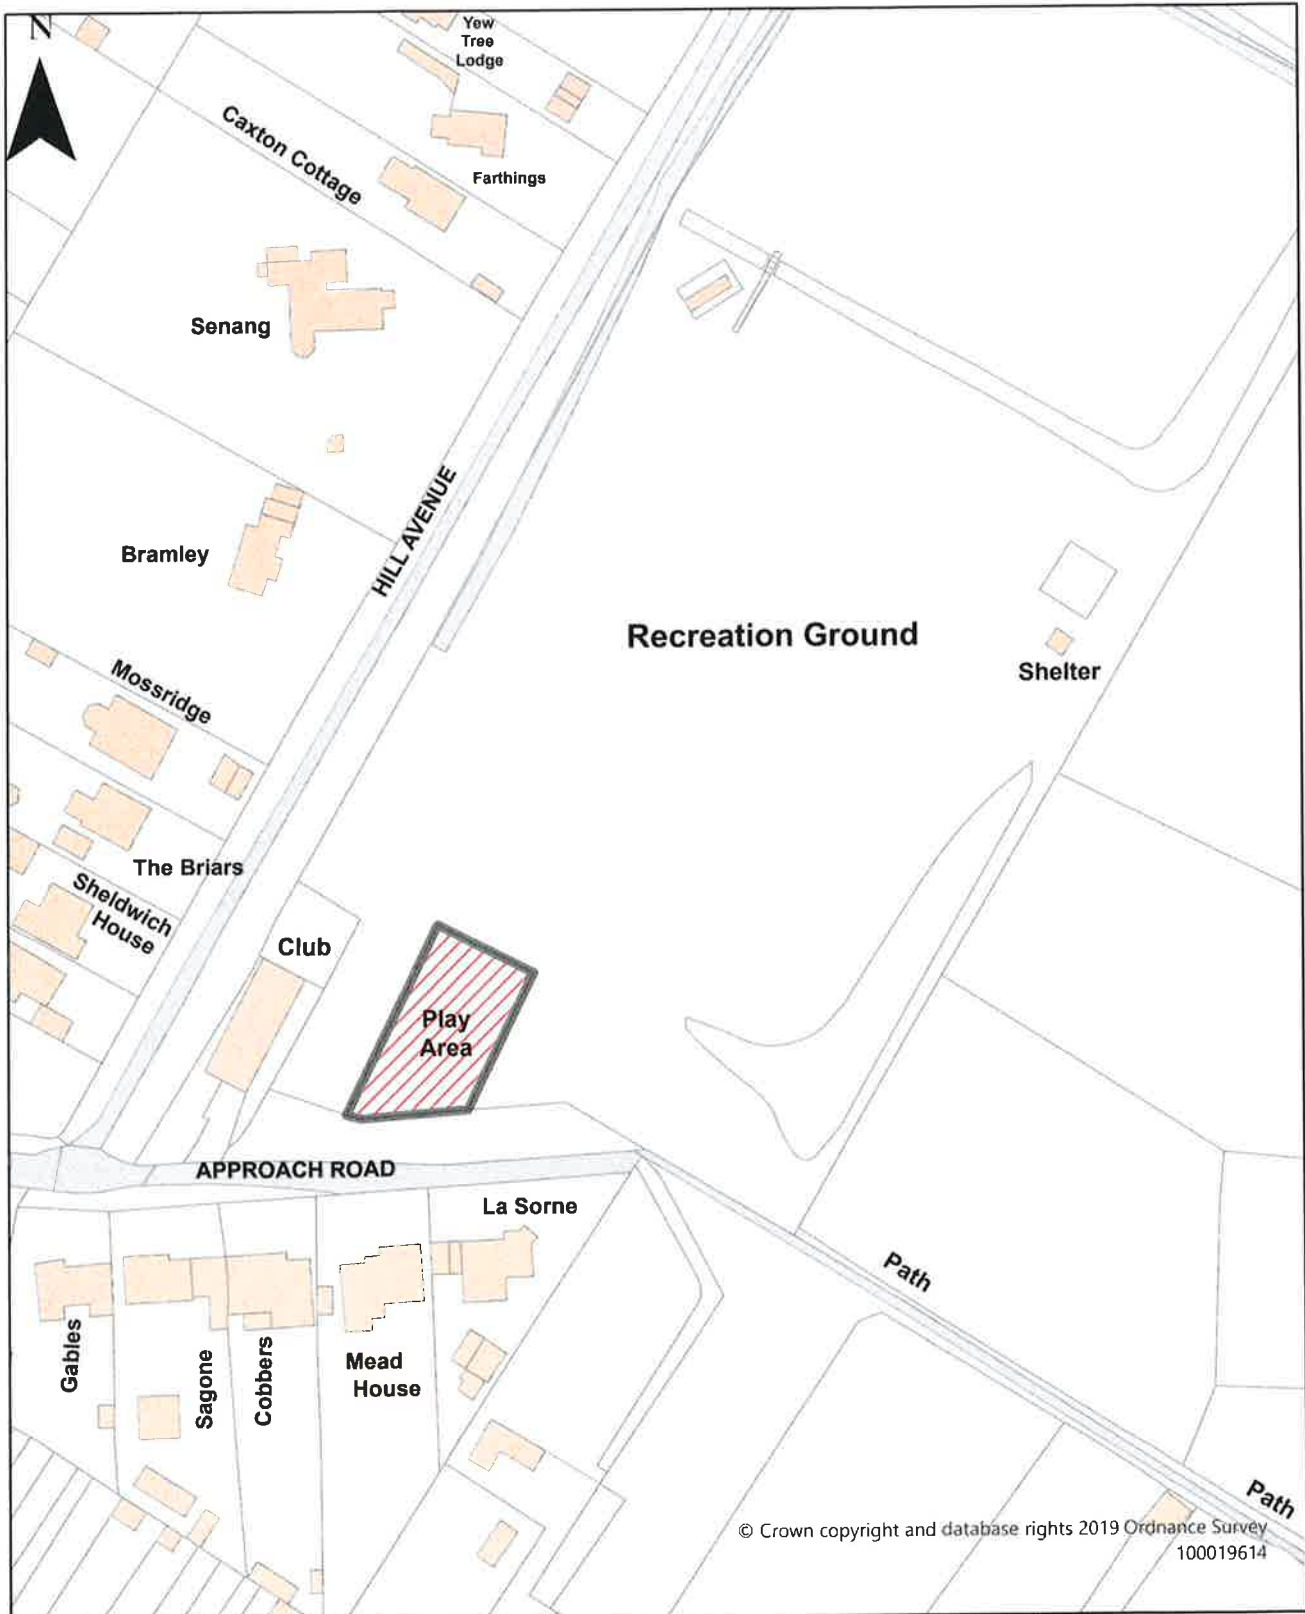

Dover District Council
Honeywood Close
White Cliffs Business Park
Whitfield
DOVER
CT16 3PJ

Dover District Council Public Spaces
Protection Order 2022

Schedule 2 Map 46

Enclosed Children's Play Area, Shepherdswell
Recreation Ground

Dog Restrictions 2022

Restriction

- Dog Exclusion
- Dogs On Leads
- Seasonal Dog Bans

Scale: 1:1,205