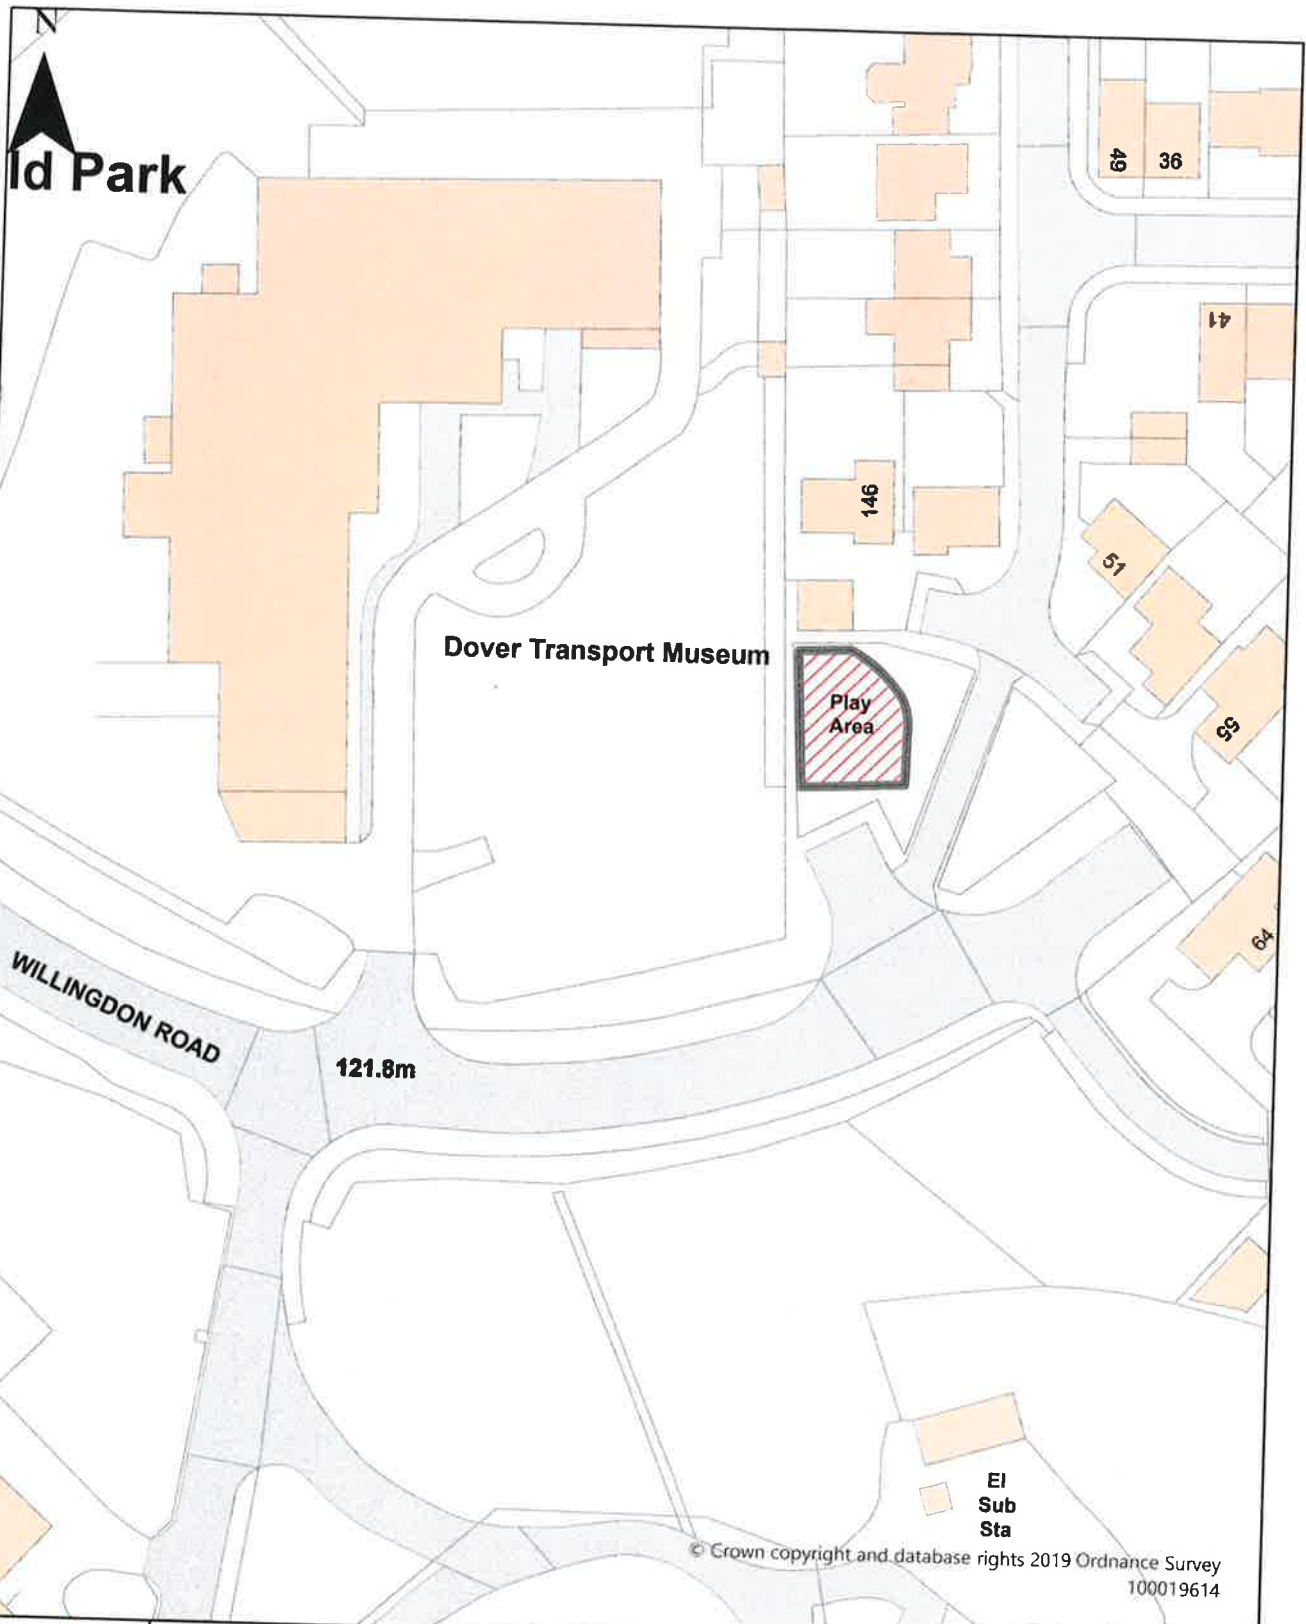

Dover District Council
Honeywood Close
White Cliffs Business Park
Whitfield
DOVER
CT16 3PJ

Dover District Council Public Spaces Protection
Order 2022

Schedule 2 Map 60

Enclosed Children's Play Area, Willingdon Road,
Whitfield

Dog Restrictions 2022

Restriction

- Dog Exclusion
- Dogs On Leads
- Seasonal Dog Bans

Scale: 1:720