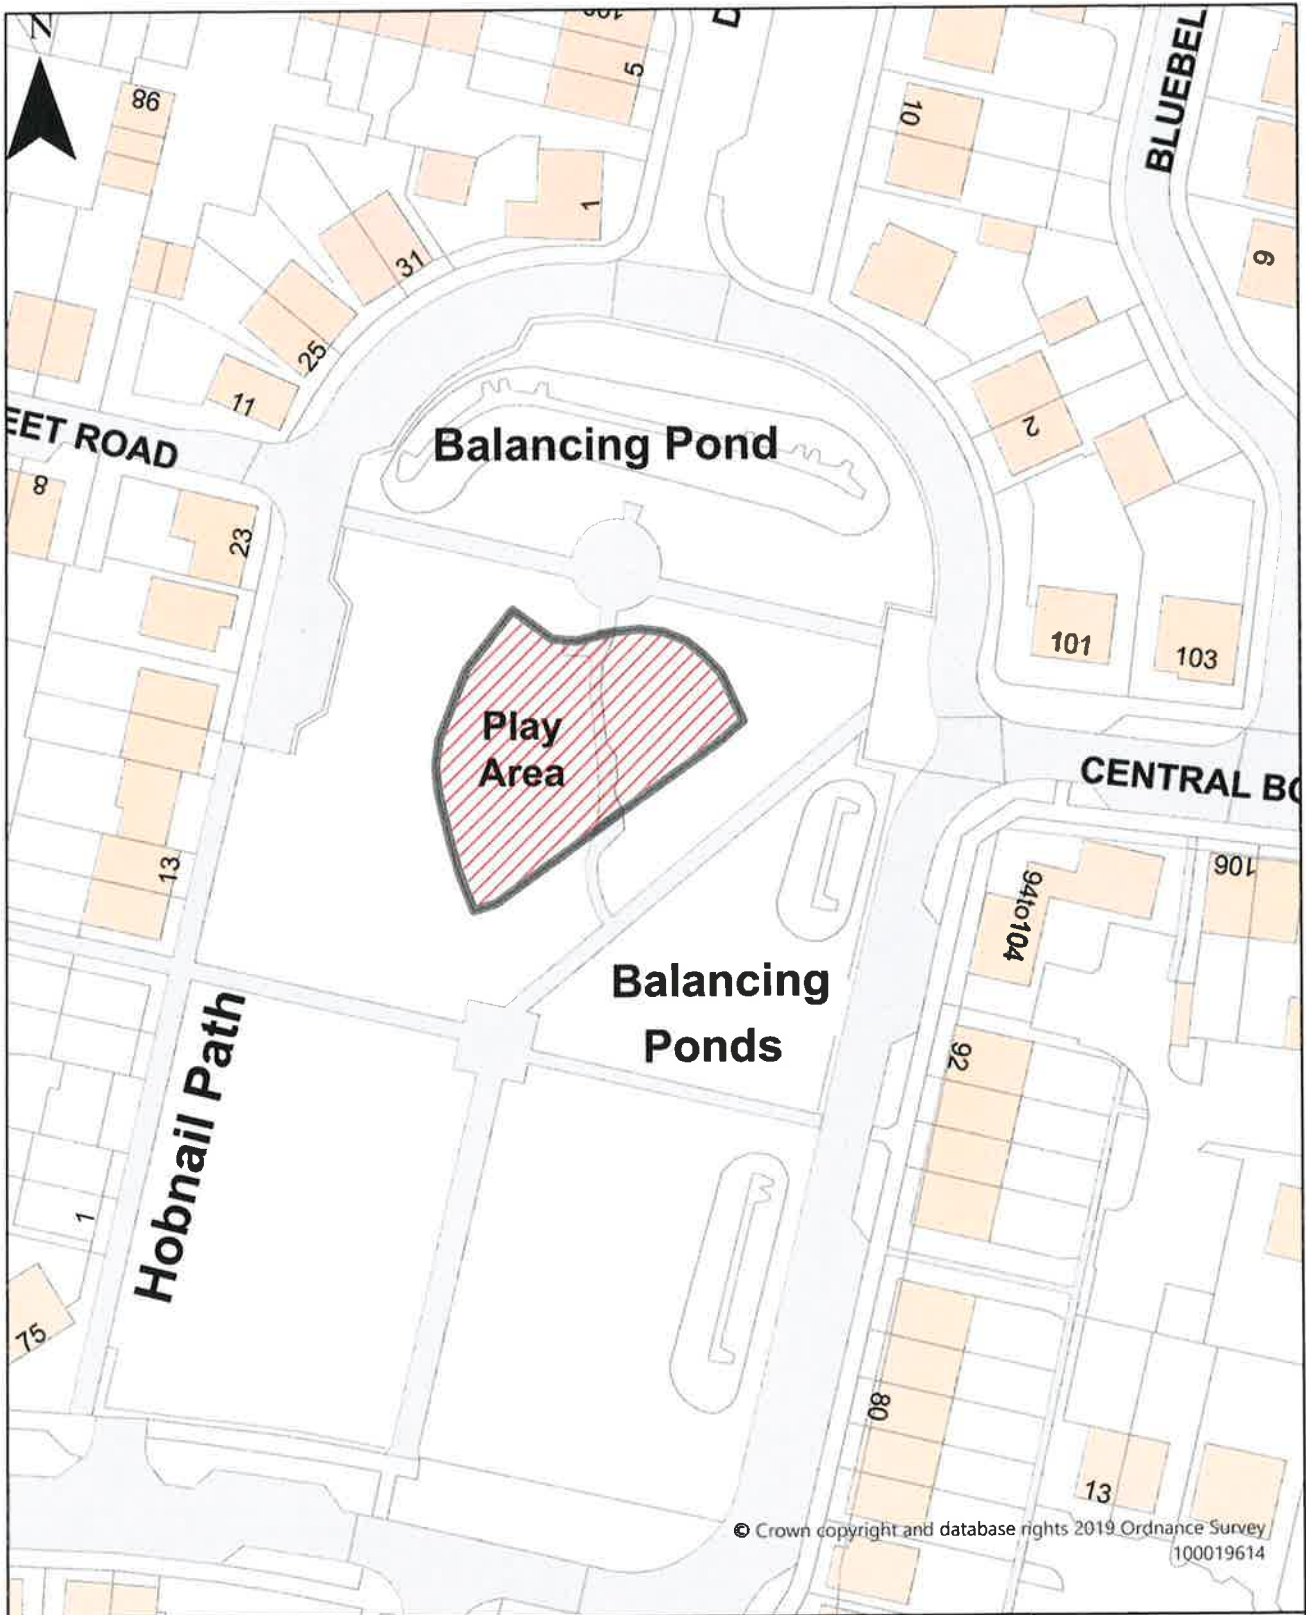

Scale: 1:2,042

© Crown copyright and database rights 2019 Ordnance Survey 100019614

 <p>DOVER DISTRICT COUNCIL</p>	<p>Dover District Council Honeywood Close White Cliffs Business Park Whitfield DOVER CT16 3PJ</p>	<p>Dover District Council Public Spaces Protection Order 2022 Schedule 2 Map 4 Enclosed Children's Play Area, Hobnail Path, Aylesham</p>	<p>Dog Restrictions 2022 Restriction</p> <ul style="list-style-type: none">  Dog Exclusion  Dogs On Leads  Seasonal Dog Bans <p>Scale: 1:742</p>
--	--	--	--