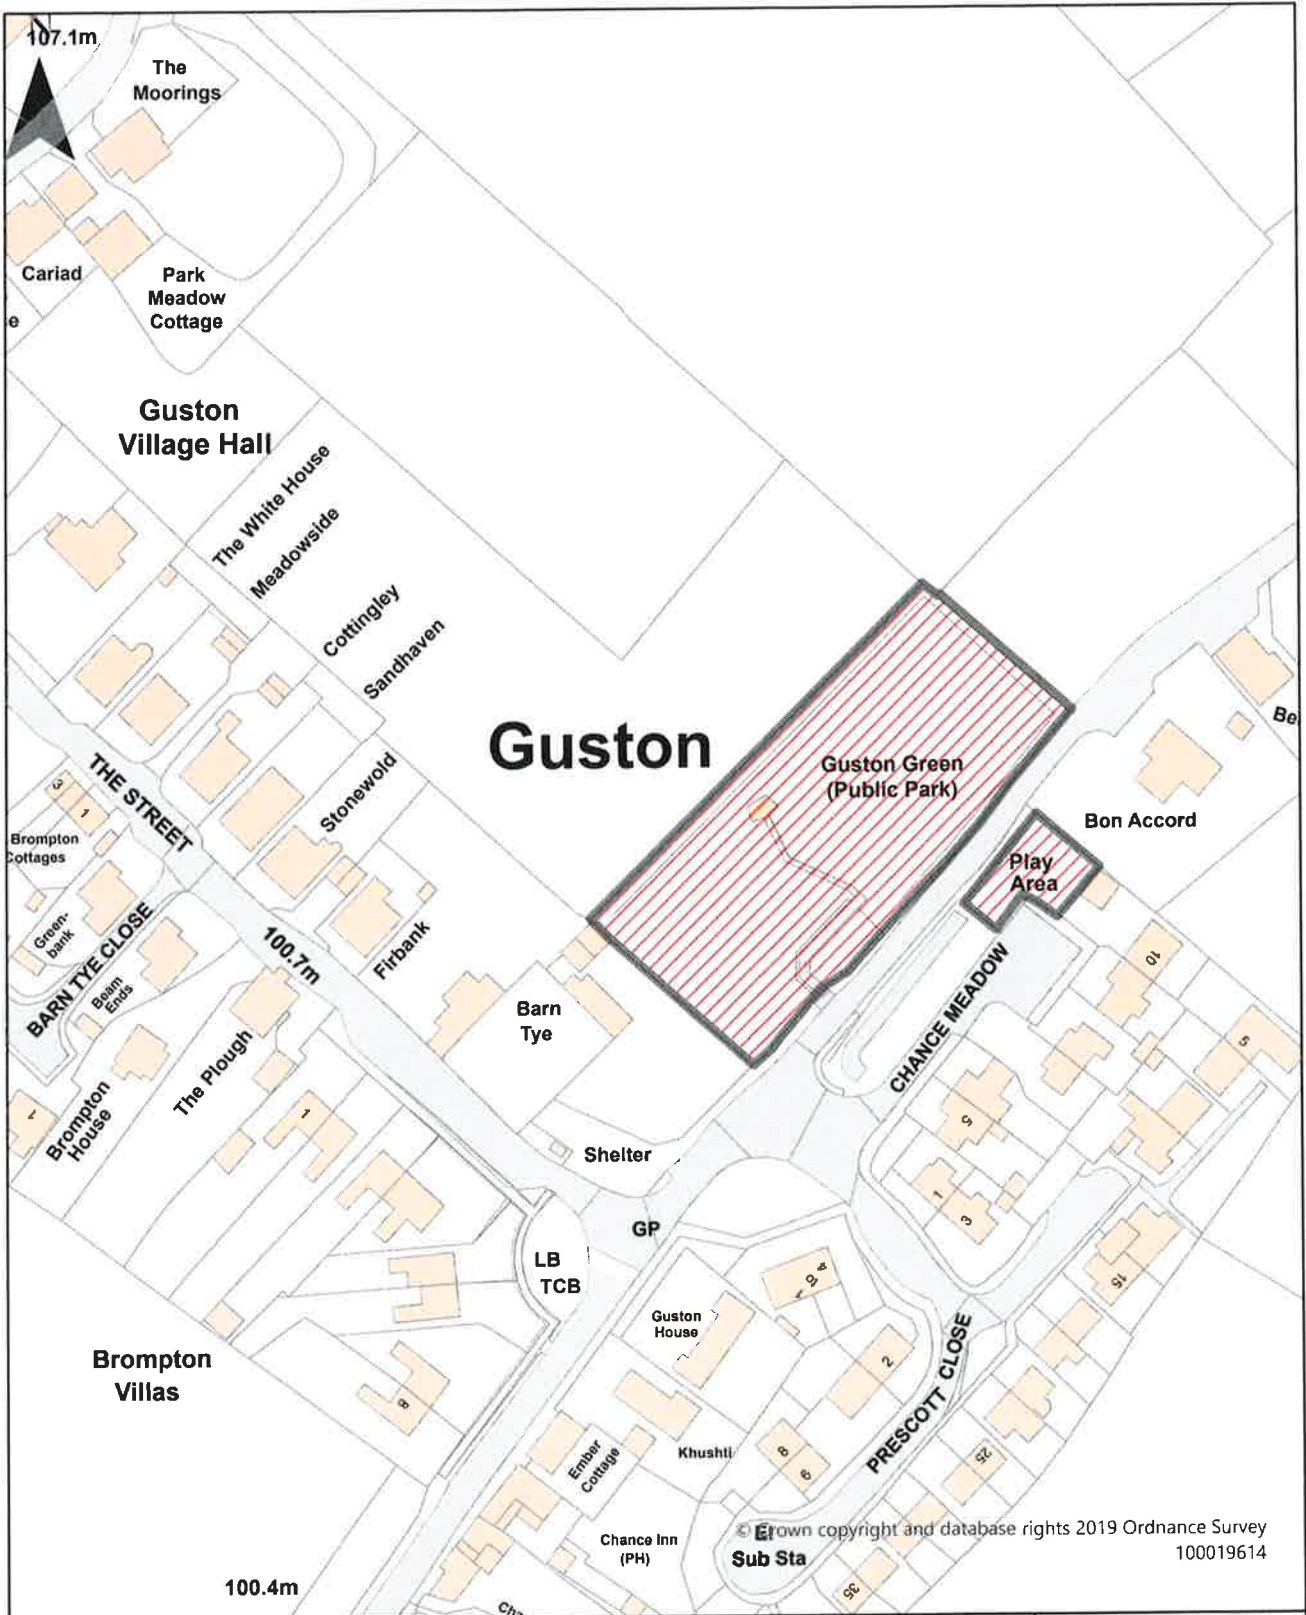

Dover District Council
Honeywood Close
White Cliffs Business Park
Whitfield
DOVER
CT16 3PJ

Dover District Council Public Spaces
Protection Order 2022
Schedule 2 Map 34
Guston Green, The Lane, Guston

Dog Restrictions 2022
Restriction
Dog Exclusion
Dogs On Leads
Seasonal Dog Bans
Scale: 1:1,355

© Crown copyright and database rights 2019 Ordnance Survey 100019614